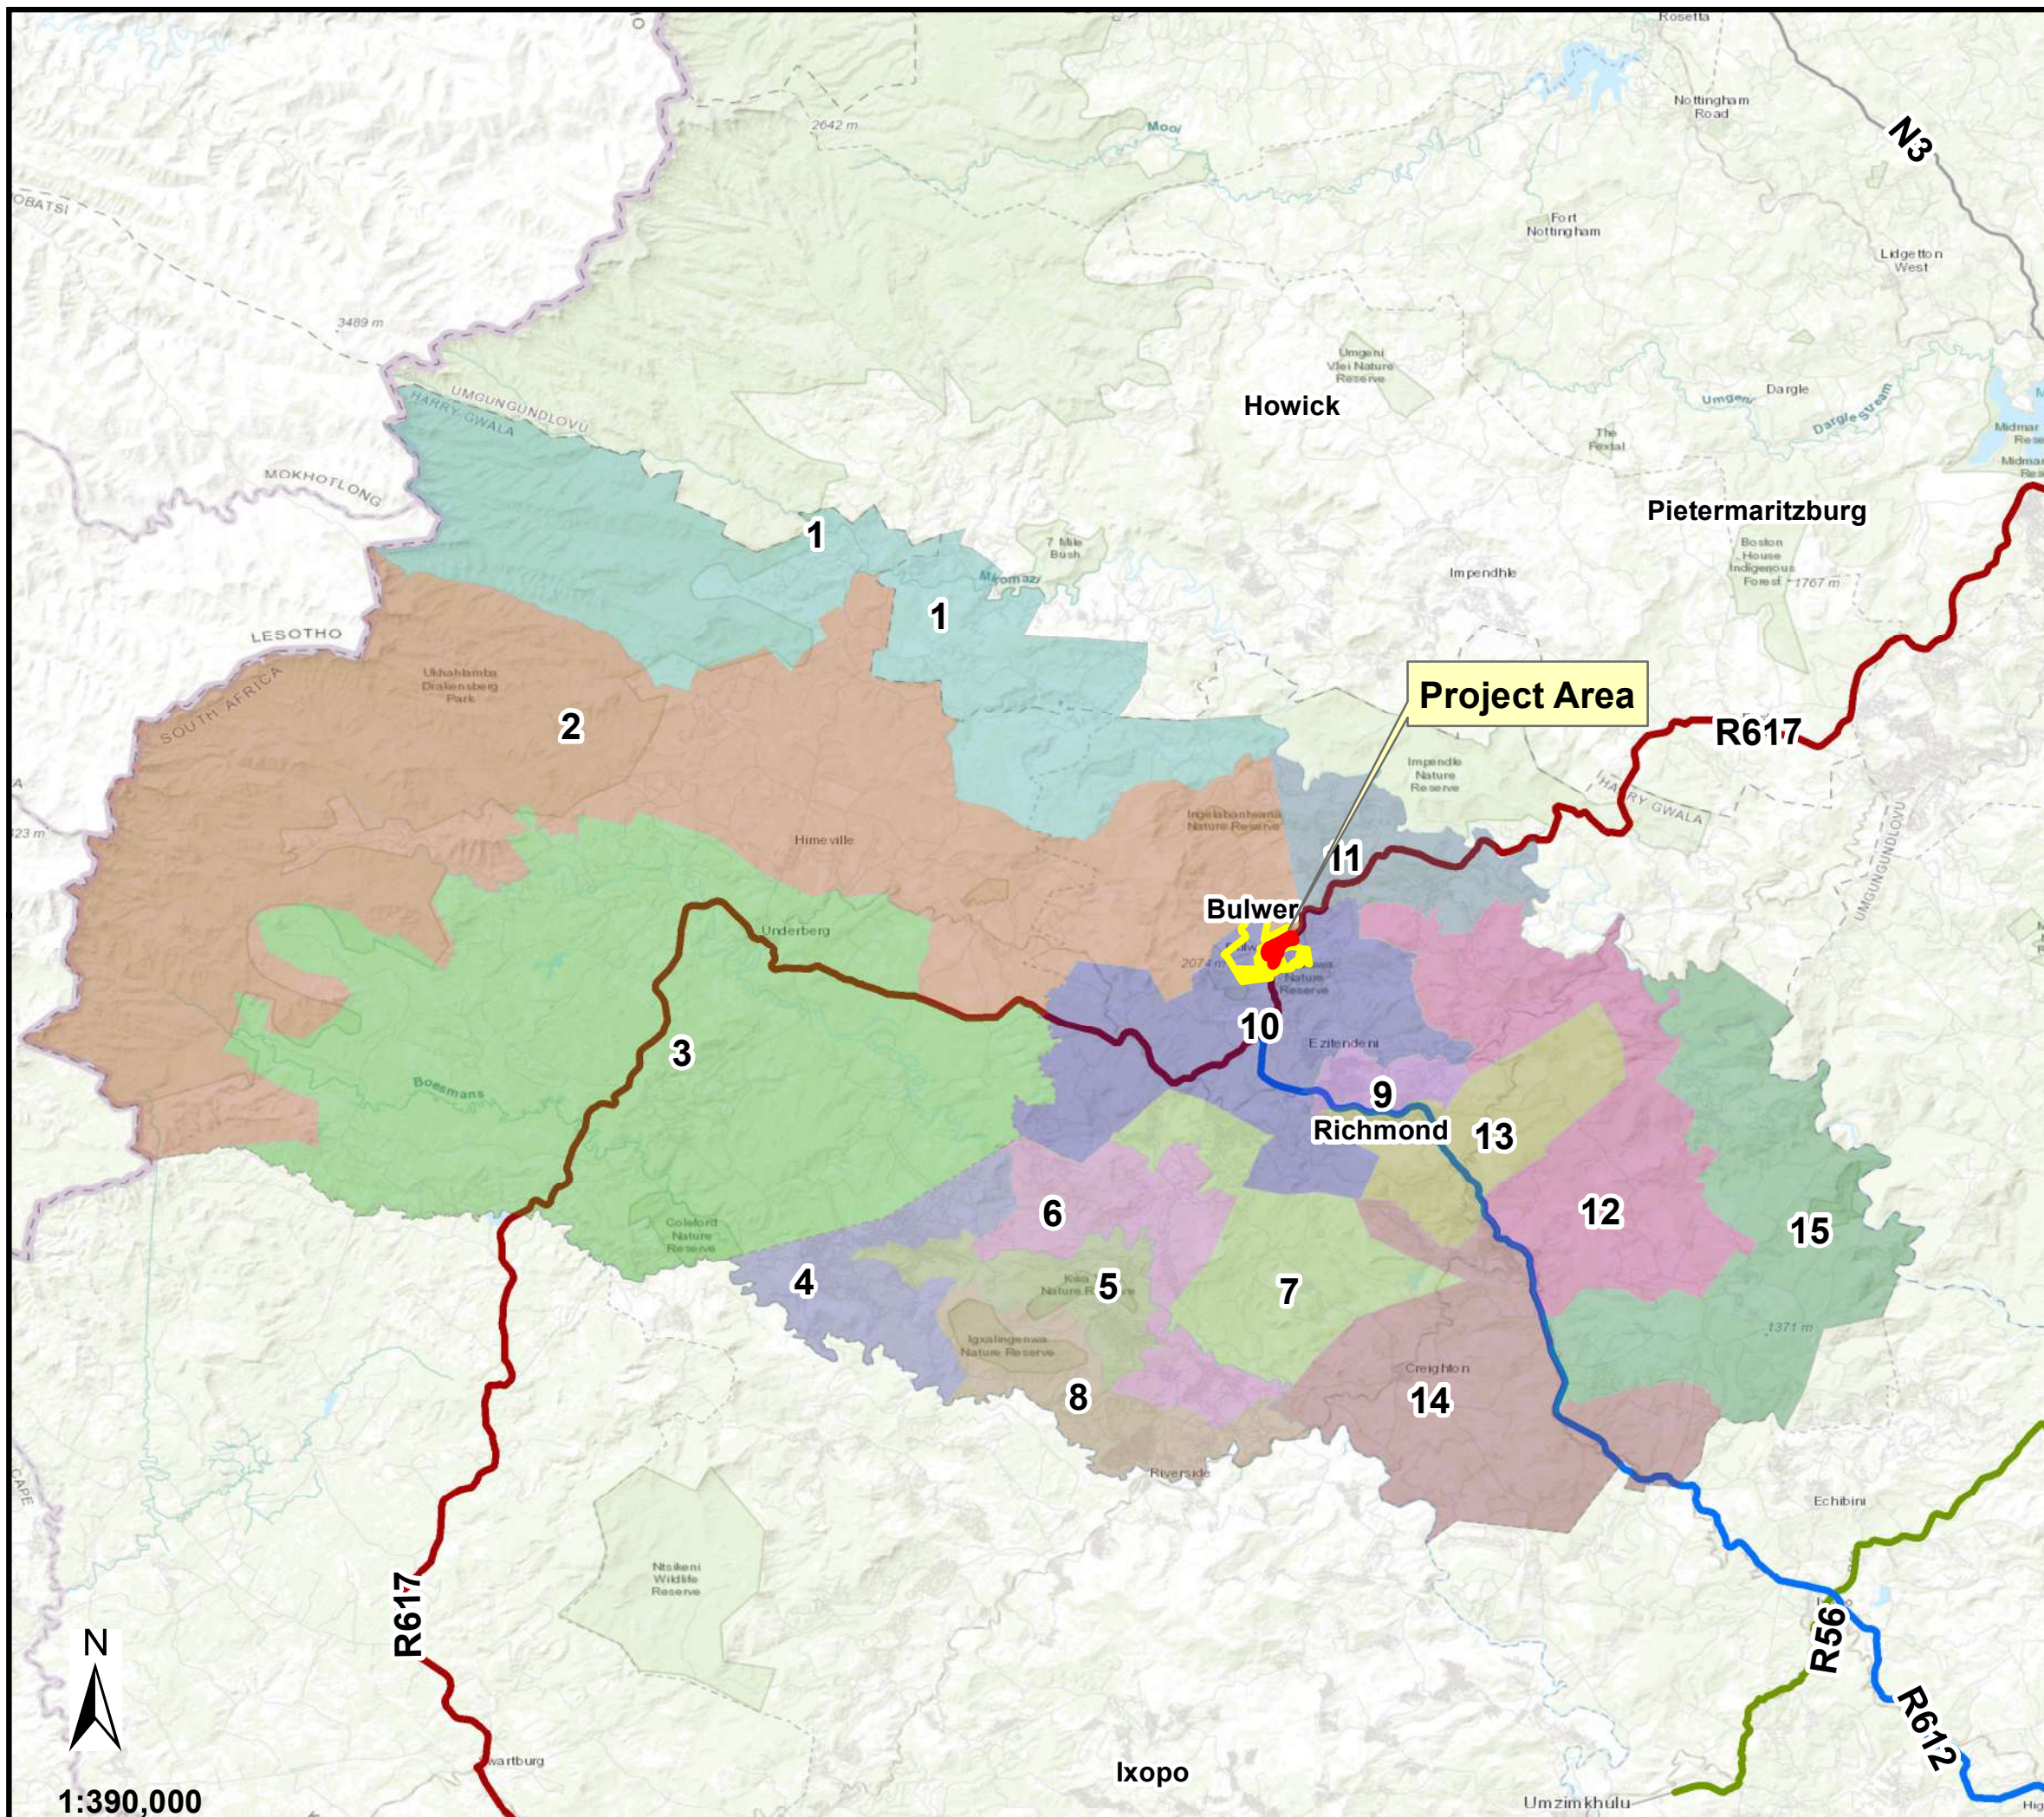

# BULWER WARD MAP INDICATING ERF 181

## Legend

- Project Area
- Bulwer Town
- R617
- R612
- R56

Title Deed No: T28130/06  
 Owner: Province Government of  
 KwaZulu-Natal  
 Donation Agreement: Received 04/08/2015  
 Donated to: Ingwe Municipality  
 (Dr Nkosazana Dlamini Zuma)

Map No: 06/2022/BWM

Map Date: 02/2022

Paper Size (A3)

MAP PREPARED BY:

Ziphelele Planning & Environmental Consultancy  
 Tel: 031 459 0967  
 Email: admin@ziphelele.co.za  
 Webpage: www.ziphelele.co.za

1:390,000