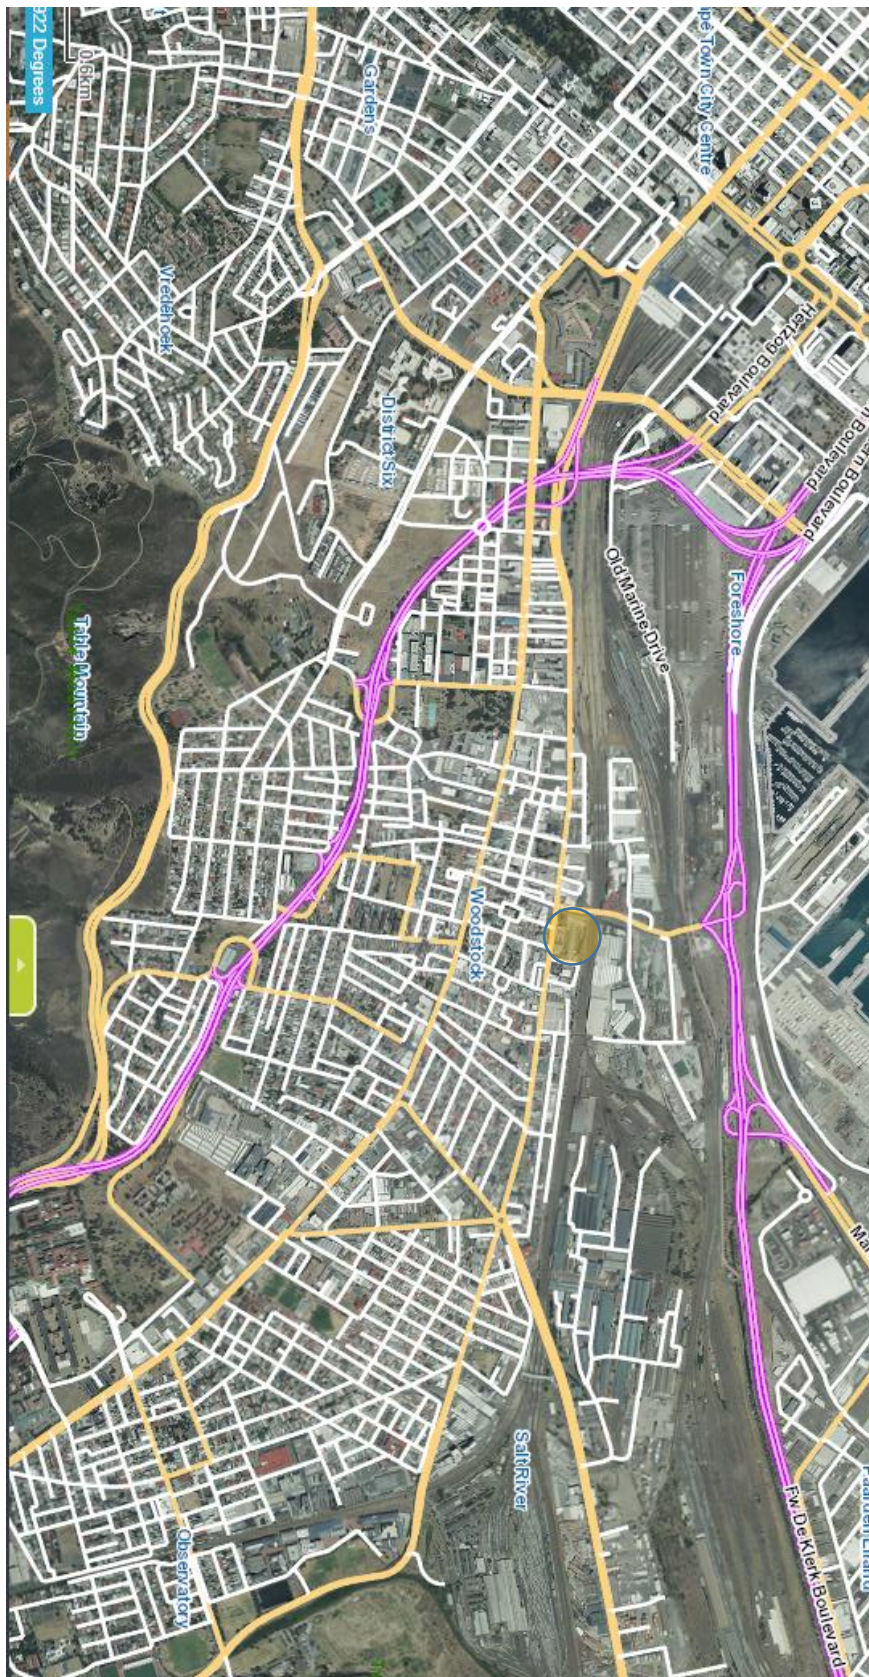

## Annexure 5. Locality plan

Woodstock Cemetery (circled) in relation to the Road network of Cape Town. It is situated at the corner of Lower Church Streets and Albert Road. City Map Viewer 2022

Woodstock cemetery at the corner of Albert Road and Lower Church Street, City Map viewer 2022