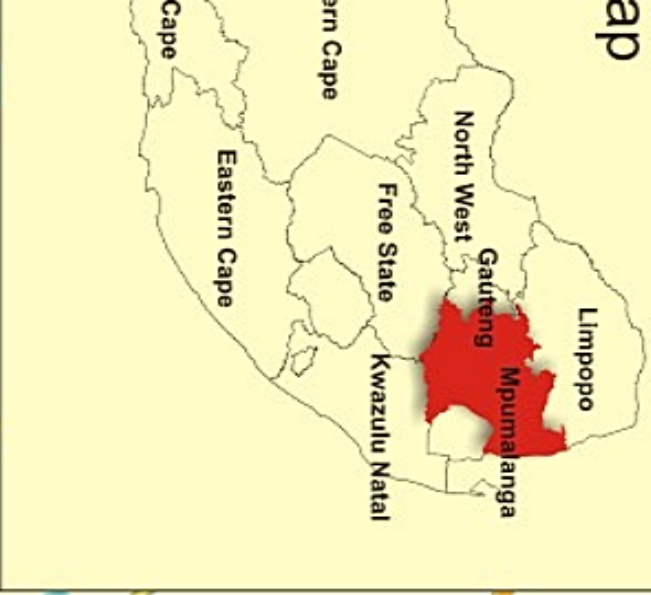

# Map of Limpopo Province

## Emalahleni

## Emalahleni Local M Locality Map

 Proposed Site

Proposed Site  
Main Roads  
Other Roads