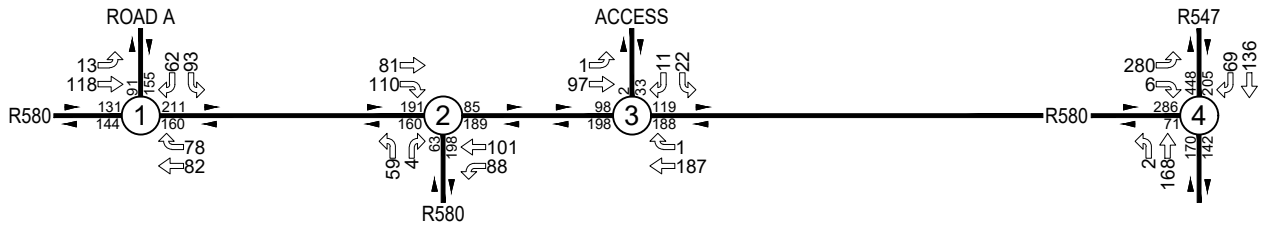

TUESDAY AM PEAK HOUR (06H15 - 07H15)

TUESDAY PM PEAK HOUR (15H45 - 16H45)

TUESDAY 15 HOUR TOTAL (05H00 - 19H00)

TUESDAY NIGHT PEAK (19H15 - 20H15)

TUES/WED 24 HOUR TOTAL (05H00 - 05H00)

WEDNESDAY AM PEAK HOUR (06H15 - 07H15)

WEDNESDAY PM PEAK HOUR (15H15 - 16H15)

WEDNESDAY 14 HOUR TOTAL (05H00 - 19H00)

THURSDAY AM PEAK HOUR (06H15 - 07H15)

THURSDAY PM PEAK HOUR (15H45 - 16H45)

THURSDAY 14 HOUR TOTAL (05H00 - 19H00)