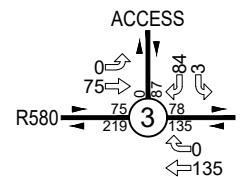

TUESDAY AM PEAK HOUR (06H15 - 07H15)

TUESDAY PM PEAK HOUR (15H45 - 16H45)

TUESDAY 15 HOUR TOTAL (05H00 - 19H00)

TUESDAY NIGHT PEAK (19H15 - 20H15)

TUES/WED 24 HOUR TOTAL (05H00 - 05H00)

WEDNESDAY AM PEAK HOUR (06H15 - 07H15)

WEDNESDAY PM PEAK HOUR (15H15 - 16H15)

WEDNESDAY 14 HOUR TOTAL (05H00 - 19H00)

THURSDAY AM PEAK HOUR (06H15 - 07H15)

THURSDAY PM PEAK HOUR (15H45 - 16H45)

THURSDAY 14 HOUR TOTAL (05H00 - 19H00)