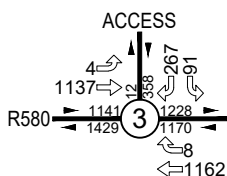

TUESDAY AM PEAK HOUR (06H15 - 07H15)

TUESDAY PM PEAK HOUR (15H45 - 16H45)

TUESDAY 15 HOUR TOTAL (05H00 - 19H00)

TUESDAY NIGHT PEAK (19H15 - 20H15)

TUES/WED 24 HOUR TOTAL (05H00 - 05H00)

WEDNESDAY AM PEAK HOUR (06H15 - 07H15)

WEDNESDAY PM PEAK HOUR (15H15 - 16H15)

WEDNESDAY 14 HOUR TOTAL (05H00 - 19H00)

THURSDAY AM PEAK HOUR (06H15 - 07H15)

THURSDAY PM PEAK HOUR (15H45 - 16H45)

THURSDAY 14 HOUR TOTAL (05H00 - 19H00)