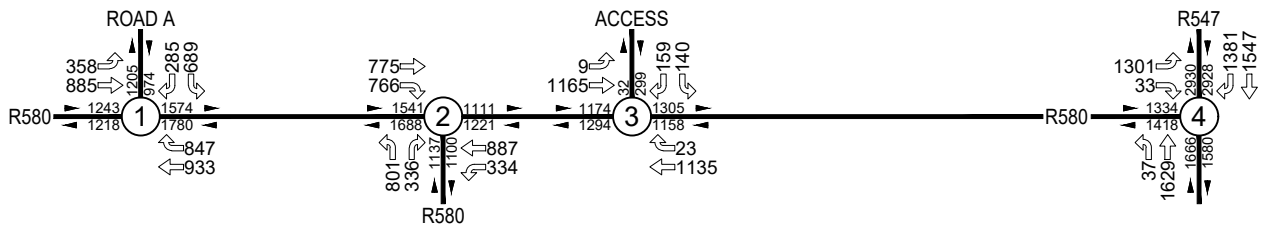

TUESDAY AM PEAK HOUR (06H15 - 07H15)

TUESDAY PM PEAK HOUR (15H45 - 16H45)

TUESDAY 15 HOUR TOTAL (05H00 - 19H00)

TUESDAY NIGHT PEAK (19H15 - 20H15)

TUES/WED 24 HOUR TOTAL (05H00 - 05H00)

WEDNESDAY AM PEAK HOUR (06H15 - 07H15)

WEDNESDAY PM PEAK HOUR (15H15 - 16H15)

WEDNESDAY 14 HOUR TOTAL (05H00 - 19H00)

THURSDAY AM PEAK HOUR (06H15 - 07H15)

THURSDAY PM PEAK HOUR (15H45 - 16H45)

THURSDAY 14 HOUR TOTAL (05H00 - 19H00)