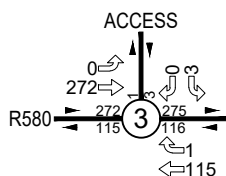

TUESDAY AM PEAK HOUR (06H15 - 07H15)

TUESDAY PM PEAK HOUR (15H45 - 16H45)

TUESDAY 15 HOUR TOTAL (05H00 - 19H00)

TUESDAY NIGHT PEAK (19H15 - 20H15)

TUES/WED 24 HOUR TOTAL (05H00 - 05H00)

WEDNESDAY AM PEAK HOUR (06H15 - 07H15)

WEDNESDAY PM PEAK HOUR (15H15 - 16H15)

WEDNESDAY 14 HOUR TOTAL (05H00 - 19H00)

THURSDAY AM PEAK HOUR (06H15 - 07H15)

THURSDAY PM PEAK HOUR (15H45 - 16H45)

THURSDAY 14 HOUR TOTAL (05H00 - 19H00)