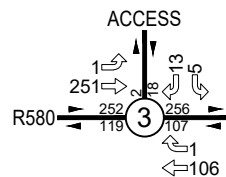

TUESDAY AM PEAK HOUR (06H15 - 07H15)

TUESDAY PM PEAK HOUR (15H45 - 16H45)

TUESDAY 15 HOUR TOTAL (05H00 - 19H00)

TUESDAY NIGHT PEAK (19H15 - 20H15)

TUES/WED 24 HOUR TOTAL (05H00 - 05H00)

WEDNESDAY AM PEAK HOUR (06H15 - 07H15)

WEDNESDAY PM PEAK HOUR (15H15 - 16H15)

WEDNESDAY 14 HOUR TOTAL (05H00 - 19H00)

THURSDAY AM PEAK HOUR (06H15 - 07H15)

THURSDAY PM PEAK HOUR (15H45 - 16H45)

THURSDAY 14 HOUR TOTAL (05H00 - 19H00)