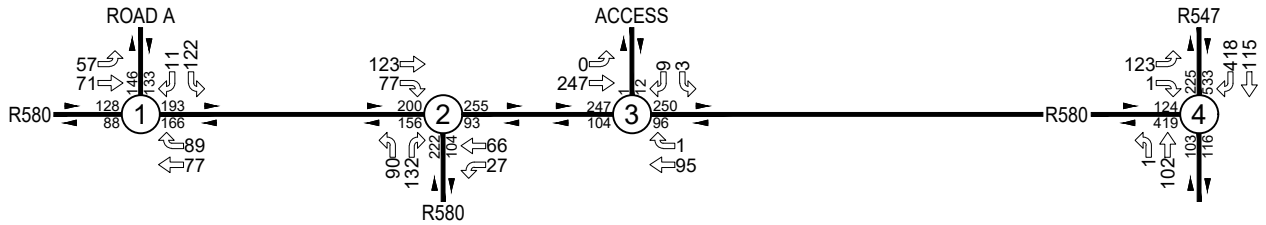

TUESDAY AM PEAK HOUR (06H15 - 07H15)

TUESDAY PM PEAK HOUR (15H45 - 16H45)

TUESDAY 15 HOUR TOTAL (05H00 - 19H00)

TUESDAY NIGHT PEAK (19H15 - 20H15)

TUES/WED 24 HOUR TOTAL (05H00 - 05H00)

WEDNESDAY AM PEAK HOUR (06H15 - 07H15)

WEDNESDAY PM PEAK HOUR (15H15 - 16H15)

WEDNESDAY 14 HOUR TOTAL (05H00 - 19H00)

THURSDAY AM PEAK HOUR (06H15 - 07H15)

THURSDAY PM PEAK HOUR (15H45 - 16H45)

THURSDAY 14 HOUR TOTAL (05H00 - 19H00)