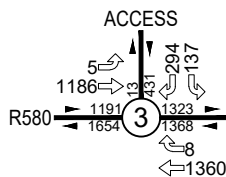

TUESDAY AM PEAK HOUR (06H15 - 07H15)

TUESDAY PM PEAK HOUR (15H45 - 16H45)

TUESDAY 15 HOUR TOTAL (05H00 - 19H00)

TUESDAY NIGHT PEAK (19H15 - 20H15)

TUES/WED 24 HOUR TOTAL (05H00 - 05H00)

WEDNESDAY AM PEAK HOUR (06H15 - 07H15)

WEDNESDAY PM PEAK HOUR (15H15 - 16H15)

WEDNESDAY 14 HOUR TOTAL (05H00 - 19H00)

THURSDAY AM PEAK HOUR (06H15 - 07H15)

THURSDAY PM PEAK HOUR (15H45 - 16H45)

THURSDAY 14 HOUR TOTAL (05H00 - 19H00)