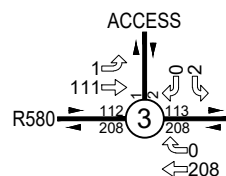

WEDNESDAY PM PEAK HOUR (15H15 - 16H15)

WEDNESDAY 14 HOUR TOTAL (05H00 - 19H00)

THURSDAY AM PEAK HOUR (06H15 - 07H15)

THURSDAY PM PEAK HOUR (15H45 - 16H45)

THURSDAY 14 HOUR TOTAL (05H00 - 19H00)