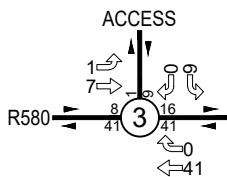

TUESDAY NIGHT PEAK (19H15 - 20H15)