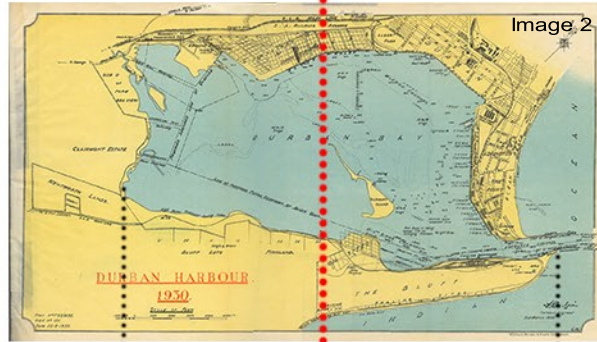

# Annexure A - Historical Significance

The following is an annexure to the formal application for additions work to 119 Doble road, Bluff.

To establish a timeline of when the building/ building location was established, we cross reference prominent landmarks with dated maps. This is an easy way to establish and approximate date due to the radial development pattern seen throughout Durban's History. The approximate time line that 119 Doble road can be found by comparing the 2 maps and their development in relation to the Inauguration of the Original Bluff Lighthouse 1867. 119 Doble road will be represented with 

Sometime after

1967

Image 4

Inauguration of the Original Bluff Lighthouse 1867.

1930

Image 2

Development Direction away from Harbour Centre

Image 3

With this knowledge, we can confidently say that the area in which 119 Doble road is situated was developed between 1930 and sometime before 1967. Note\* this does not mean the building itself was built then, but rather gives us an understanding of the timeline of the area. So we can expect the fading out of the rigid Victorian / Edwardian styles by 1930. These buildings were still being built, they were less prevalent compared to the pre-1900's. There was a pro-liferation of the Art deco style from 1930 and onwards, which can be seen in the expected areas with respects to the radial development, see Berea/ Musgrave which lay within the same proximity/age of 119 Doble road.

119 Doble road does not have any noteworthy historical significance when discussed within the framework mentioned above. The nearest landmark / historically significant building is 'The White House - 1995' which is situated 1.6kms away.