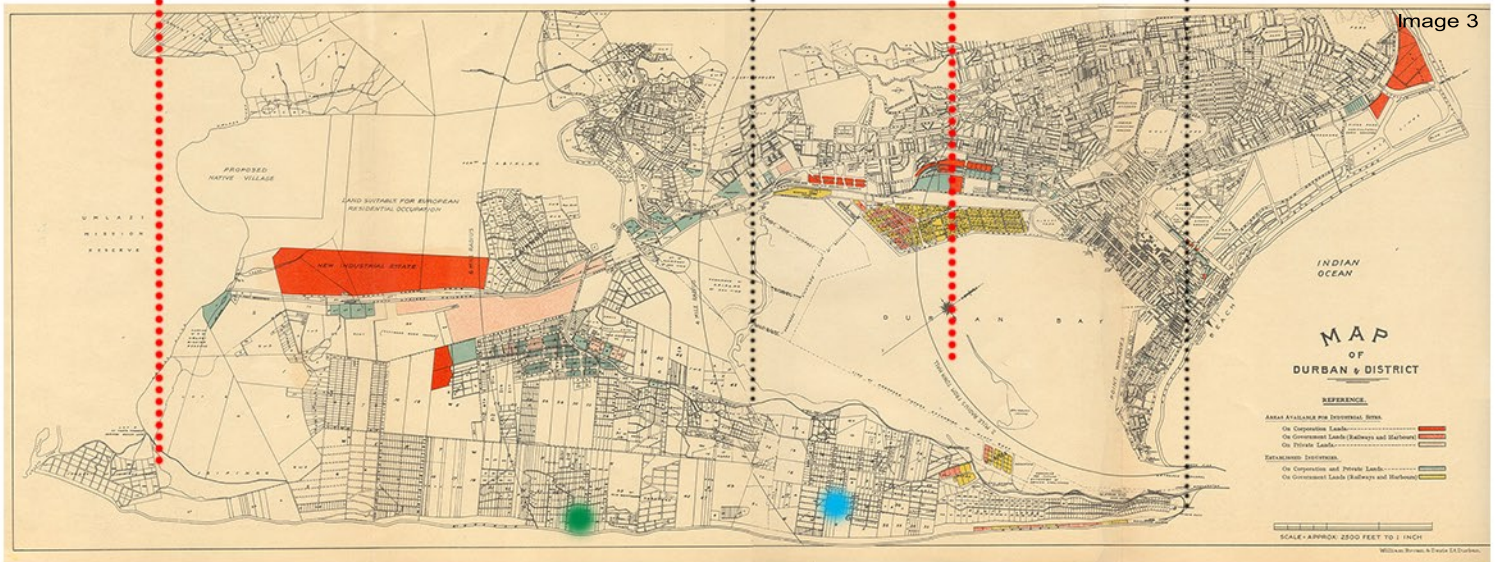

# Annexure A - Historical Significance

The following is an annexure to the formal application for additions work to 119 Doble road, Bluff.

To establish a timeline of when the building/ building location was established, we cross reference prominent landmarks with dated maps. This is an easy way to establish and approximate date due to the radial development pattern seen throughout Durban's History. The approximate time line that 119 Doble road can be found by comparing the 2 maps and their development in relation to the Inauguration of the Original Bluff Lighthouse 1867. 119 Doble road will be represented with 

Sometime after

1967

Image 4

Inauguration of the Original Bluff Lighthouse 1867.

1930

Image 2

Development Direction away from Harbour Centre

Image 3

With this knowledge, we can confidently say that the area in which 119 Doble road is situated was developed between 1930 and sometime before 1967. Note\* this does not mean the building itself was built then, but rather gives us an understanding of the timeline of the area. So we can expect the fading out of the rigid Victorian / Edwardian styles by 1930. These buildings were still being built, they were less prevalent compared to the pre-1900's. There was a pro-liferation of the Art deco style from 1930 and onwards, which can be seen in the expected areas with respects to the radial development, see Berea/ Musgrave which lay within the same proximity/age of 119 Doble road.

119 Doble road does not have any noteworthy historical significance when discussed within the framework mentioned above. The nearest landmark / historically significant building is 'The White House - 1995' which is situated 1.6kms away.