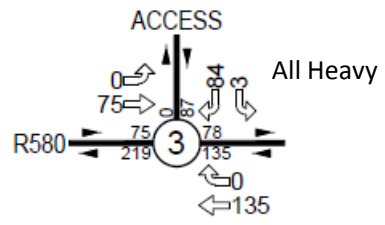

AM- 2017 Base Year

AM- 2027 horizon year

PM- 2017 Base Year

WEDNESDAY PM PEAK HOUR
(15H15 - 16H15)

PM- 2027 horizon year