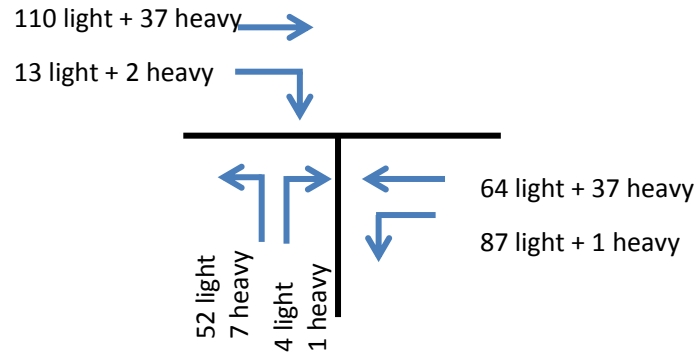

PM- 2017 Base Year