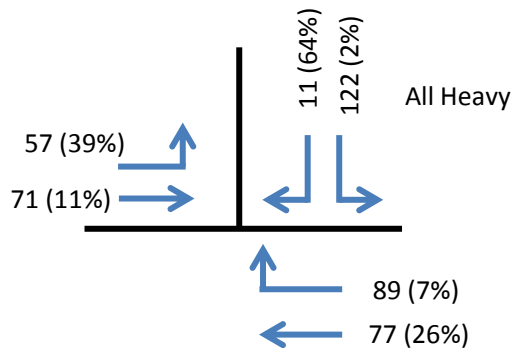

AM- 2017 Base Year

PM- 2017 Base Year

AM- 2027 horizon year

PM- 2027 horizon year

PM- 2017 Base Year

AM- 2017 Base Year

PM- 2027 horizon year

AM- 2027 horizon year

AM- 2017 Base Year

AM- 2027 horizon year

PM- 2017 Base Year

WEDNESDAY PM PEAK HOUR
(15H15 - 16H15)

PM- 2027 horizon year