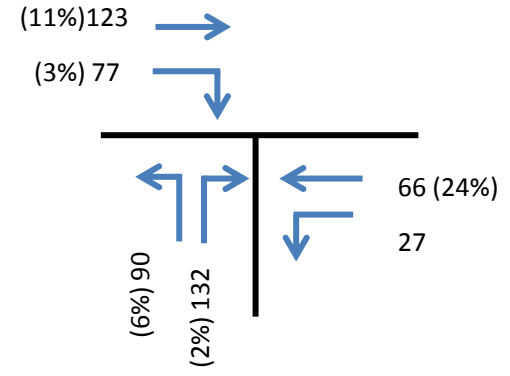

AM- 2017 Base Year

PM- 2017 Base Year

AM- 2027 horizon year

PM- 2027 horizon year

PM- 2017 Base Year

AM- 2017 Base Year

PM- 2027 horizon year

AM- 2027 horizon year

AM- 2017 Base Year

AM- 2027 horizon year

PM- 2017 Base Year

WEDNESDAY PM PEAK HOUR
(15H15 - 16H15)

PM- 2027 horizon year