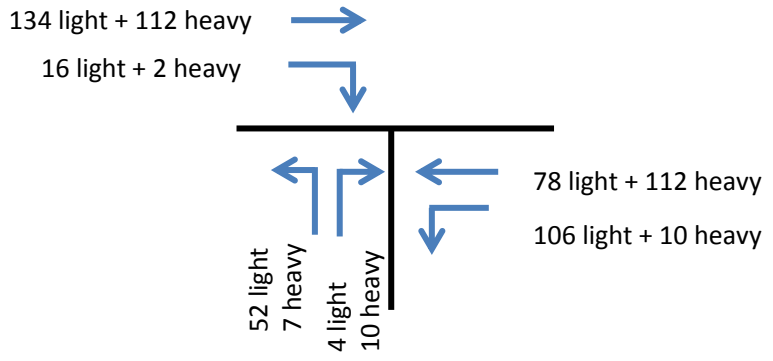

PM- 2027 horizon year