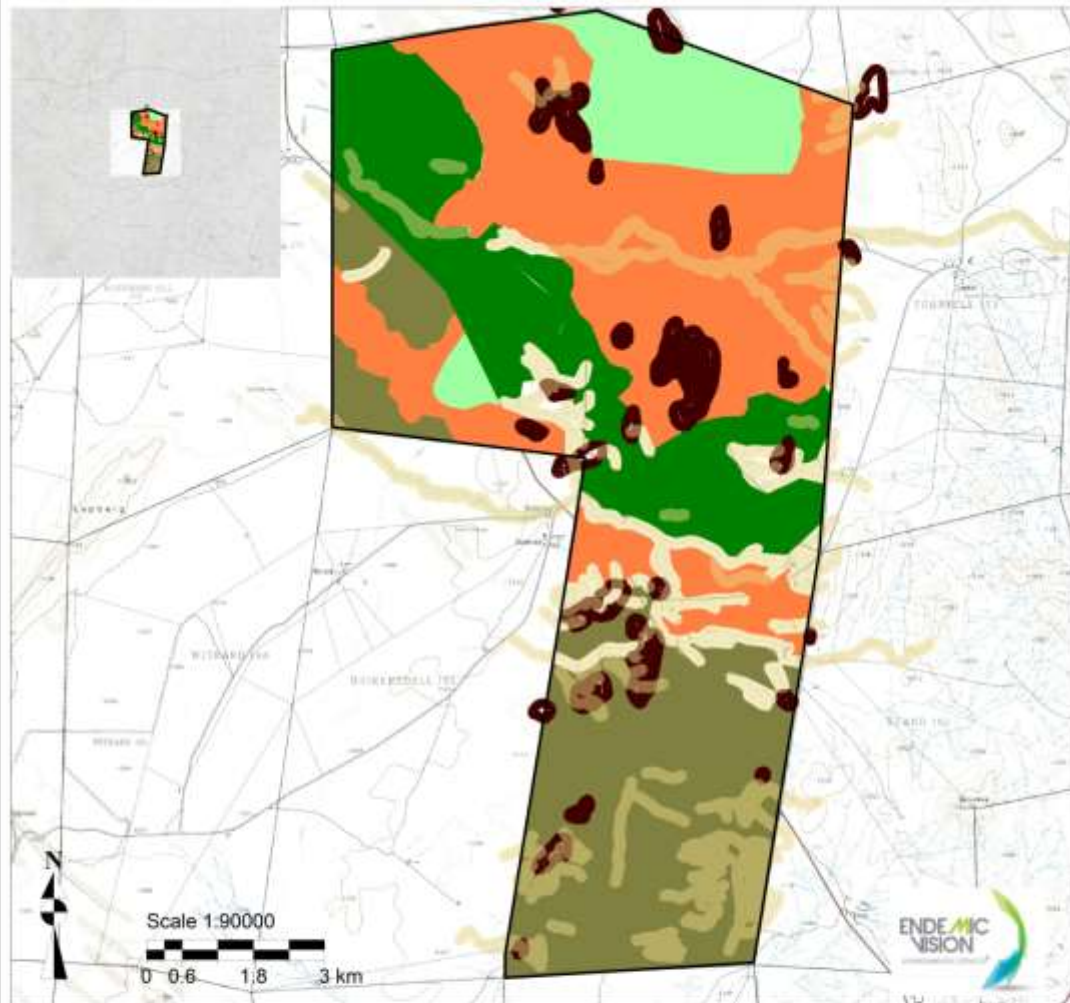

Sandham Farms - Habitat Types

Genet Manganese (Pty) Ltd
January 2016