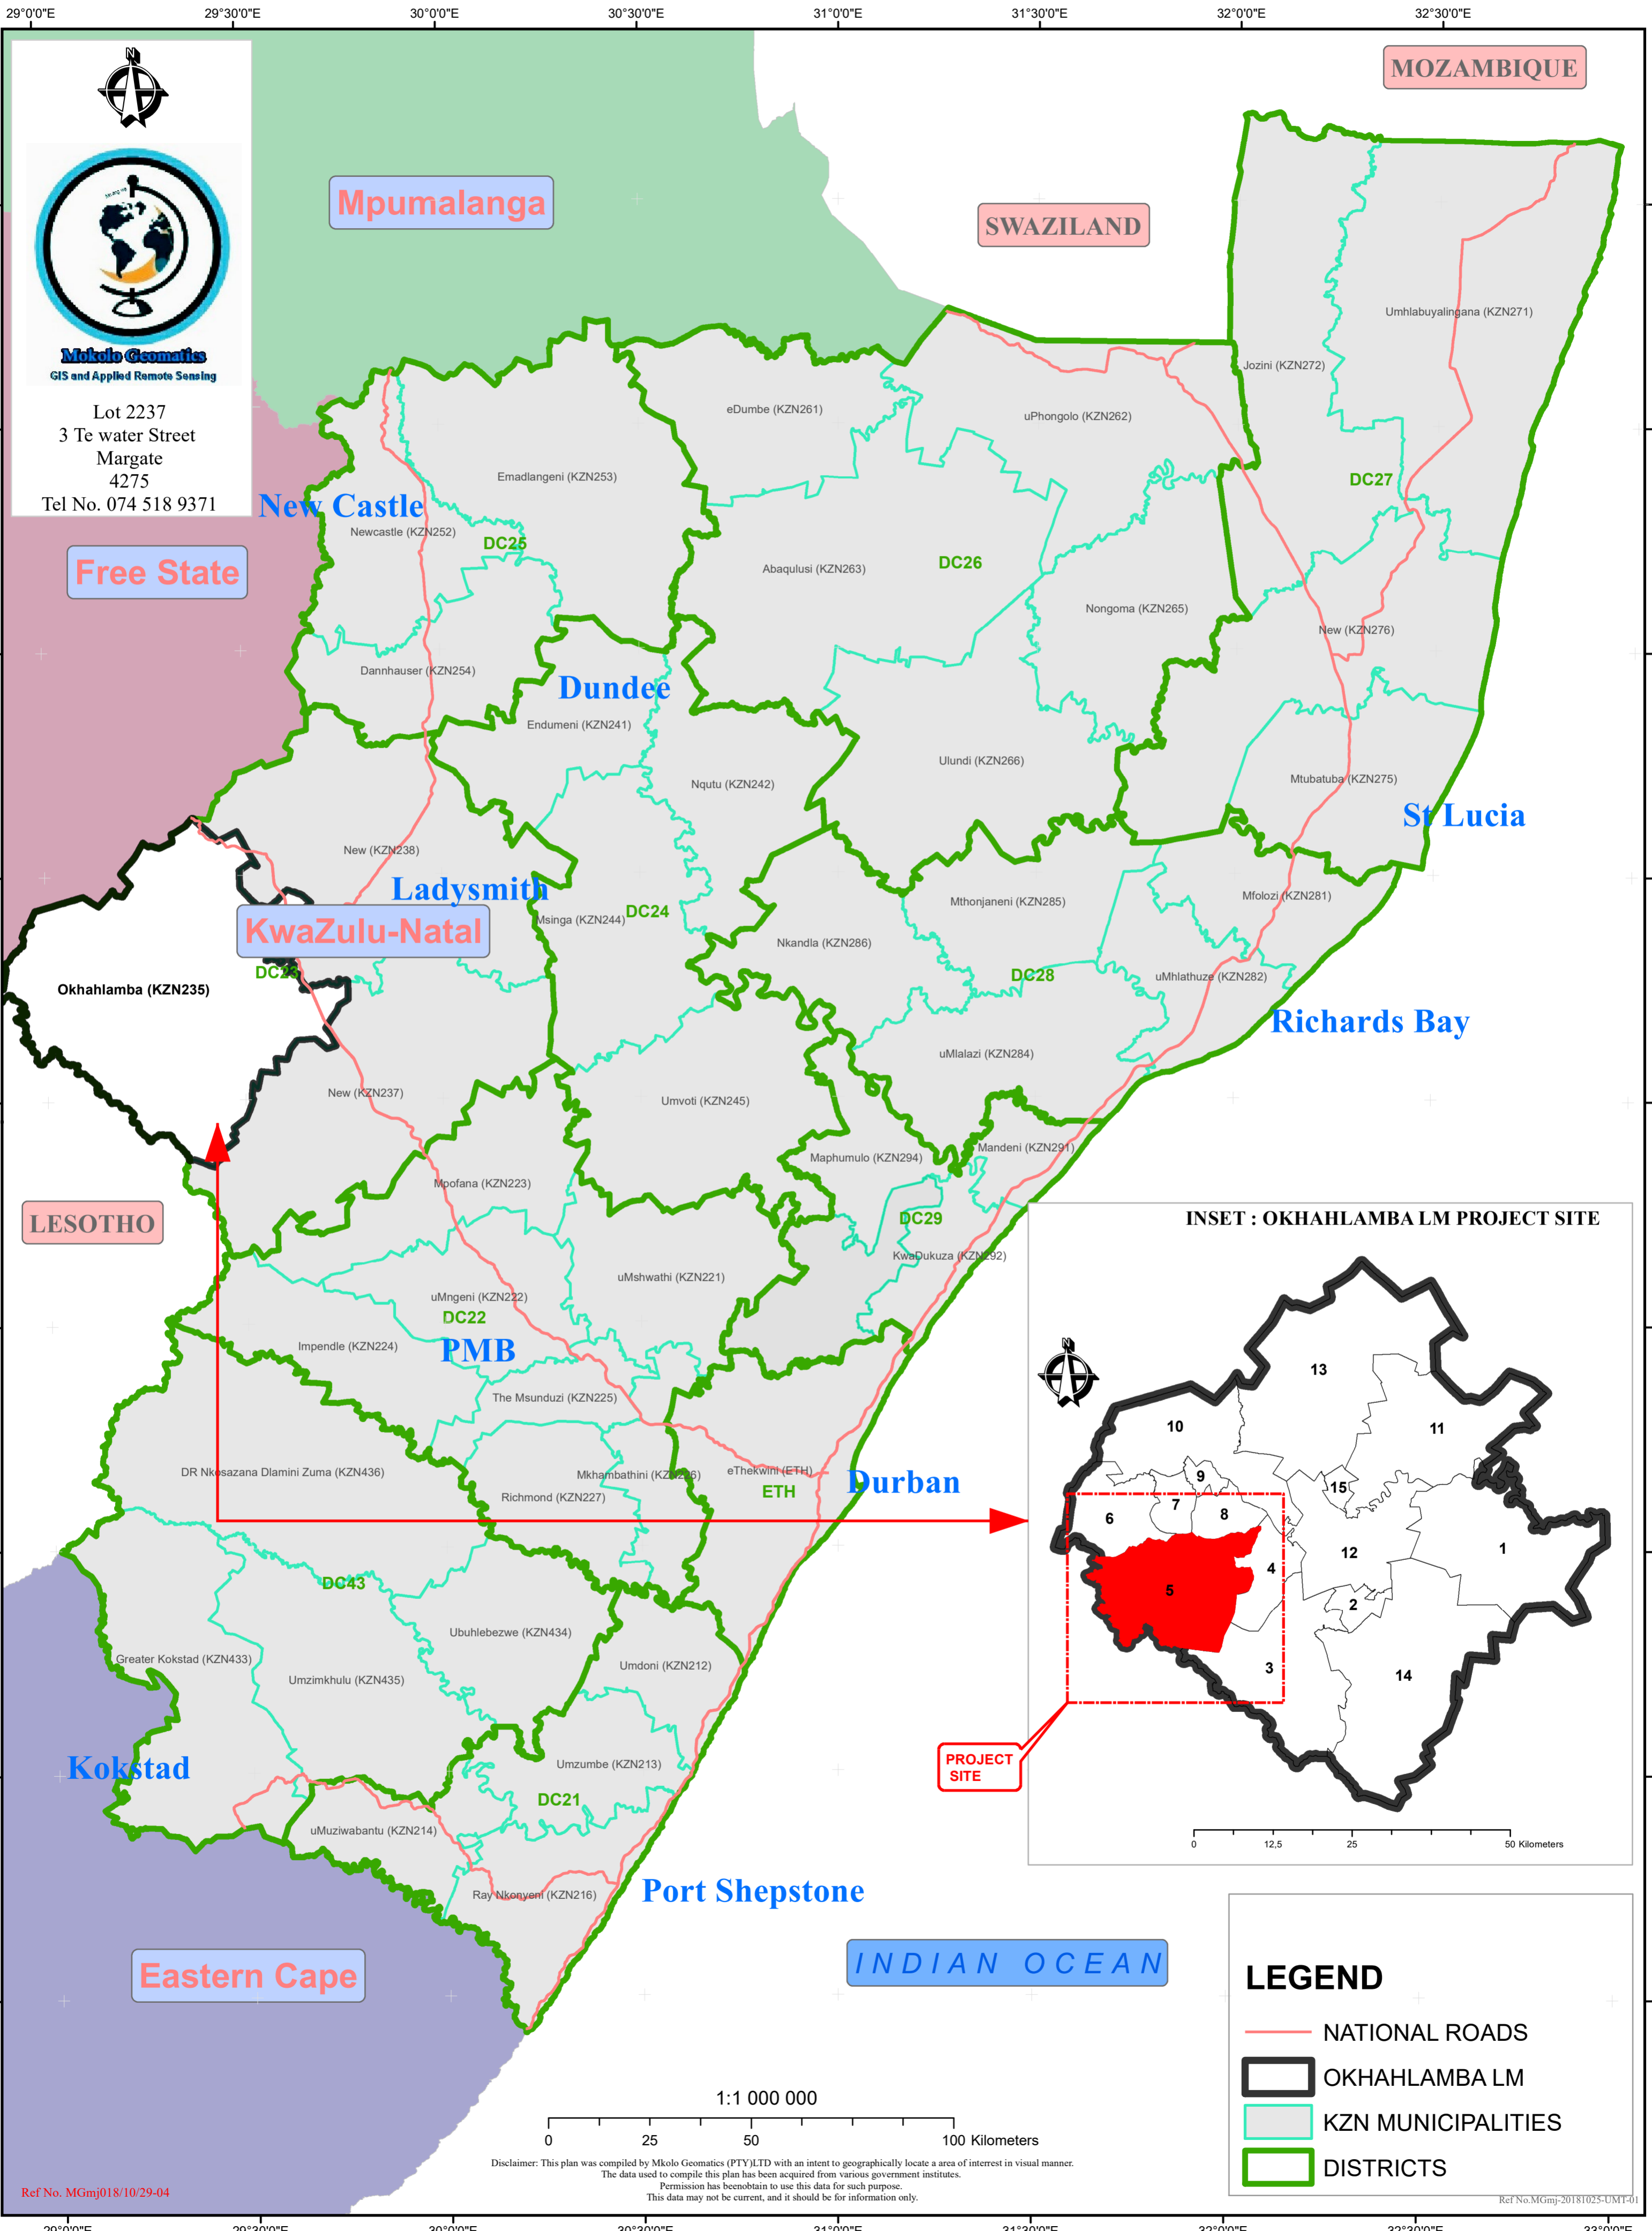

QHOZO ACCESS ROAD LOCALITY MAP

Mkofo Geomatics
GIS and Applied Remote Sensing

Lot 2237
3 Te water Street
Margate
4275
Tel No. 074 518 9371

LEGEND	
	NATIONAL ROADS
	OKHAHLAMBA LM
	KZN MUNICIPALITIES
	DISTRICTS

Disclaimer: This plan was compiled by Mkofo Geomatics (PTY)LTD with an intent to geographically locate an area of interest in visual manner. The data used to compile this plan has been acquired from various government institutes. Permission has been obtained to use this data for such purpose. This data may not be current, and it should be for information only.