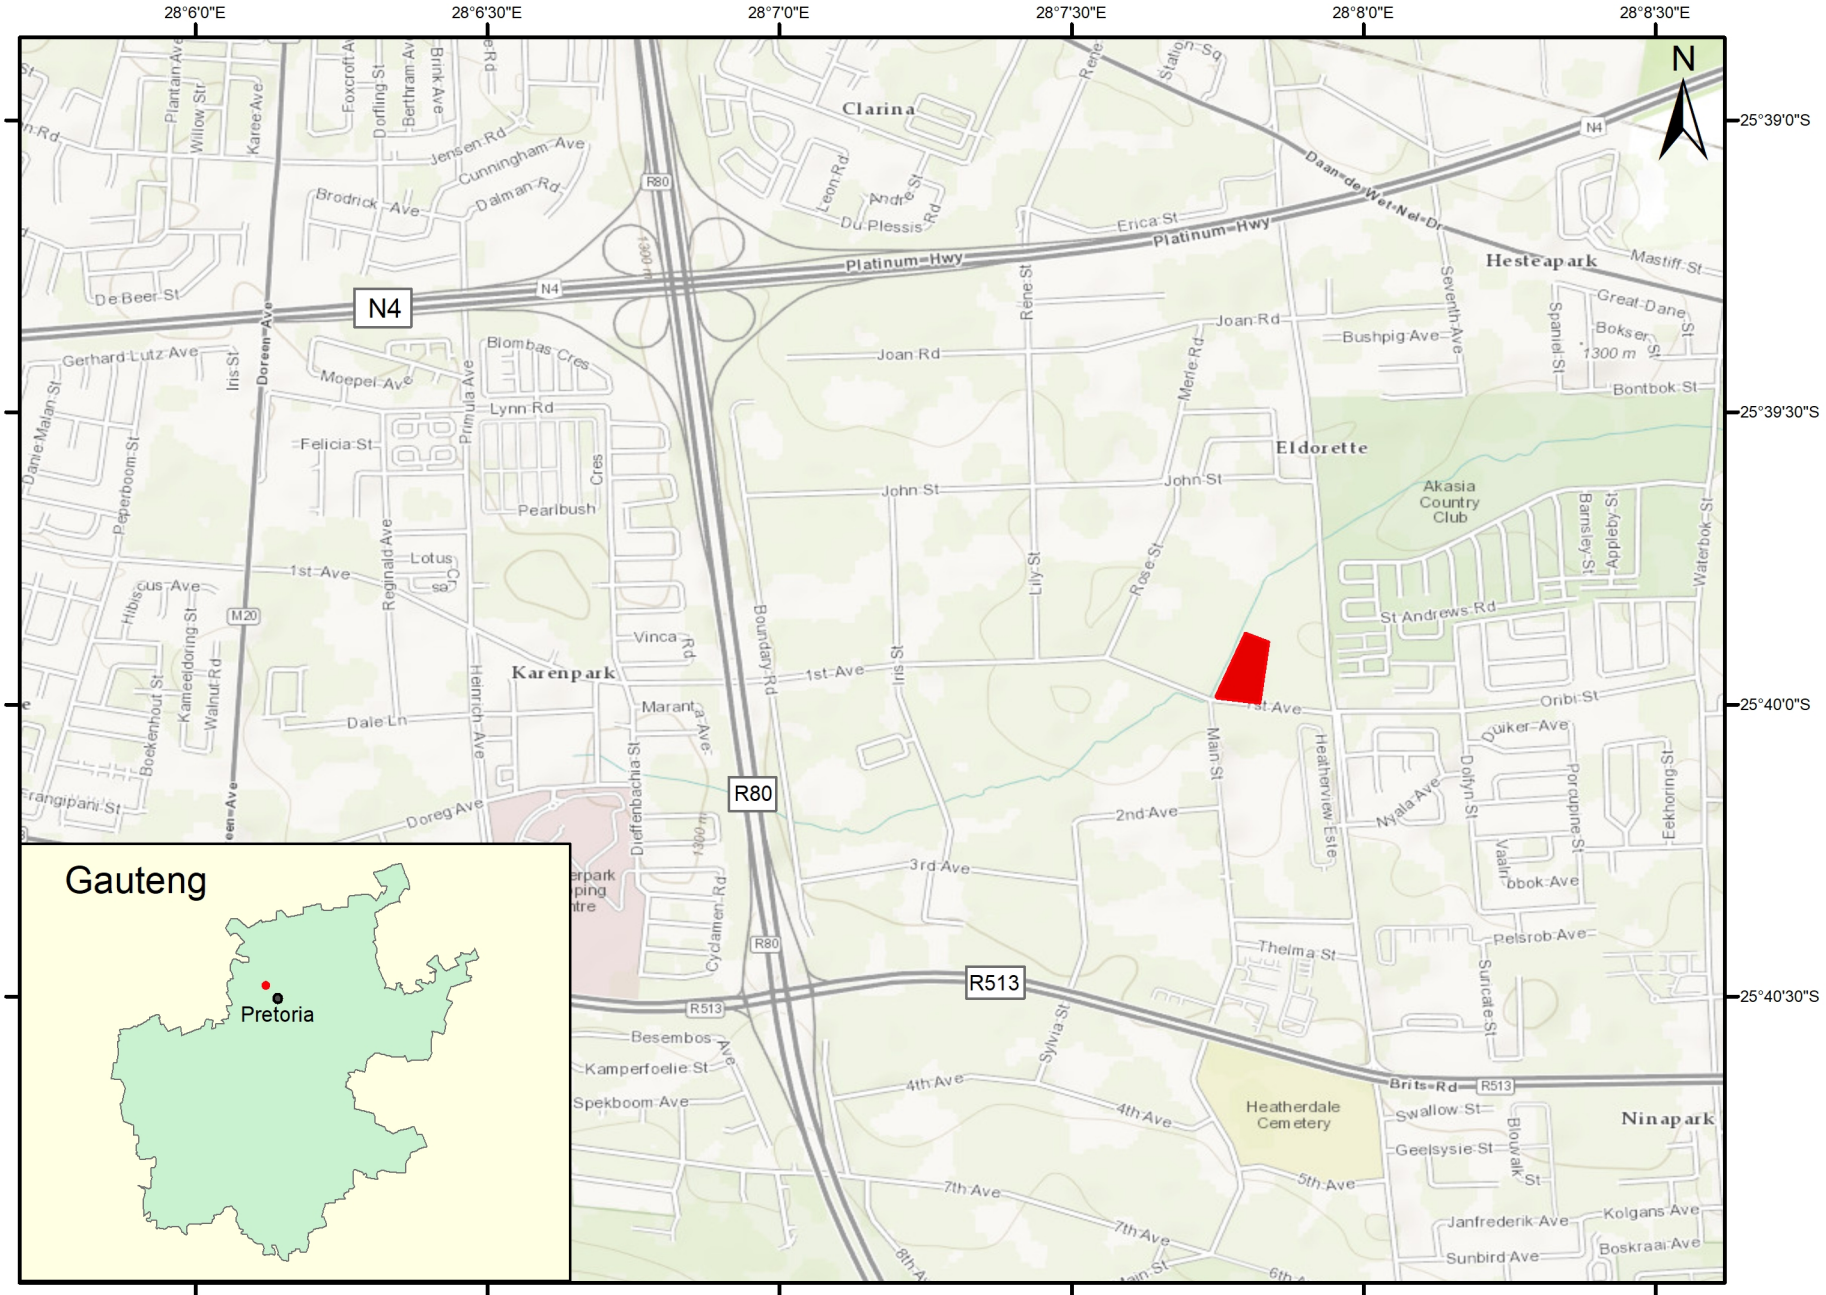

Site Location

Legend

 Study Site

Reference: SANBI

Topo Map: ArcGis

July 2018

Created by: CJ Maree