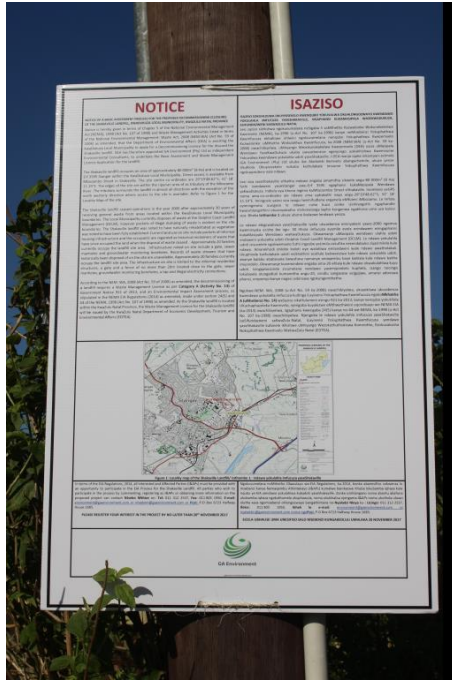

SHAKAVILLE LANDFILL

Site Notice photos taken on the 18th October 2017

Figure 1: A2 Site notice placed close to the landfill entrance to the landfill

Figure 2: Two of the three A2 Site Notices placed along Mbozambo Street (red arrows)

Figure 3: Close up of one of the A2 Site Notices

Figure 4: A3 Notice (circled in red) placed at a shop along Zikhali Street

Figure 5: A3 sNotice placed at the Shakaville Community Hall

Figure 6: A3 Notice placed at the Councillors Office along Zikhali Street

Figure 7: A3 Notice placed at the KwaDukuza Local Municipality Offices along Chief Albert Luthuli Street