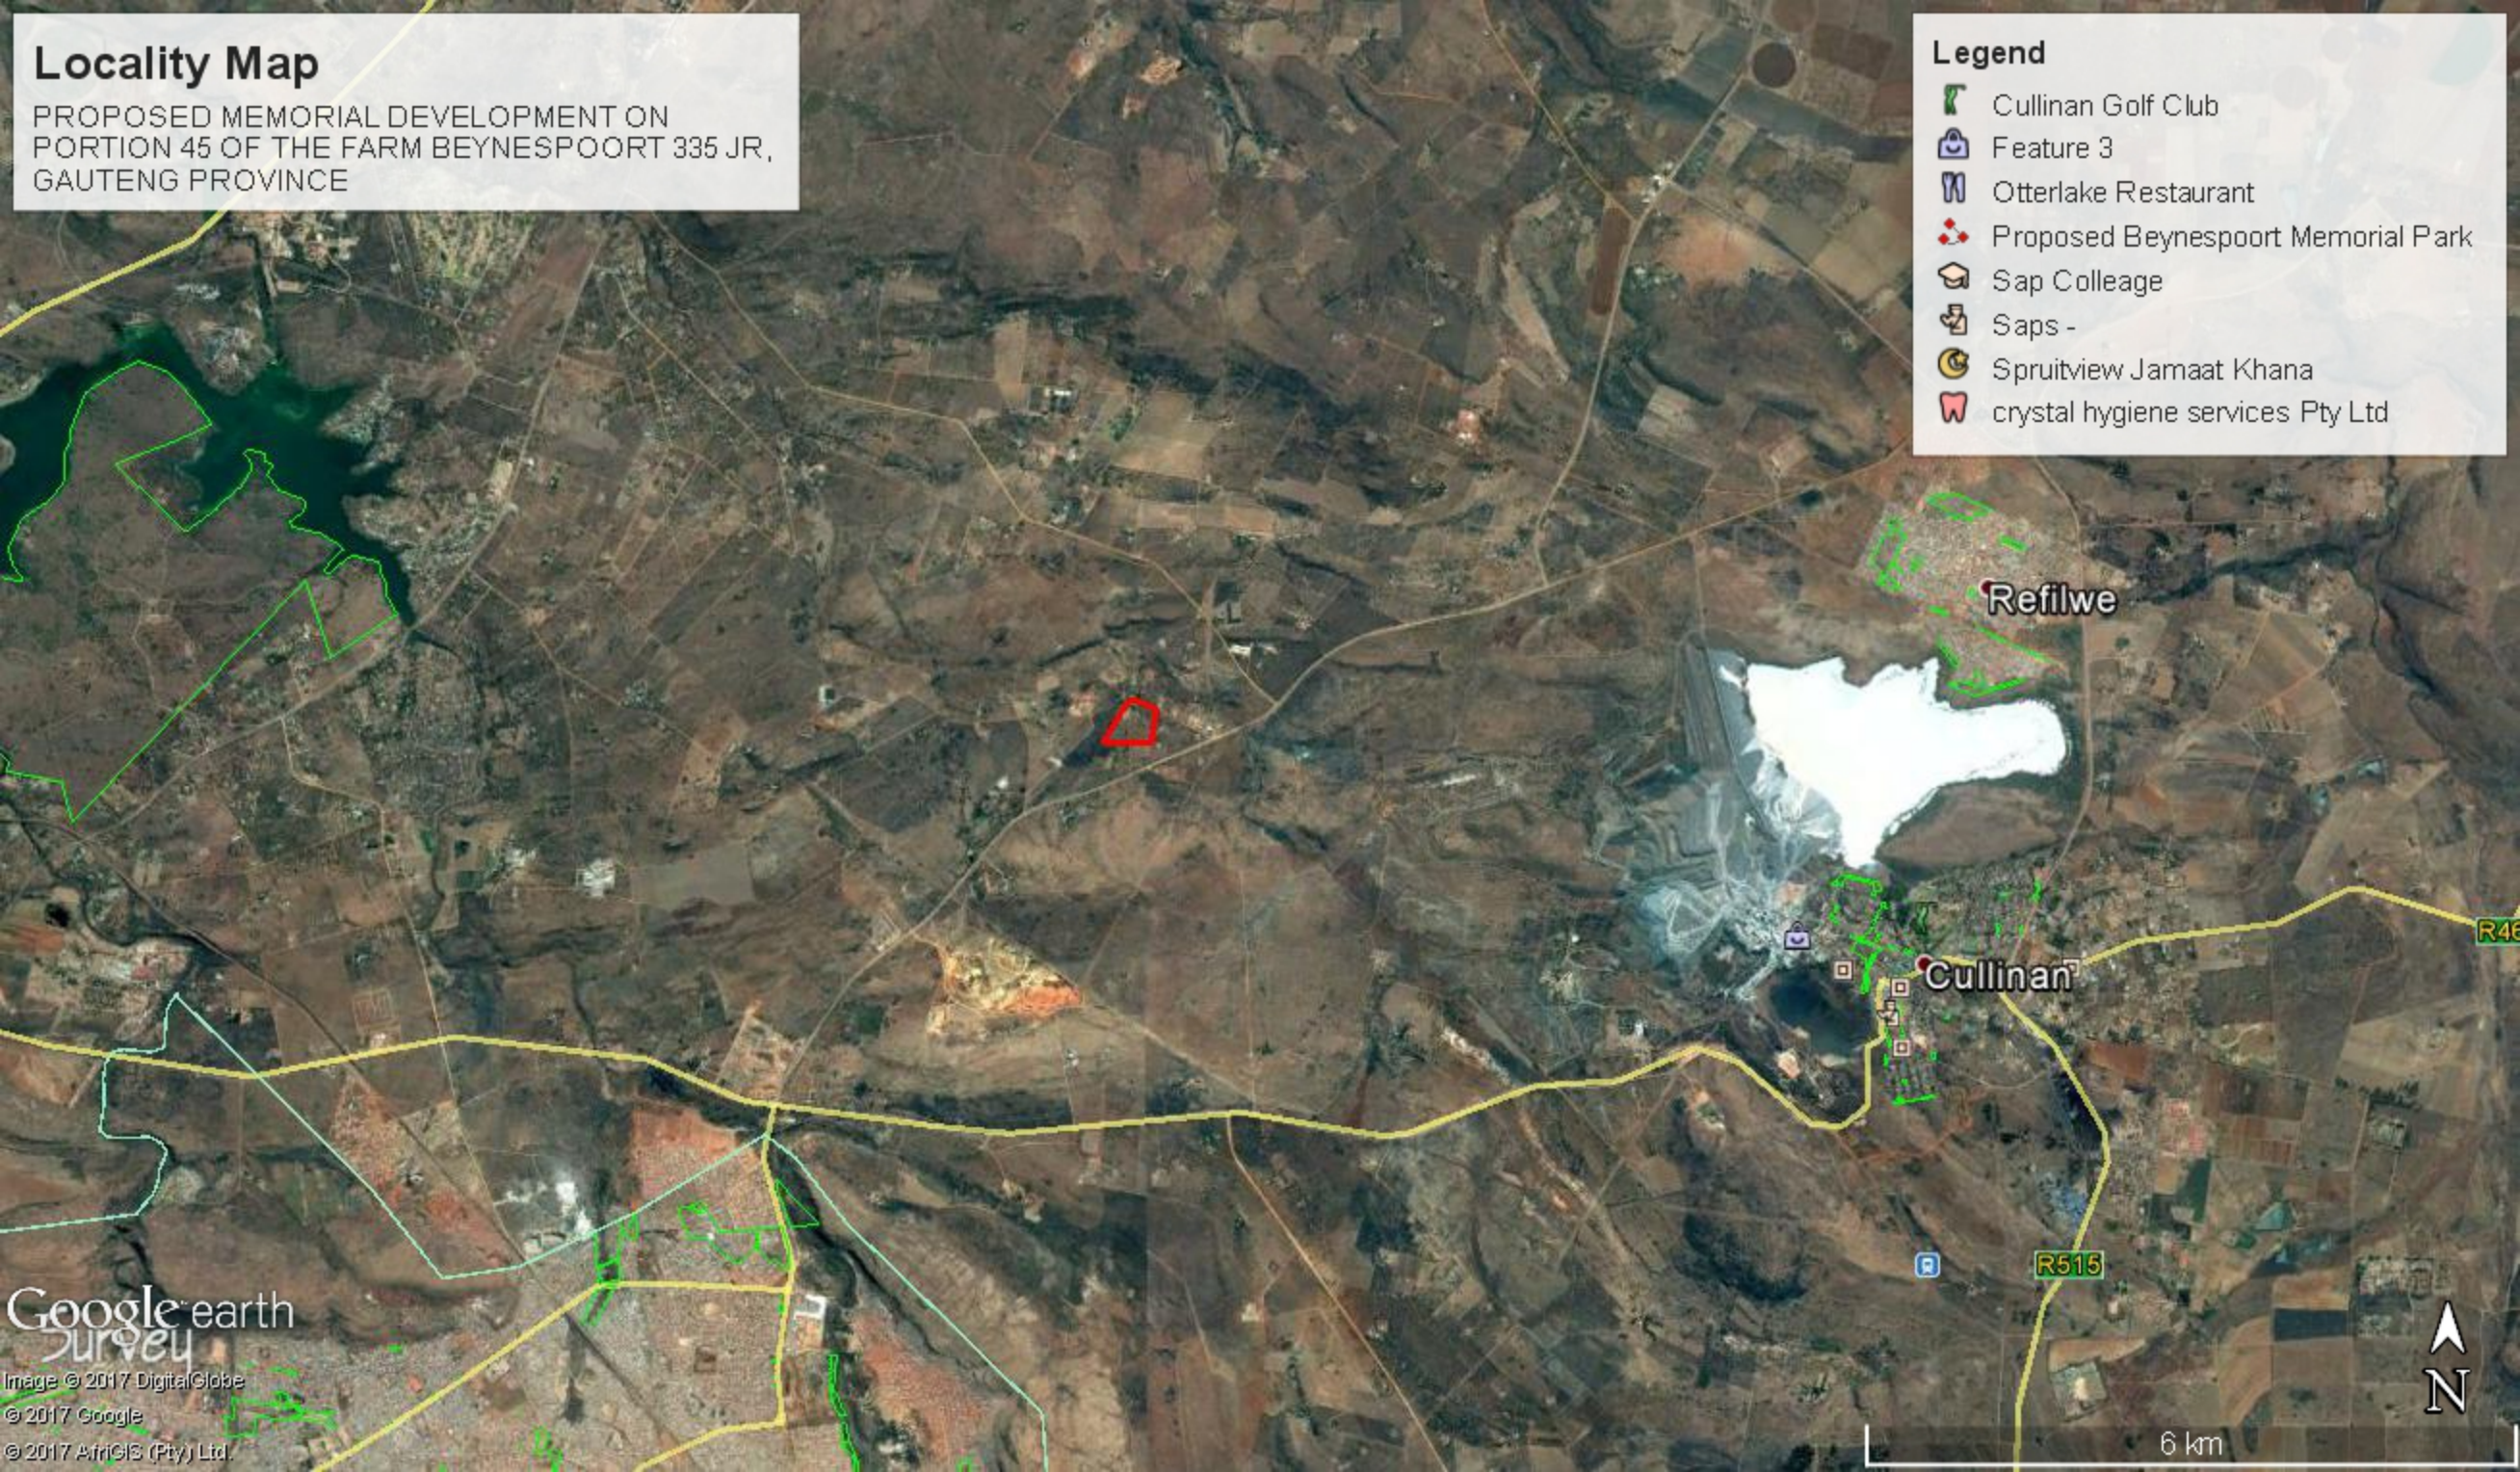

Appendix A: Site plan(s) with Specialist Sensitivity Maps

Attached

Locality Map

PROPOSED MEMORIAL DEVELOPMENT ON PORTION 45 OF THE FARM BEYNESPOORT 335 JR, GAUTENG PROVINCE

Legend

-  Cullinan Golf Club
-  Feature 3
-  Otterlake Restaurant
-  Proposed Beynespoort Memorial Park
-  Sap Colleege
-  Saps -
-  Spruitview Jamaat Khana
-  crystal hygiene services Pty Ltd

Site Map

PROPOSED MEMORIAL DEVELOPMENT ON
PORTION 45 OF THE FARM BEYNESPOORT 335 JR,
GAUTENG PROVINCE

Legend

 Proposed Beynespoort Memorial Park

Google earth
Survey

Image © 2017 DigitalGlobe

© 2017 Google

© 2017 AfriGIS (Pty) Ltd.

200 m

**PROPOSED CEMETERY
(MEMORIAL PARK)
PORTION 45 (PORTION OF PORTION 24)
OF THE FARM
BEYNESPOORT 335-JR
SITE PLAN**

Figure A B C D E G A
represents 22.0746 hectares
of the Farm
Figure a b D E a
represents 13.2 hectares
of the Farm and the part subject
of the land development area

Sensitivity Map with Layout overlaid

PROPOSED MEMORIAL DEVELOPMENT ON PORTION 45 OF THE FARM BEYNESPOORT 335 JR, GAUTENG PROVINCE

Legend

- 200m buffer
- Low sensitivity
- Medium sensitivity
- Site boundary