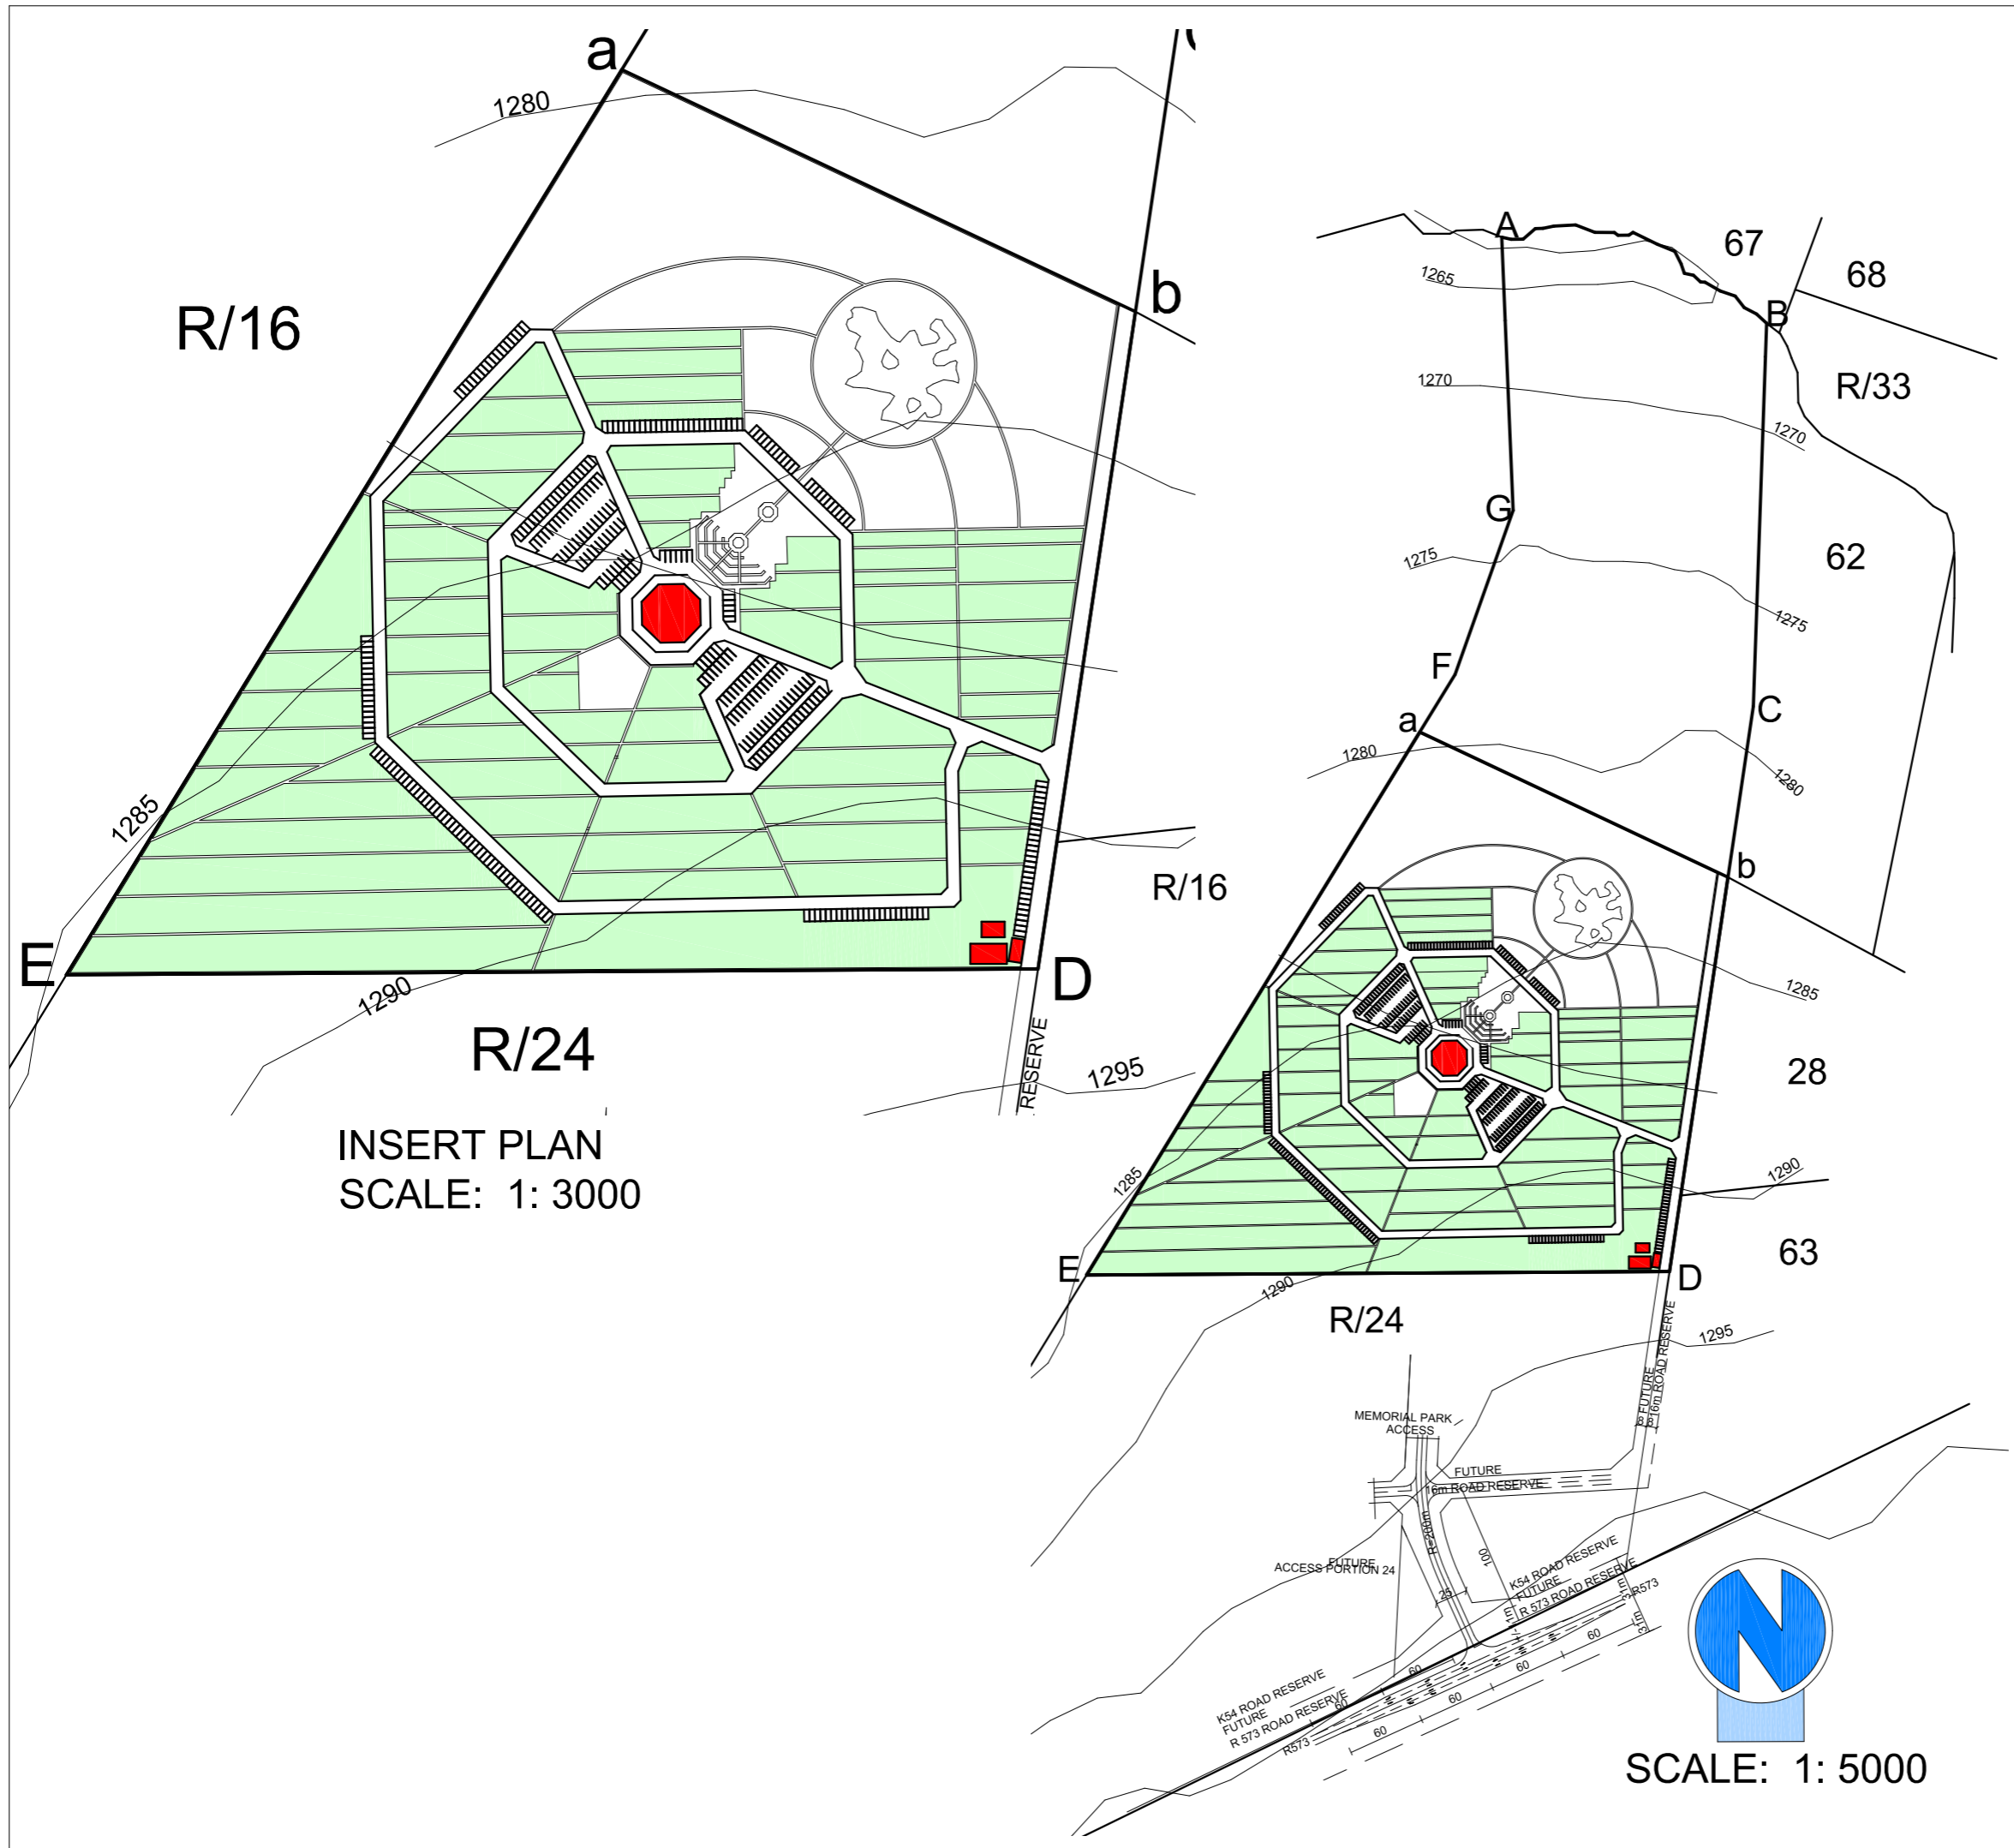

Appendix A: Site plan(s) with Specialist Sensitivity Maps

Attached

Locality Map

PROPOSED MEMORIAL DEVELOPMENT ON PORTION 45 OF THE FARM BEYNESPOORT 335 JR, GAUTENG PROVINCE

Legend

-  Cullinan Golf Club
-  Feature 3
-  Otterlake Restaurant
-  Proposed Beynespoort Memorial Park
-  Sap Colleege
-  Saps -
-  Spruitview Jamaat Khana
-  crystal hygiene services Pty Ltd

Site Map

PROPOSED MEMORIAL DEVELOPMENT ON
PORTION 45 OF THE FARM BEYNESPOORT 335 JR,
GAUTENG PROVINCE

Legend

 Proposed Beynespoort Memorial Park

Google earth
Survey

Image © 2017 DigitalGlobe

© 2017 Google

© 2017 AfriGIS (Pty) Ltd.

200 m

**PROPOSED CEMETERY
(MEMORIAL PARK)
PORTION 45 (PORTION OF PORTION 24)
OF THE FARM
BEYNESPOORT 335-JR
SITE PLAN**

Figure A B C D E G A
represents 22.0746 hectares
of the Farm
Figure a b D E a
represents 13.2 hectares
of the Farm and the part subject
of the land development area

 PLAN NO: CPD/ BEYNPRT 45/ V1
DATE 17/02/25
SCALE: 1: 5000

Layout Overlay Map

PROPOSED MEMORIAL DEVELOPMENT ON
PORTION 45 OF THE FARM BEYNESPOORT 335 JR,
GAUTENG PROVINCE

Legend

 Proposed Beynespoort Memorial Park