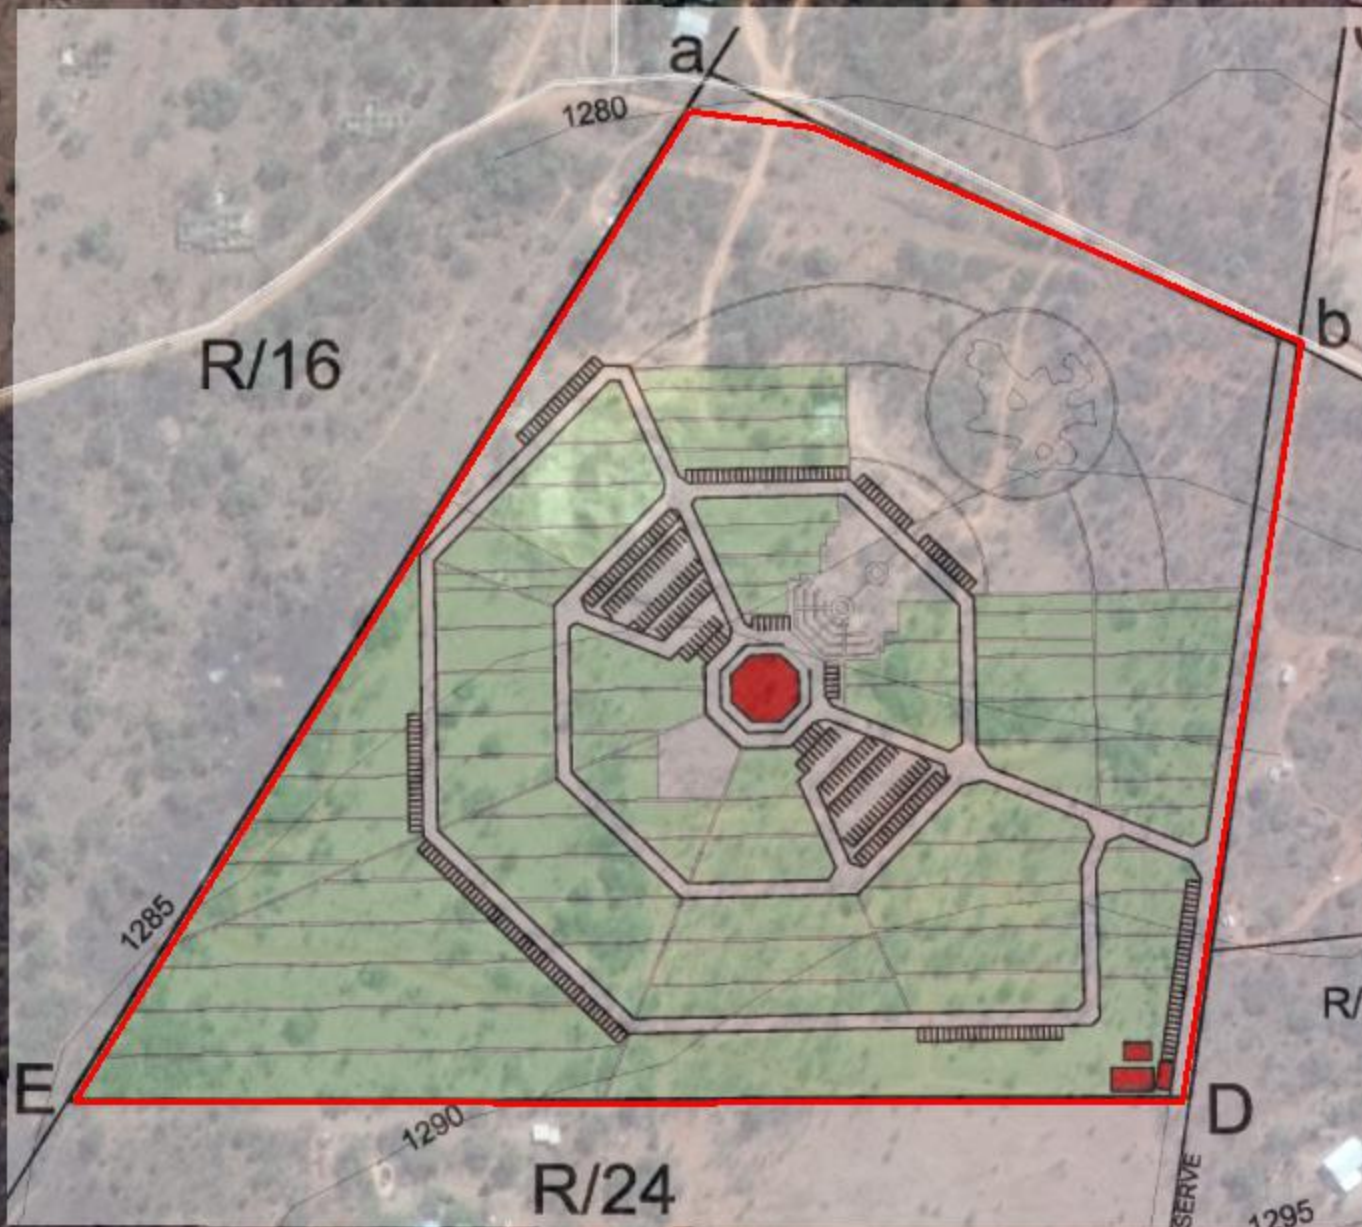

Appendix A: Site plan(s) with Specialist Sensitivity Maps

Attached

Locality Map

PROPOSED MEMORIAL DEVELOPMENT ON PORTION 45 OF THE FARM BEYNESPOORT 335 JR, GAUTENG PROVINCE

Legend

-  Cullinan Golf Club
-  Feature 3
-  Otterlake Restaurant
-  Proposed Beynespoort Memorial Park
-  Sap Colleege
-  Saps -
-  Spruitview Jamaat Khana
-  crystal hygiene services Pty Ltd

200 m

**PROPOSED CEMETERY
(MEMORIAL PARK)
PORTION 45 (PORTION OF PORTION 24)
OF THE FARM
BEYNESPOORT 335-JR
SITE PLAN**

Figure A B C D E G A
represents 22.0746 hectares
of the Farm
Figure a b D E a
represents 13.2 hectares
of the Farm and the part subject
of the land development area

USE	CODE	AREA (M2)	COVERAGE
Buildings		1000	0.75
Cemetery			
TOTAL		1000	0.75

**CITY OF TSHWANE
METROPOLITAN MUNICIPALITY**

1. All measurements are approximate
and subject to final building plan approval

 PLAN NO: CPD/ BEYNPRT 45/ V1
DATE 17/02/25
SCALE: 1: 5000

Layout Overlay Map

PROPOSED MEMORIAL DEVELOPMENT ON
PORTION 45 OF THE FARM BEYNESPOORT 335 JR,
GAUTENG PROVINCE

Legend

 Proposed Beynespoort Memorial Park