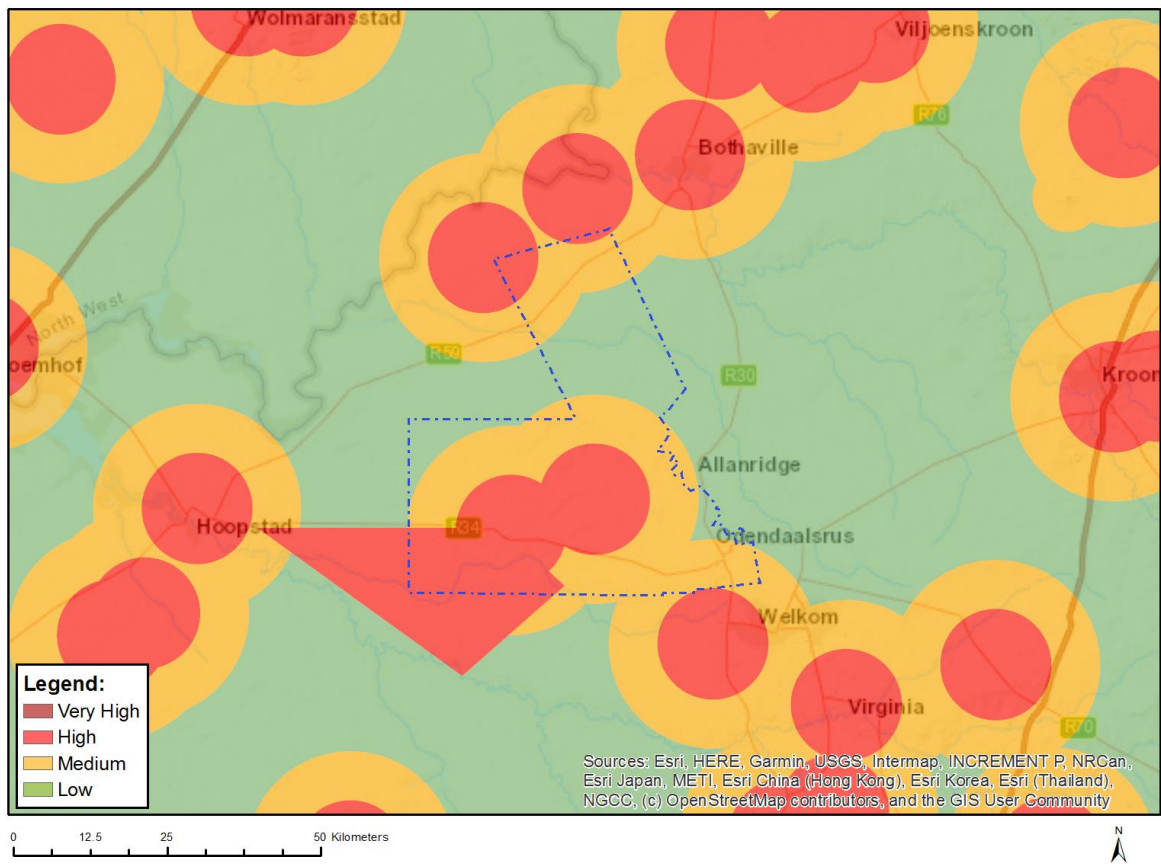

MAP OF RELATIVE CIVIL AVIATION THEME SENSITIVITY

Very High sensitivity	High sensitivity	Medium sensitivity	Low sensitivity
	X		

Sensitivity Features:

Sensitivity	Feature(s)
High	Within 8 km of other civil aviation aerodrome
High	Dangerous and restricted airspace as demarcated
Low	Low sensitivity
Medium	Between 8 and 15 km of other civil aviation aerodrome