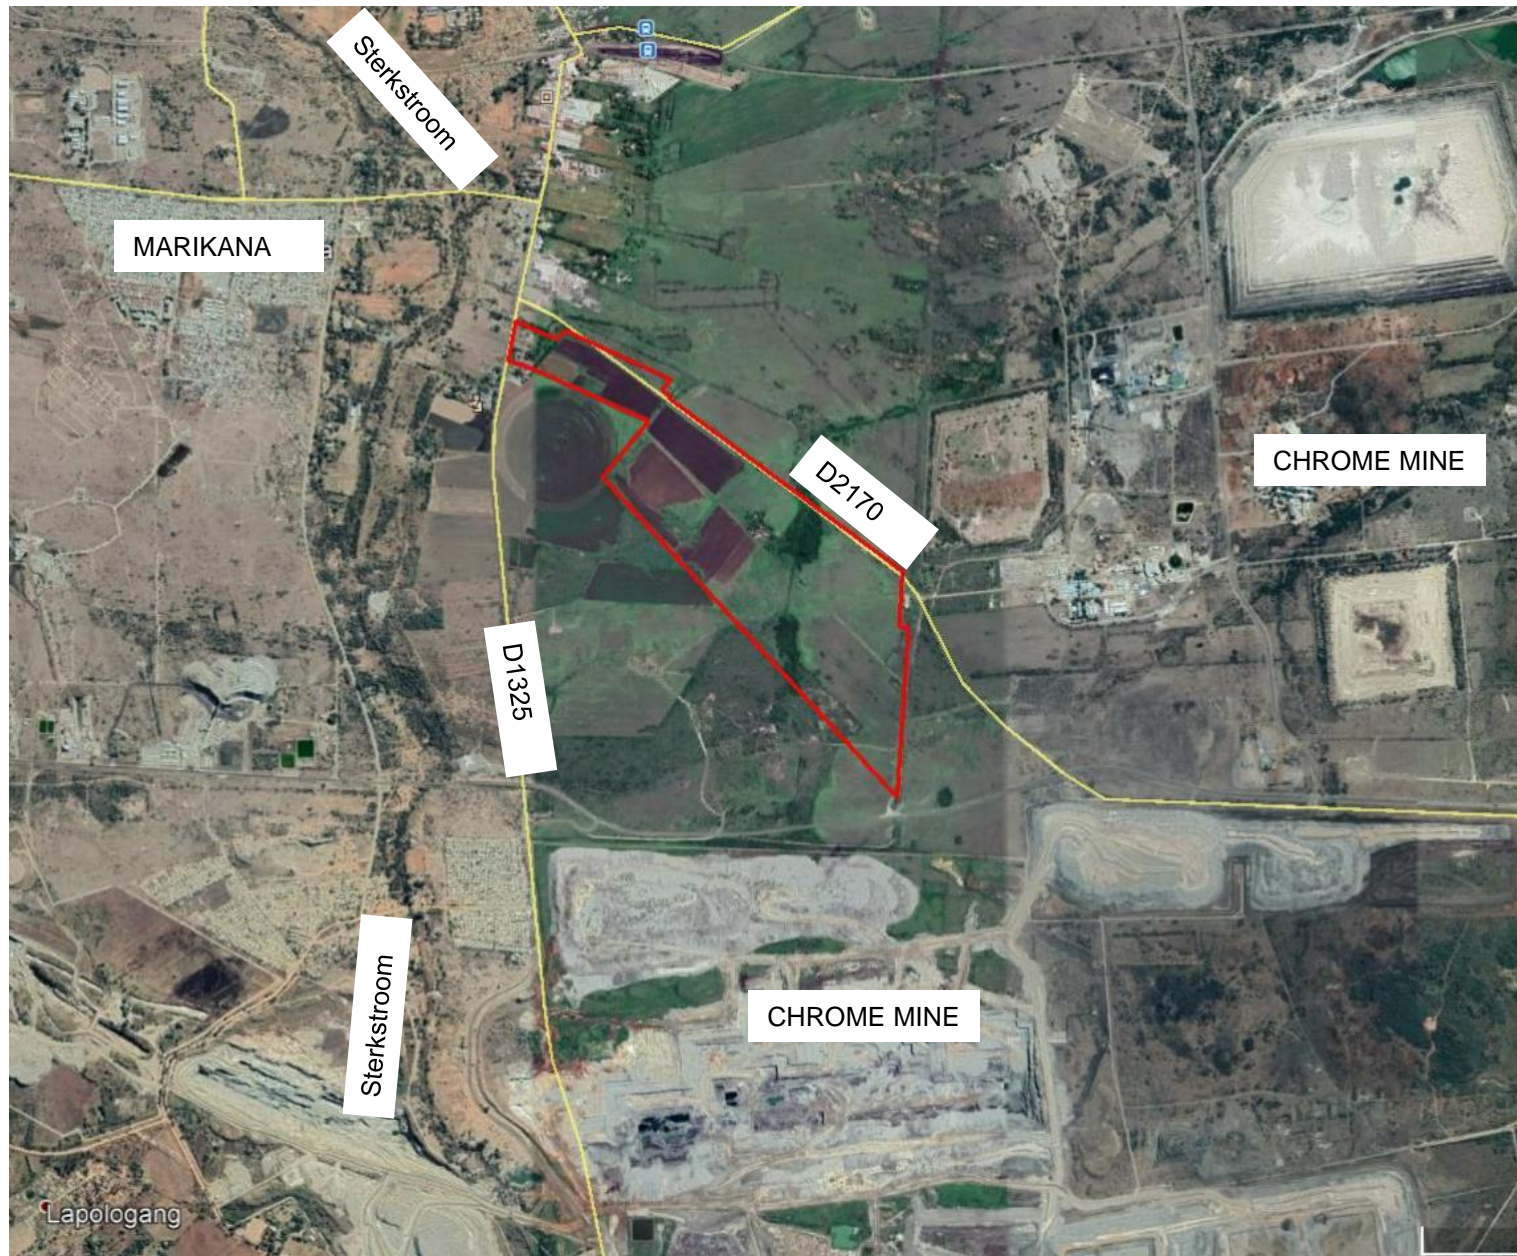

LOCALITY PLAN: VARIOUS PORTIONS OF THE FARM ROOKOPPIES 297-JQ

Legend

The Site

Coordinate System: GCS WGS 1984
Datum: WGS 1984
Units: Degree

Date: 2018-03-19