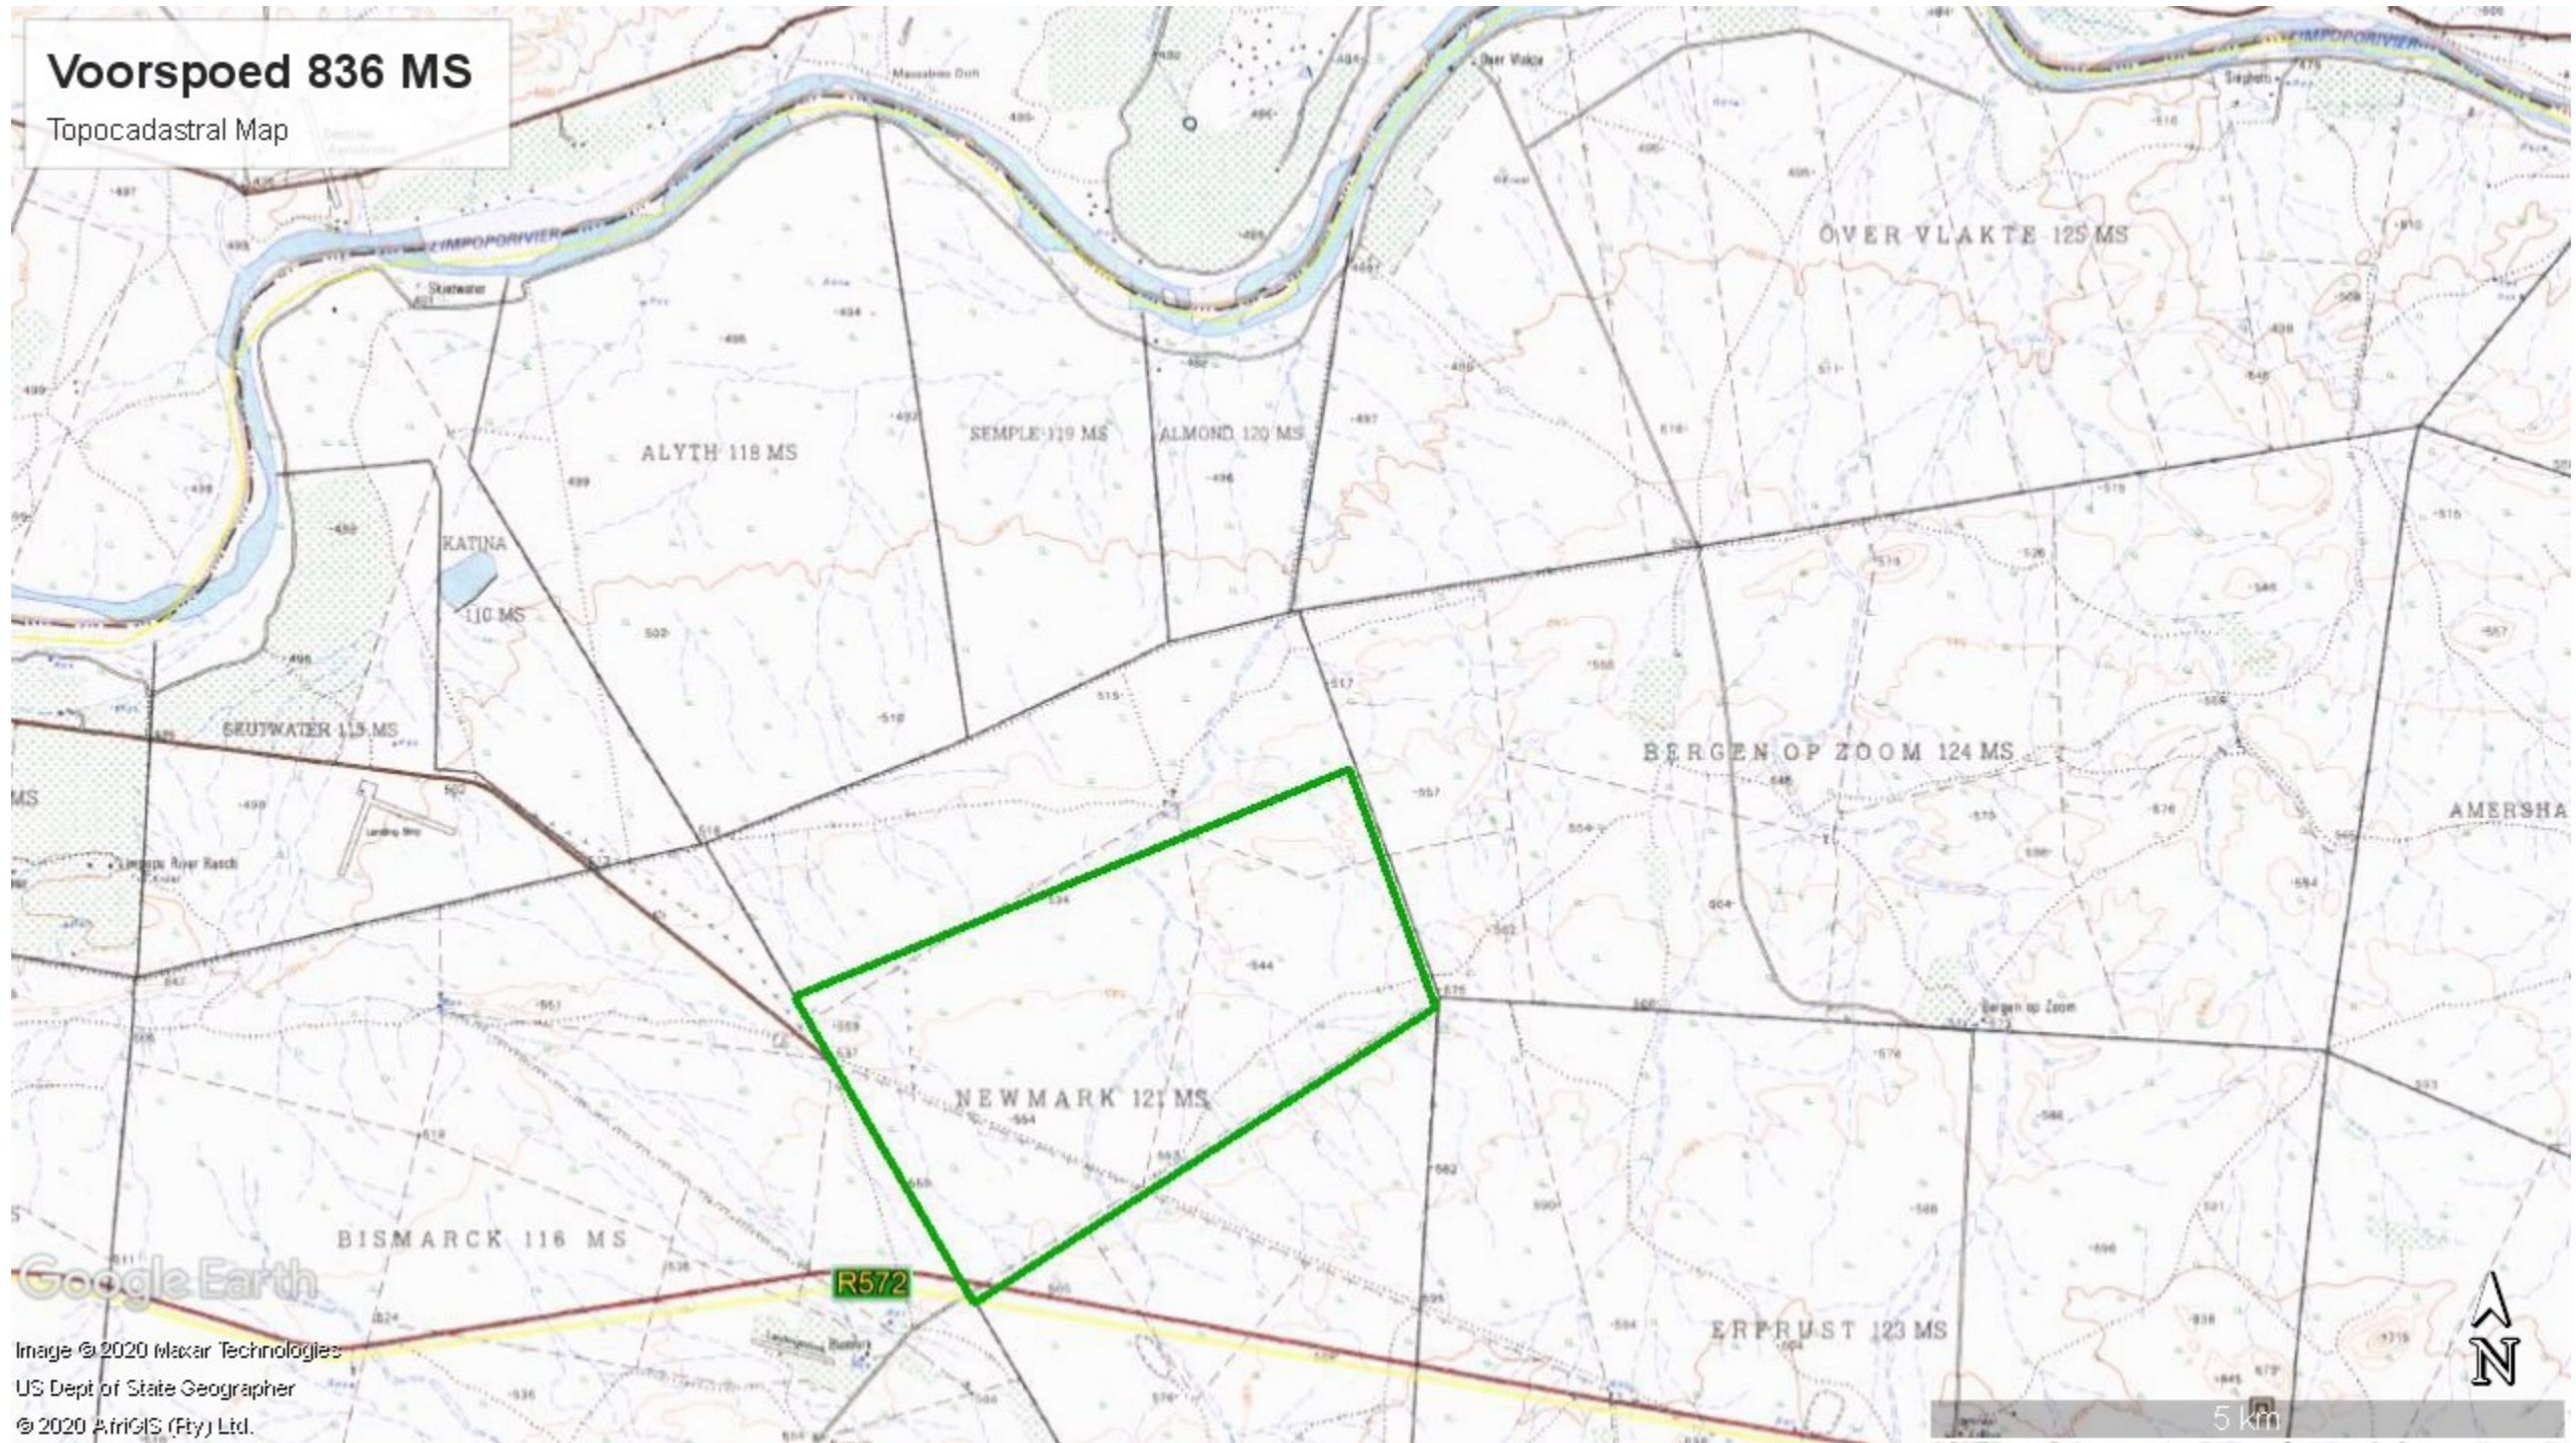

Voorspoed 836 MS

Topocadastral Map

Google Earth

Image © 2020 Maxar Technologies
US Dept of State Geographer
© 2020 A.rigis (Fty) Ltd.

5 km