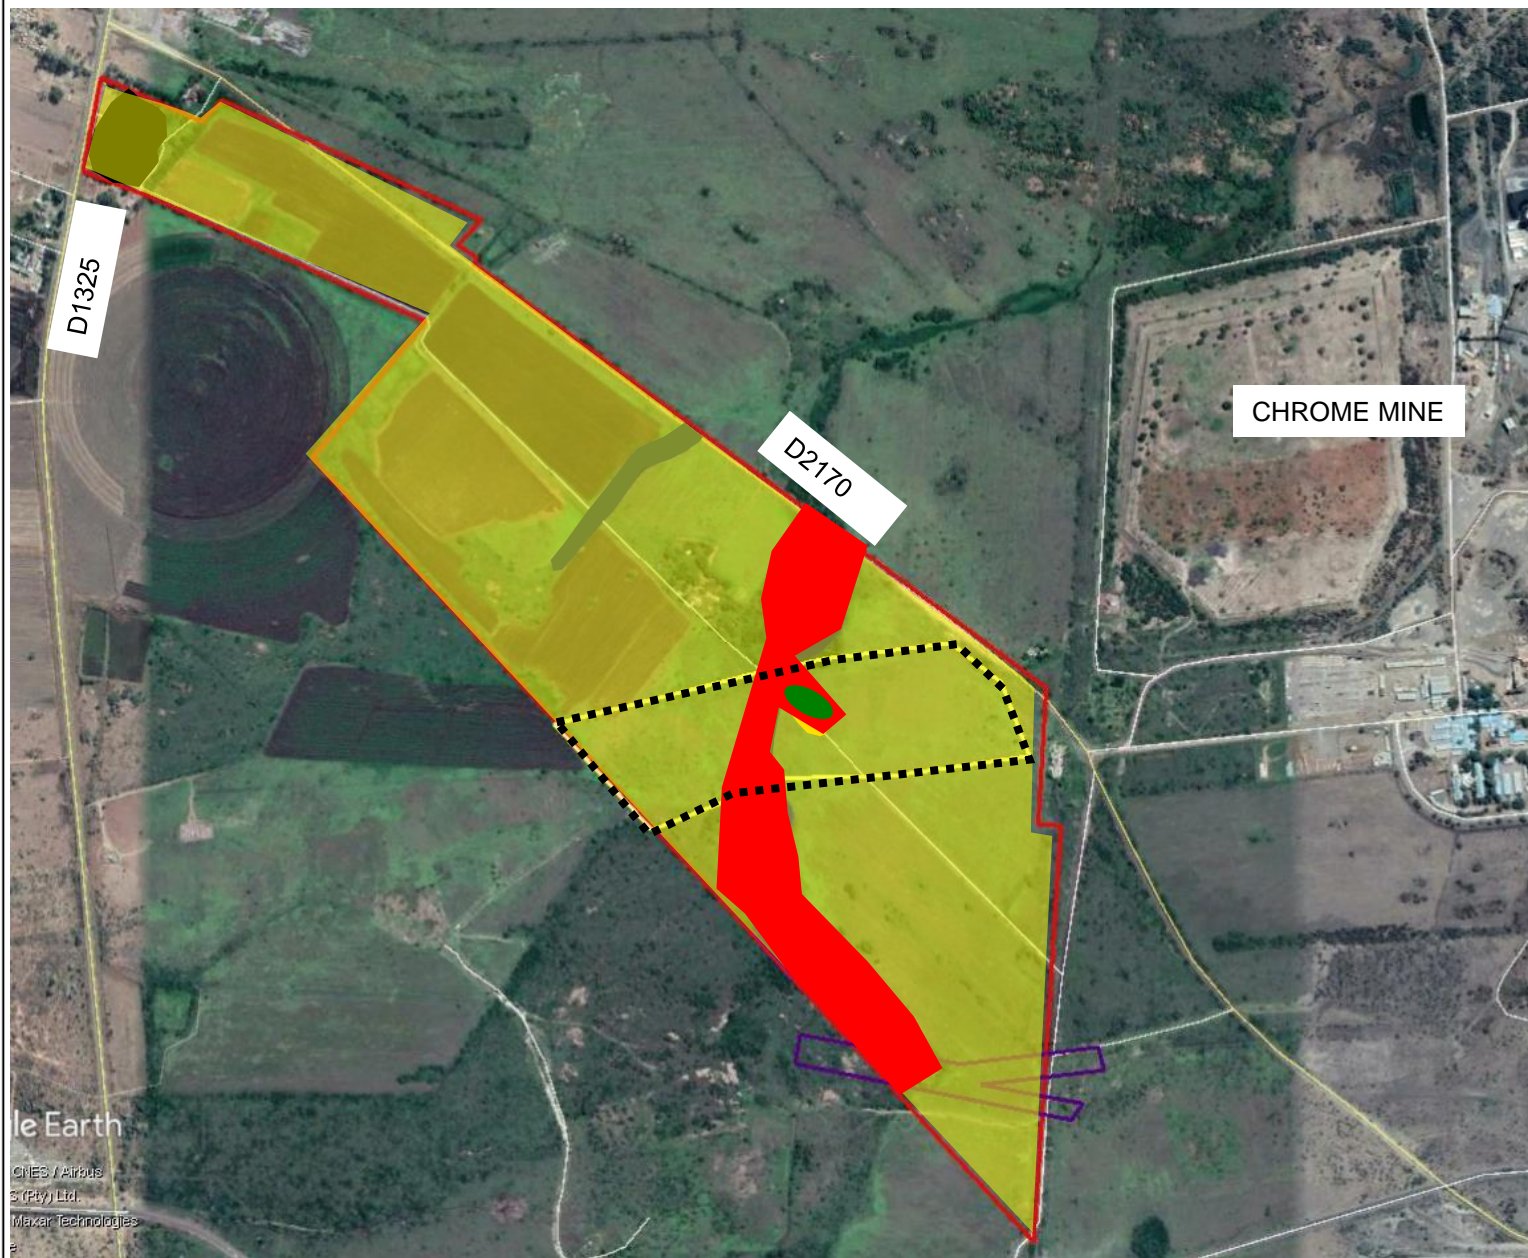

# SENSITIVITY PLAN: VARIOUS PORTIONS OF THE FARM ROOKOPPIES 297-JQ

## Legend

- The Site
- High sensitivity
- Low sensitivity
- Rehabilitated open cast mine area
- Graveyard
- Powerline servitude

Coordinate System: GCS WGS 1984  
Datum: WGS 1984  
Units: Degree

Date: 2018-03-19