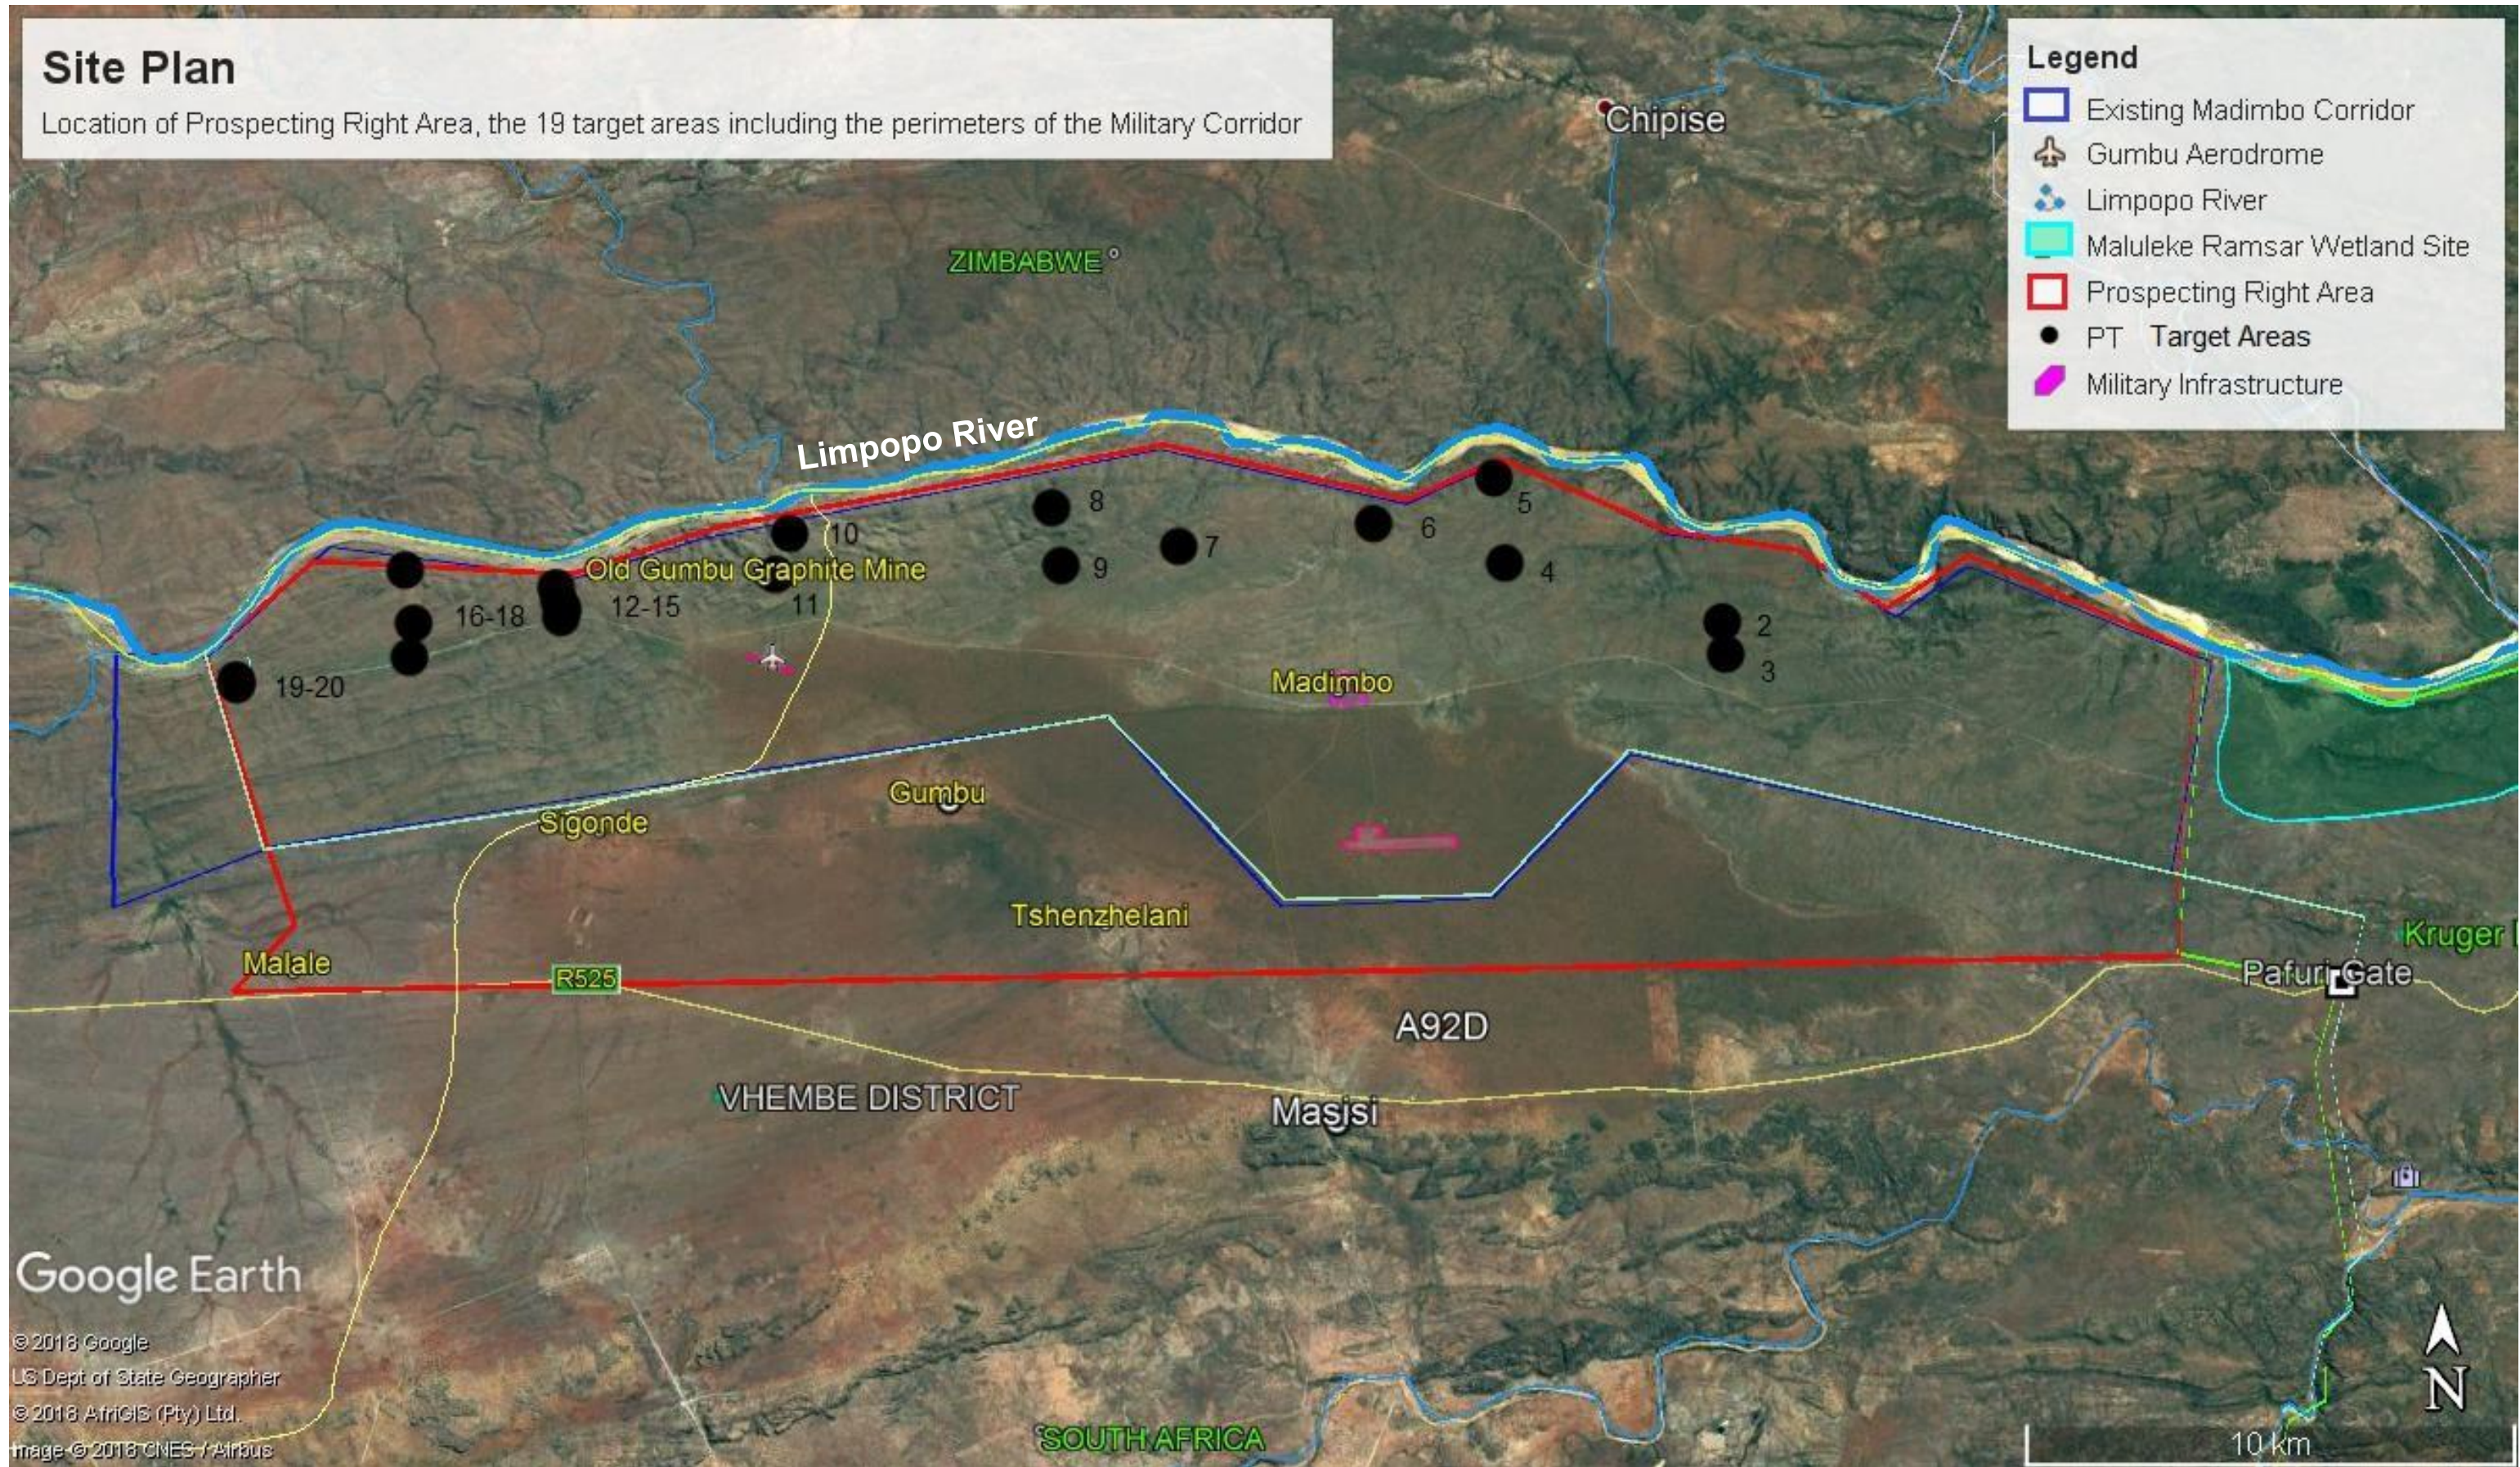

Site Plan

Location of Prospecting Right Area, the 19 target areas including the perimeters of the Military Corridor

Legend

- Existing Madimbo Corridor
- Gumbu Aerodrome
- Limpopo River
- Maluleke Ramsar Wetland Site
- Prospecting Right Area
- PT Target Areas
- Military Infrastructure

Google Earth

© 2018 Google
US Dept of State Geographer
© 2018 AfrGIS (Pty) Ltd.
Image © 2018 CNES / Airbus

SOUTH AFRICA

10 km