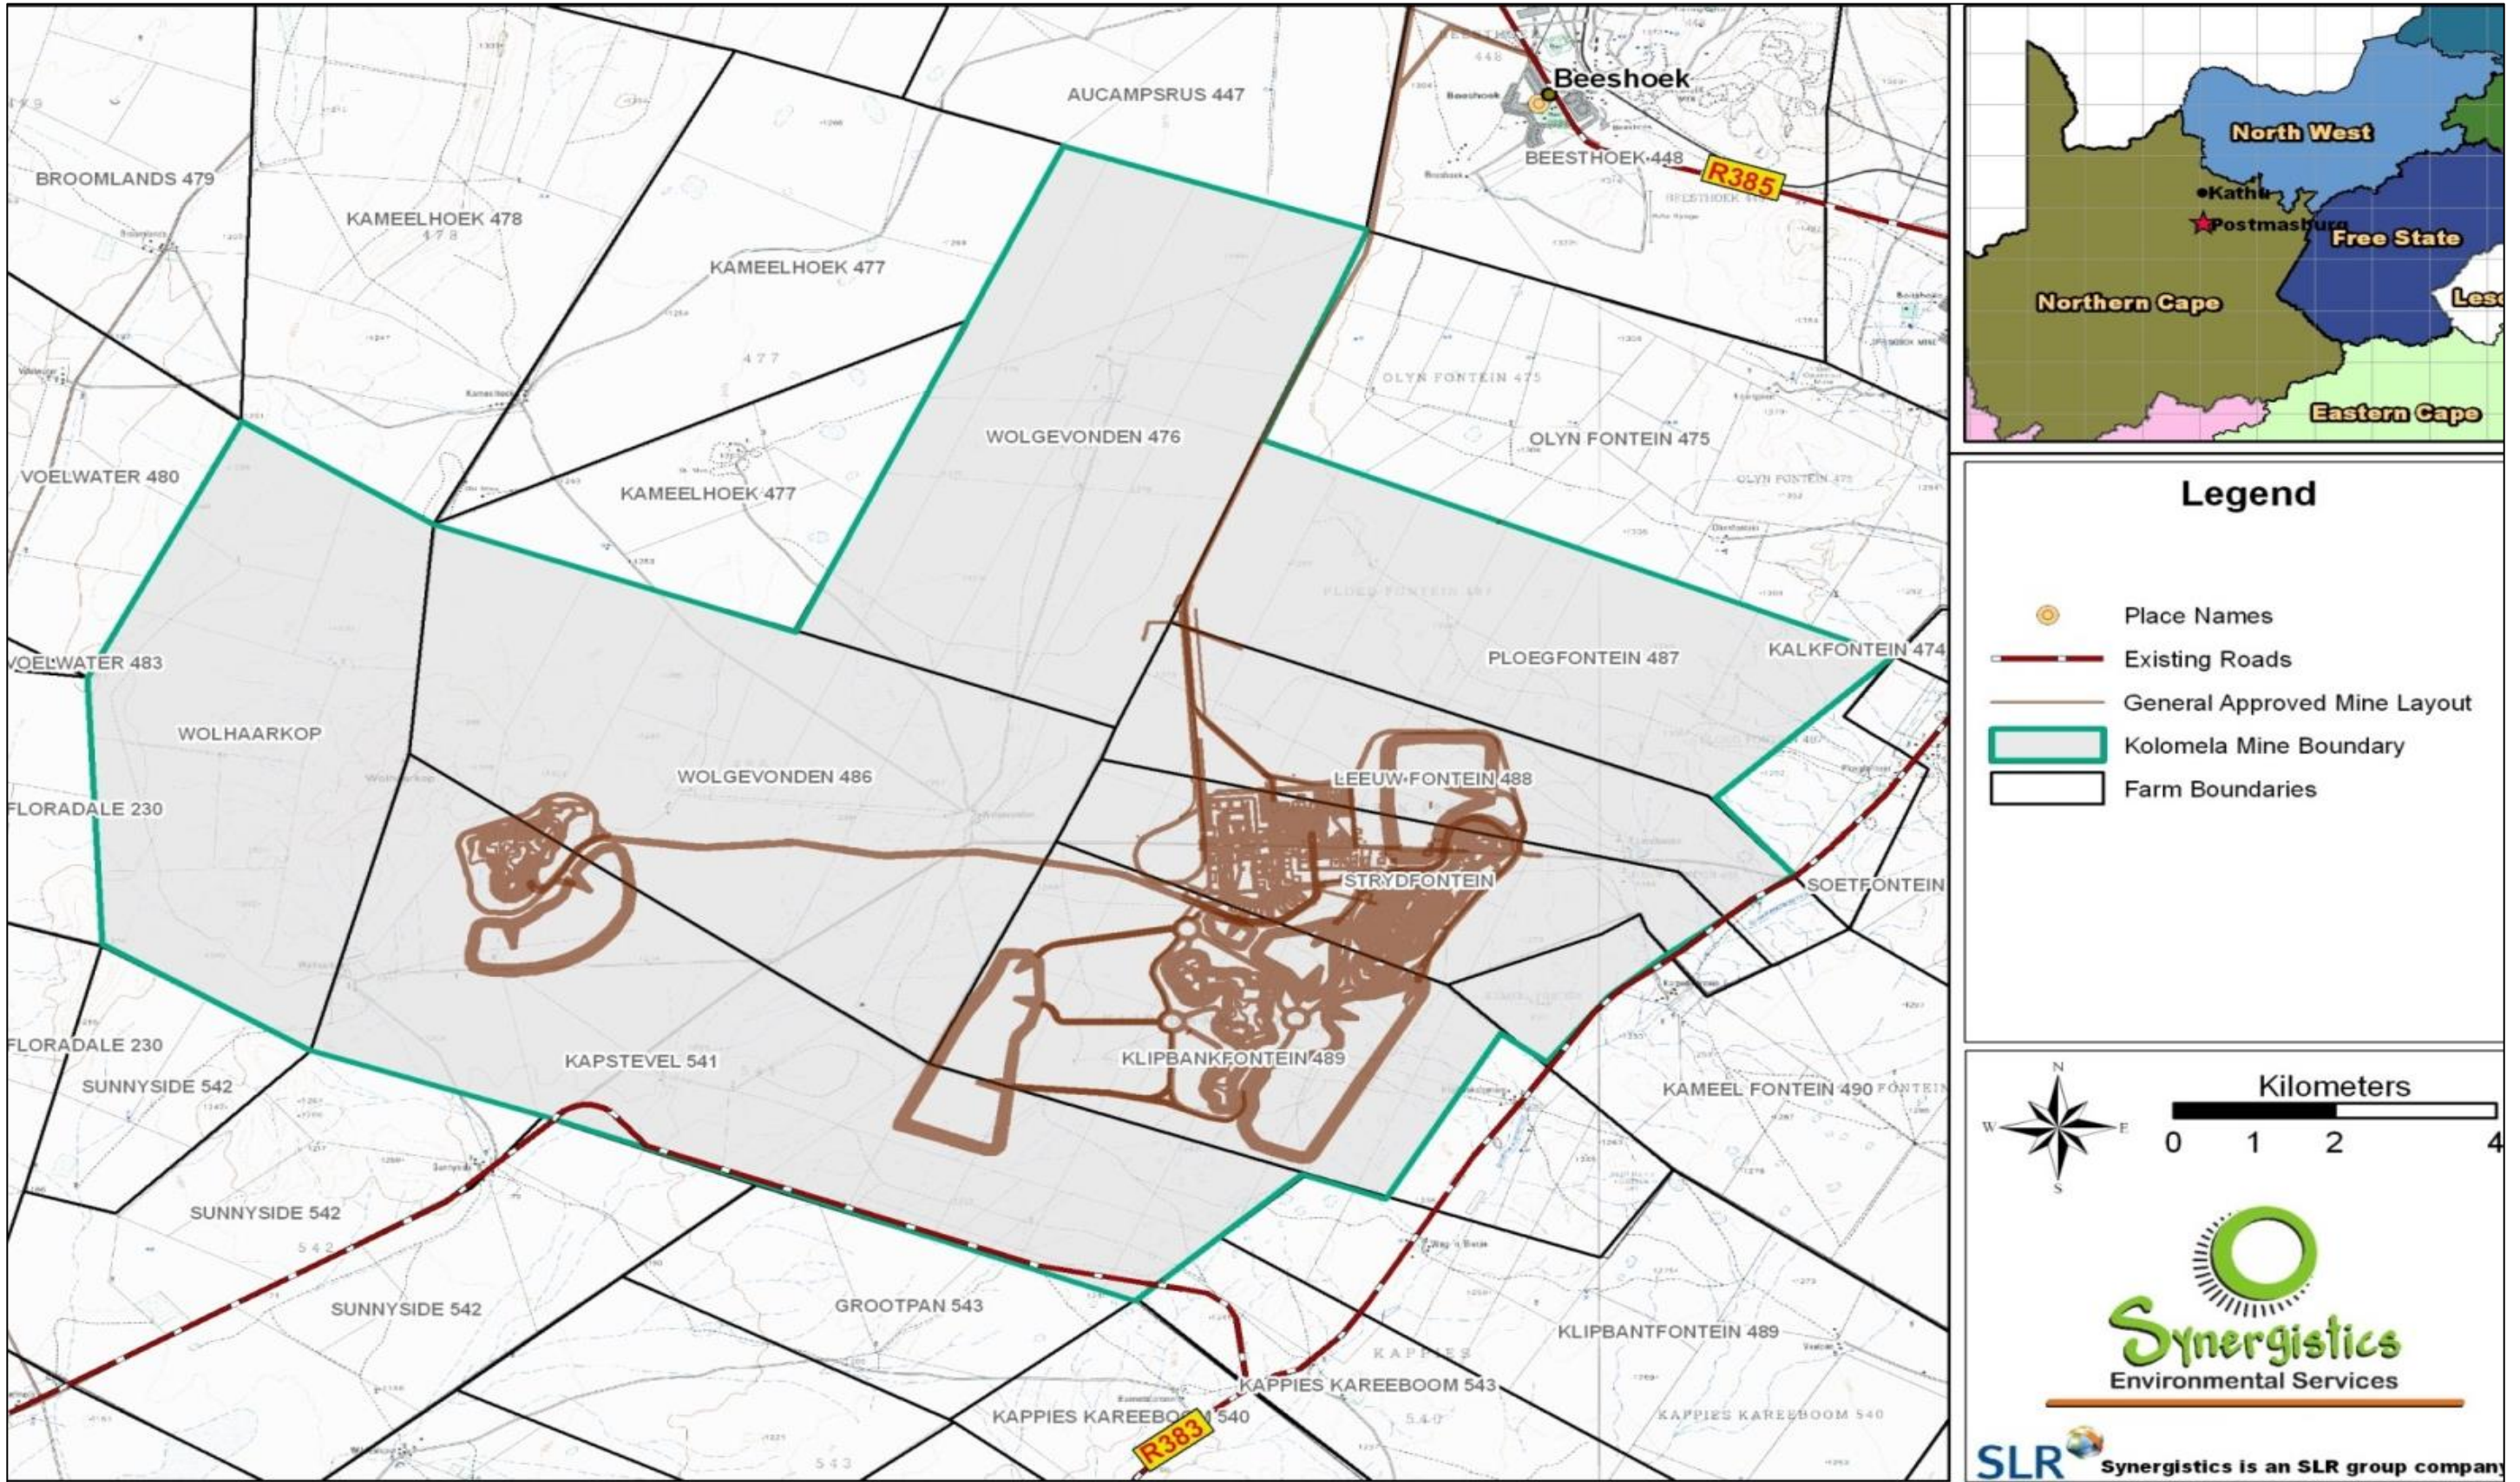

### Legend

- Place Name
- Main Road
- Farm Boundaries

Sishen Mine: 22°58'46.123"E 27°47'46.168"S  
 Kolomela Mine: 22°56'5.973"E 28°22'30.468"S

A north arrow and a scale bar are provided. The scale bar is marked in Kilometers with increments at 0, 25, and 50.

**Synergistics**  
Environmental Services

**SLR** Synergistics is a SLR group company

Appendix 3: Regional Location of the Kolomela Mine Expansion

Appendix 3: Approximate Location of the Kolomela Mine