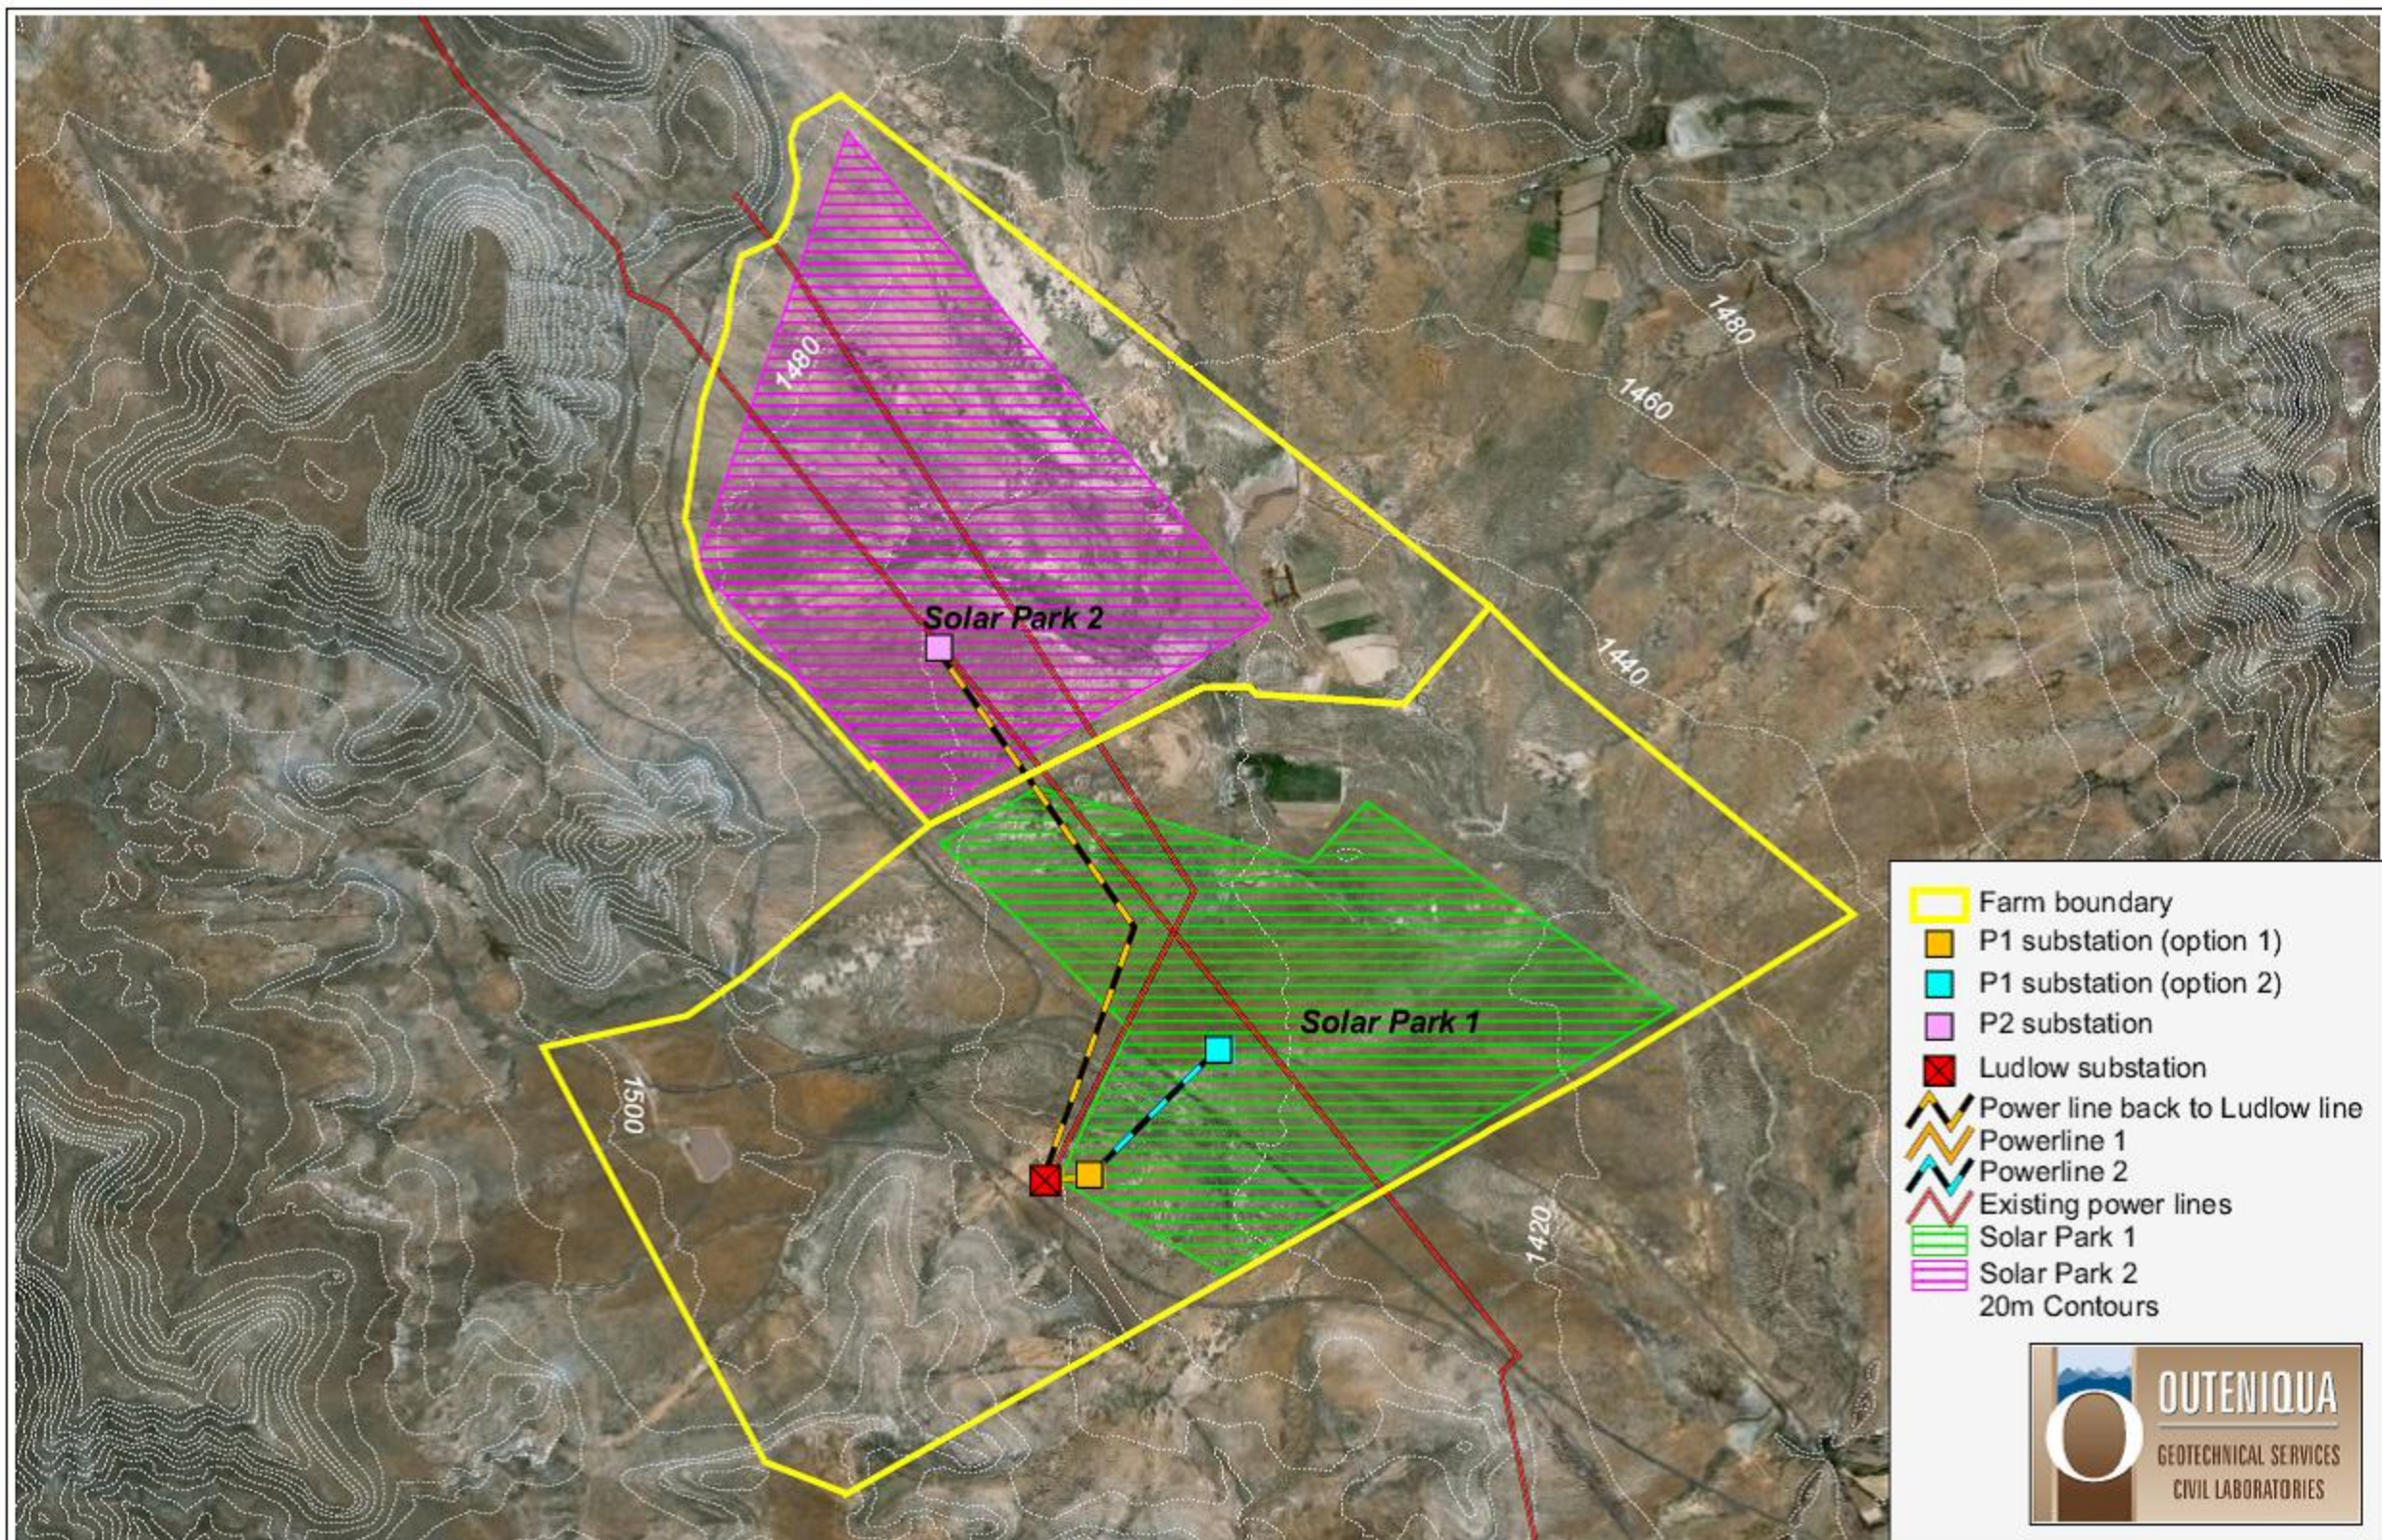

Middelburg Solar Energy Facility

Locality Map

Legend

-  National Road
-  Secondary Road
-  Railway Line
-  Perennial River
-  Non-perennial River
-  Power Line
-  Provincial Boundary
-  Tweefontein RE/11
-  Solar Park 1

Figure 2: Aerial photo of site