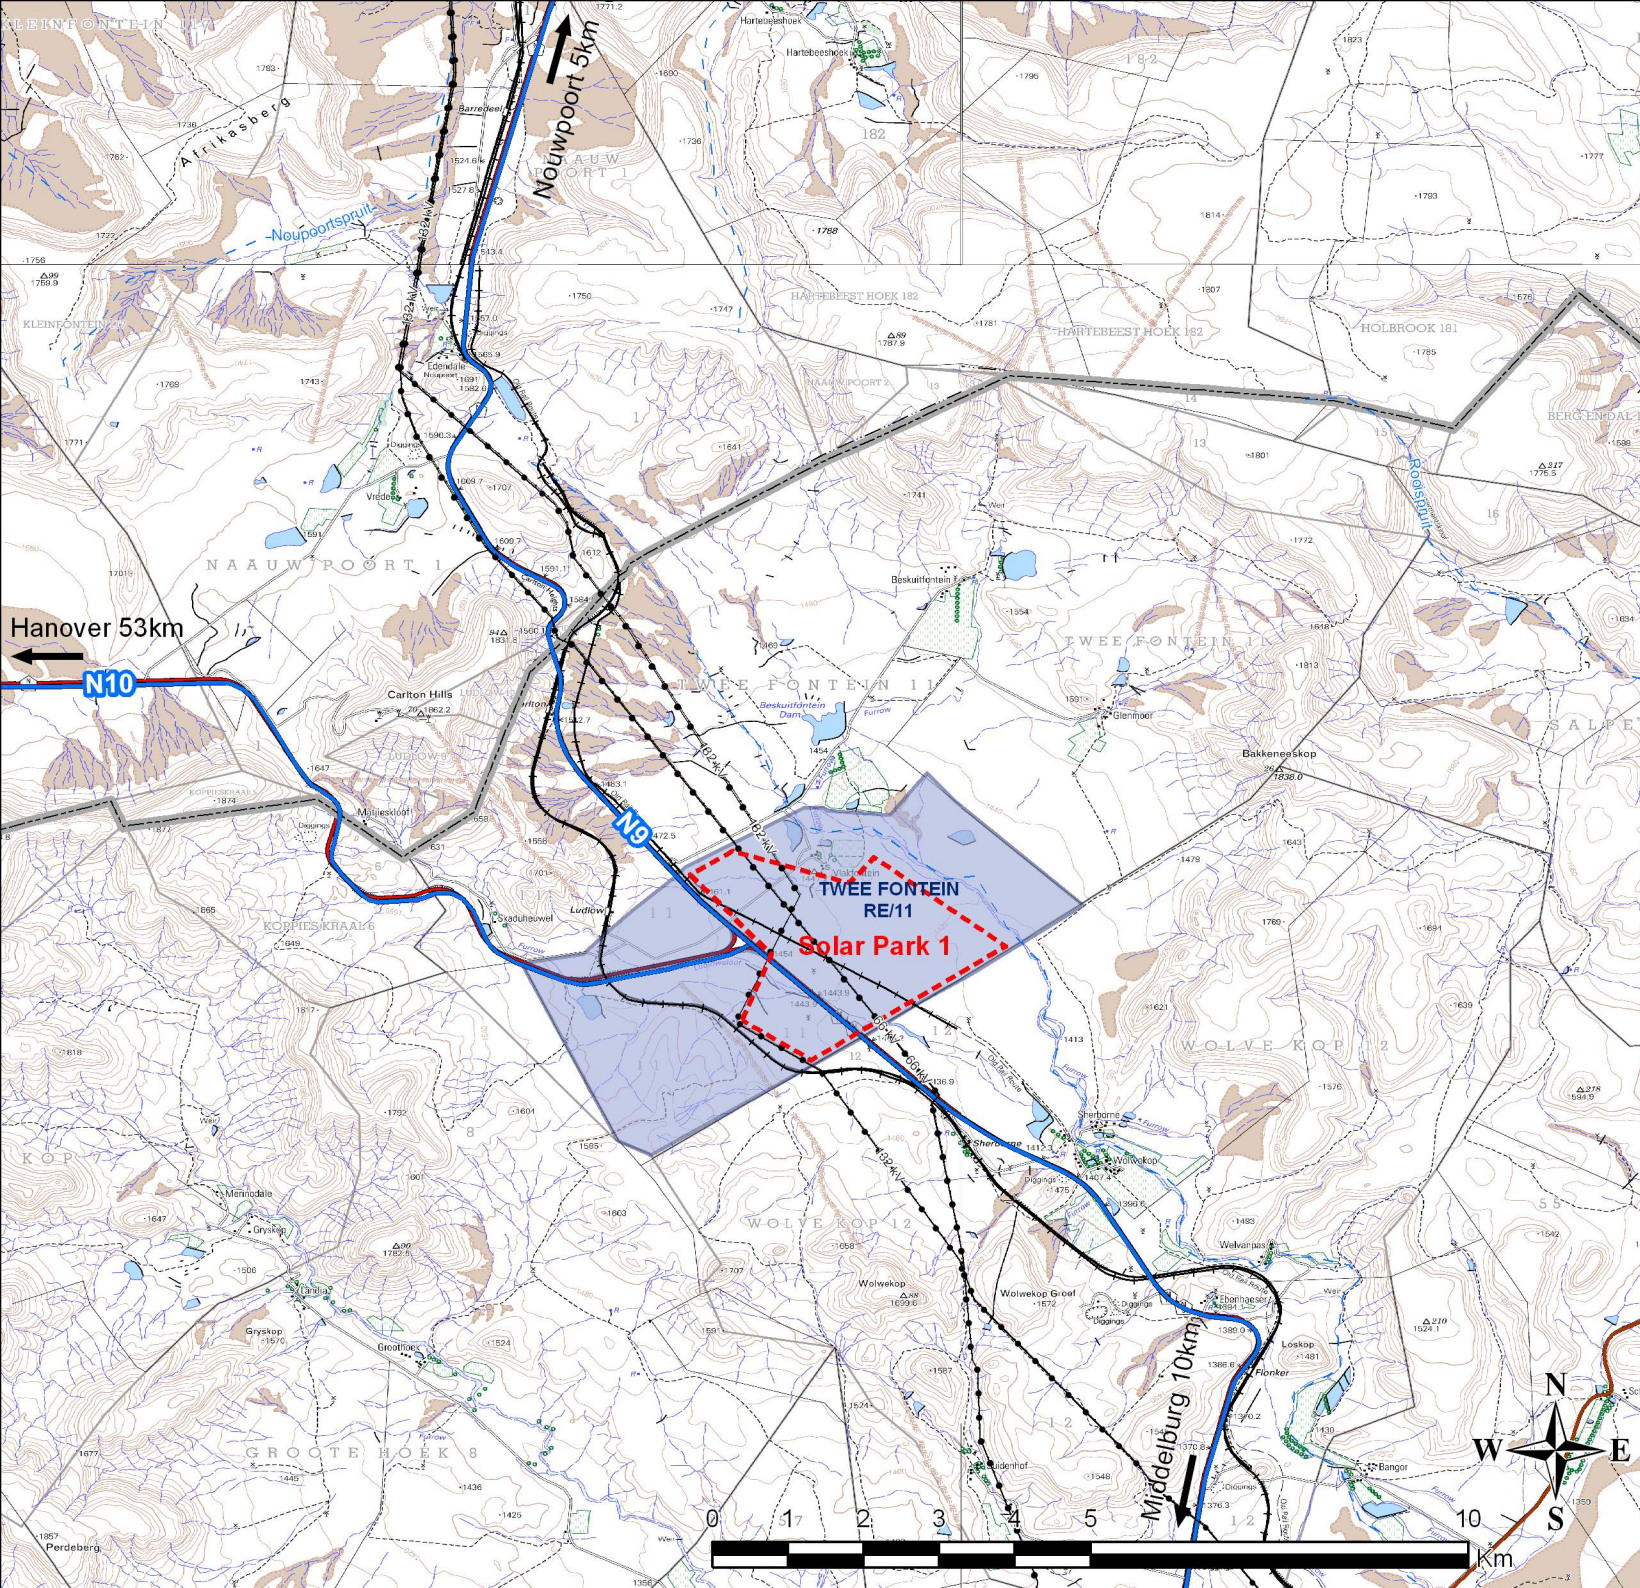

Middelburg Solar Energy Facility

Locality Map

Legend

-  National Road
-  Secondary Road
-  Railway Line
-  Perennial River
-  Non-perennial River
-  Power Line
-  Provincial Boundary
-  Tweefontein RE/11
-  Solar Park 1

Figure 2: Aerial photo of site