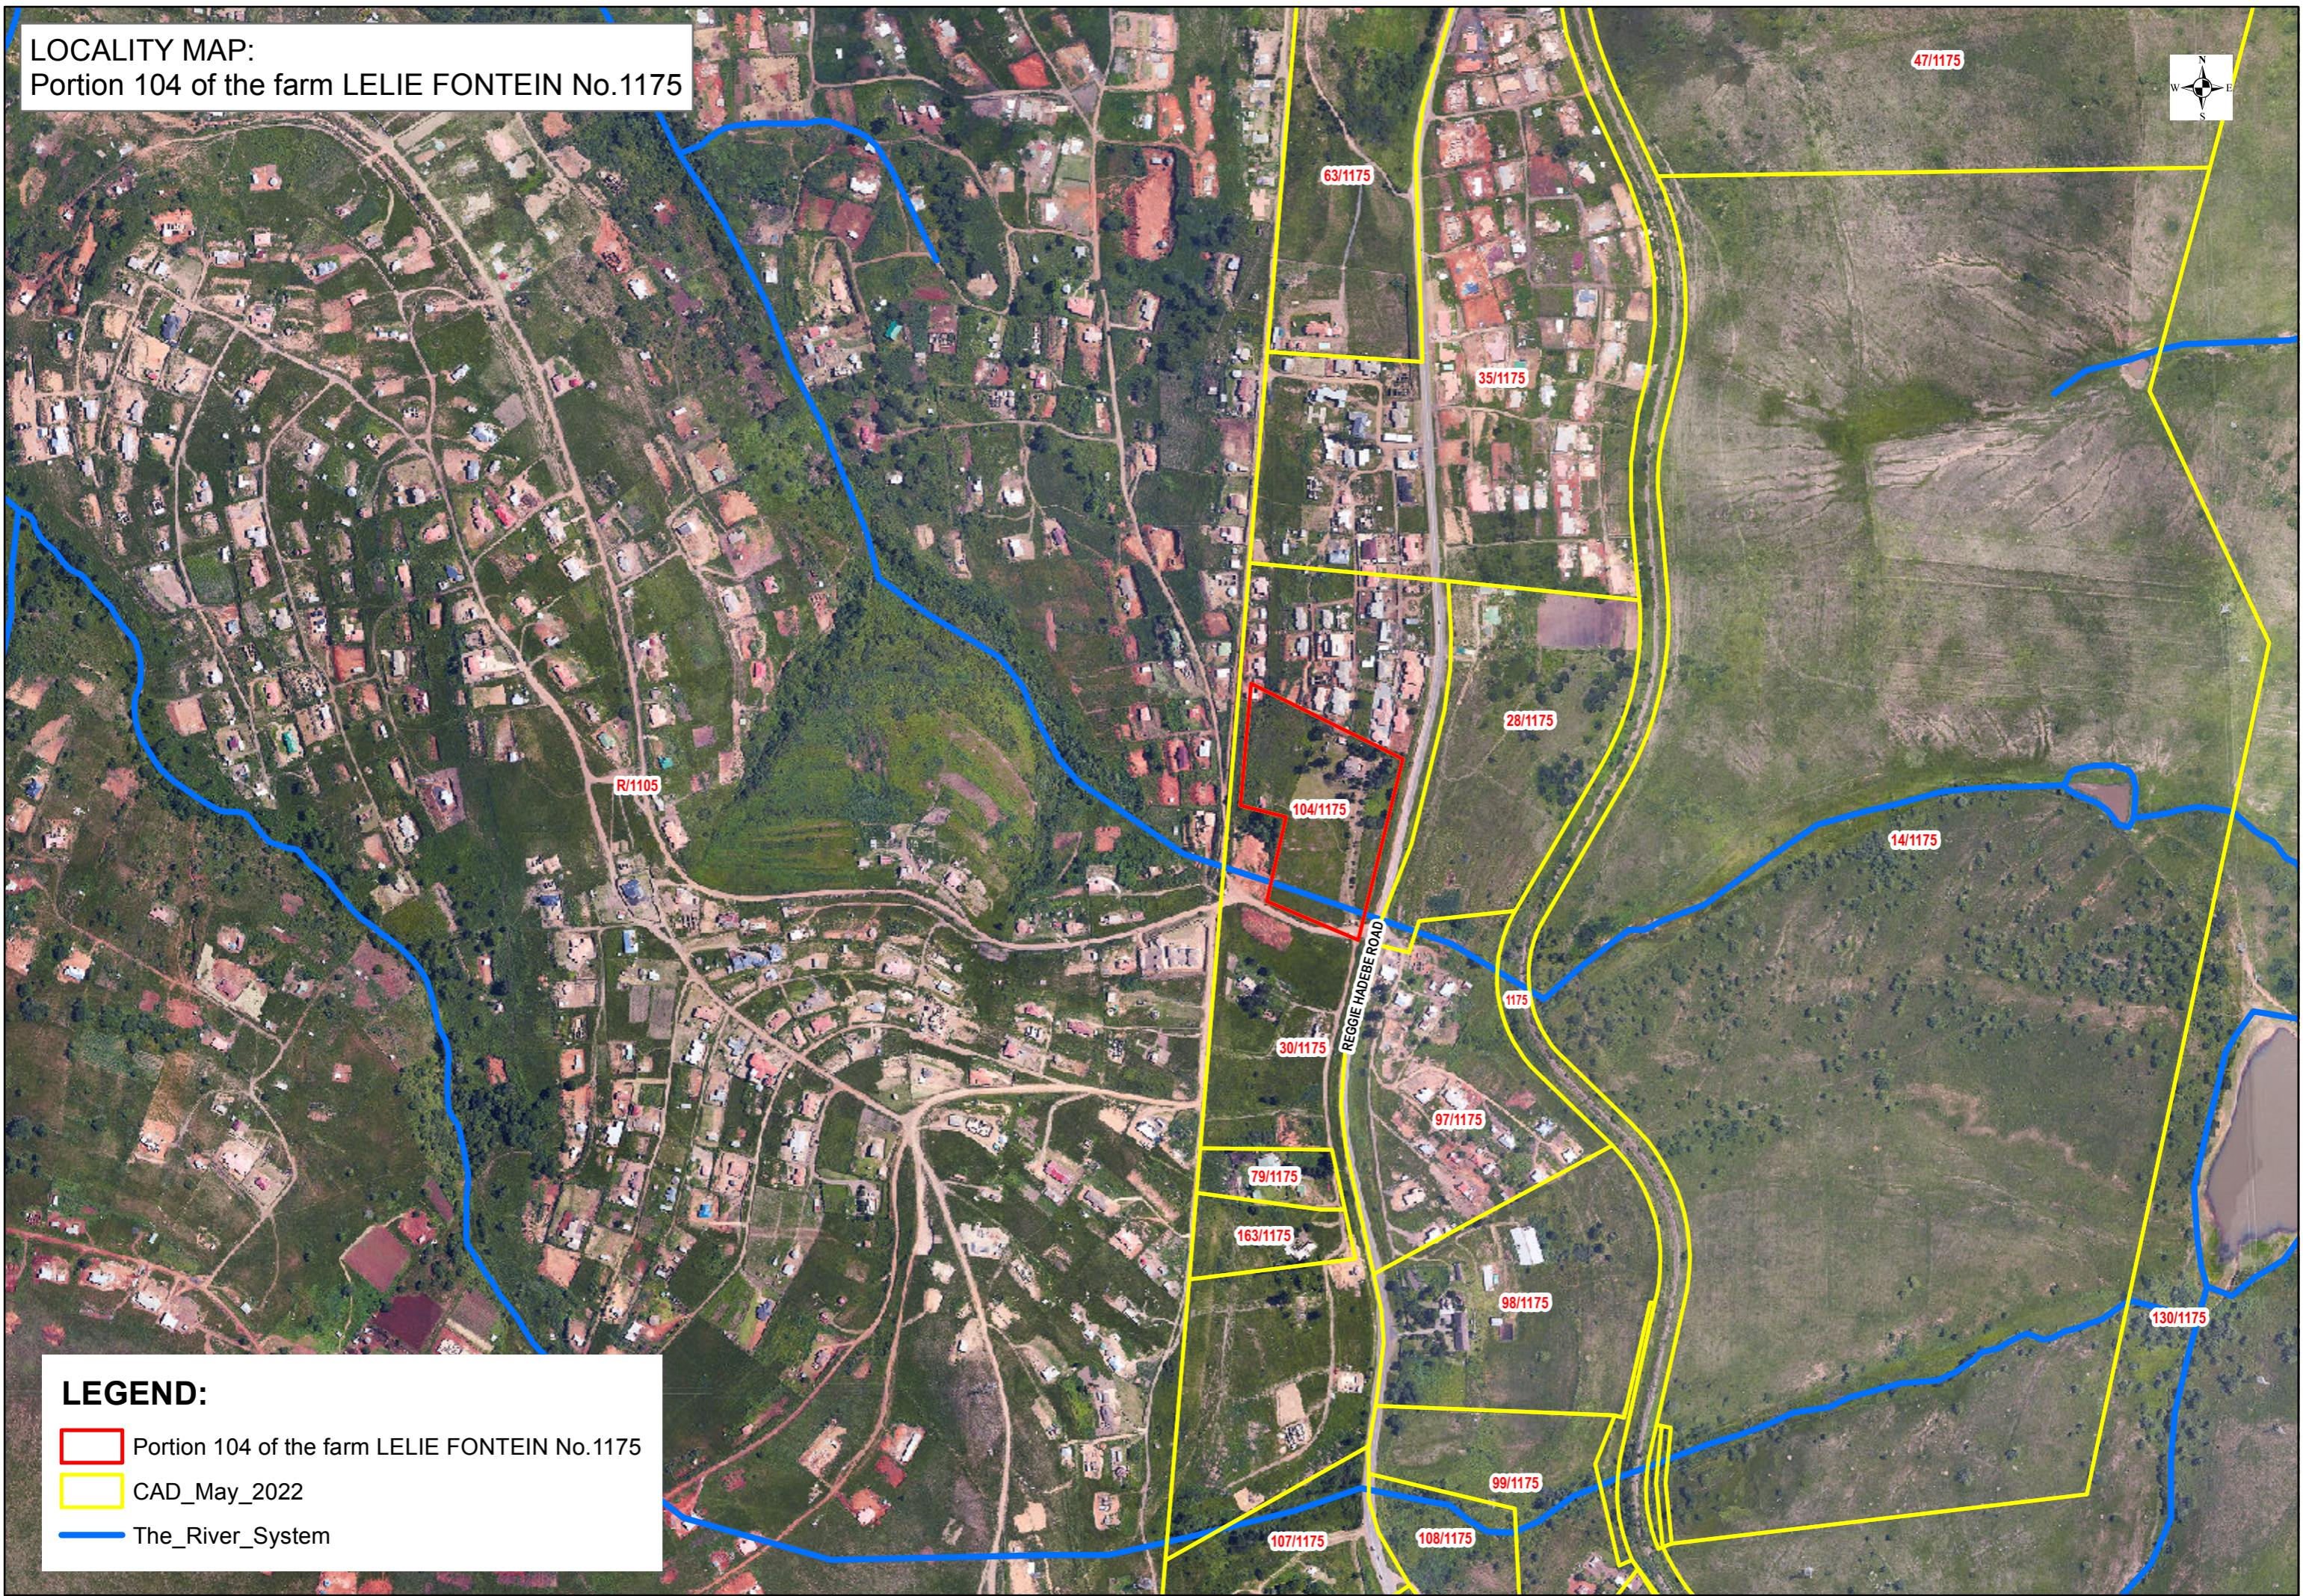

**LOCALITY MAP:**  
Portion 104 of the farm LELIE FONTEIN No.1175

**LEGEND:**

-  Portion 104 of the farm LELIE FONTEIN No.1175
-  CAD\_May\_2022
-  The\_River\_System