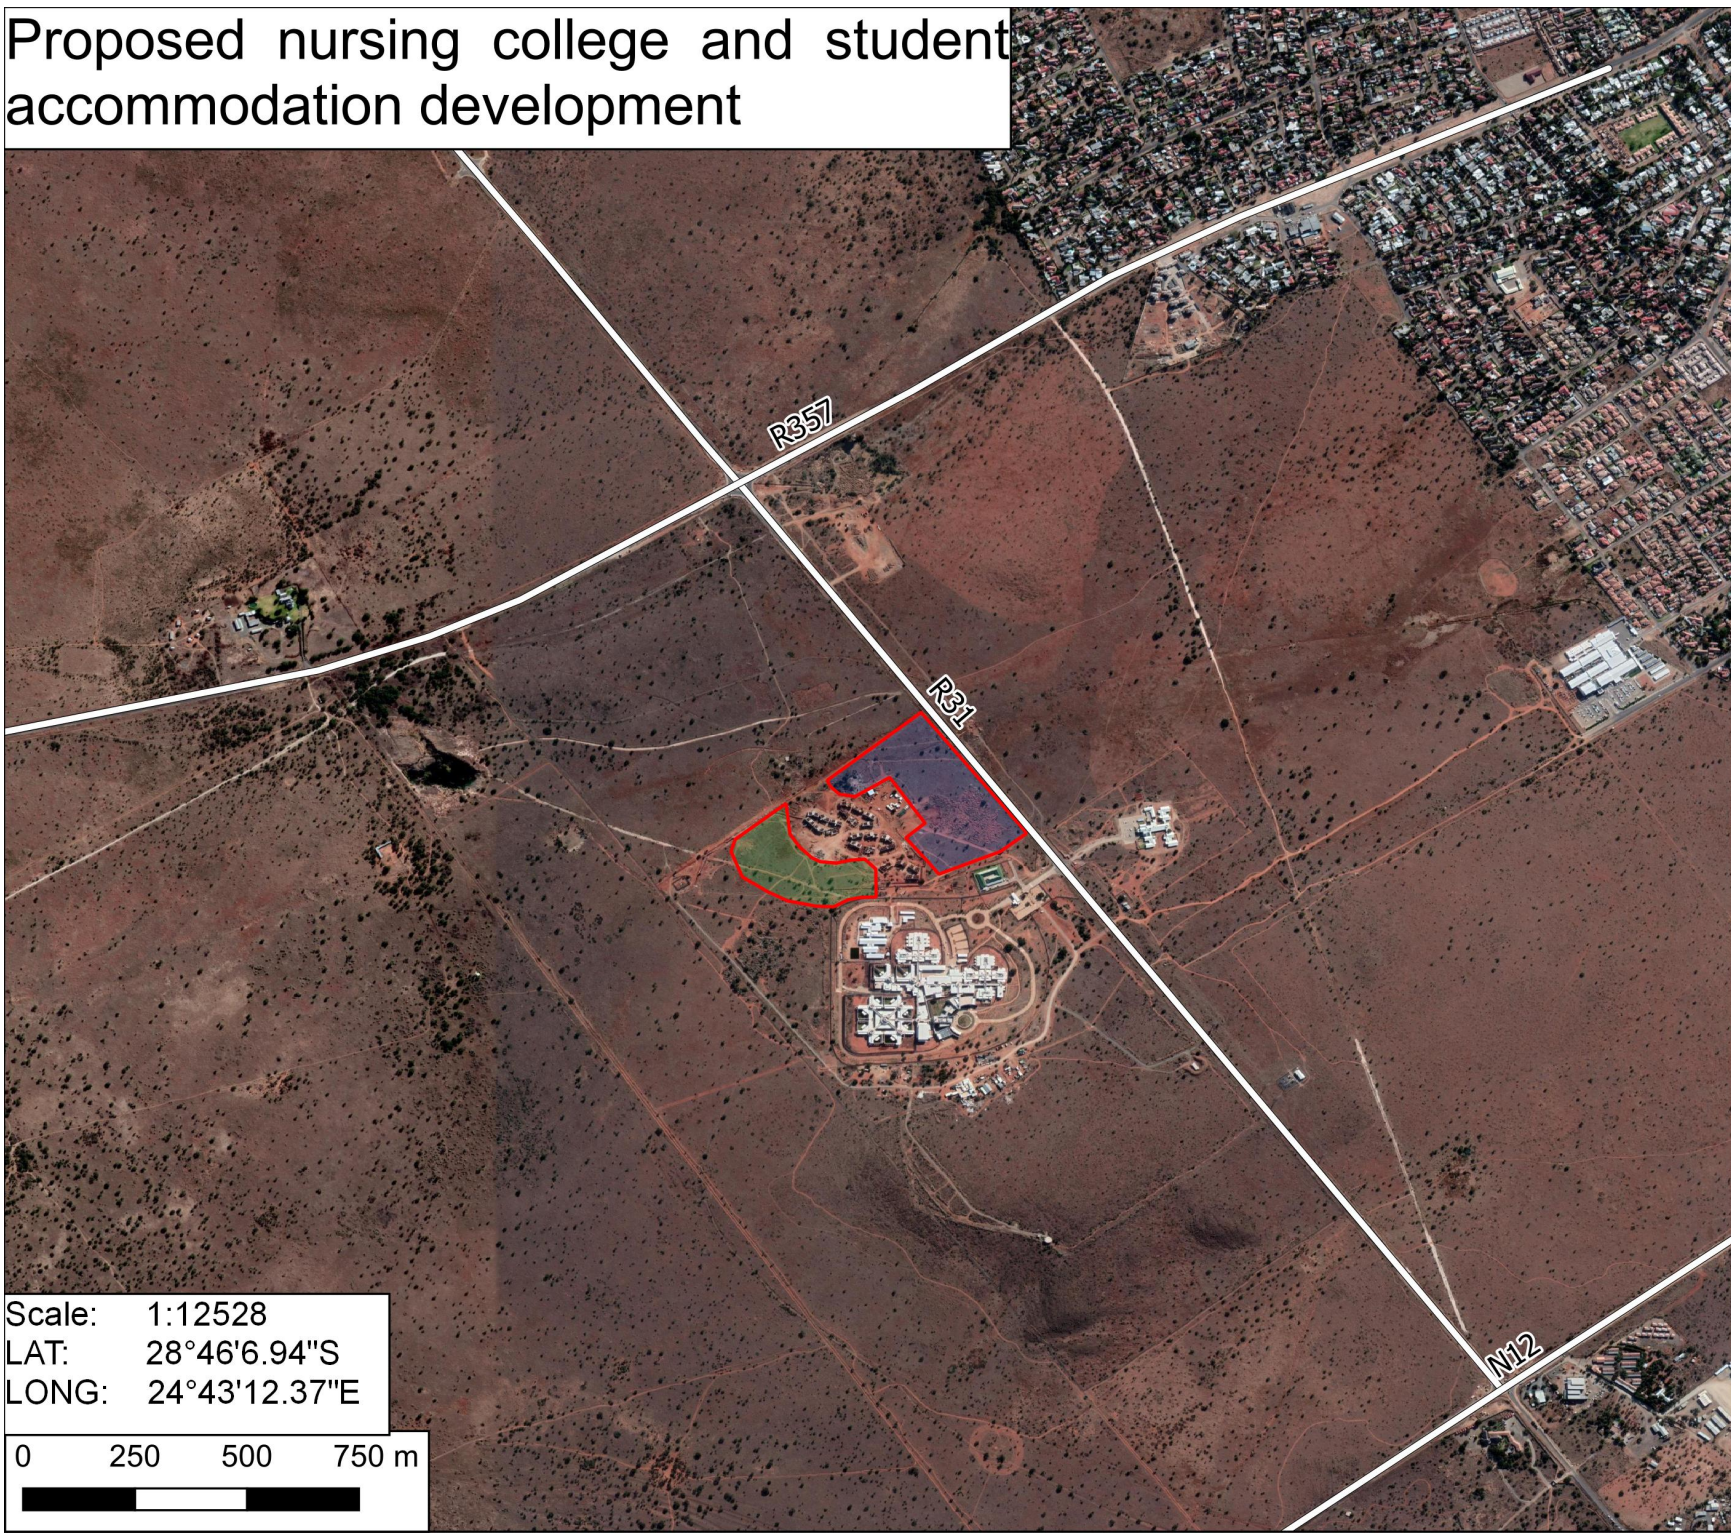

Bioregion: Eastern kalahari bushveld  
Vegetation type: Kimberley thornveld (SVk4)

Veg Map 2018

Kimberley Thornveld

cities\_and\_towns

Provincial borders

Veg Map 2018\_

Eastern Kalahari Bushveld Bioregion

# Proposed Nursing College and Accommodation

- Development area
  - Nursing college
  - Student accommodation
- Northern\_Cape\_CBA\_Map
  - Critical Biodiversity Area One
  - Critical Biodiversity Area Two
  - Ecological Support Area
  - Other Natural Areas
  - Protected Area
  - Storm water chanel
  - ROADS

# Proposed nursing college and student accommodation development

- Development area
- Nursing college
- Student accommodation
- cities and towns
- Provincial borders
- Roads

Scale: 1:12528  
LAT: 28°46'6.94"S  
LONG: 24°43'12.37"E

# Sensitivity map (SA National Land Cover)

- Nursing college 
- Student accommodation 
- Simplified SA NLC
- Forested land 
- Shrubland 
- Grassland 
- Waterbodies 
- Wetlands 
- Barren Land 
- Cultivated 
- Built-up 
- Mines & Quarries 