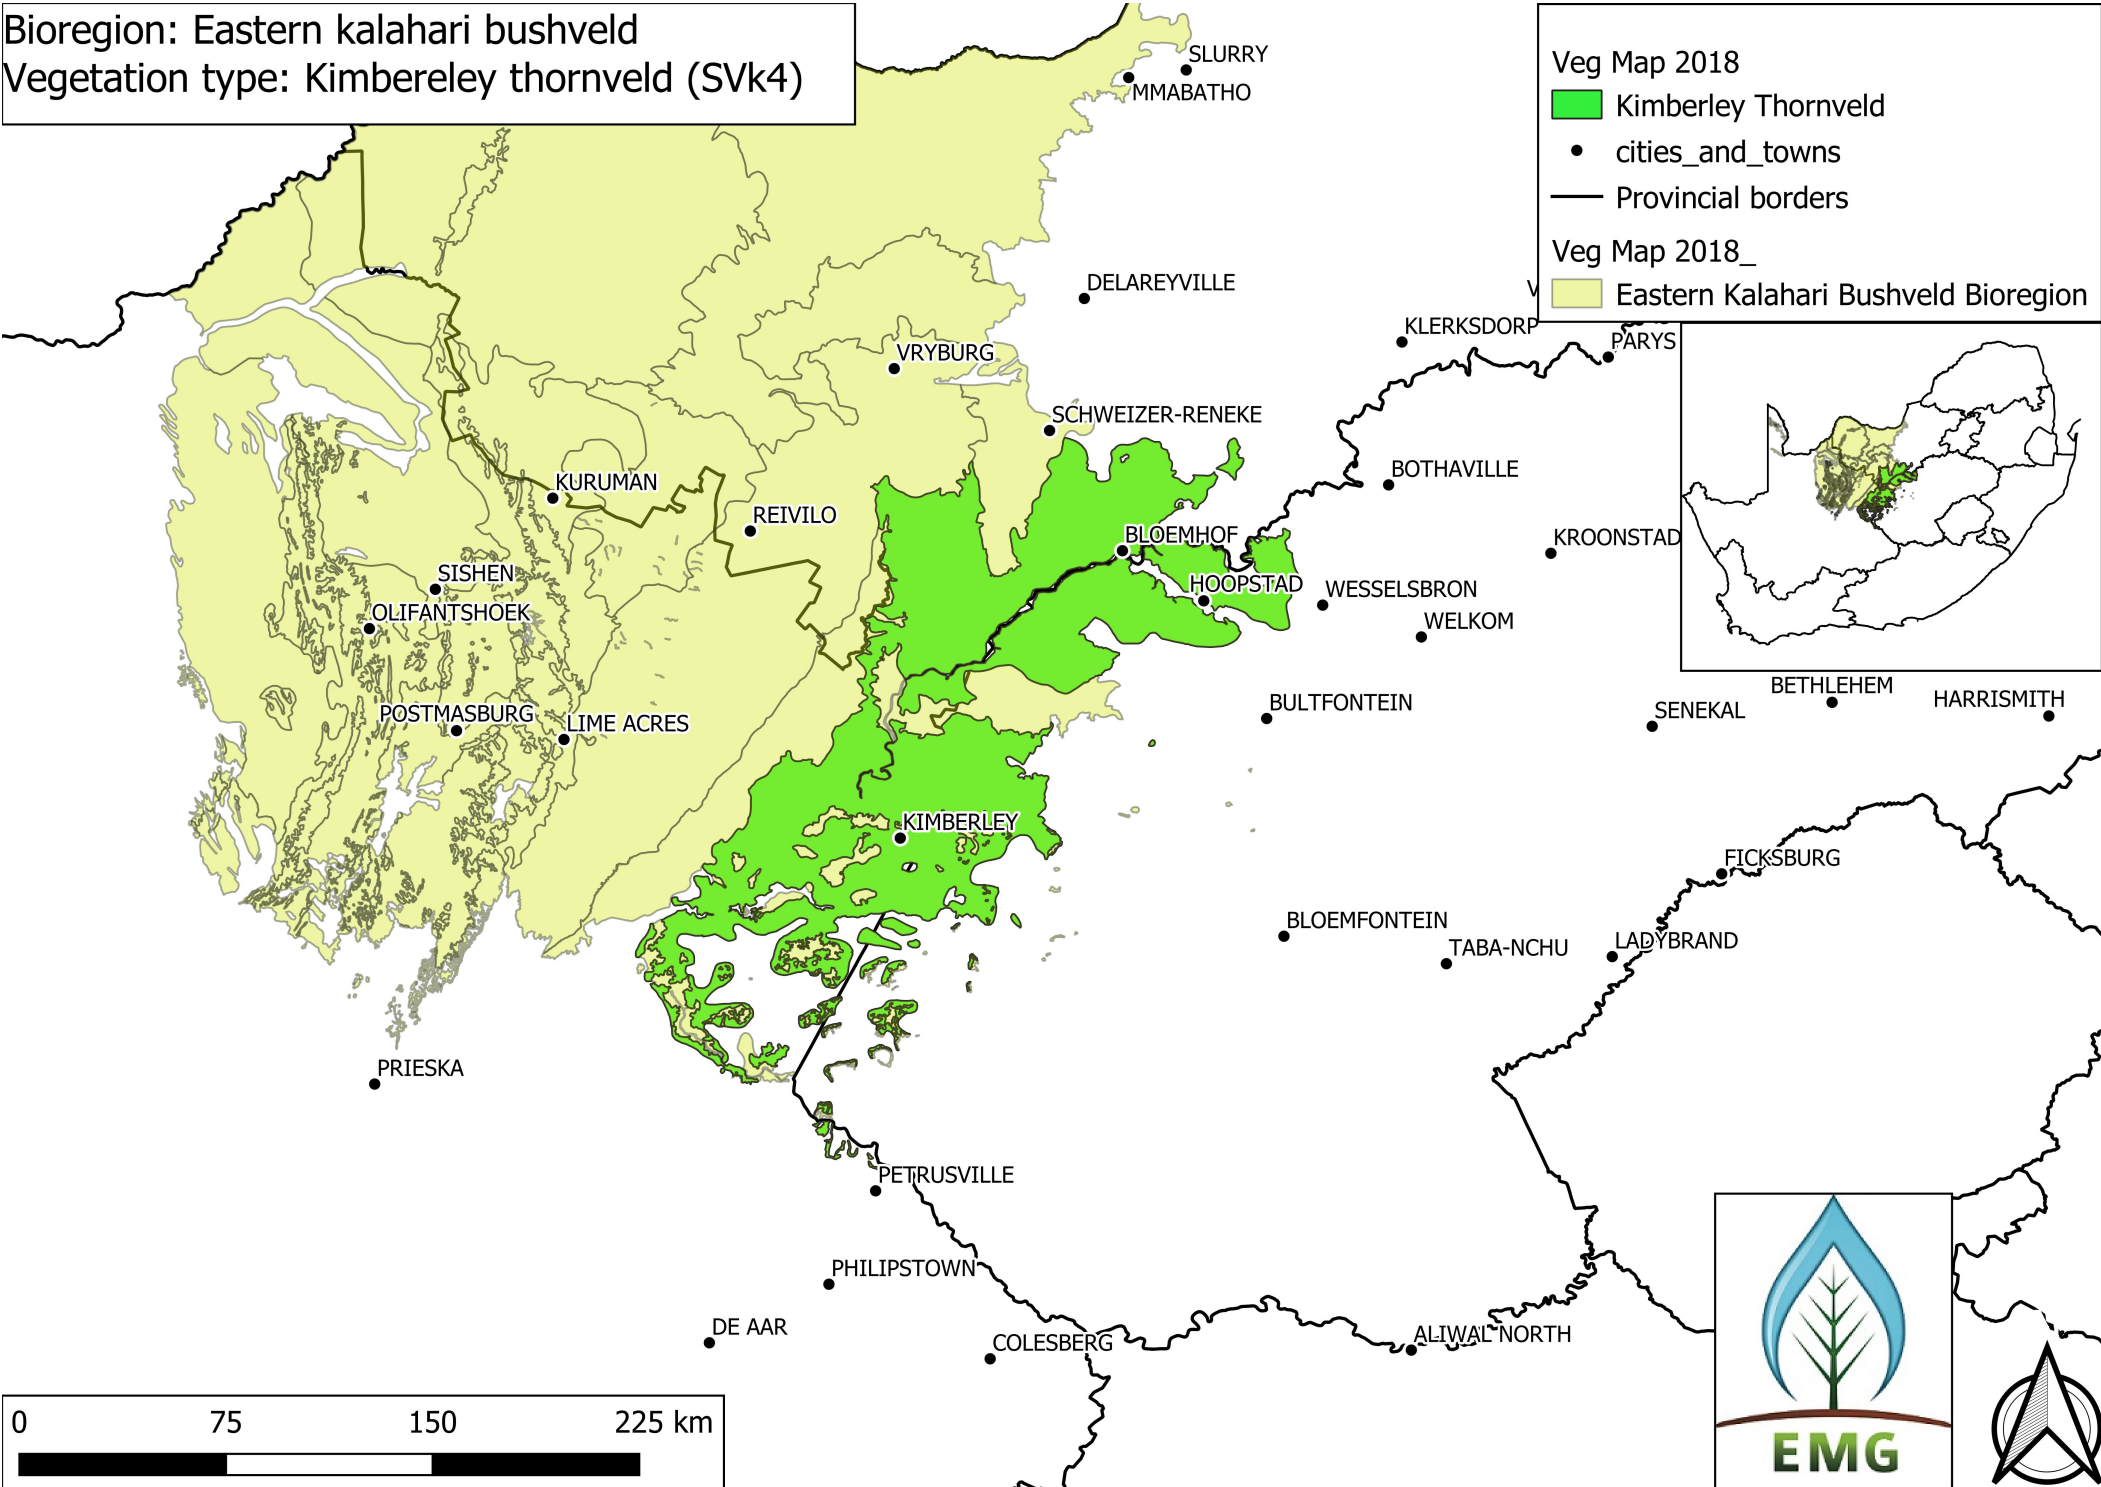

Bioregion: Eastern kalahari bushveld  
Vegetation type: Kimberley thornveld (SVk4)

Veg Map 2018

Kimberley Thornveld

cities\_and\_towns

Provincial borders

Veg Map 2018\_

Eastern Kalahari Bushveld Bioregion

# Proposed Nursing College and Accommodation

- Development area
  - Nursing college
  - Student accommodation
- Northern\_Cape\_CBA\_Map
  - Critical Biodiversity Area One
  - Critical Biodiversity Area Two
  - Ecological Support Area
  - Other Natural Areas
  - Protected Area
  - Storm water chanel
  - ROADS

0 0.25 0.5 0.75 km

# Proposed nursing college and student accommodation development

- Development area
- Nursing college
- Student accommodation
- cities and towns
- Provincial borders
- Roads

Scale: 1:12528  
LAT: 28°46'6.94"S  
LONG: 24°43'12.37"E