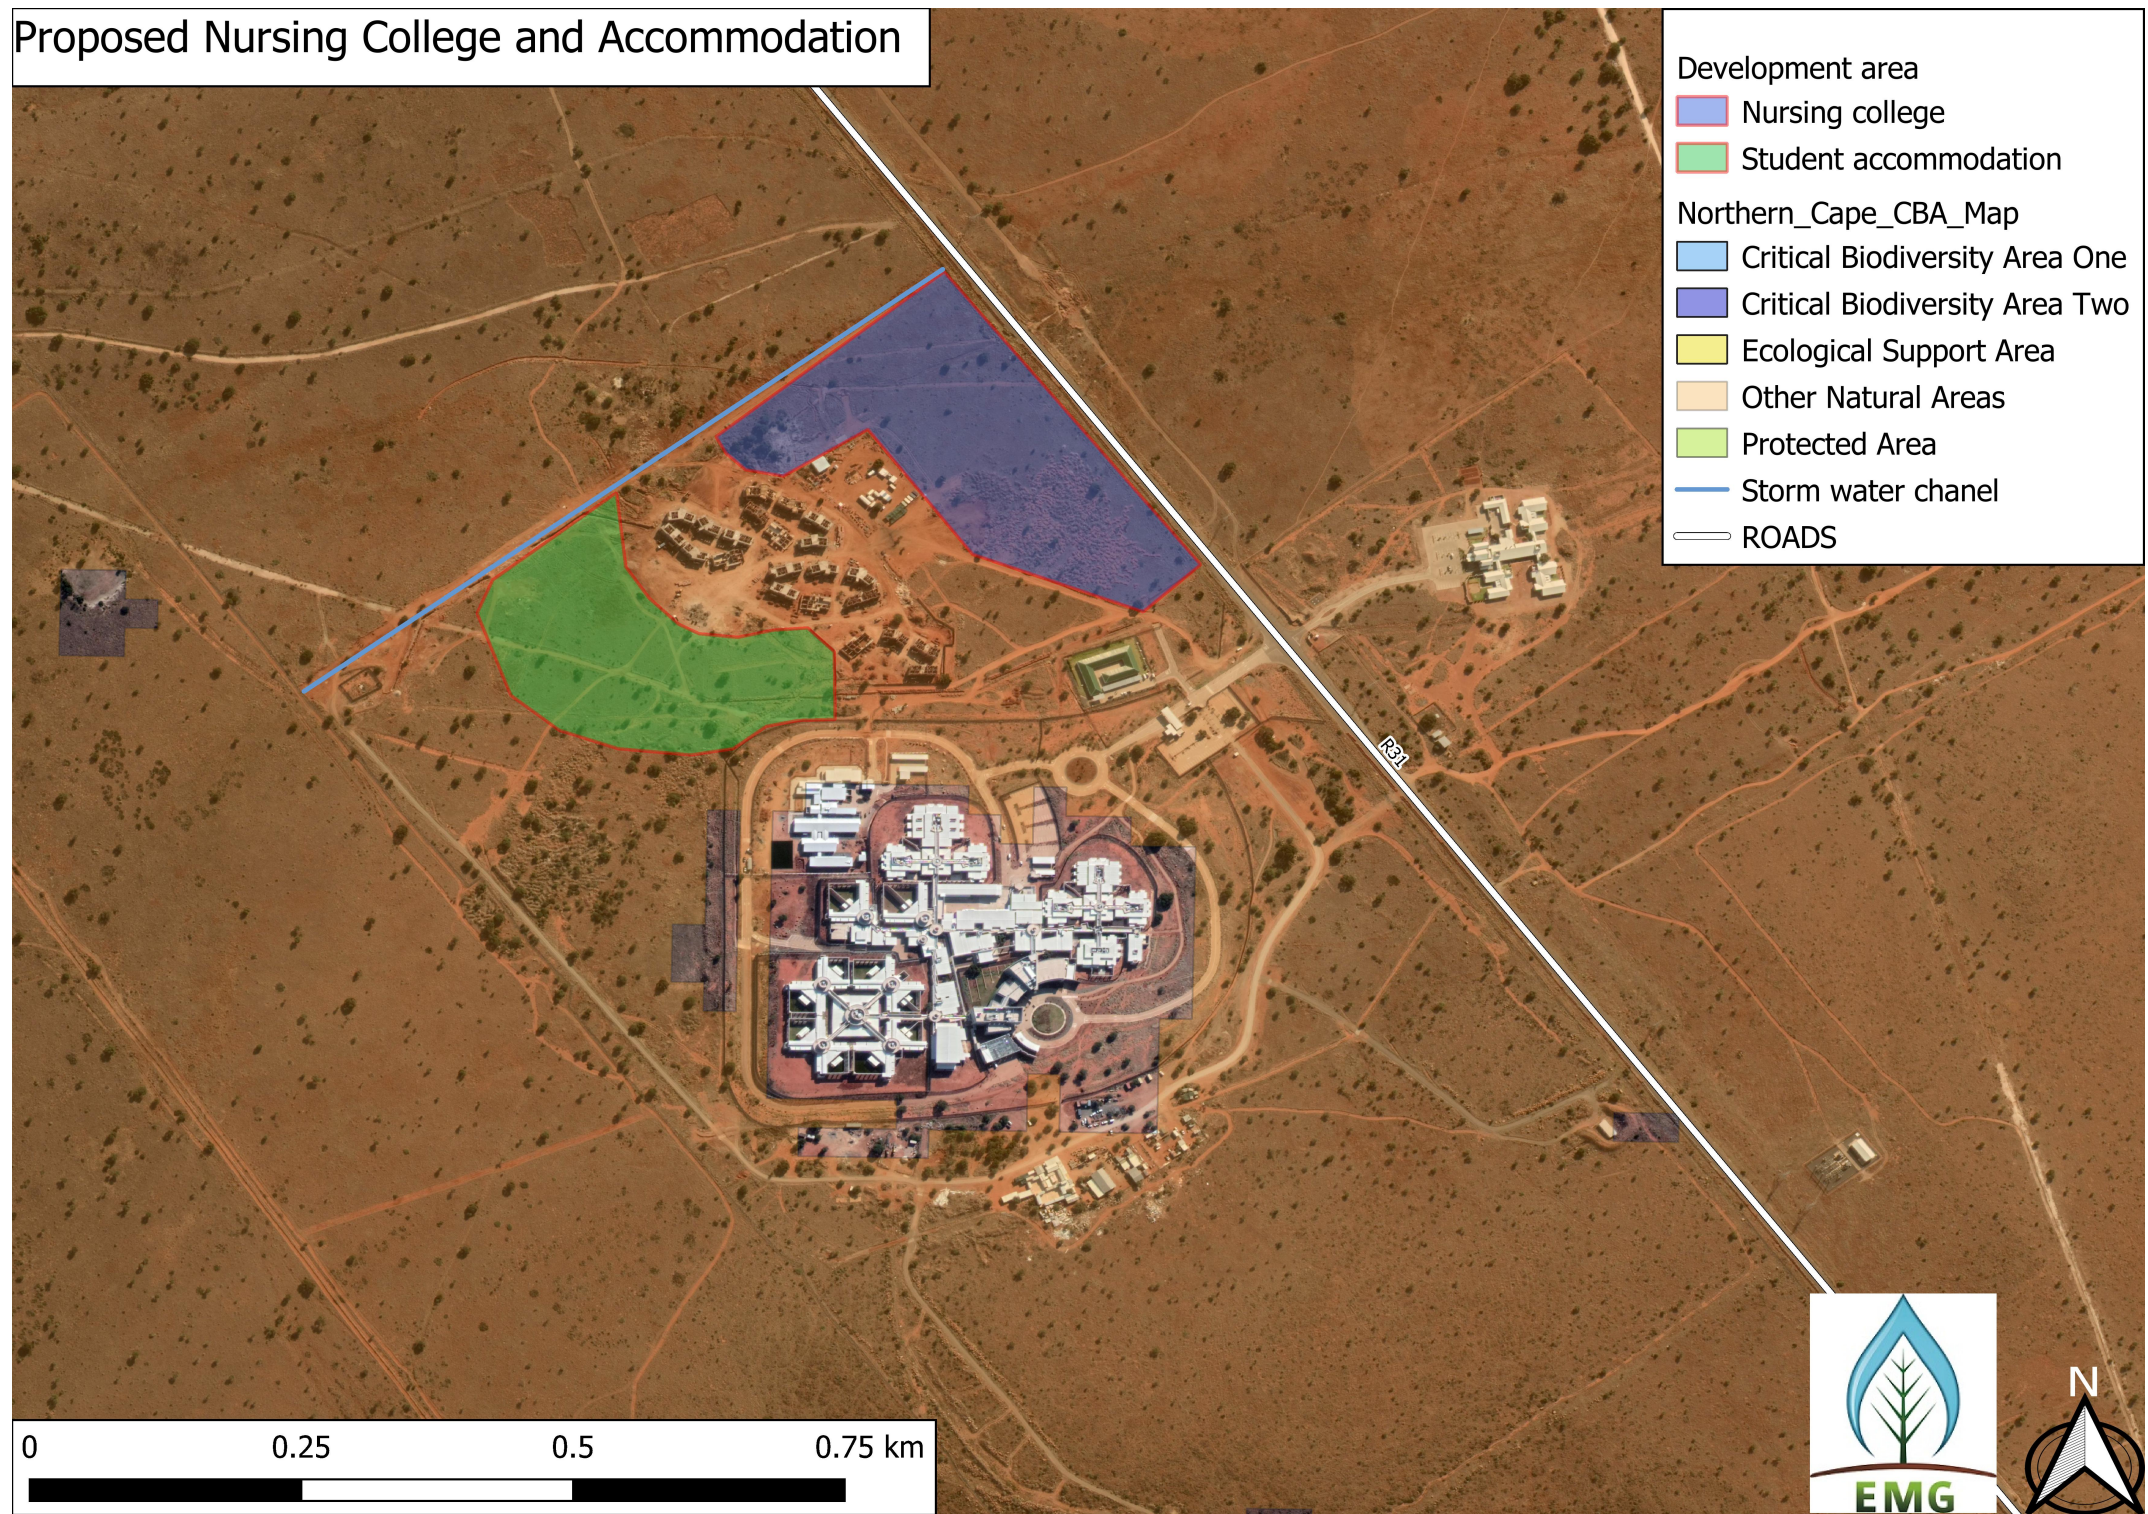

Bioregion: Eastern kalahari bushveld  
Vegetation type: Kimberley thornveld (SVk4)

Veg Map 2018

Kimberley Thornveld

cities\_and\_towns

Provincial borders

Veg Map 2018\_

Eastern Kalahari Bushveld Bioregion

# Proposed Nursing College and Accommodation

- Development area
  - Nursing college
  - Student accommodation
- Northern\_Cape\_CBA\_Map
  - Critical Biodiversity Area One
  - Critical Biodiversity Area Two
  - Ecological Support Area
  - Other Natural Areas
  - Protected Area
  - Storm water chanel
  - ROADS

# Proposed nursing college and student accommodation development

- Development area
- Nursing college
- Student accommodation
- cities and towns
- Provincial borders
- Roads

Scale: 1:12528  
LAT: 28°46'6.94"S  
LONG: 24°43'12.37"E

# Sensitivity map (SA National Land Cover)

- Nursing college 
- Student accommodation 
- Simplified SA NLC
- Forested land 
- Shrubland 
- Grassland 
- Waterbodies 
- Wetlands 
- Barren Land 
- Cultivated 
- Built-up 
- Mines & Quarries 