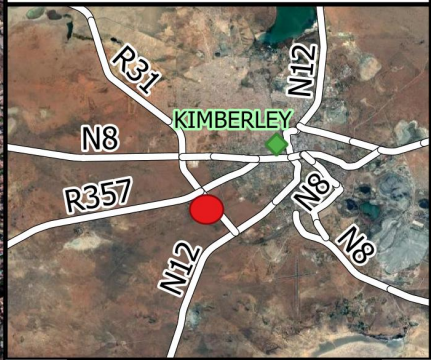

Bioregion: Eastern kalahari bushveld  
Vegetation type: Kimberley thornveld (SVk4)

Veg Map 2018

Kimberley Thornveld

cities\_and\_towns

Provincial borders

Veg Map 2018\_

Eastern Kalahari Bushveld Bioregion

# Proposed Nursing College and Accommodation

- Development area
  - Nursing college
  - Student accommodation
- Northern\_Cape\_CBA\_Map
  - Critical Biodiversity Area One
  - Critical Biodiversity Area Two
  - Ecological Support Area
  - Other Natural Areas
  - Protected Area
  - Storm water chanel
  - ROADS

# Proposed nursing college and student accommodation development

- Development area
- Nursing college
- Student accommodation
- cities and towns
- Provincial borders
- Roads

Scale: 1:12528  
LAT: 28°46'6.94"S  
LONG: 24°43'12.37"E