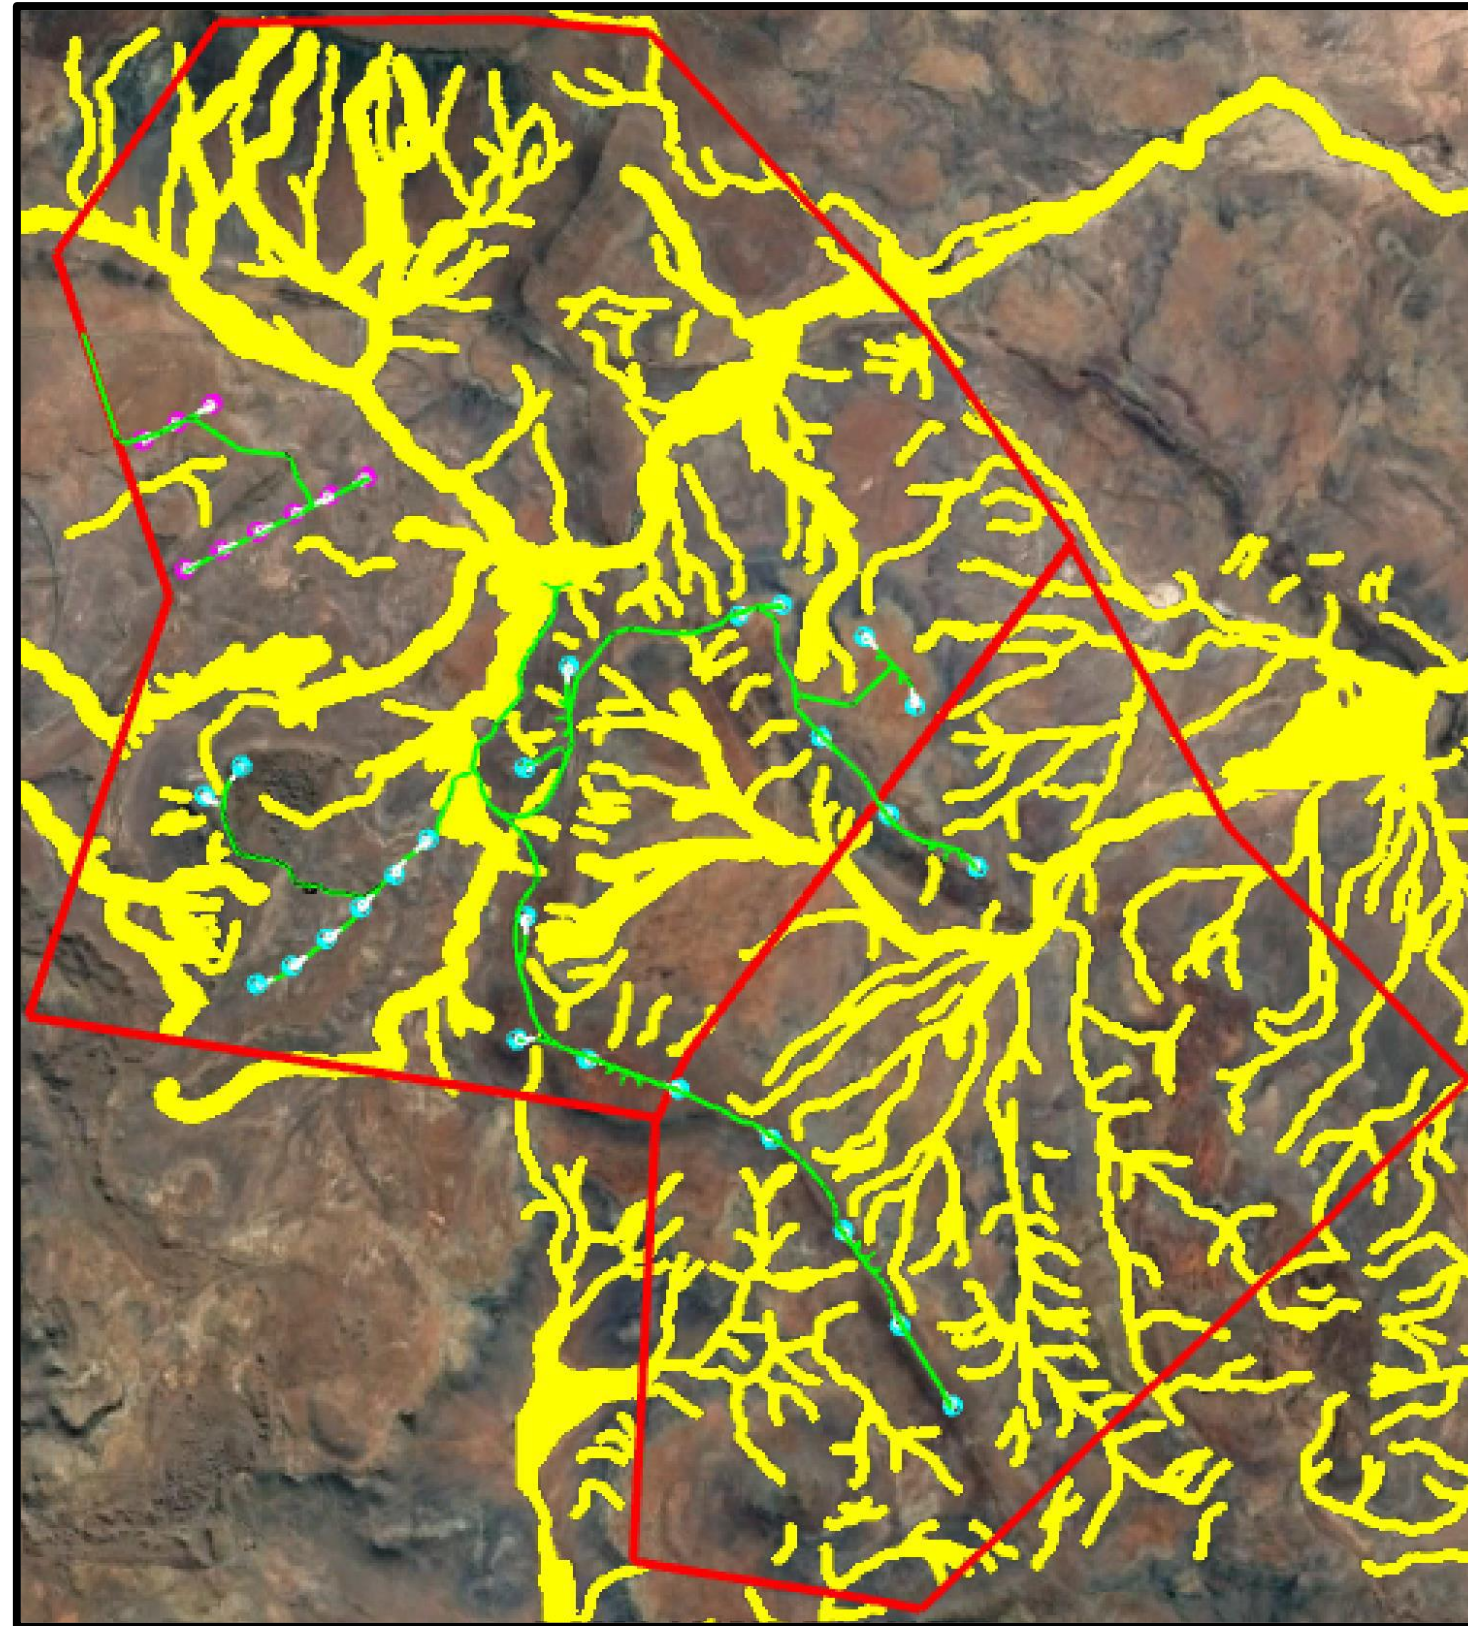

APPENDIX A: Modderfontein WEF – Aquatic Buffer / Setback Areas

Aquatic Sensitivity

Figure for Illustrative Purposes Only

Terramanzi Environmental Consulting Project No. 201101 (July 2021)

tel: +27 21 701 5228
fax: +27 86 558 1213
mobile: +27 82 575 3800