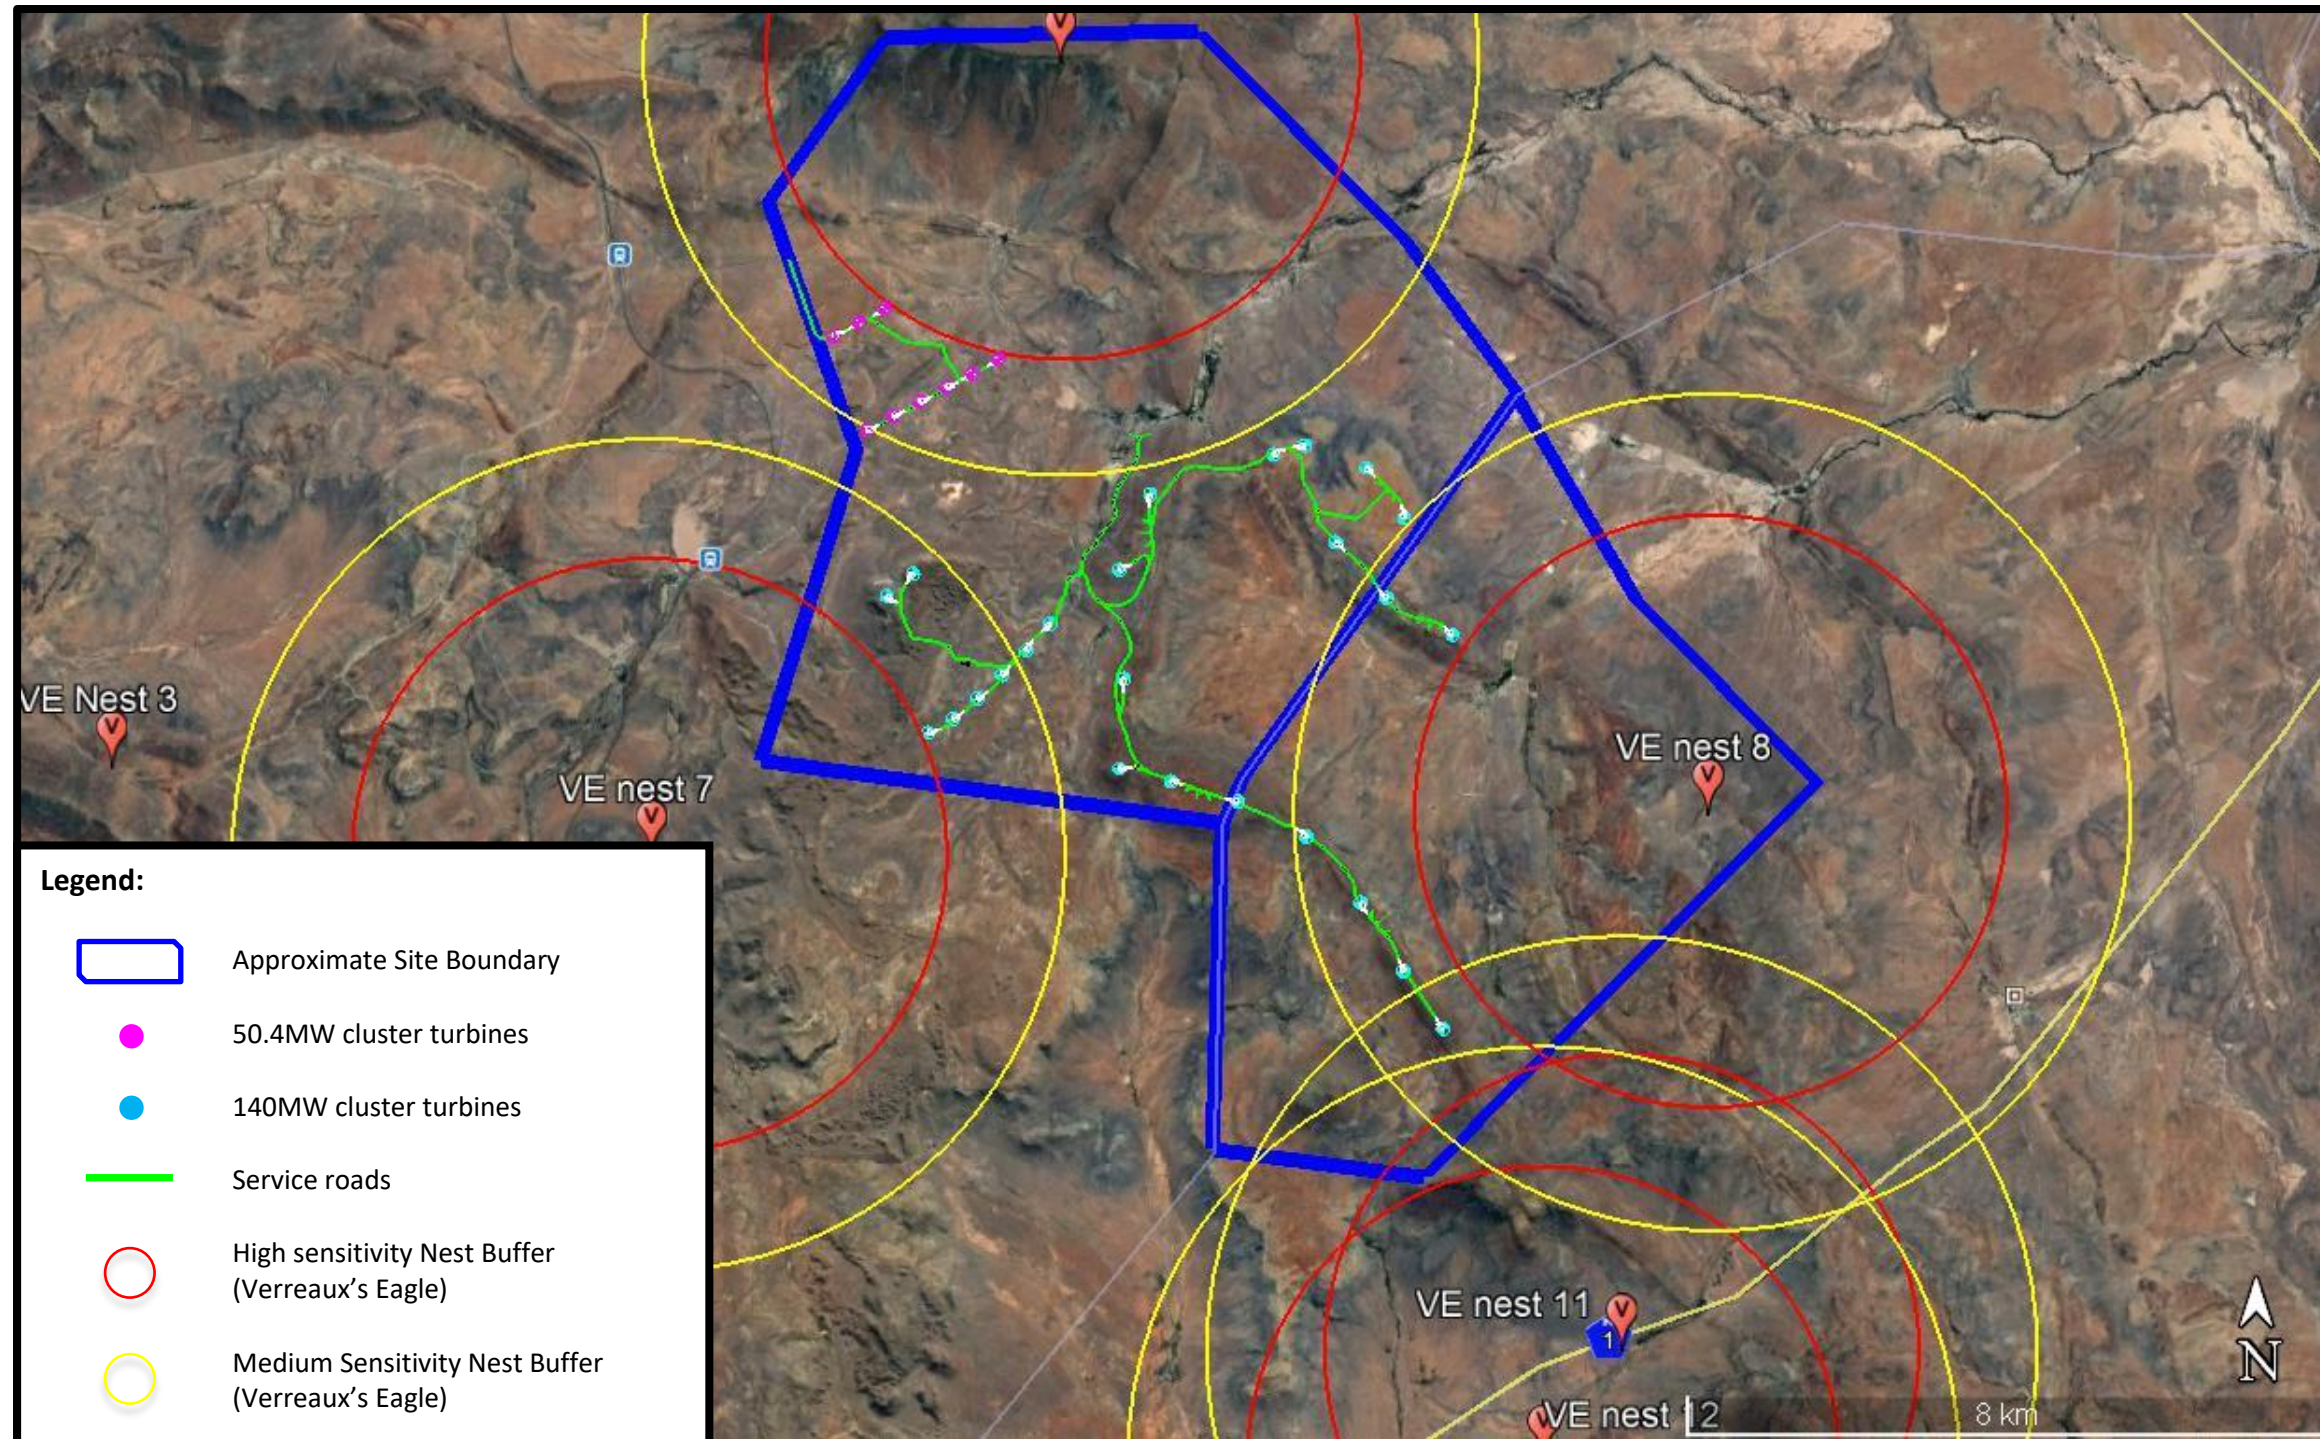

APPENDIX A: Modderfontein WEF – Avifaunal – Nest Buffer Zones

Avifaunal Sensitivity

Figure for Illustrative Purposes Only

Terramanzi Environmental Consulting Project No. 201101 (July 2021)

tel: +27 21 701 5228
fax: +27 86 558 1213
mobile: +27 82 575 3800

email: info@terramanzi.co.za
website: www.terramanzi.co.za

postal: postnet suite 211, private bag X26, tokai, 7966