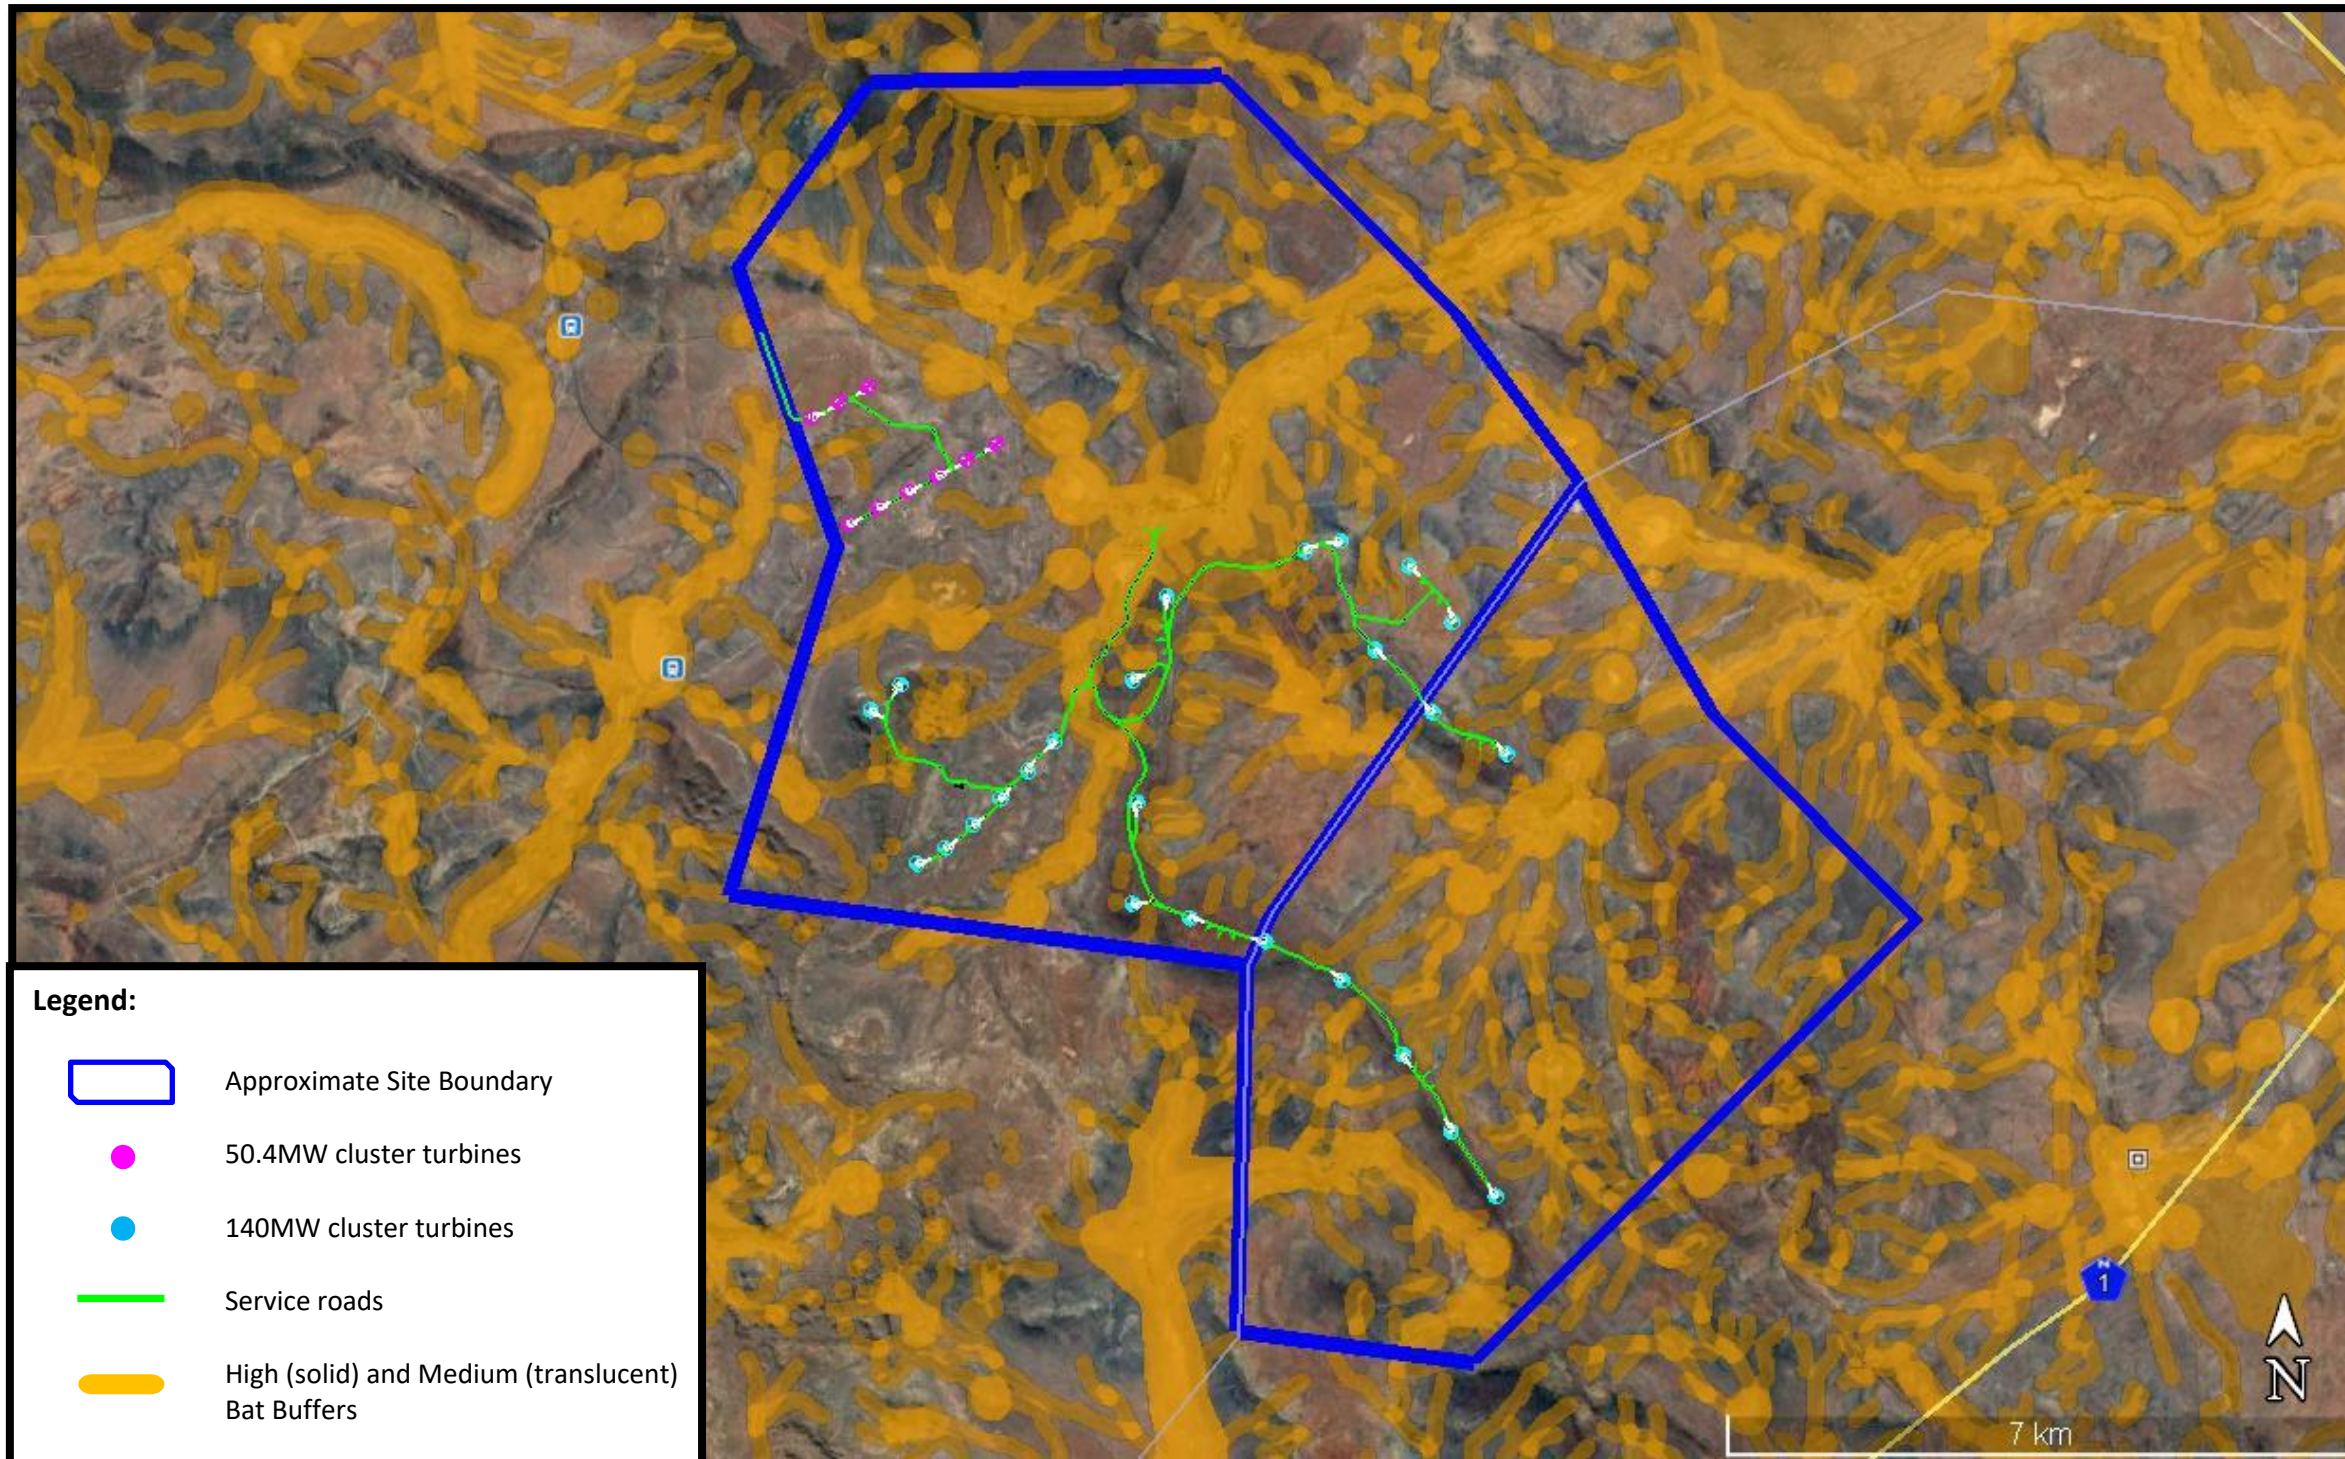

APPENDIX A: Modderfontein WEF – Bat Sensitivity and Buffer Zones

Bat Sensitivity

Figure for Illustrative Purposes Only

Terramanzi Environmental Consulting Project No. 201101 (July 2021)

tel: +27 21 701 5228
fax: +27 86 558 1213
mobile: +27 82 575 3800