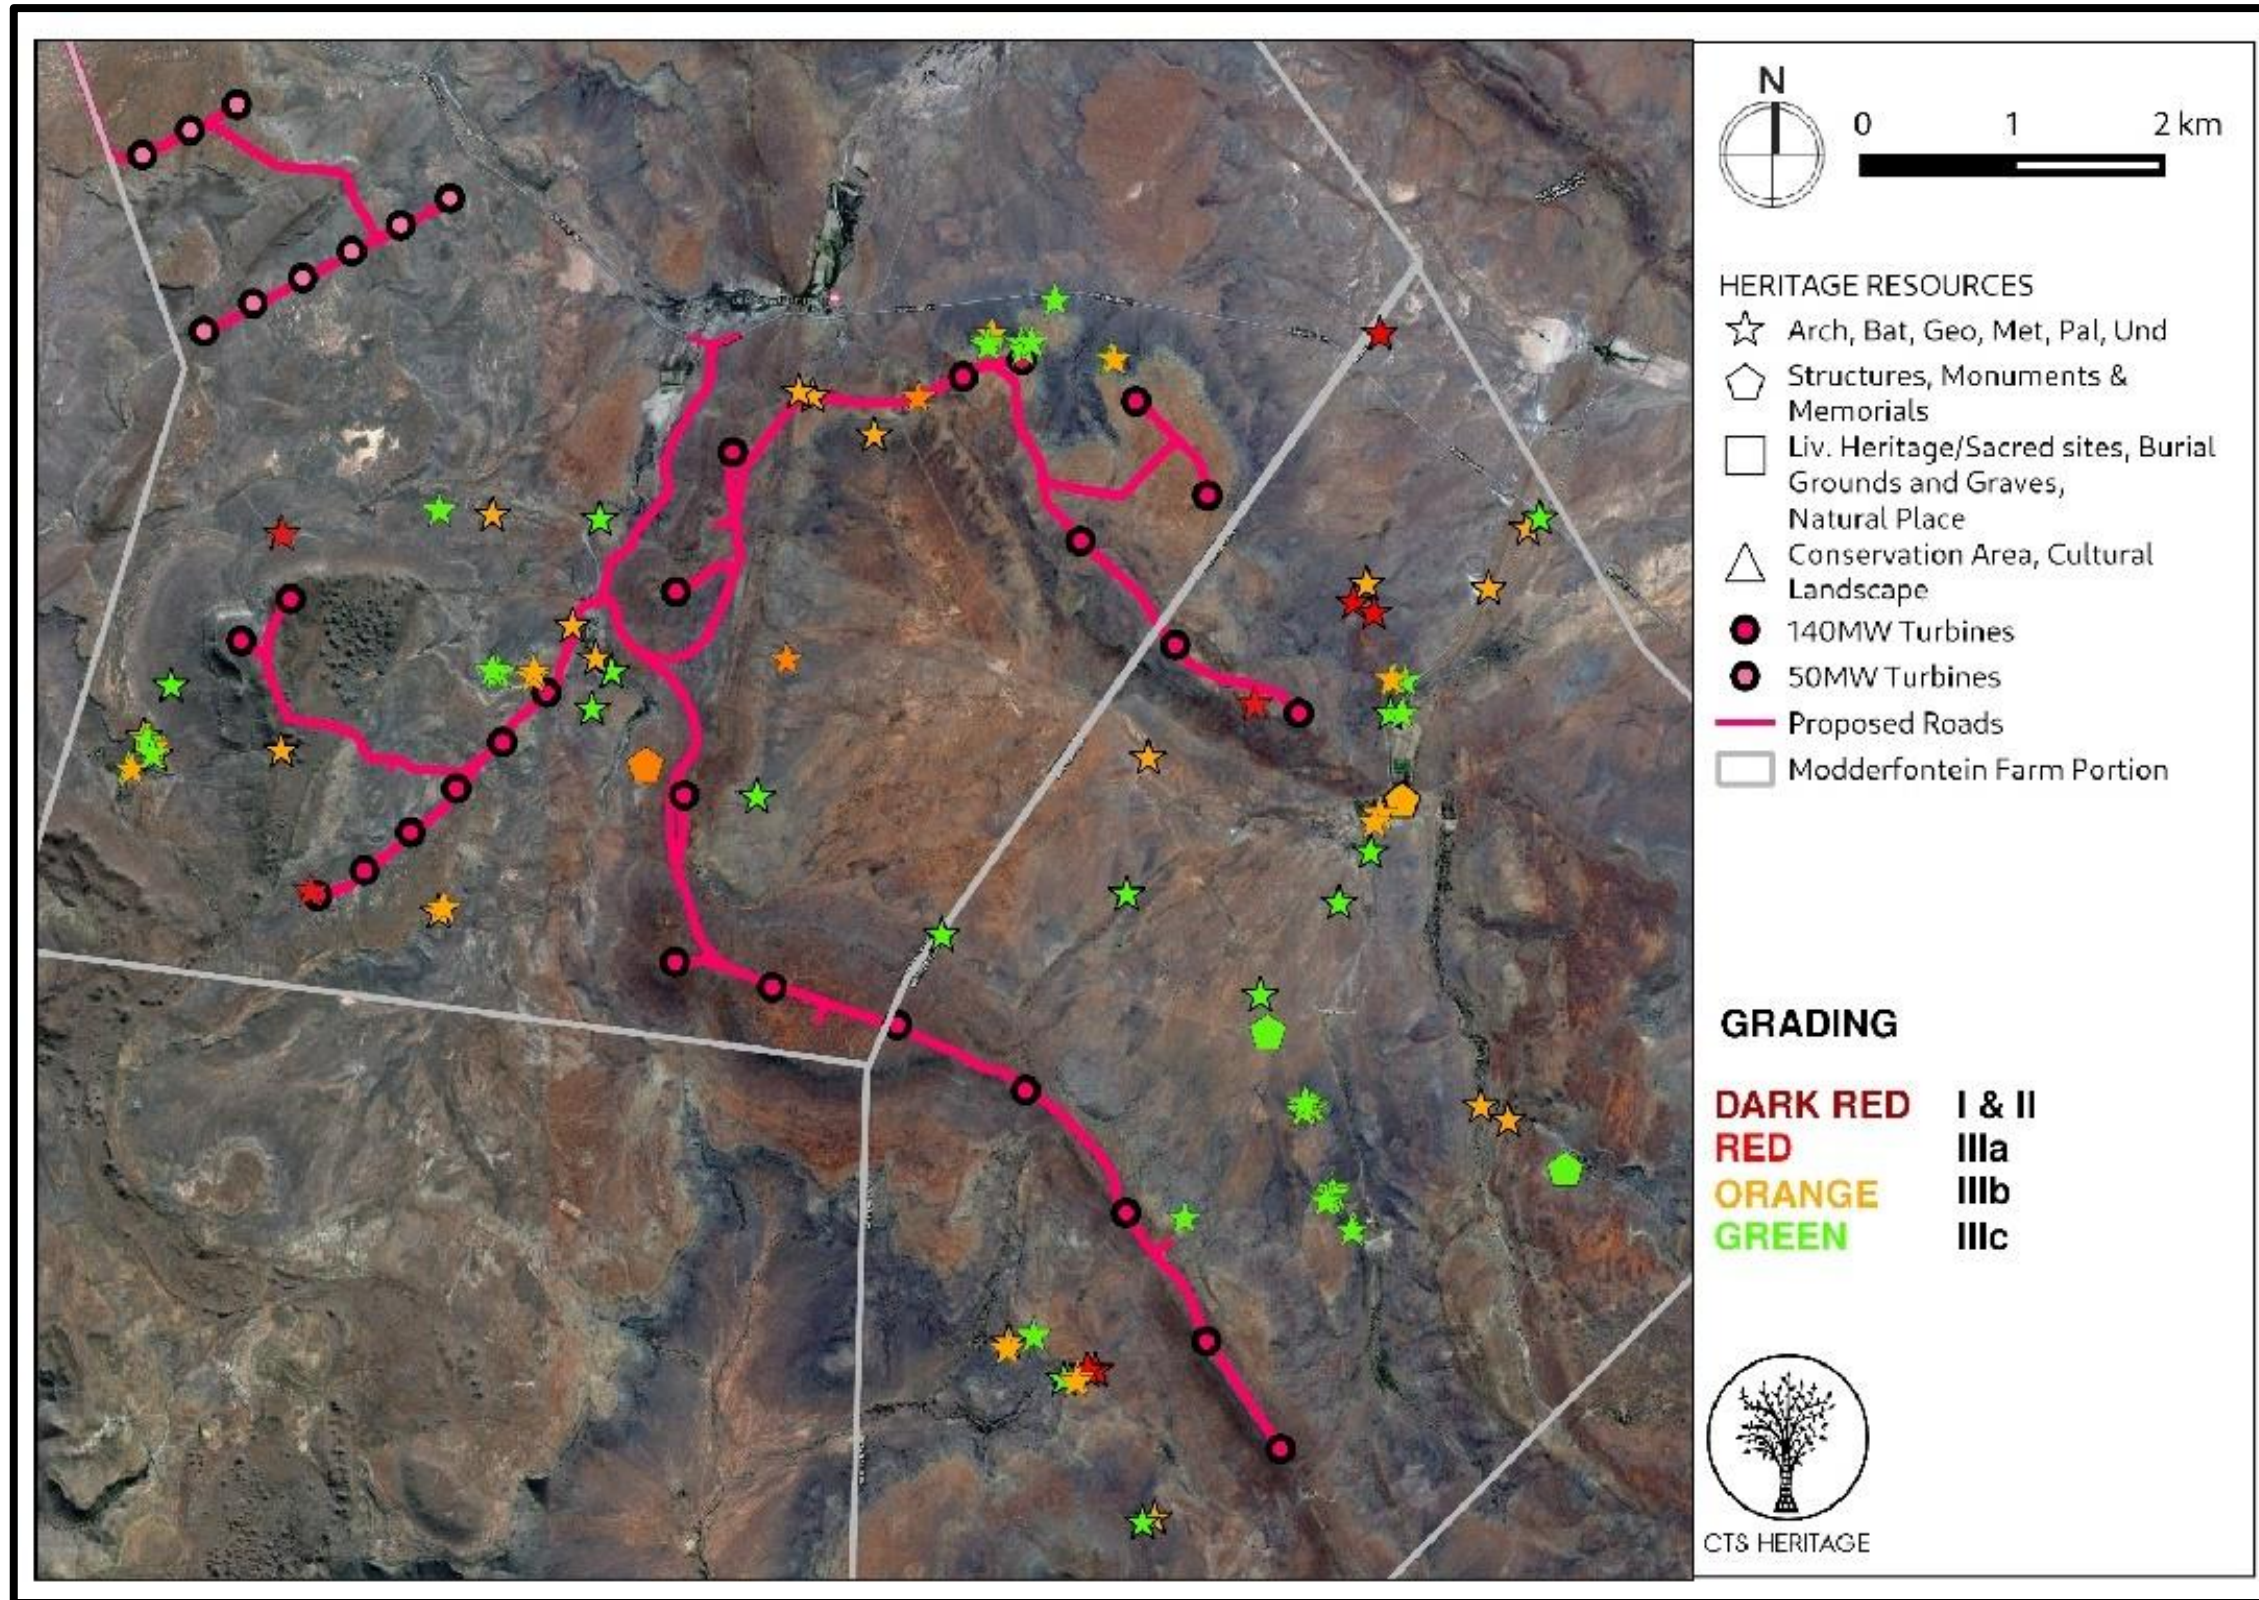

APPENDIX A: Modderfontein WEF – Heritage/Archeological Sensitivity Map

Heritage Sensitivity

Figure for Illustrative Purposes Only

Terramanzi Environmental Consulting Project No. 201101 (July 2021)

tel: +27 21 701 5228
 fax: +27 86 558 1213
 mobile: +27 82 575 3800