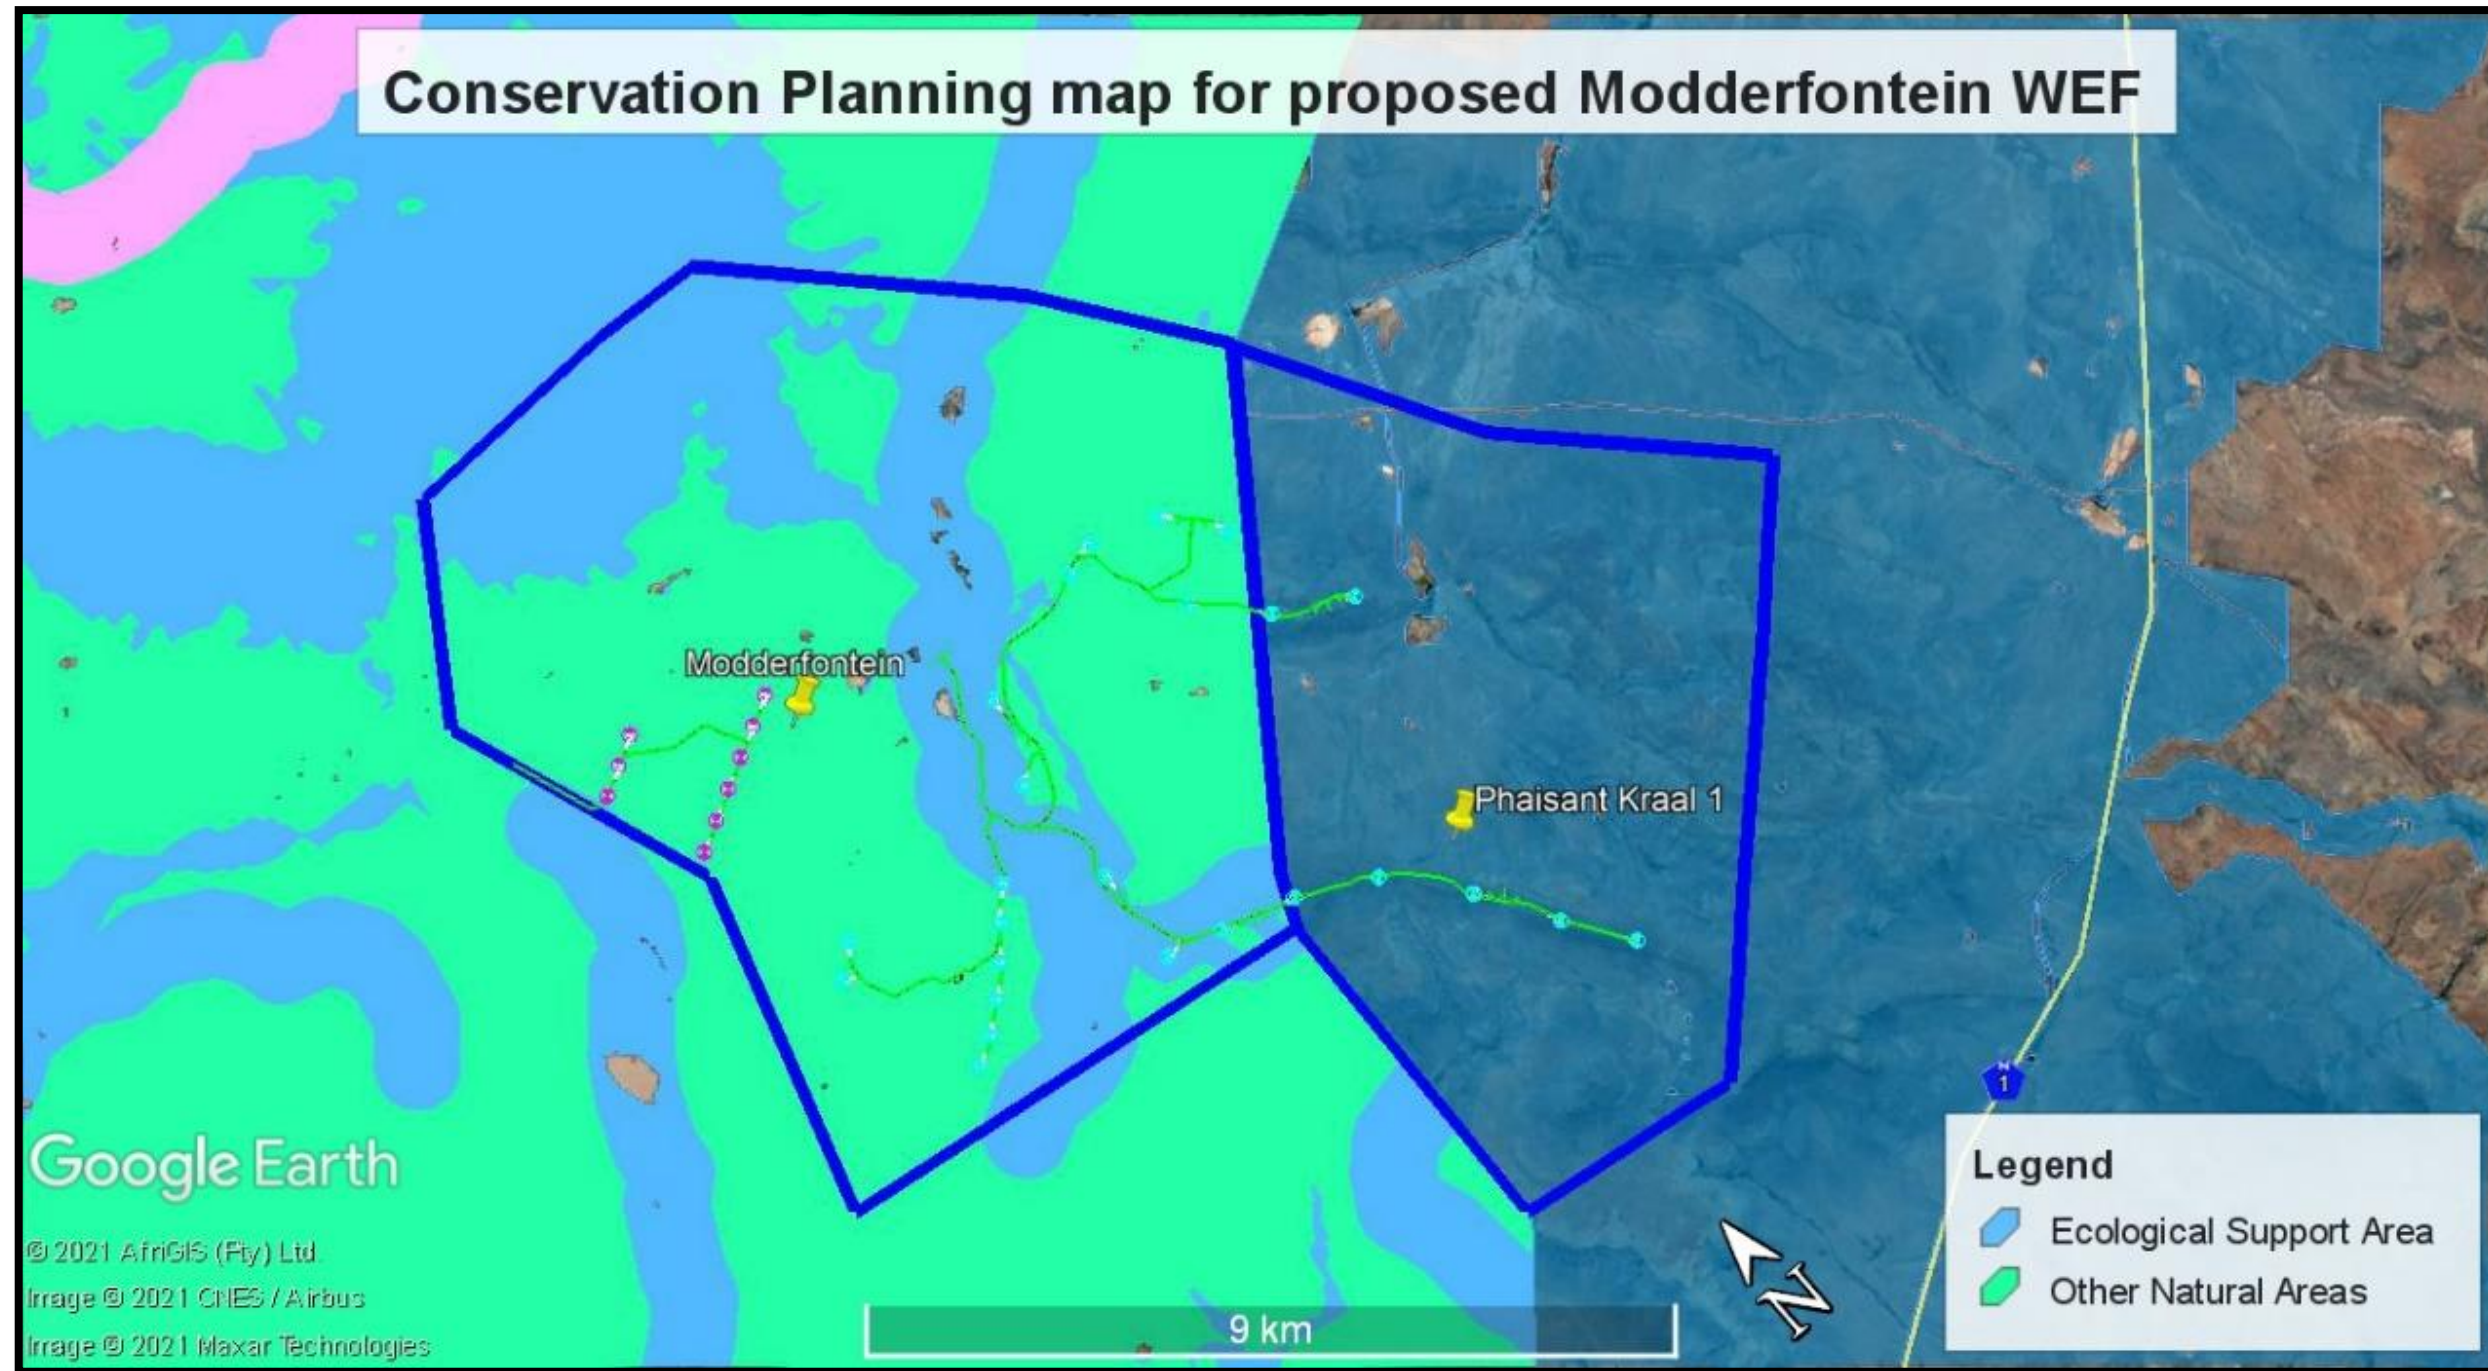

APPENDIX A: Modderfontein WEF – Ecological – Conservation Planning Map

Ecological Sensitivity

Figure for Illustrative Purposes Only

Terramanzi Environmental Consulting Project No. 201101 (July 2021)

tel: +27 21 701 5228
fax: +27 86 558 1213
mobile: +27 82 575 3800
email: info@terramanzi.co.za
website: www.terramanzi.co.za
postal: postnet suite 211, private bag X26, tokai, 7966