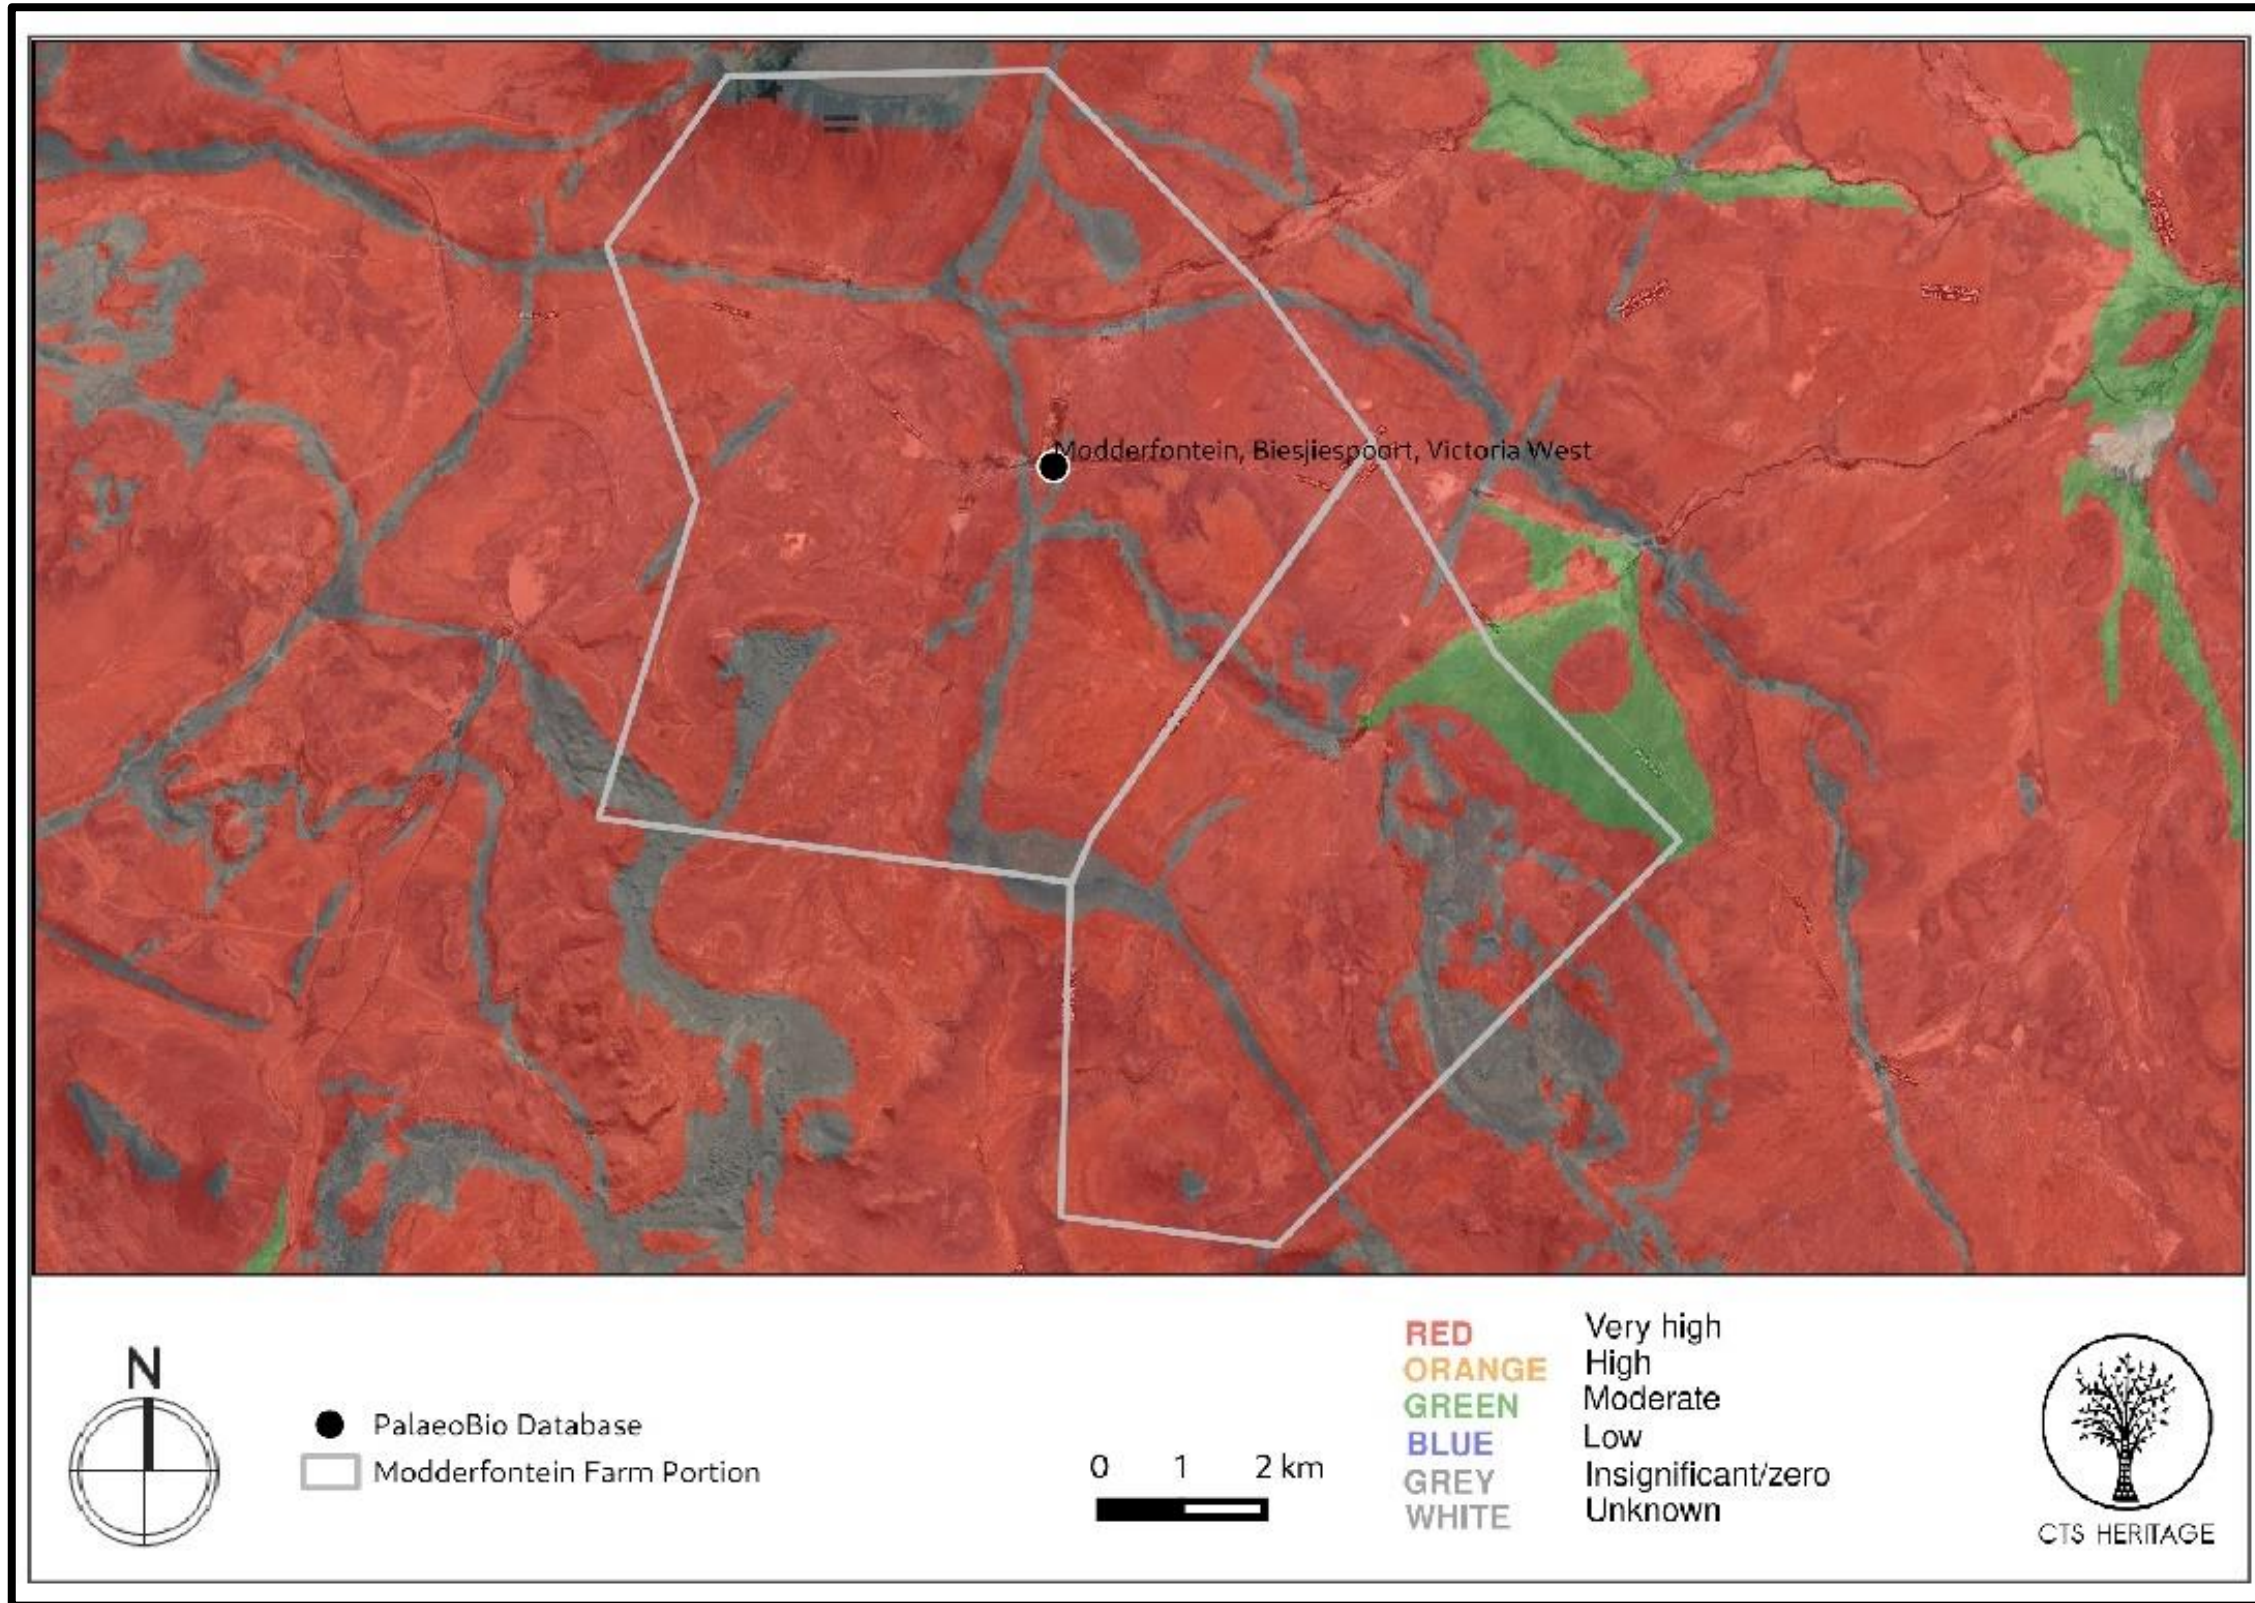

APPENDIX A: Modderfontein WEF – Paleontological Sensitivity Map

Paleo Sensitivity

Figure for Illustrative Purposes Only

Terramanzi Environmental Consulting Project No. 201101 (July 2021)

tel: +27 21 701 5228
fax: +27 86 558 1213
mobile: +27 82 575 3800

email: info@terramanzi.co.za
website: www.terramanzi.co.za

postal: postnet suite 211, private bag X26, tokai, 7966