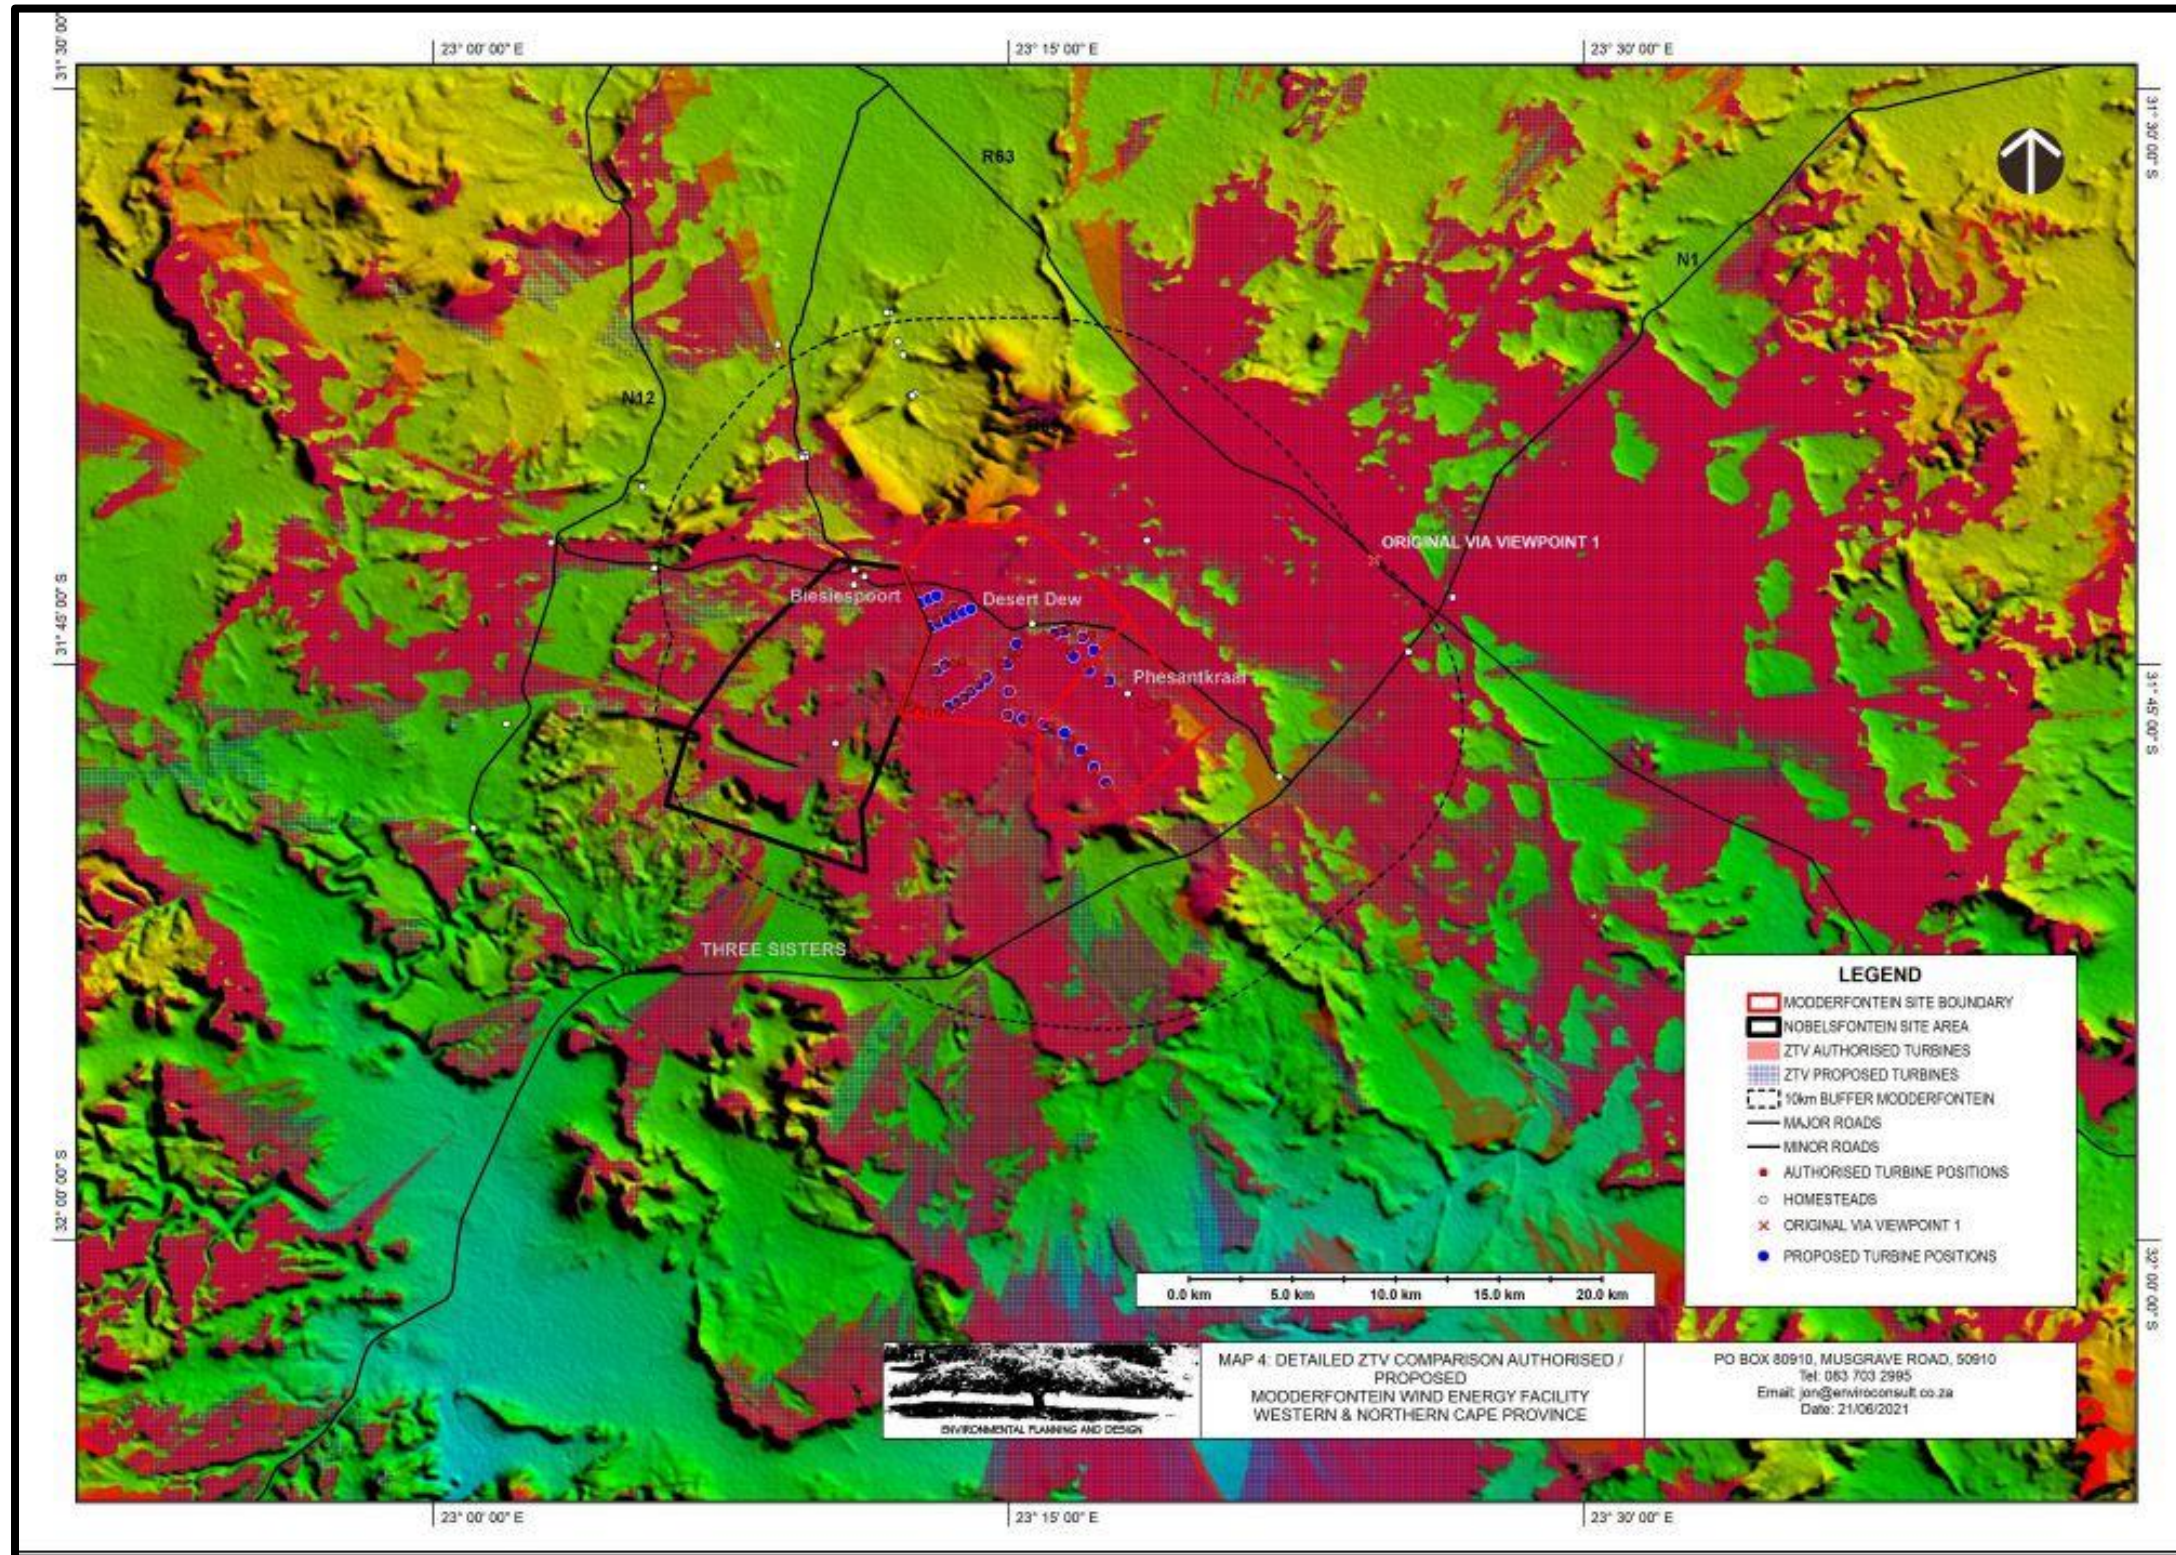

APPENDIX A: Modderfontein WEF – Visual Sensitivity Map

Visual Sensitivity

Figure for Illustrative Purposes Only

Terramanzi Environmental Consulting Project No. 201101 (July 2021)

tel: +27 21 701 5228
fax: +27 86 558 1213
mobile: +27 82 575 3800

email: info@terramanzi.co.za
website: www.terramanzi.co.za

postal: postnet suite 211, private bag X26, tokai, 7966