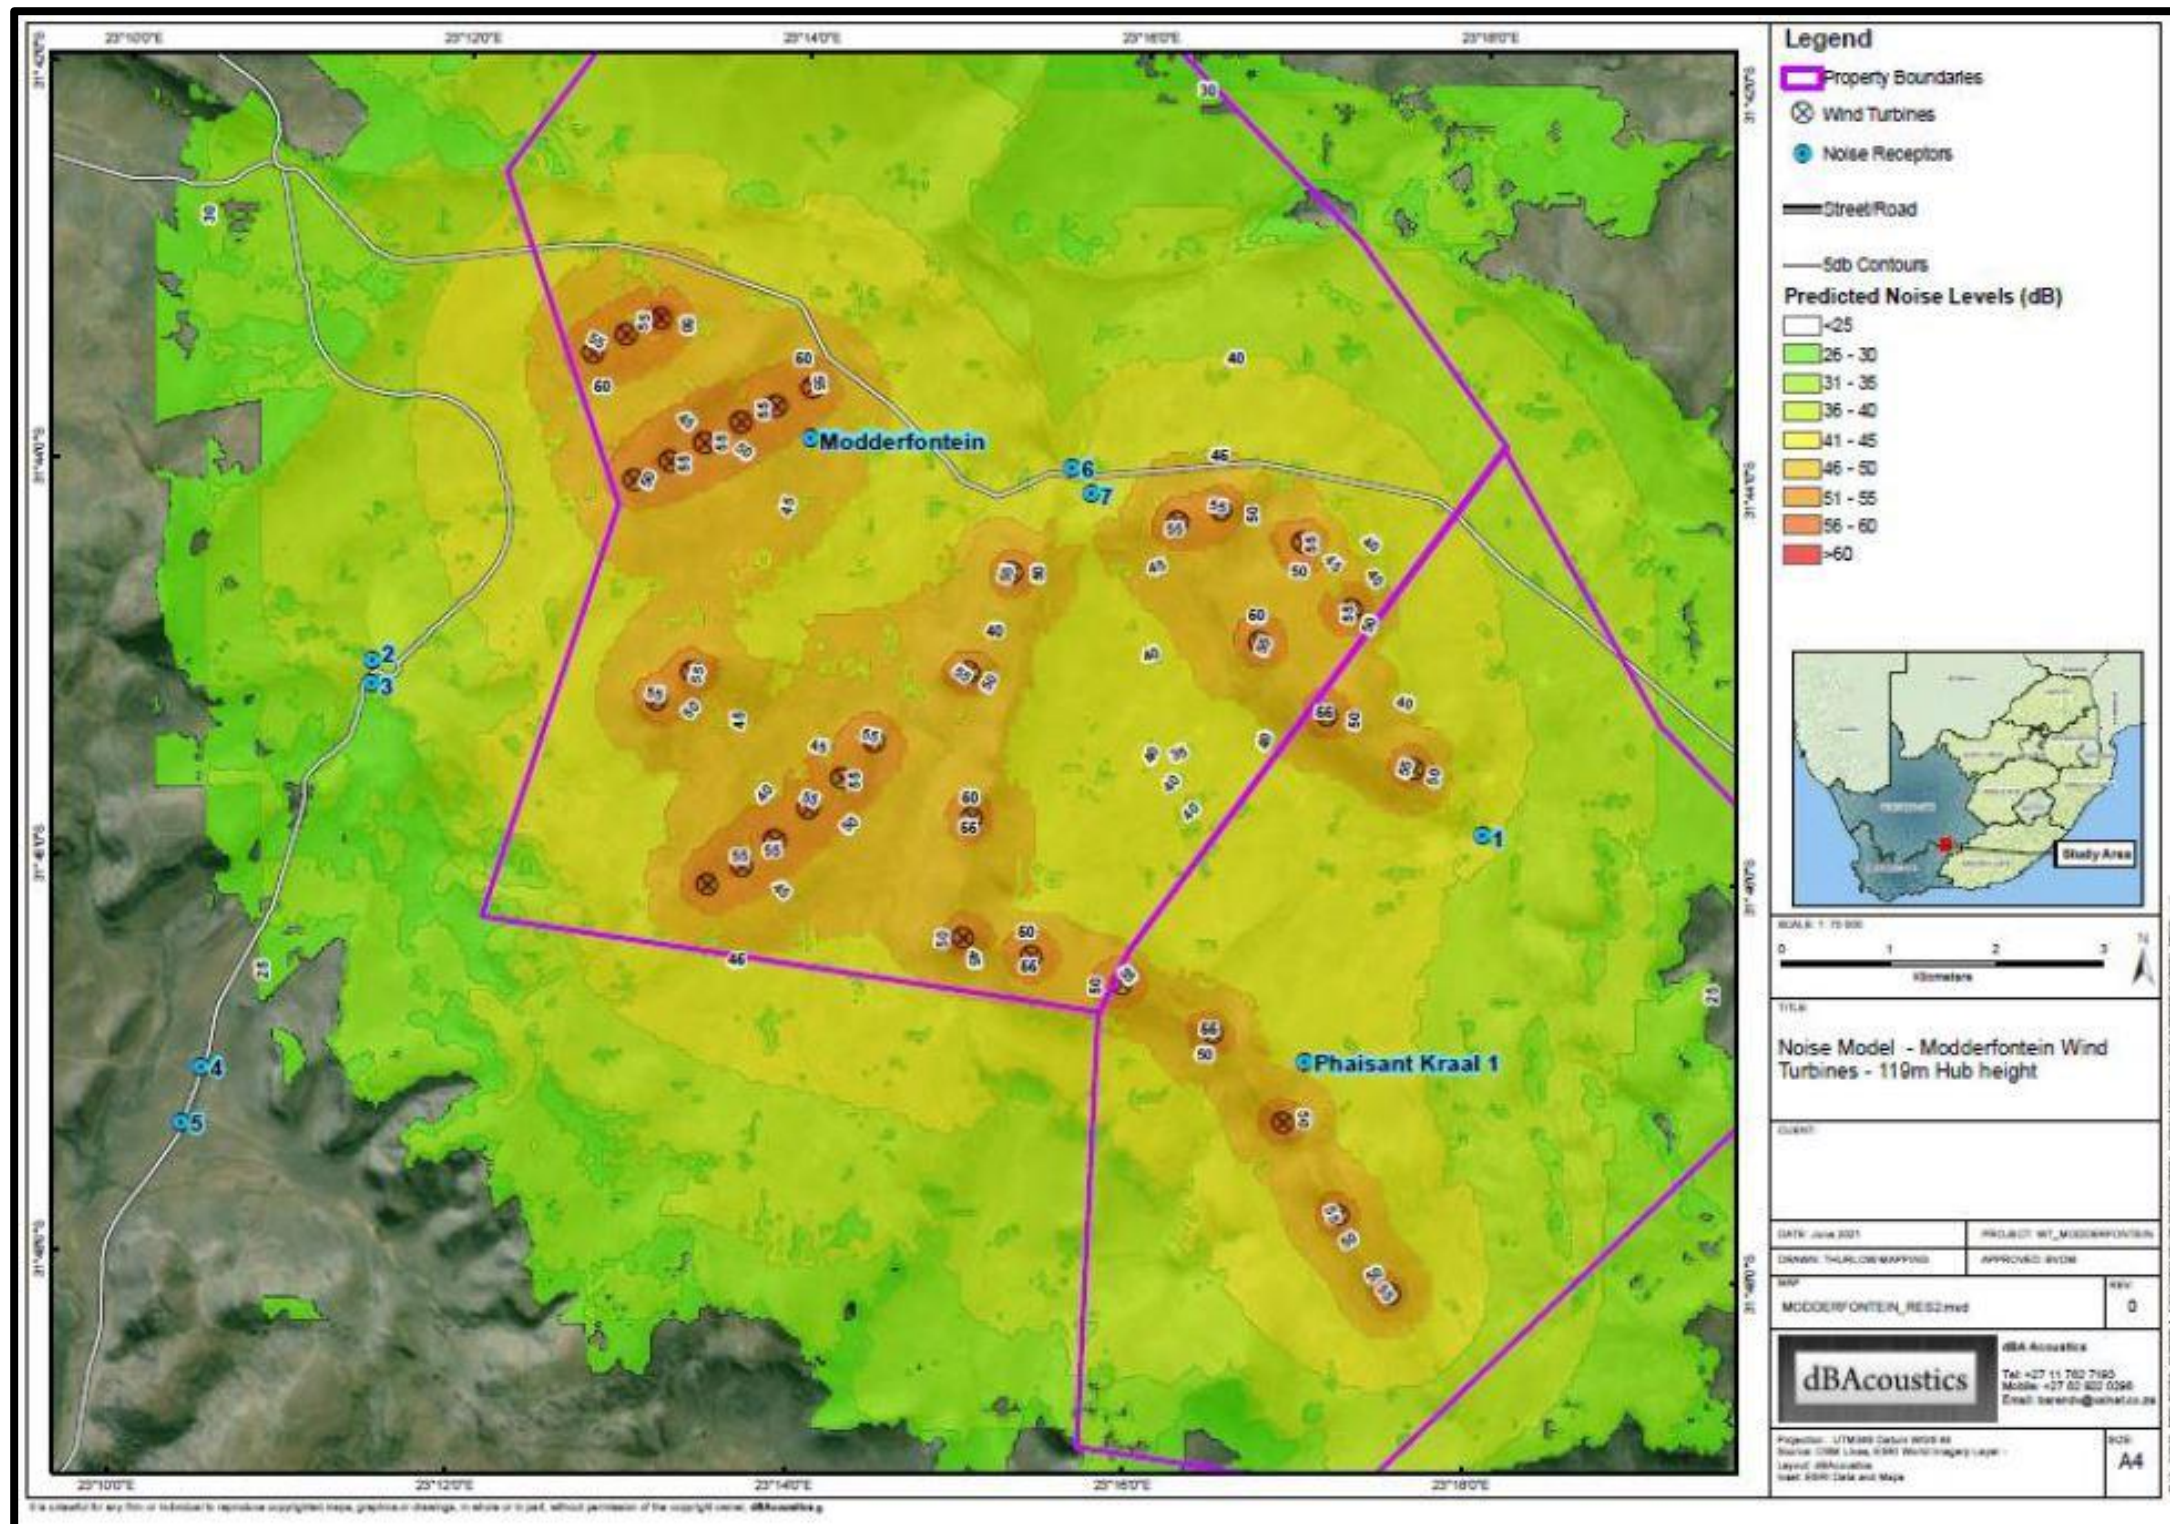

APPENDIX A: Modderfontein WEF – Noise Contour and Sensitivity Map

Noise Sensitivity

Figure for Illustrative Purposes Only

Terramanzi Environmental Consulting Project No. 201101 (July 2021)

tel: +27 21 701 5228
fax: +27 86 558 1213
mobile: +27 82 575 3800