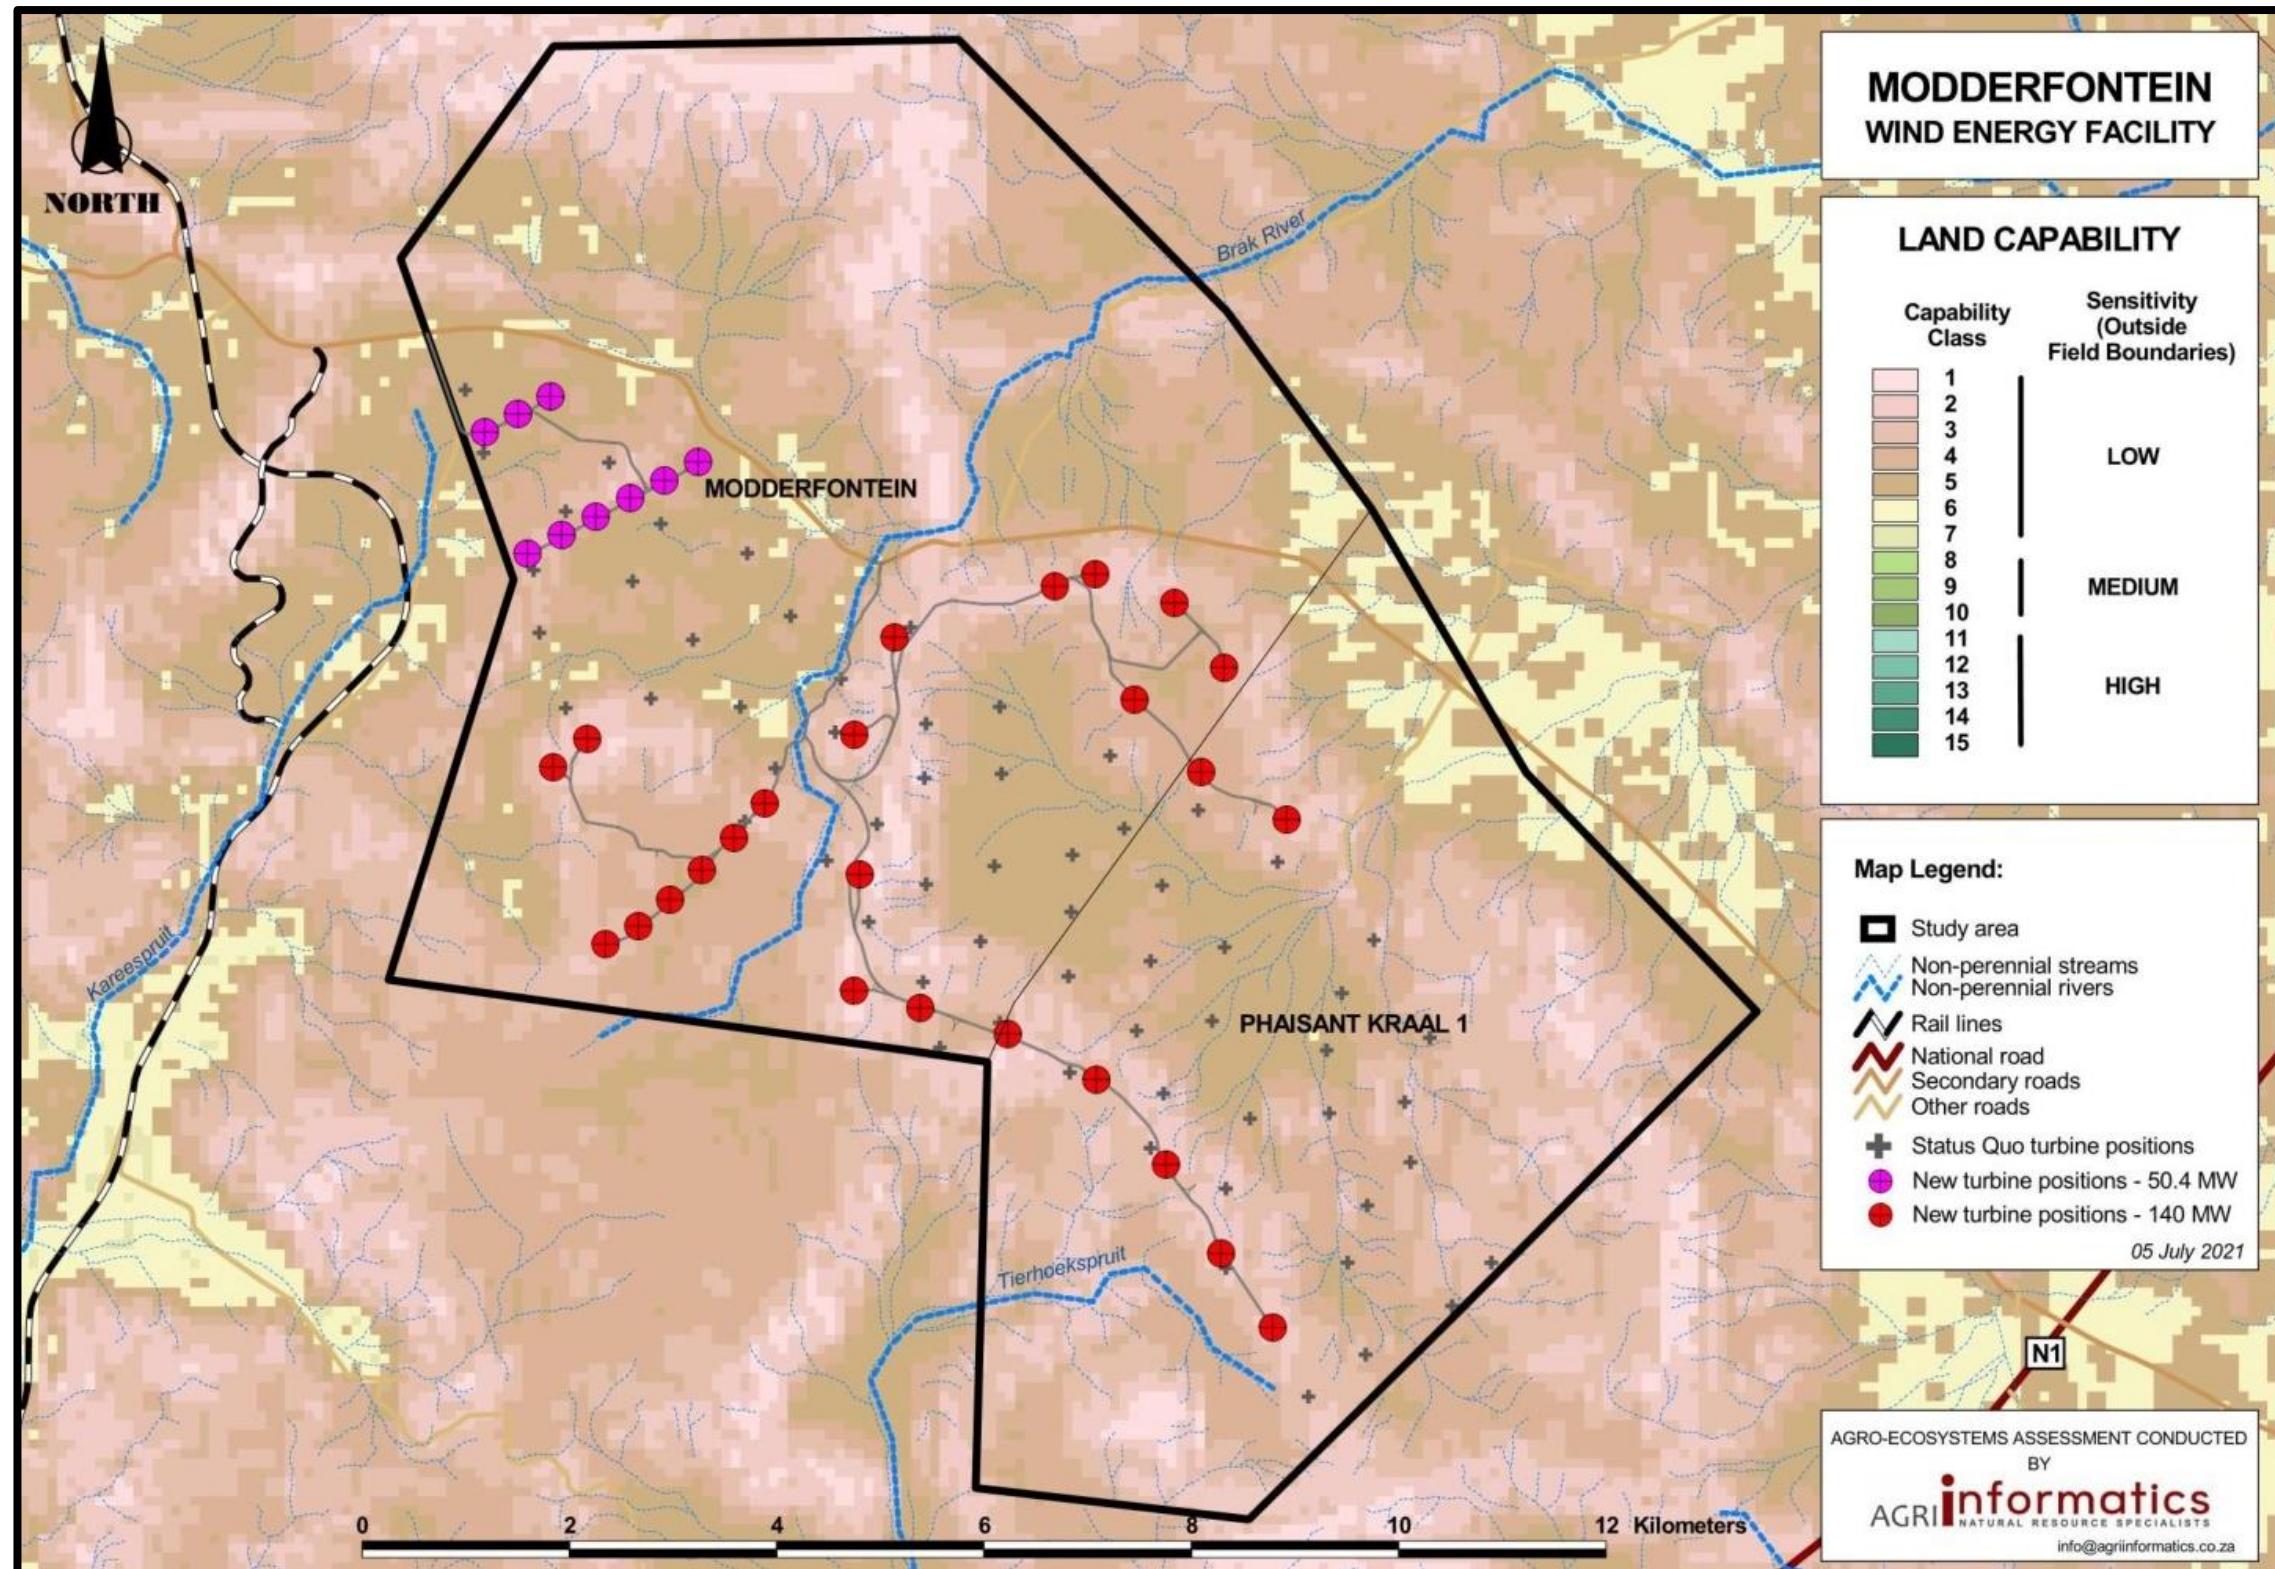

APPENDIX A: Modderfontein WEF – Agricultural Sensitivity Map

Agricultural Sensitivity

Figure for Illustrative Purposes Only

Terramanzi Environmental Consulting Project No. 201101 (July 2021)

tel: +27 21 701 5228
 fax: +27 86 558 1213
 mobile: +27 82 575 3800
 email: info@terramanzi.co.za
 website: www.terramanzi.co.za
 postal: postnet suite 211, private bag X26, tokai, 7966