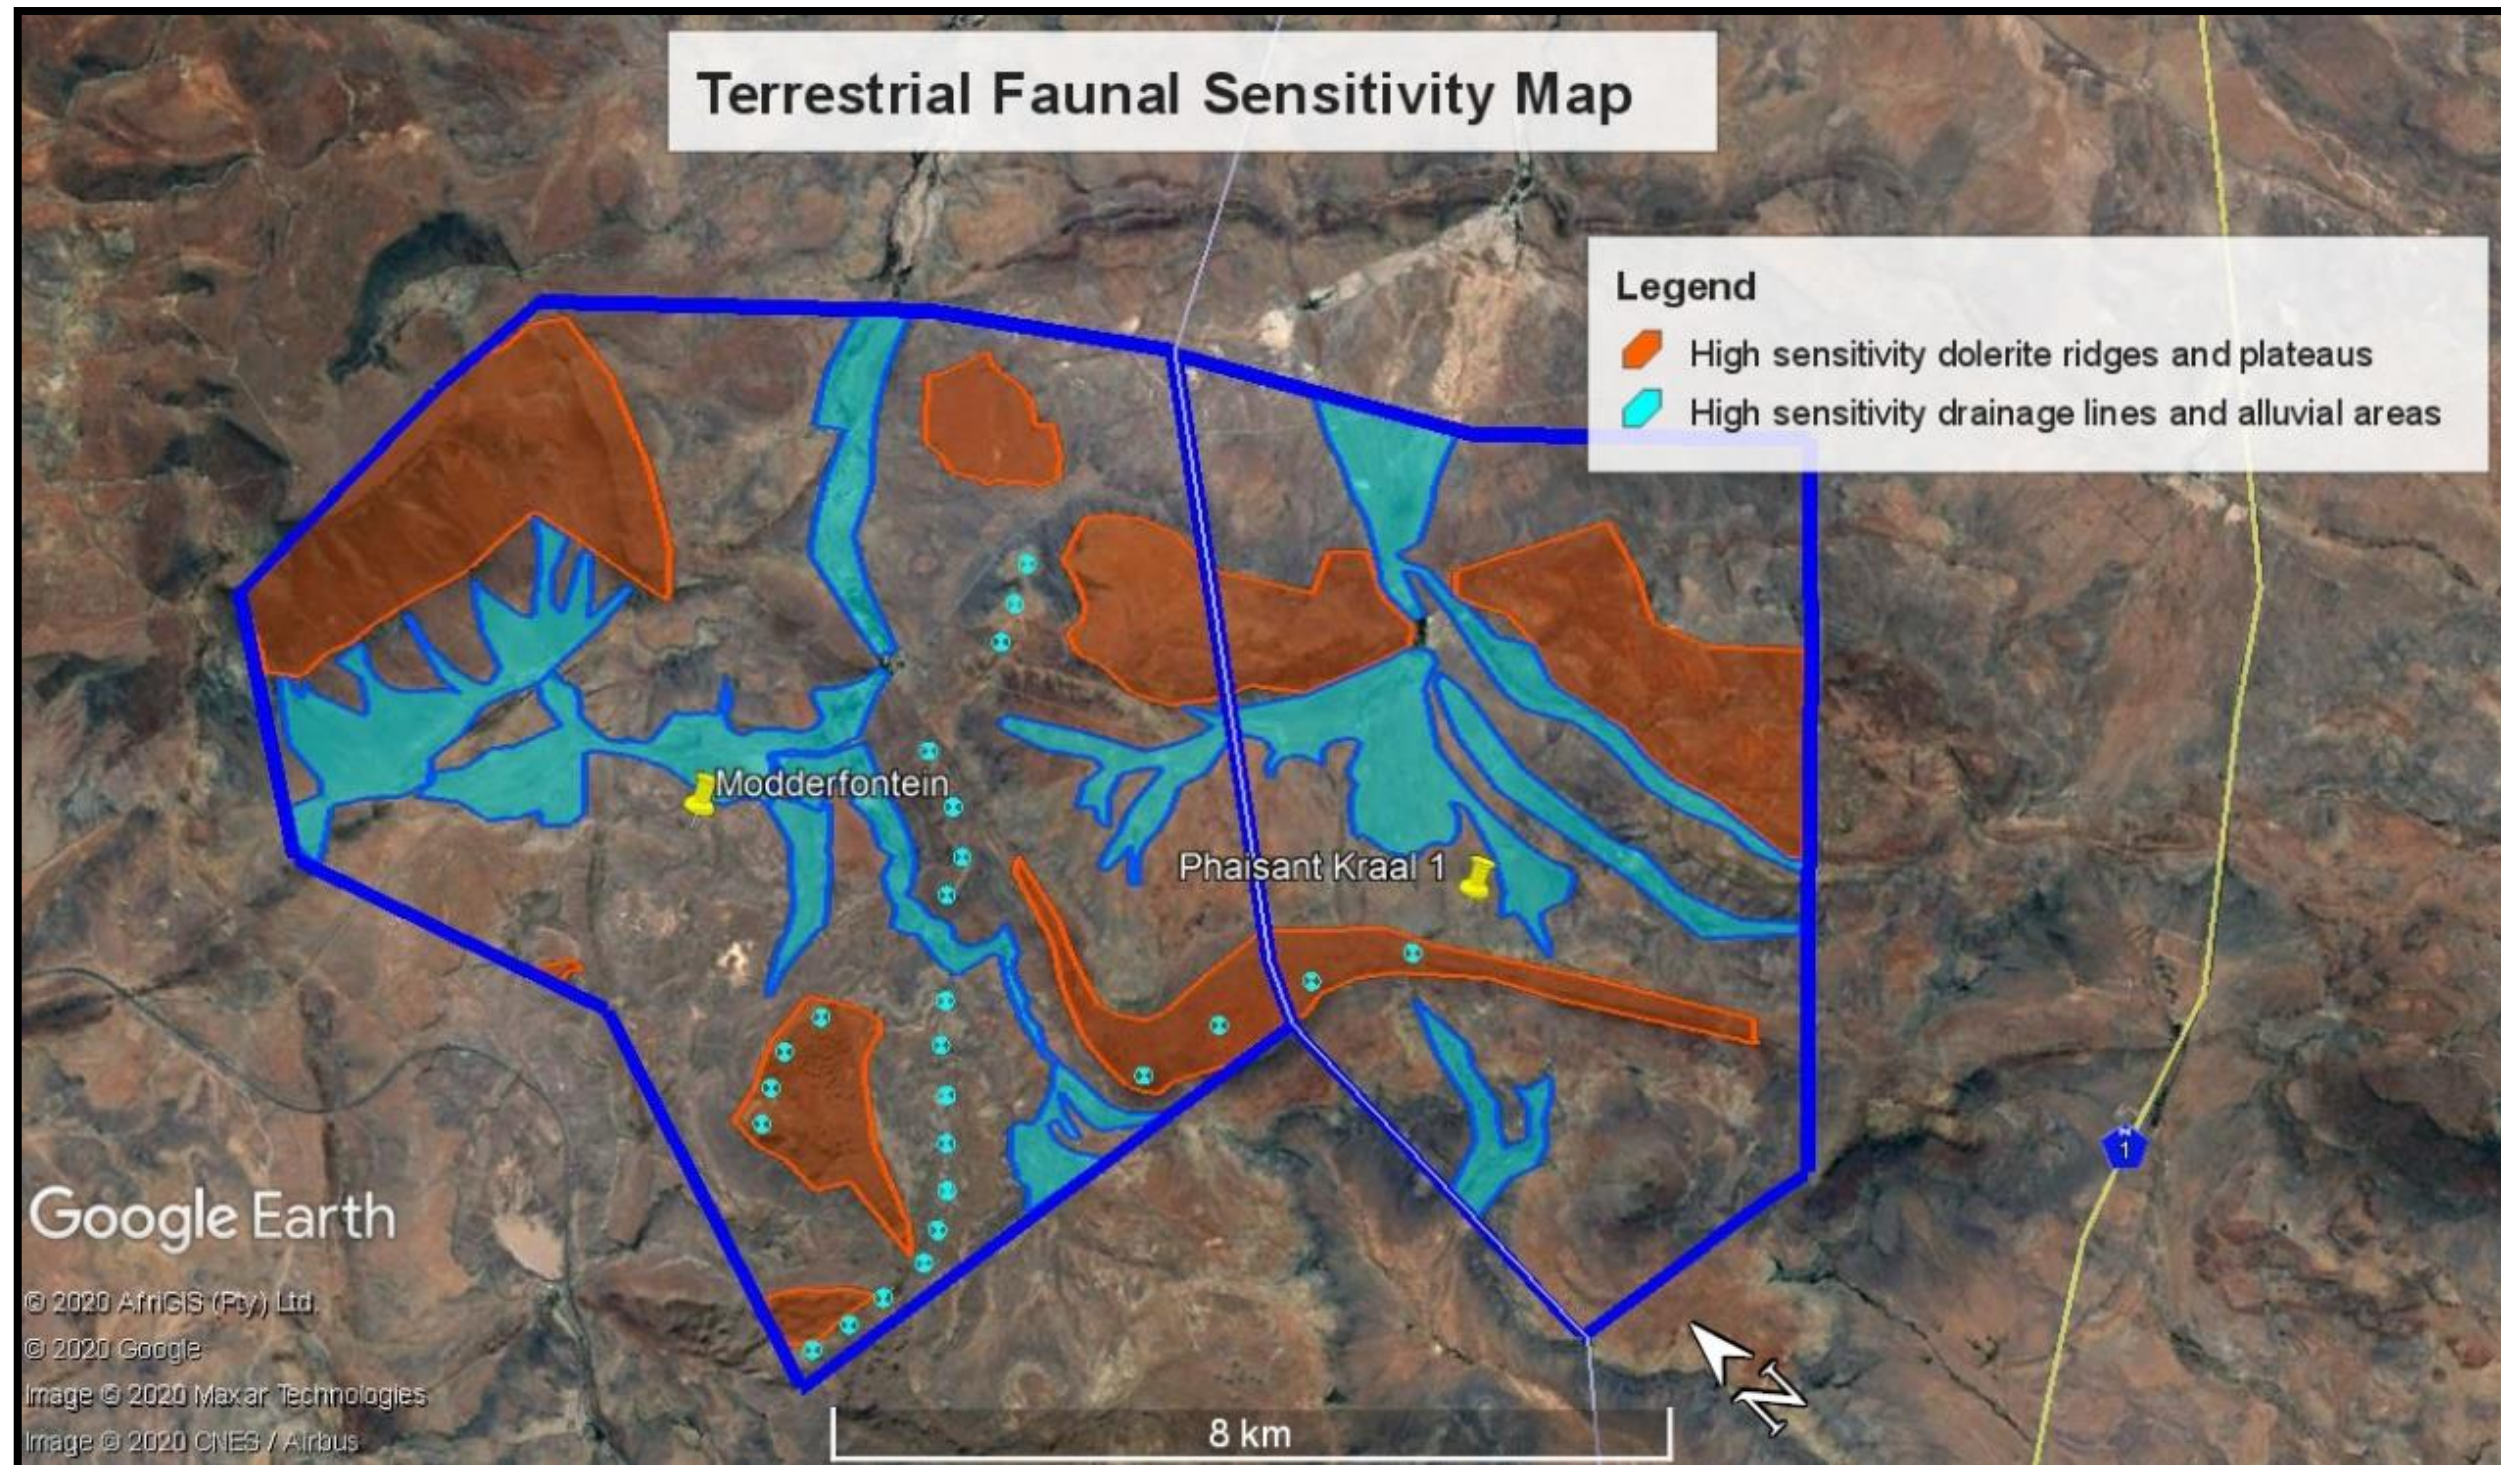

APPENDIX A: Modderfontein WEF – Terrestrial Faunal Sensitivity Map

Faunal Sensitivity

Figure for Illustrative Purposes Only

Terramanzi Environmental Consulting Project No. 201101 (July 2021)

tel: +27 21 701 5228
fax: +27 86 558 1213
mobile: +27 82 575 3800

email: info@terramanzi.co.za
website: www.terramanzi.co.za

postal: postnet suite 211, private bag X26, tokai, 7966