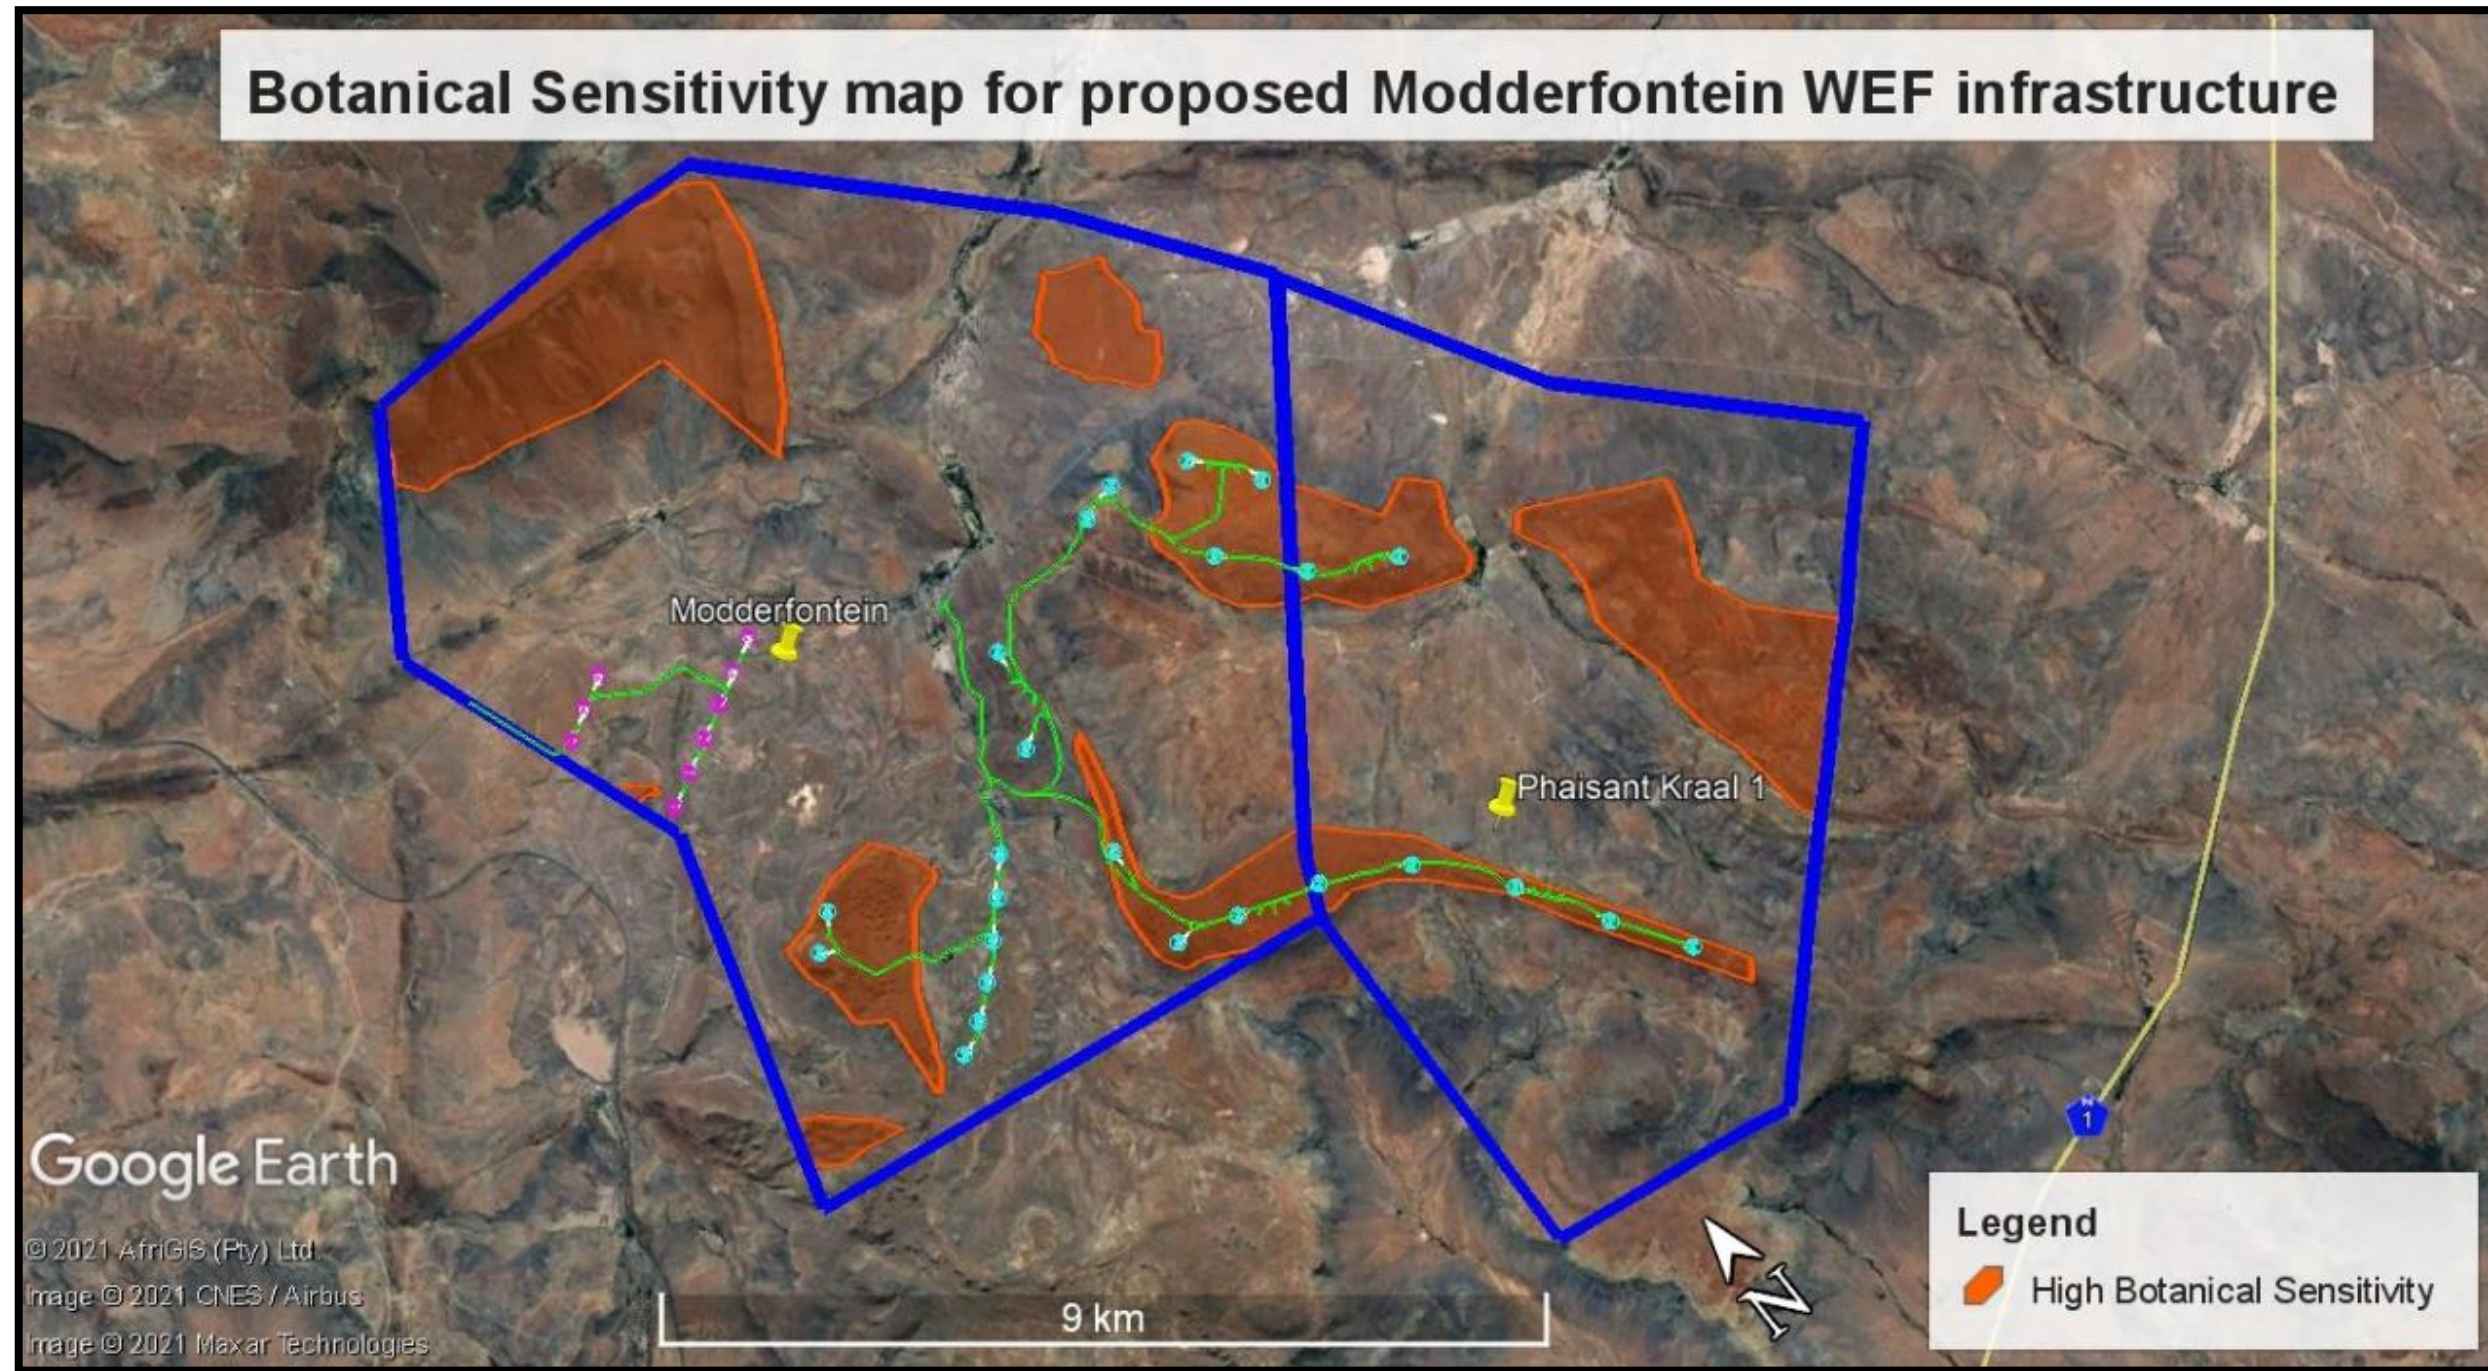

APPENDIX A: Modderfontein WEF – Botanical Sensitivity Map

Botanical Sensitivity

Figure for Illustrative Purposes Only

Terramanzi Environmental Consulting Project No. 201101 (July 2021)

tel: +27 21 701 5228
fax: +27 86 558 1213
mobile: +27 82 575 3800

email: info@terramanzi.co.za
website: www.terramanzi.co.za

postal: postnet suite 211, private bag X26, tokai, 7966