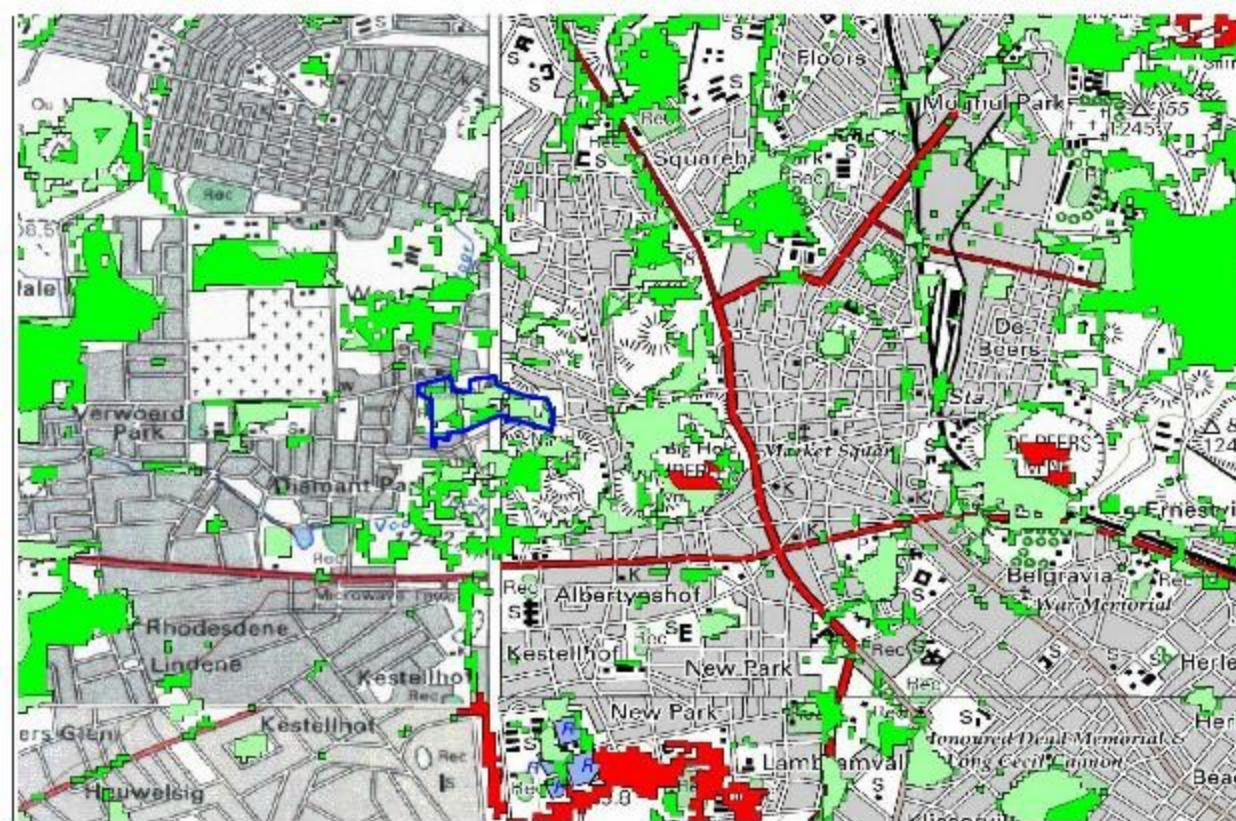

Project:
Changing the Face of the City
Project (KRD)
ST AUGUSTINE SITE

Produced by
Dr BJ Henning
Date: 06-08-2020
Datum: WGS84

 **St Augustine site**

Northern Cape C-Plan

 **Critical Biodiversity Area One**

 **Critical Biodiversity Area Two**

 **Ecological Support Area**

 **Other Natural Areas**

 **Protected Area**

0.6 0 0.6 1.2 Kilometers