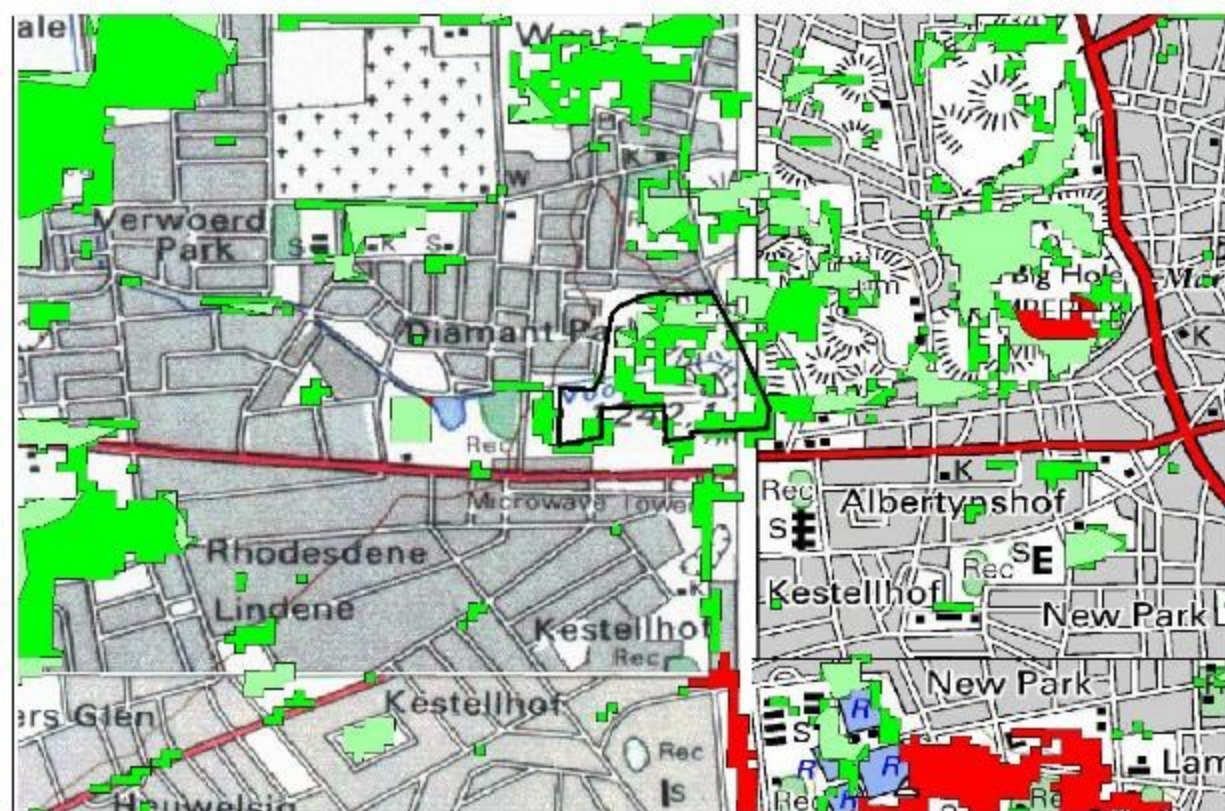

Project:
Changing the Face of the City
Project (KRD)
BMW SITE

Produced by
Dr BJ Henning
Date: 06-08-2020
Datum: WGS84

 **BMW site**

Northern Cape C-Plan

 **Critical Biodiversity Area One**

 **Critical Biodiversity Area Two**

 **Ecological Support Area**

 **Other Natural Areas**

 **Protected Area**

0.6 0 0.6 1.2 Kilometers