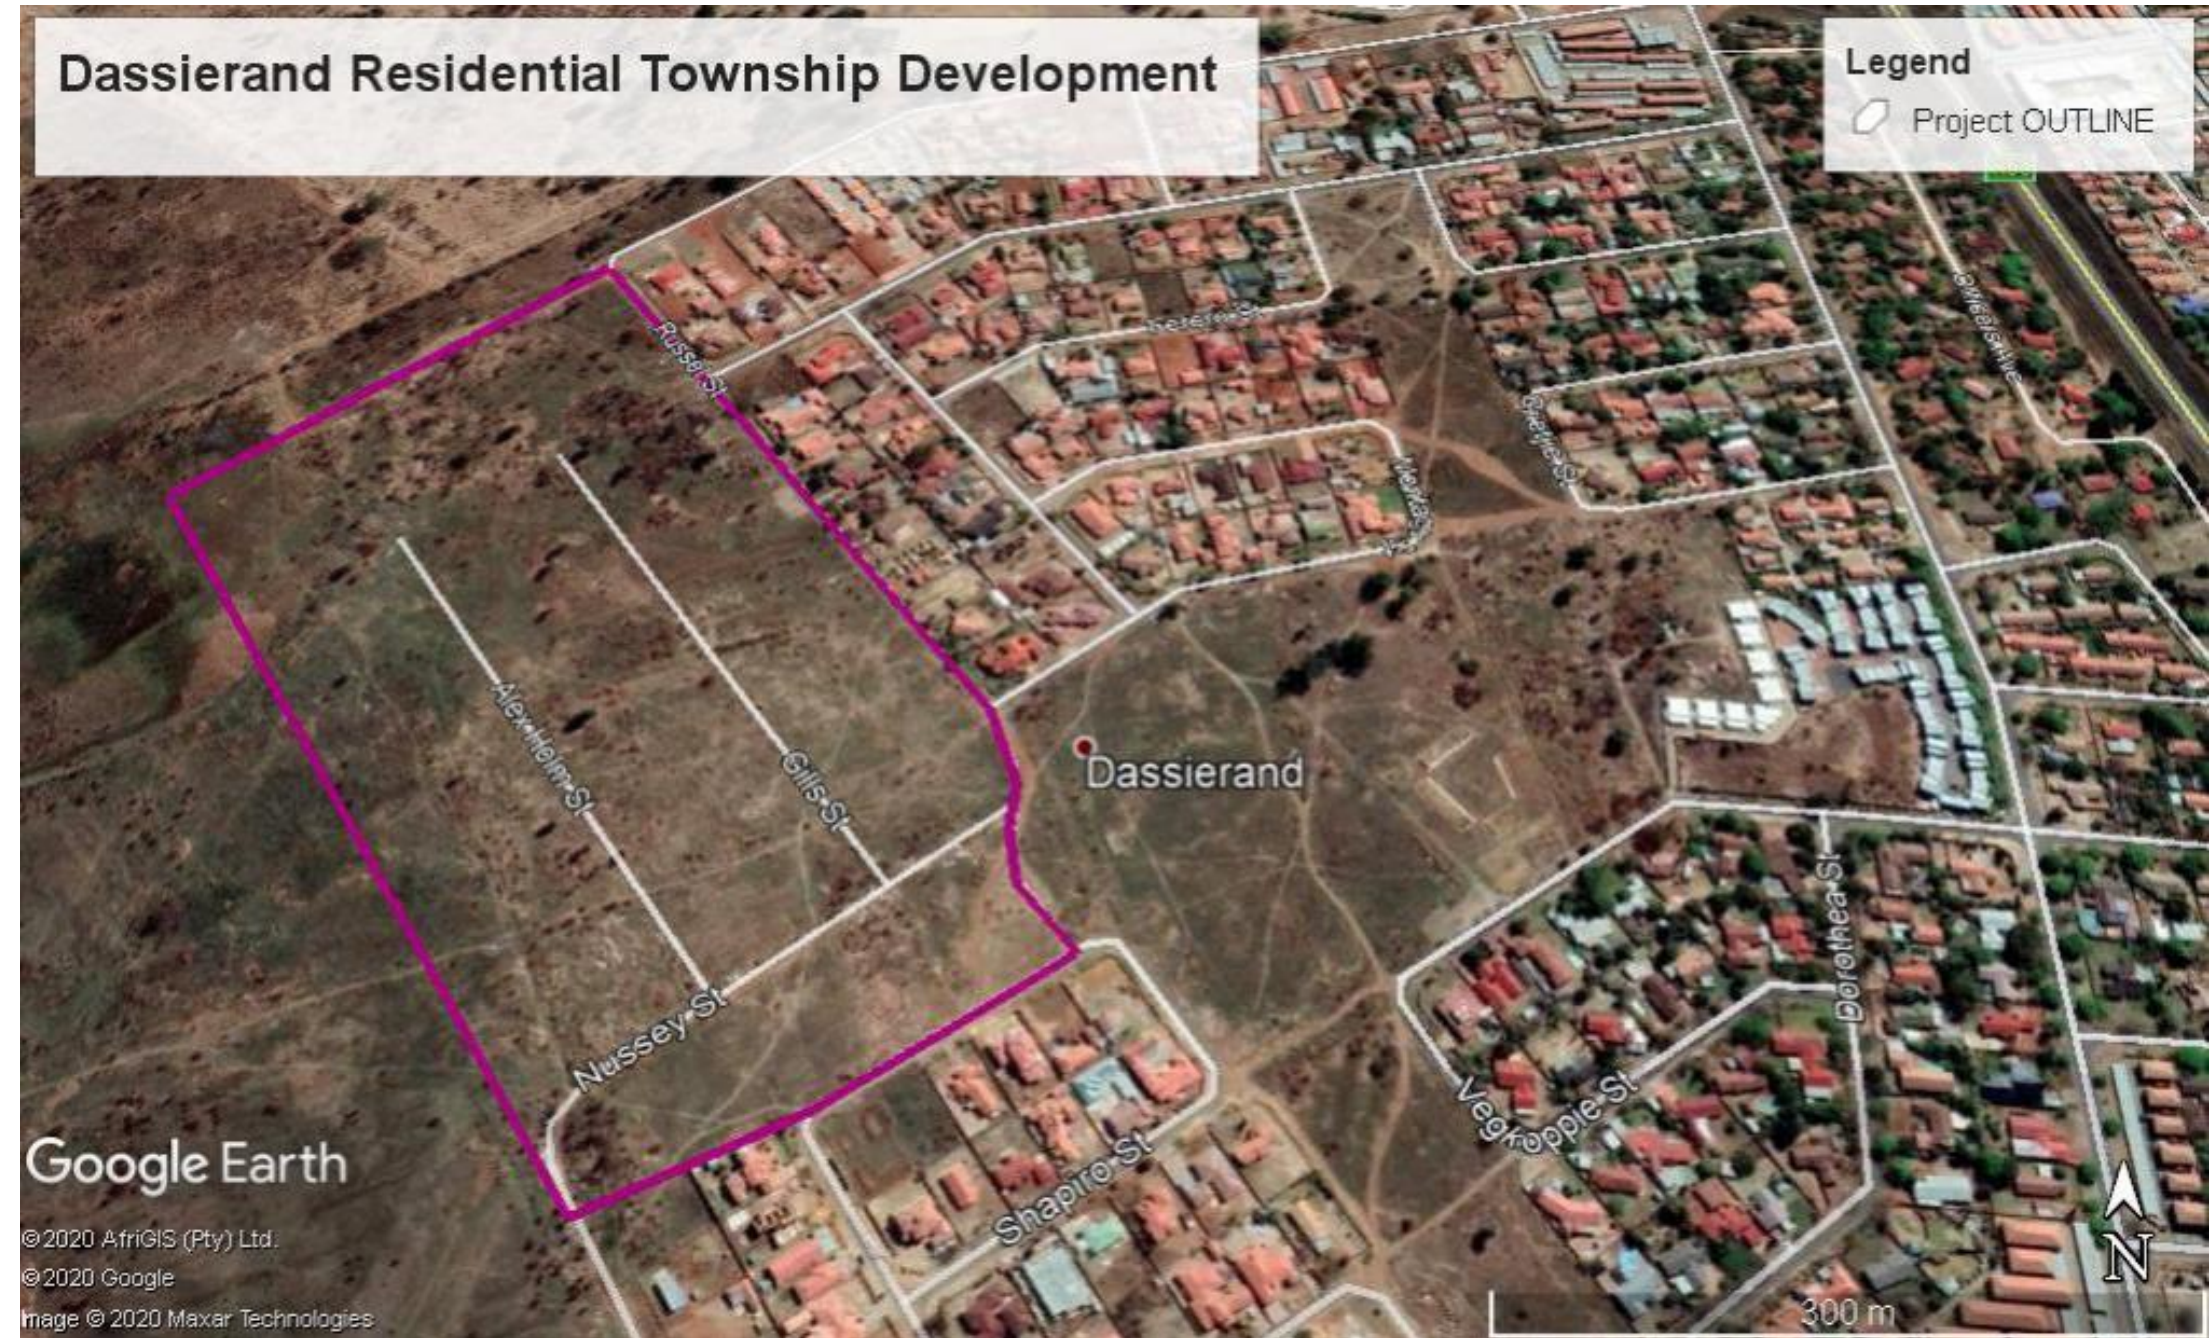

Dassierand Residential Township Development

Legend

 Project OUTLINE

Google Earth

© 2020 AfrigIS (Pty) Ltd.

© 2020 Google

Image © 2020 Maxar Technologies