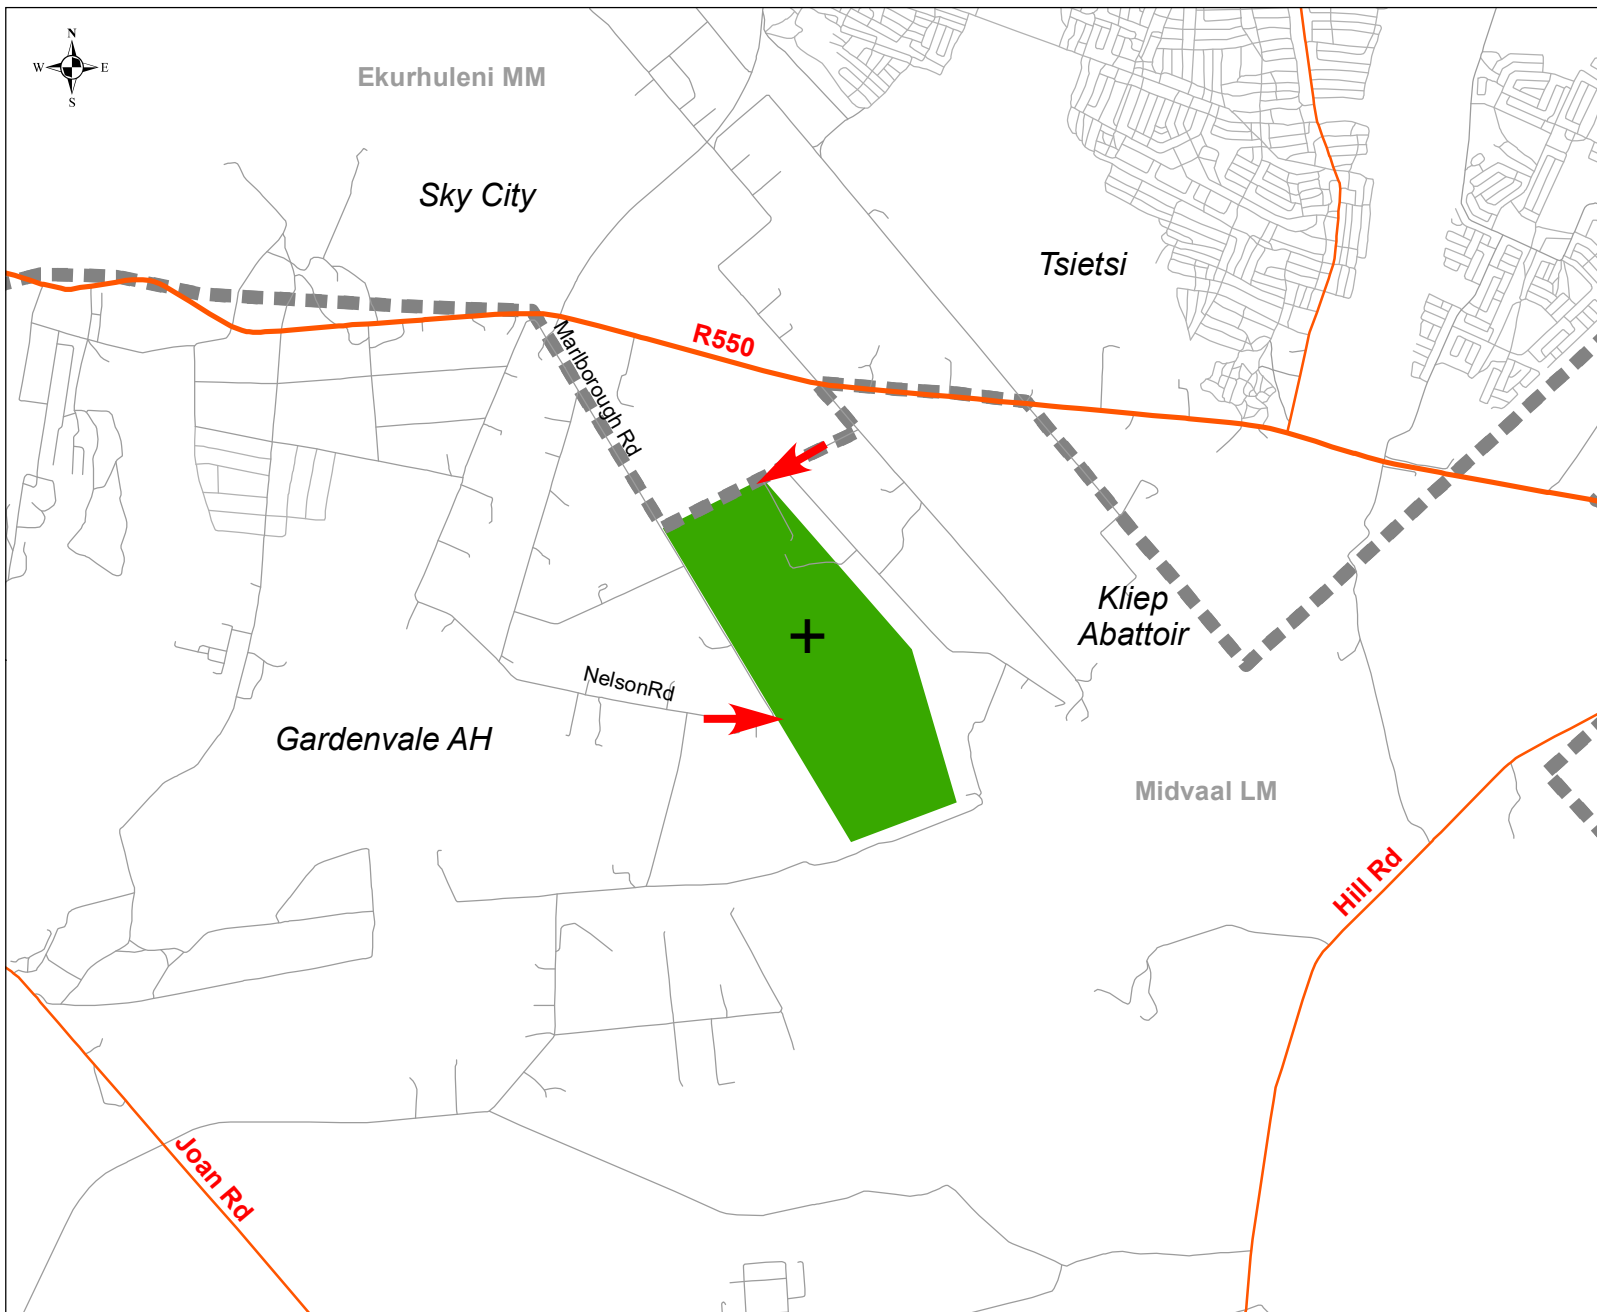

PORTION 8 OF THE FARM RIETSPRUIT 152-IR, MIDVAAL LOCAL MUNICIPALITY LOCALITY MAP

BASEMAP LEGEND

- Property Boundary
- + Latitude: 26 26.188' S
Longitude: 28 08.055' E
- Road Network**
- Freeway
- Main Road
- Secondary Road
- Minor Road
- Access to site