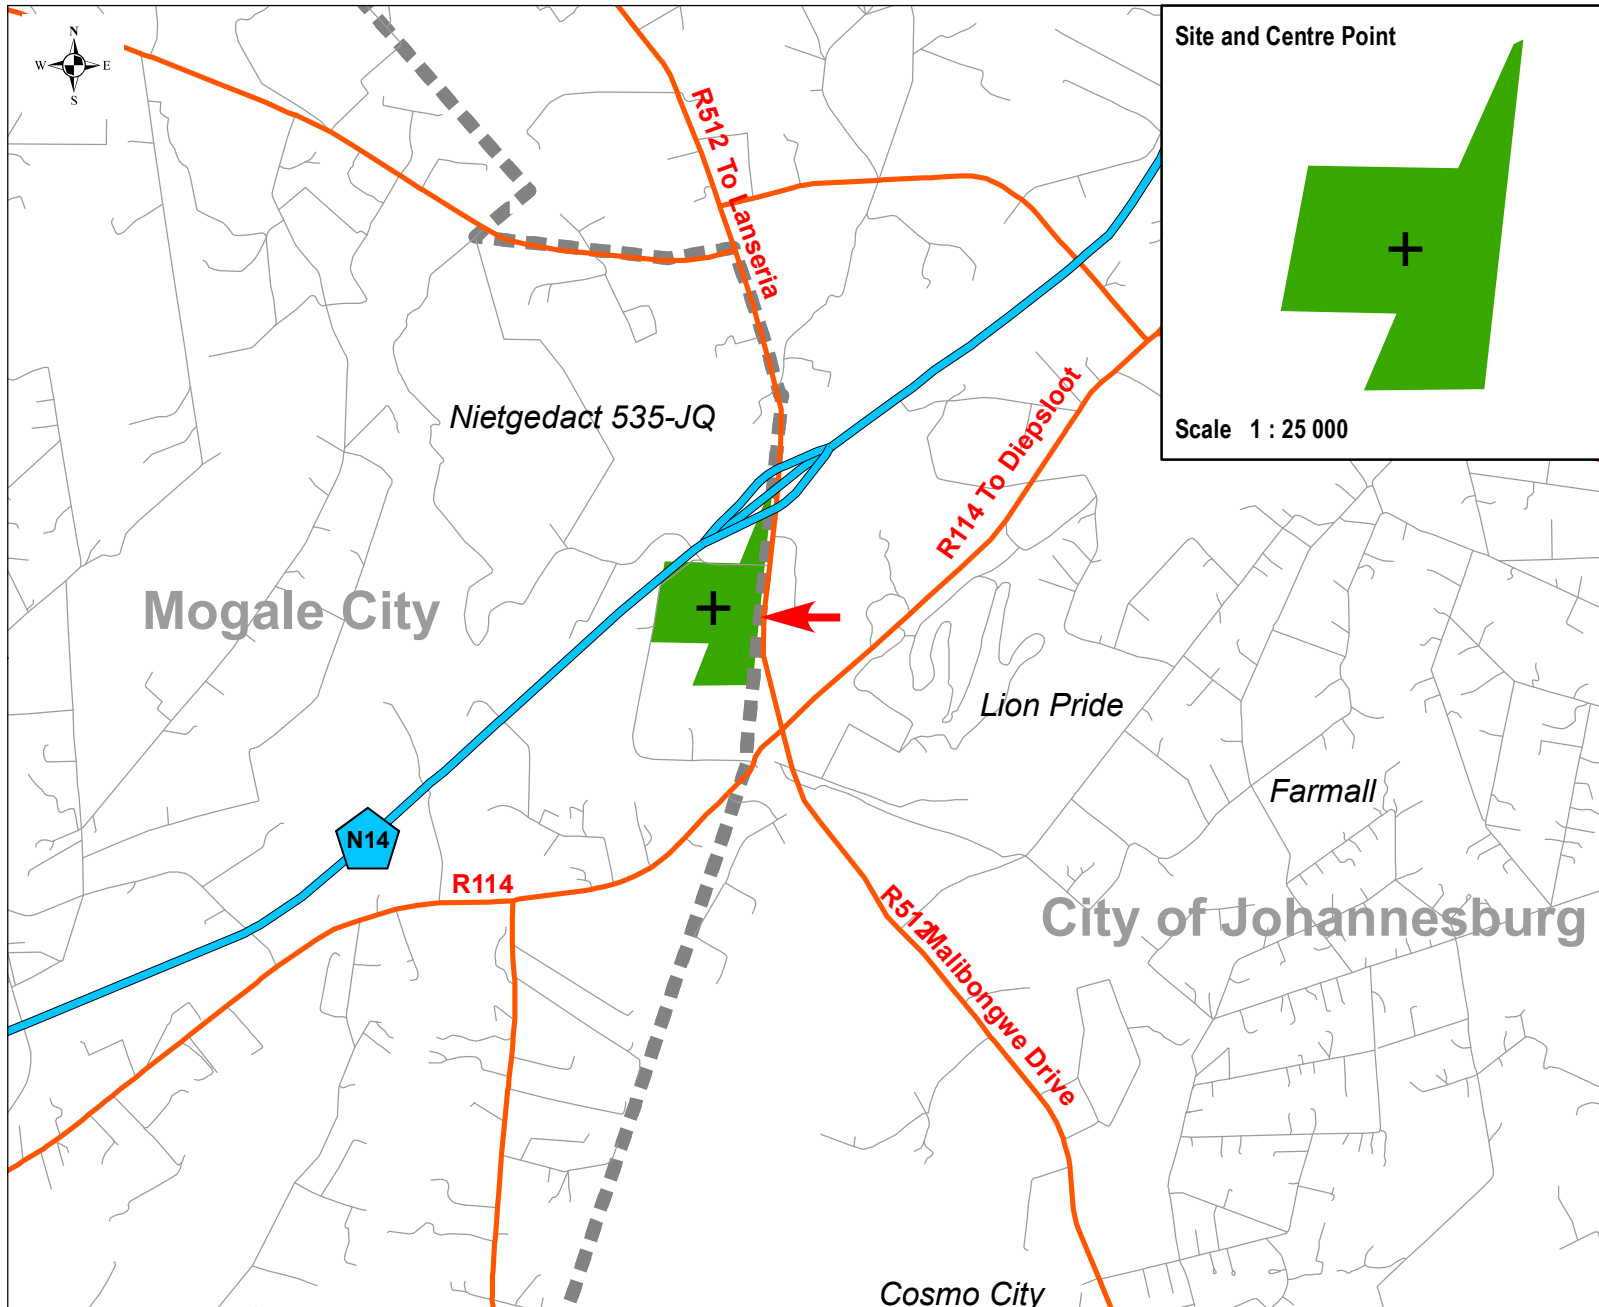

LION PRIDE EXTENSION, MOGALE CITY LOCAL MUNICIPALITY

LOCALITY MAP

Site and Centre Point

Scale 1 : 25 000

REFERENCE MAP

BASEMAP LEGEND

-  Property Location
-  Latitude: 25 59.402' S
Longitude: 27 55.291' E
- Road Network**
-  Freeway
-  Main Road
-  Secondary Road
-  Minor Road
-  Access to site

Scale 1 : 50 000

**Cosmopolitan Projects
Johannesburg (Pty) Ltd**

Date: 16 February 2022 / RC Dreyer