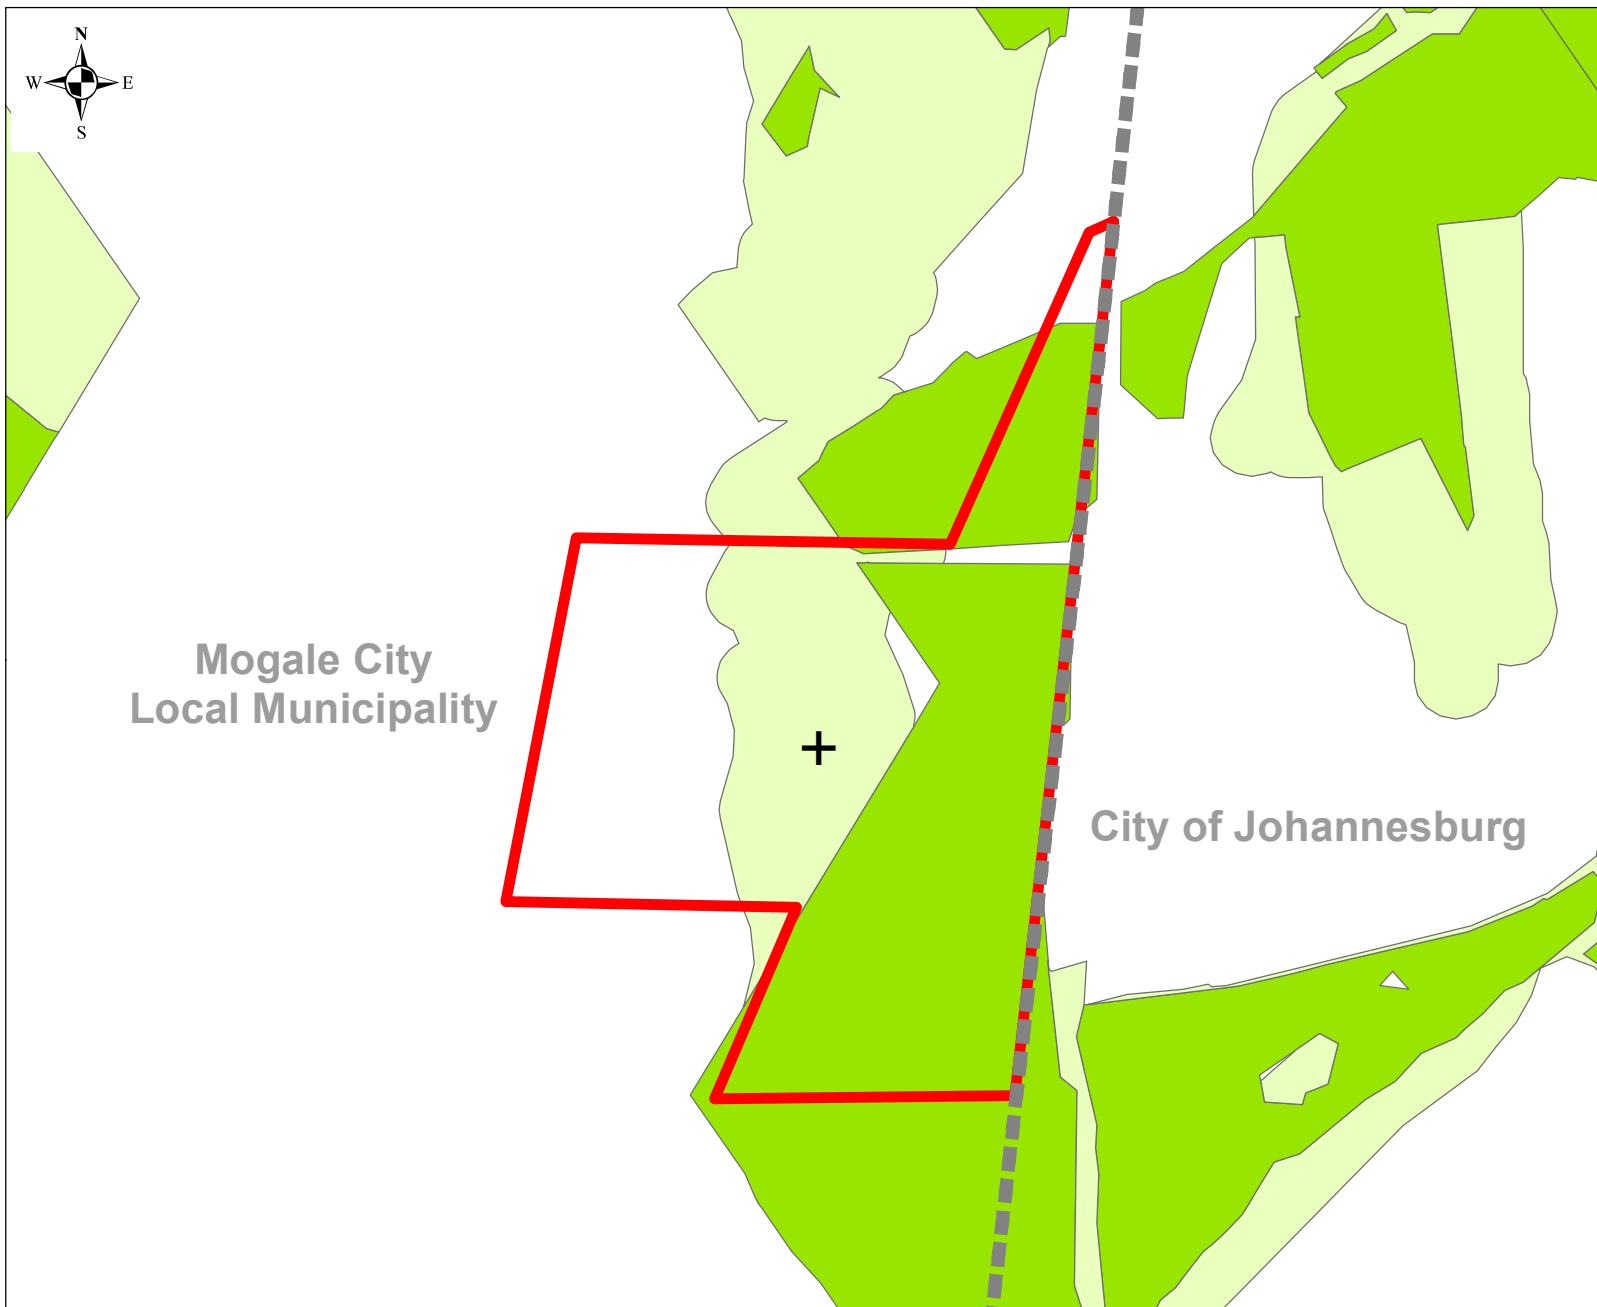

LION PRIDE EXTENSION, MOGALE CITY LOCAL MUNICIPALITY

C-PLAN VER 3.3

REFERENCE MAP

BASEMAP LEGEND

Property Boundary

C-PLAN Ver 3.3: Classes

CBA: Protected Area

CBA: Irreplaceable Area

CBA: Important Area

ESA: Ecological Support Area

Scale 1 : 10 000

Cosmopolitan Projects
Johannesburg (Pty) Ltd

Date: 14 August 2022 / RC Dreyer