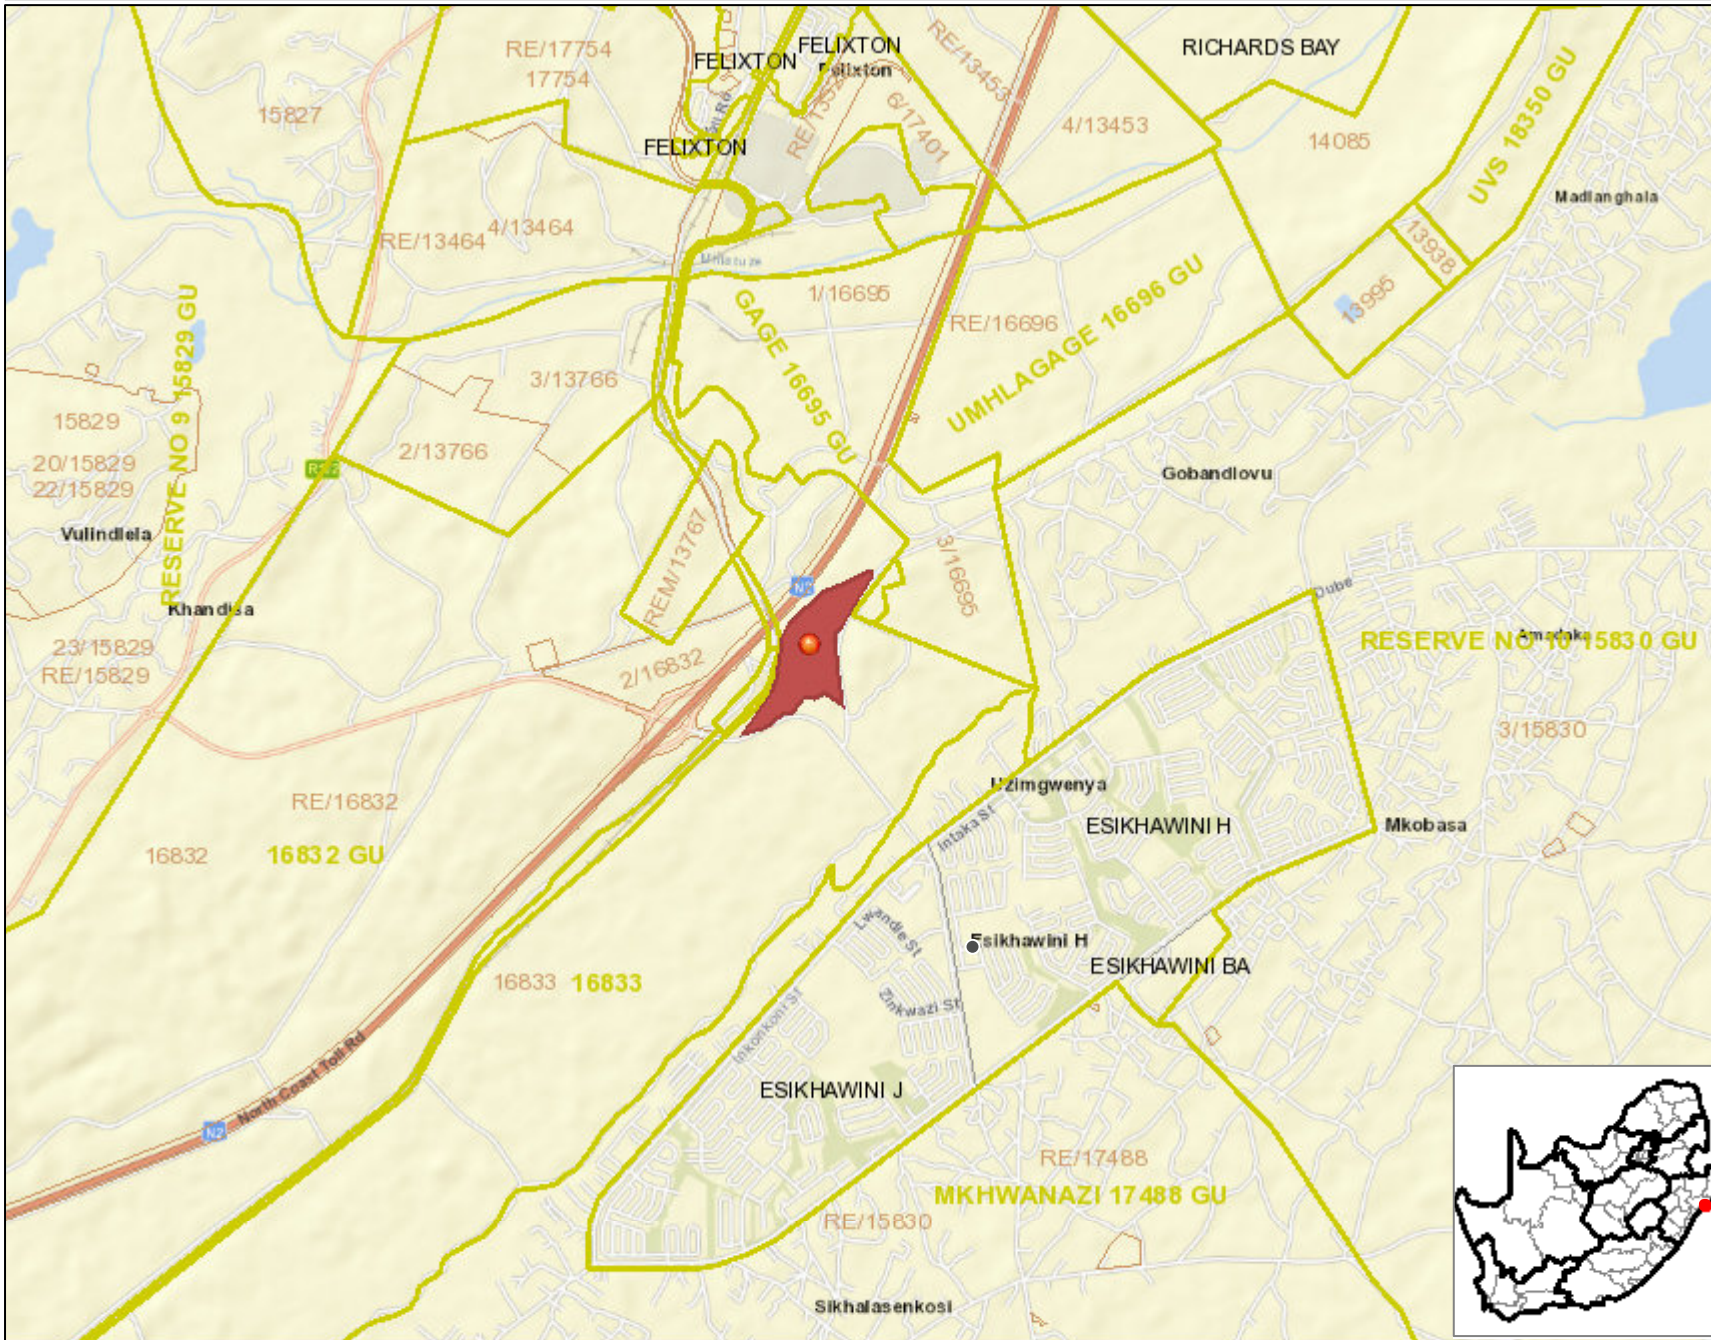

Inkosi Phalane Locality Map

Chief Surveyor General Property Search

6/19/2023, 11:09:14 AM

Legend

- Parent Farm
- Farm Portion
- Holding
- Provinces
- Allotment Township
- Project Location

Sources: Esri, HERE, Garmin, USGS, Intermap, INCREMENT P, NRCan, Esri Japan, METI, Esri China (Hong Kong), Esri Korea, Esri (Thailand), NGCC, (c) OpenStreetMap contributors, and the GIS User Community

Scale 1:50 000

0 0,5 1 2 km