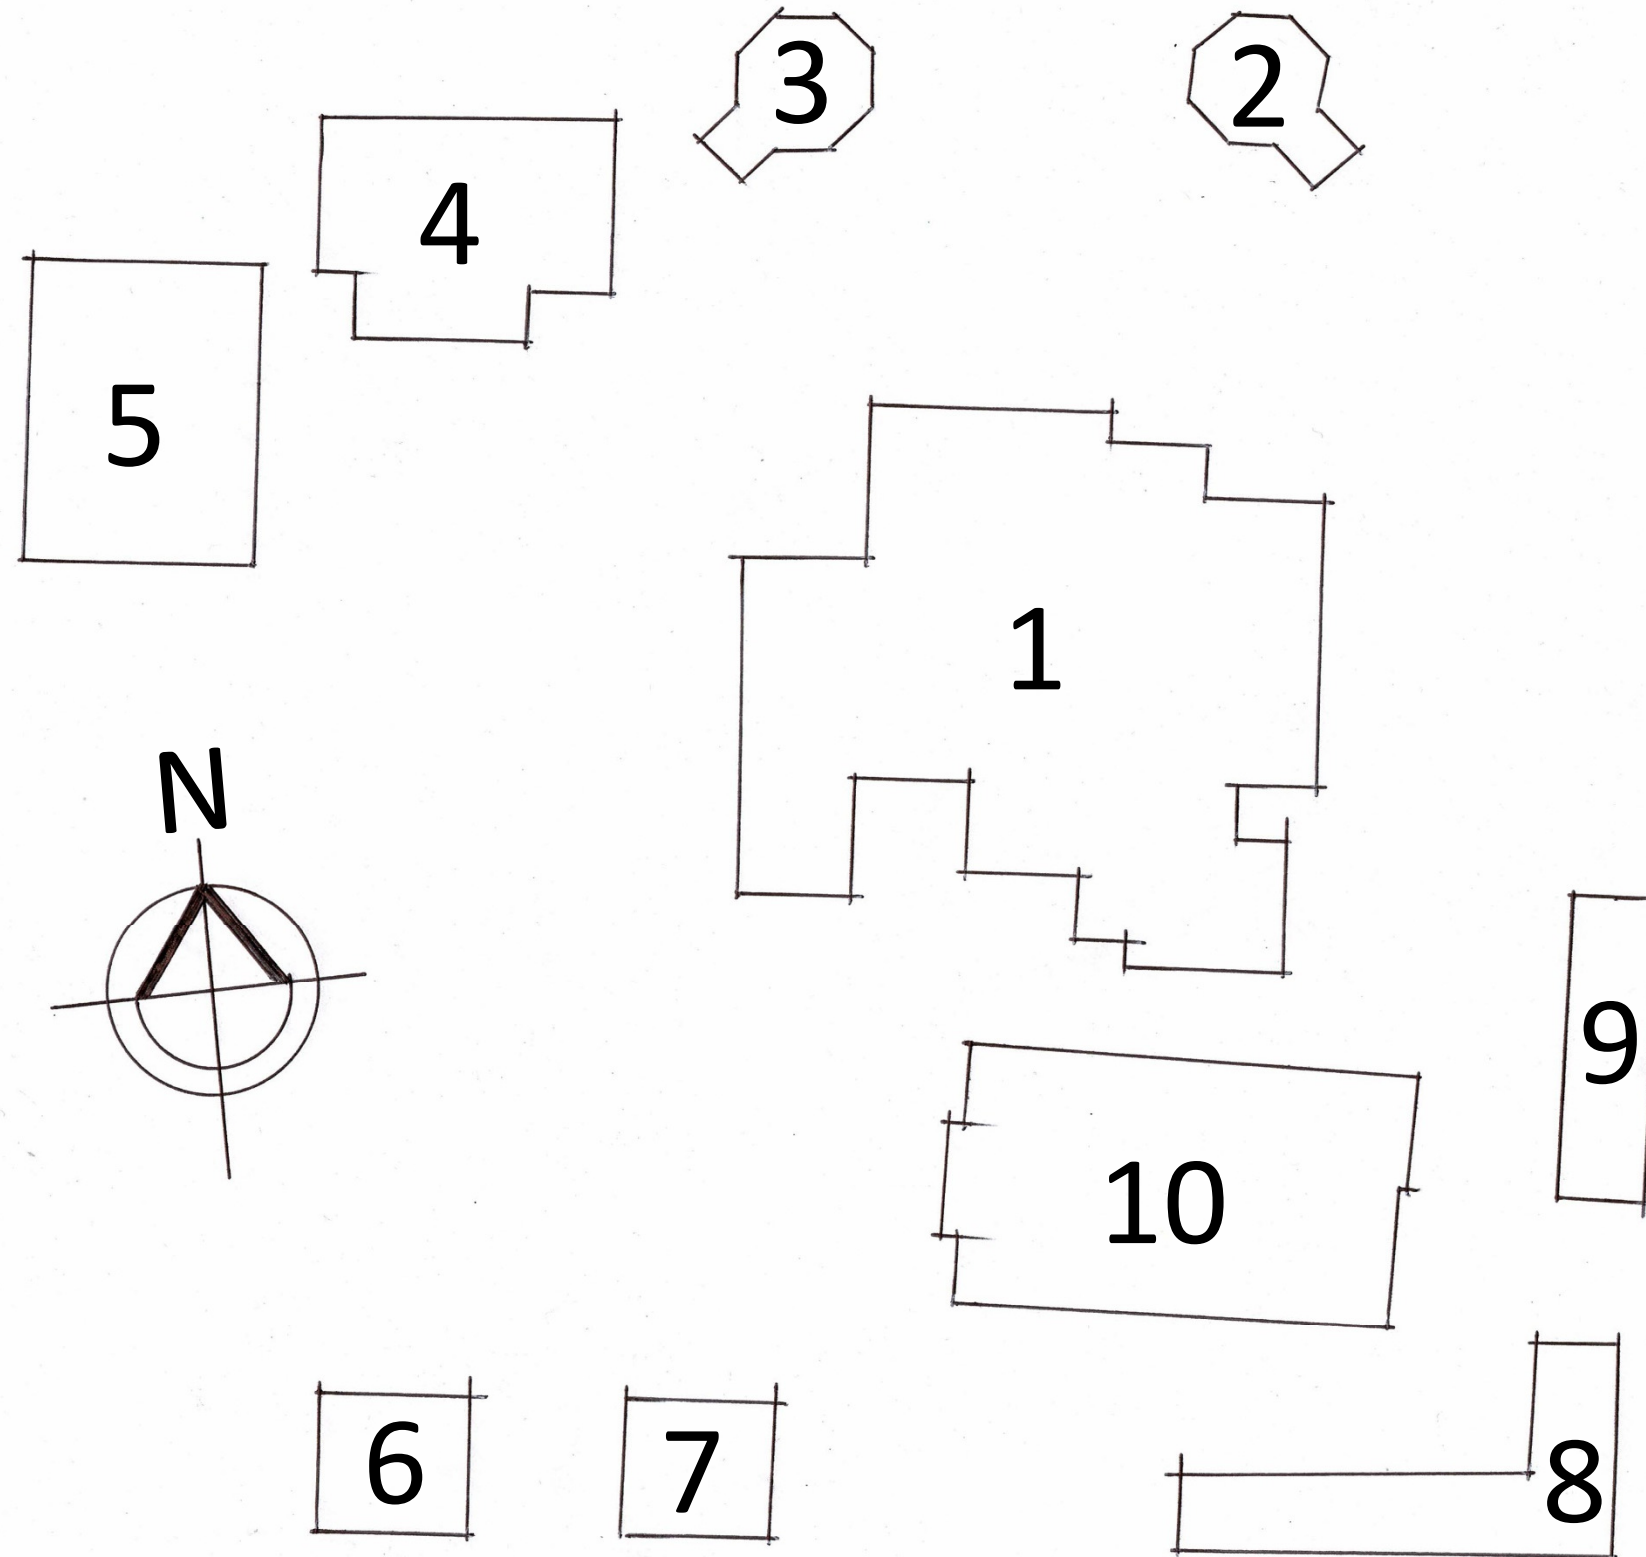

14 Berydene Road, Tina's Hotel Kloof January 2022

Site Plan Reference Showing Buildings for Photographic Audit

Building 1 Photograph positions

Building 1 Photographs

Photo 1

Photo 2

Photo 3

Photo 4

Photo 5

Photo 6

Photo 7 – Upper Level

Photo 8 – Upper Level

Photo 9 – Upper Level

Photo 10 – Upper Level

Photo 11 – Upper Level

Photo 12

Photo 50 – Road View

Photo 51 – Road View

Photo 52 – Road View

Building 1 Interiors