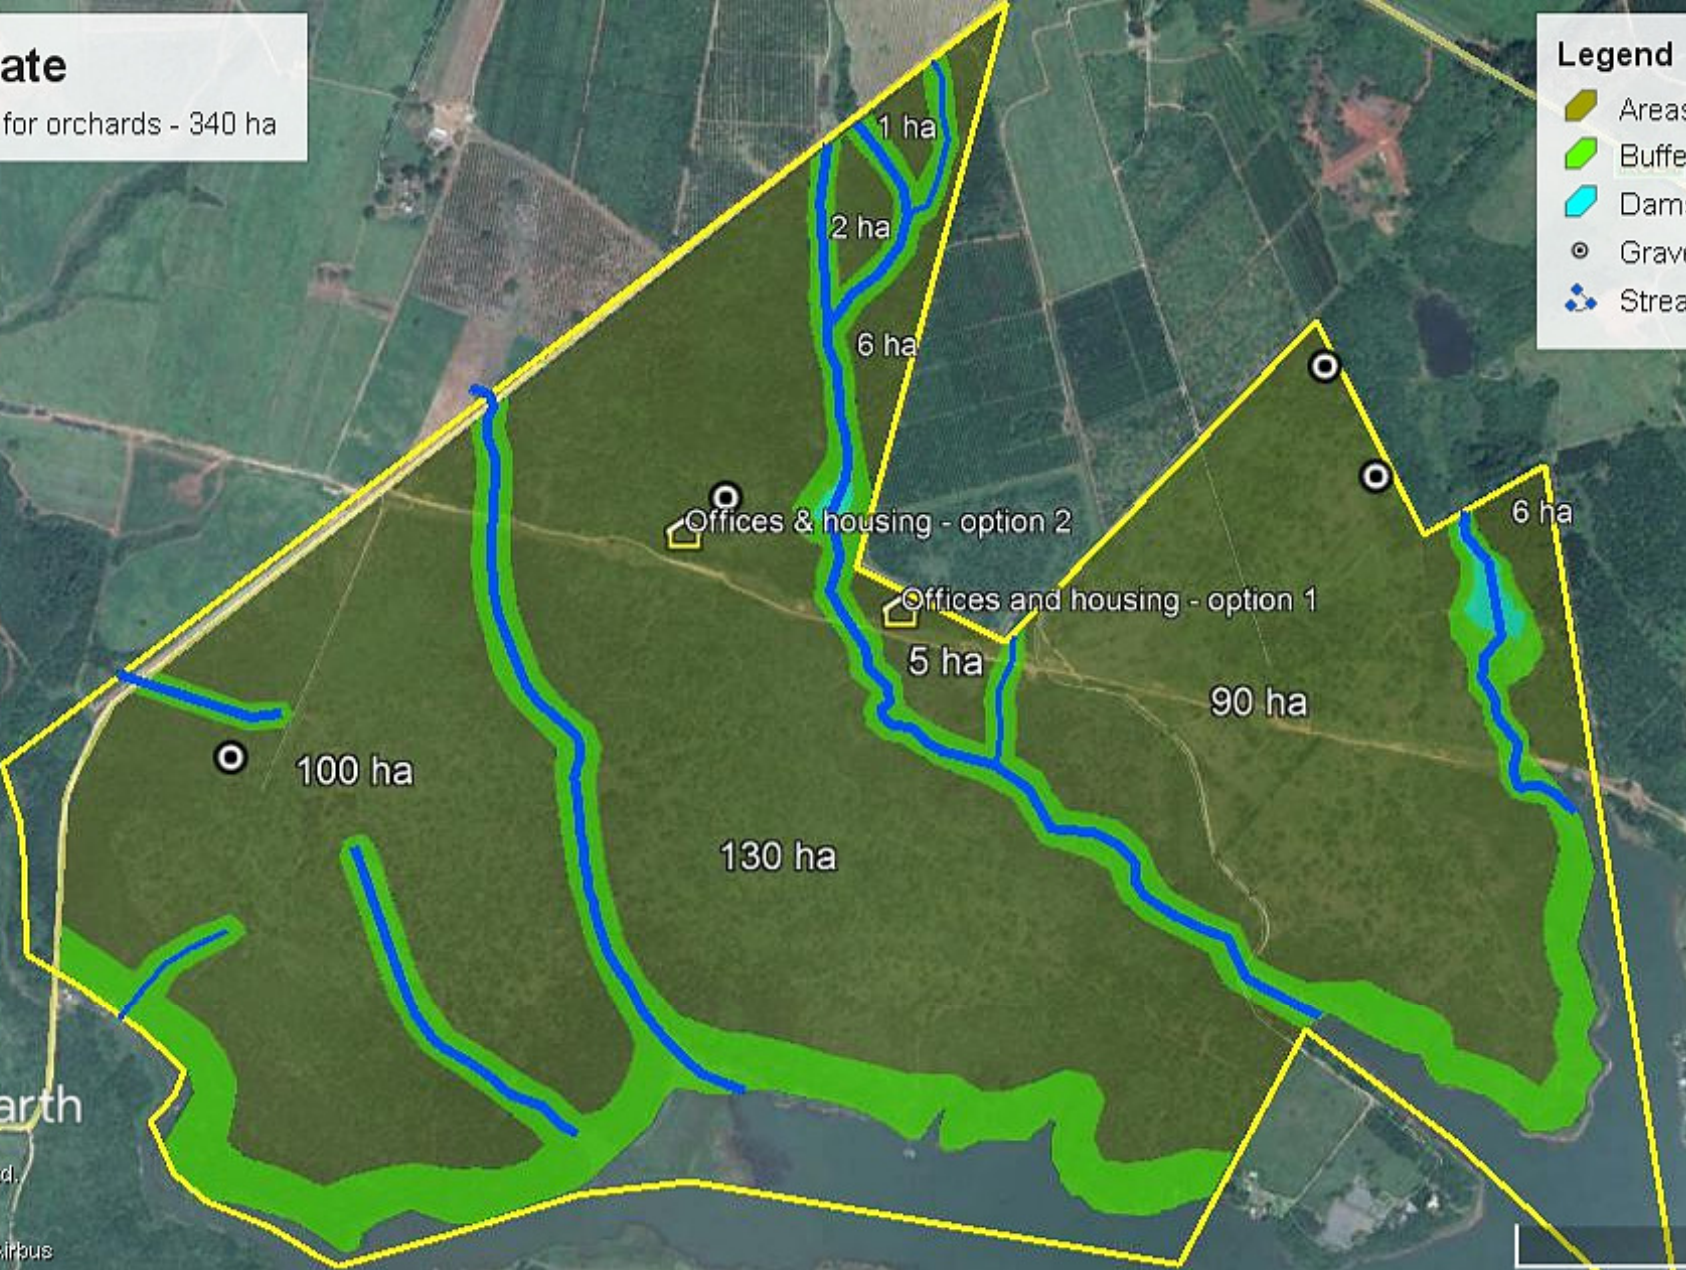

Beja Estate

Areas suitable for orchards - 340 ha

Legend

- Areas suitable for orchards
- Buffer area
- Dams
- Graves
- Streams

Google Earth

©2018 AtriGIS (Pty) Ltd.
©2018 Google
Image © 2018 CNES / Airbus