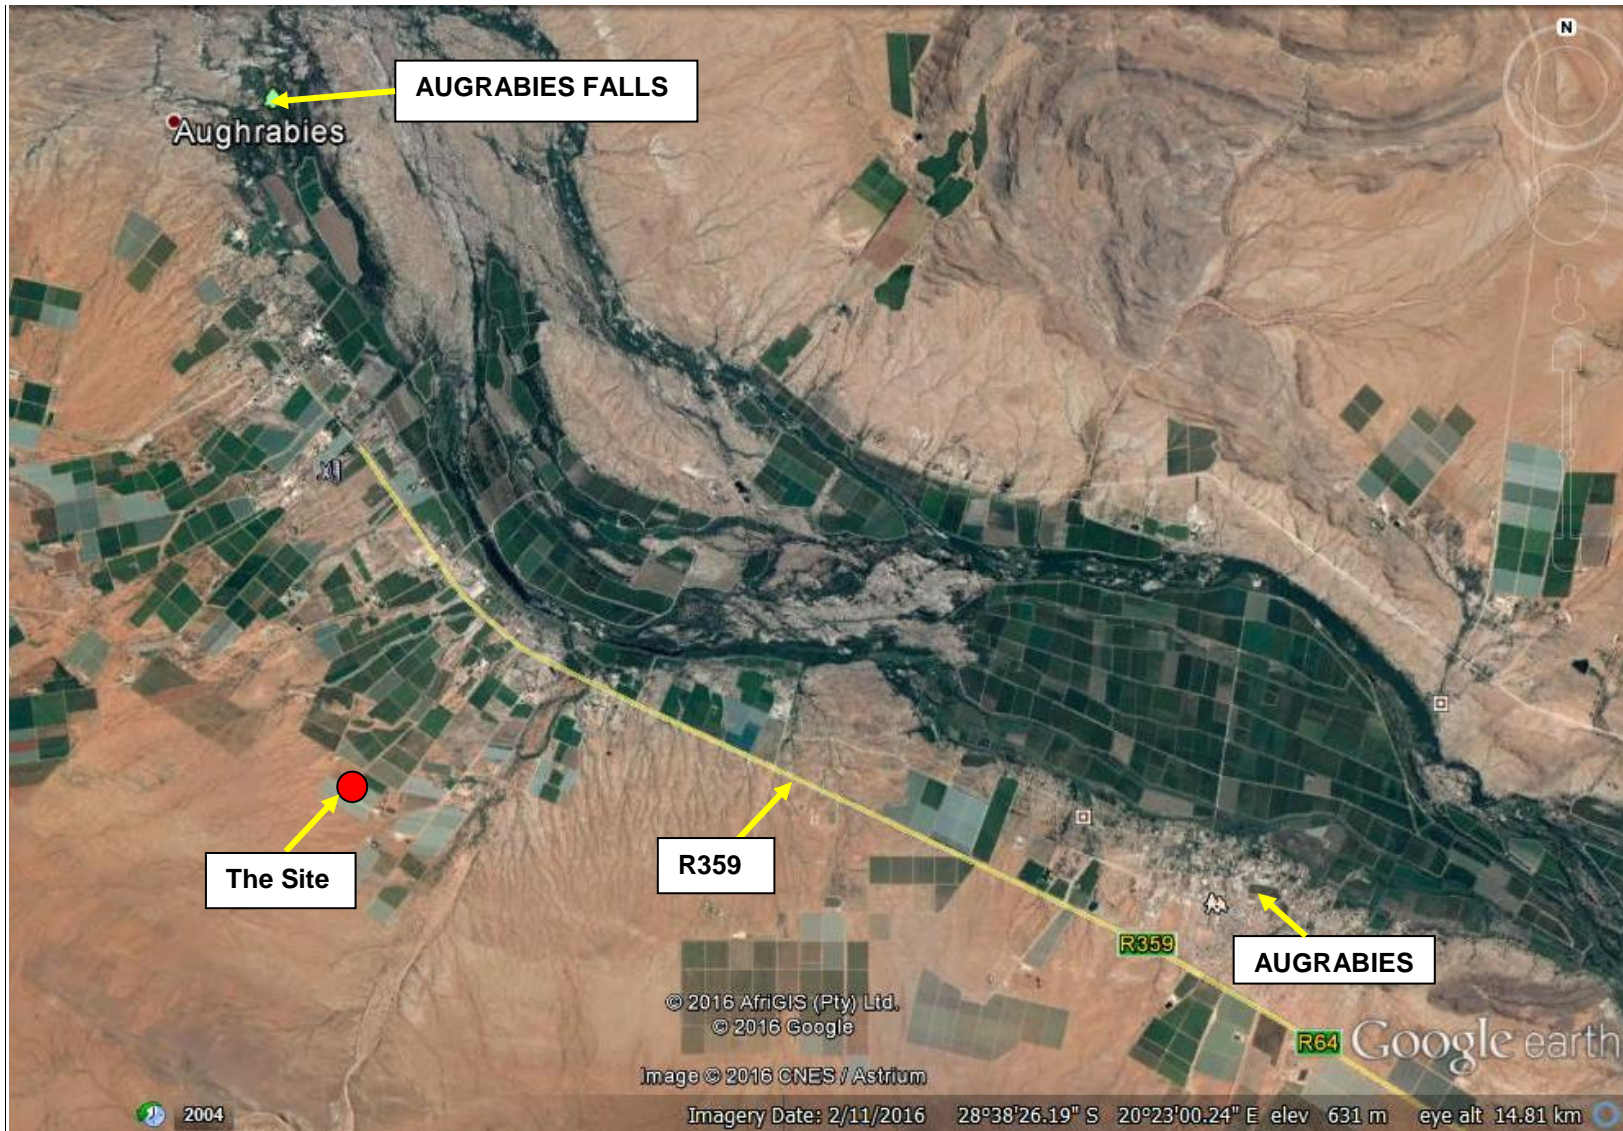

**DEVELOPED VINEYARD ON THE LAIR, PORTION 13 OF ORANGE FALLS FARM NO 16 – AUGRABIES, NORTHERN CAPE**

**SITE CO-ORDINATES**

28°39'30.16"S  
20°20'28.81"E

● THE SITE

**ENVIRO AFRICA REF:**

0445

May 2017

**DEVELOPED VINEYARD ON THE LAIR, PORTION 13 OF ORANGE FALLS FARM NO 16 – AUGRABIES, NORTHERN CAPE**

**SITE CO-ORDINATES**

28°39'30.16\"S  
20°20'28.81\"E

● THE SITE

**ENVIRO AFRICA REF:**

0445

May 2017