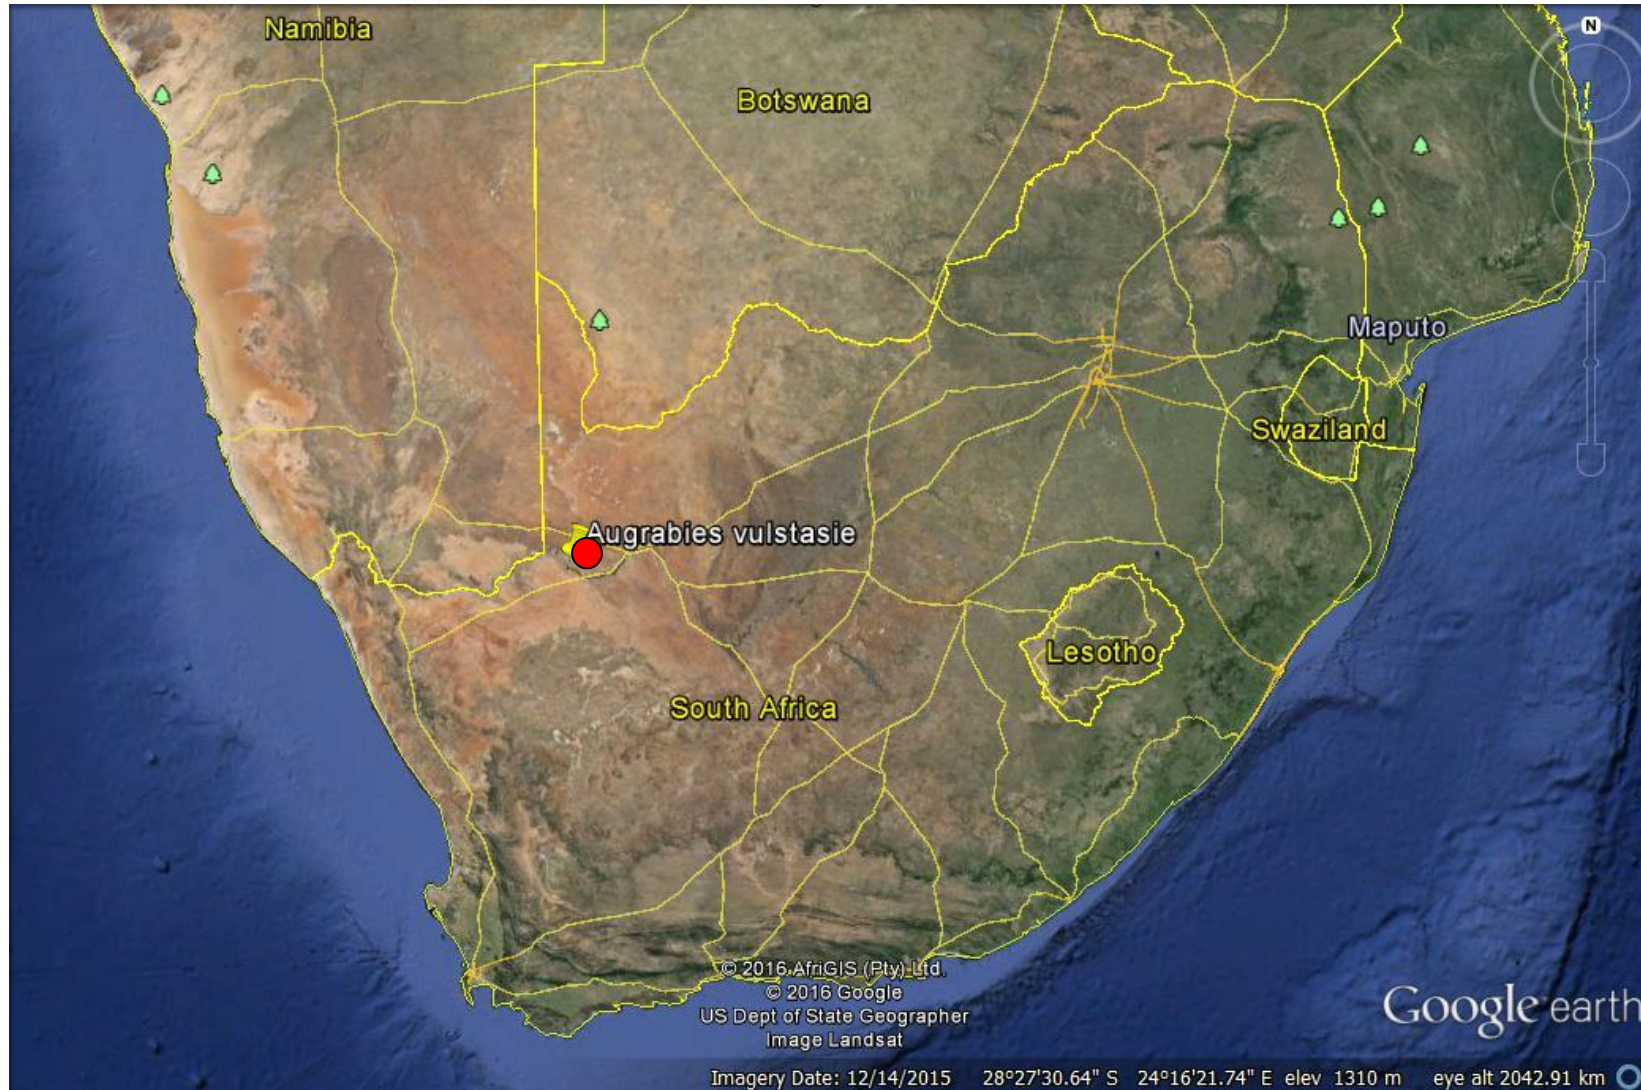

**DEVELOPED VINEYARD ON THE LAIR, PORTION 13 OF ORANGE FALLS FARM NO 16 – AUGRABIES, NORTHERN CAPE**

**SITE CO-ORDINATES**

28°39'30.16"S  
20°20'28.81"E

● THE SITE

**ENVIRO AFRICA REF:**

0445

May 2017

**DEVELOPED VINEYARD ON THE LAIR, PORTION 13 OF ORANGE FALLS FARM NO 16 – AUGRABIES, NORTHERN CAPE**

**SITE CO-ORDINATES**

28°39'30.16\"S  
20°20'28.81\"E

● THE SITE

**ENVIRO AFRICA REF:**

0445

May 2017