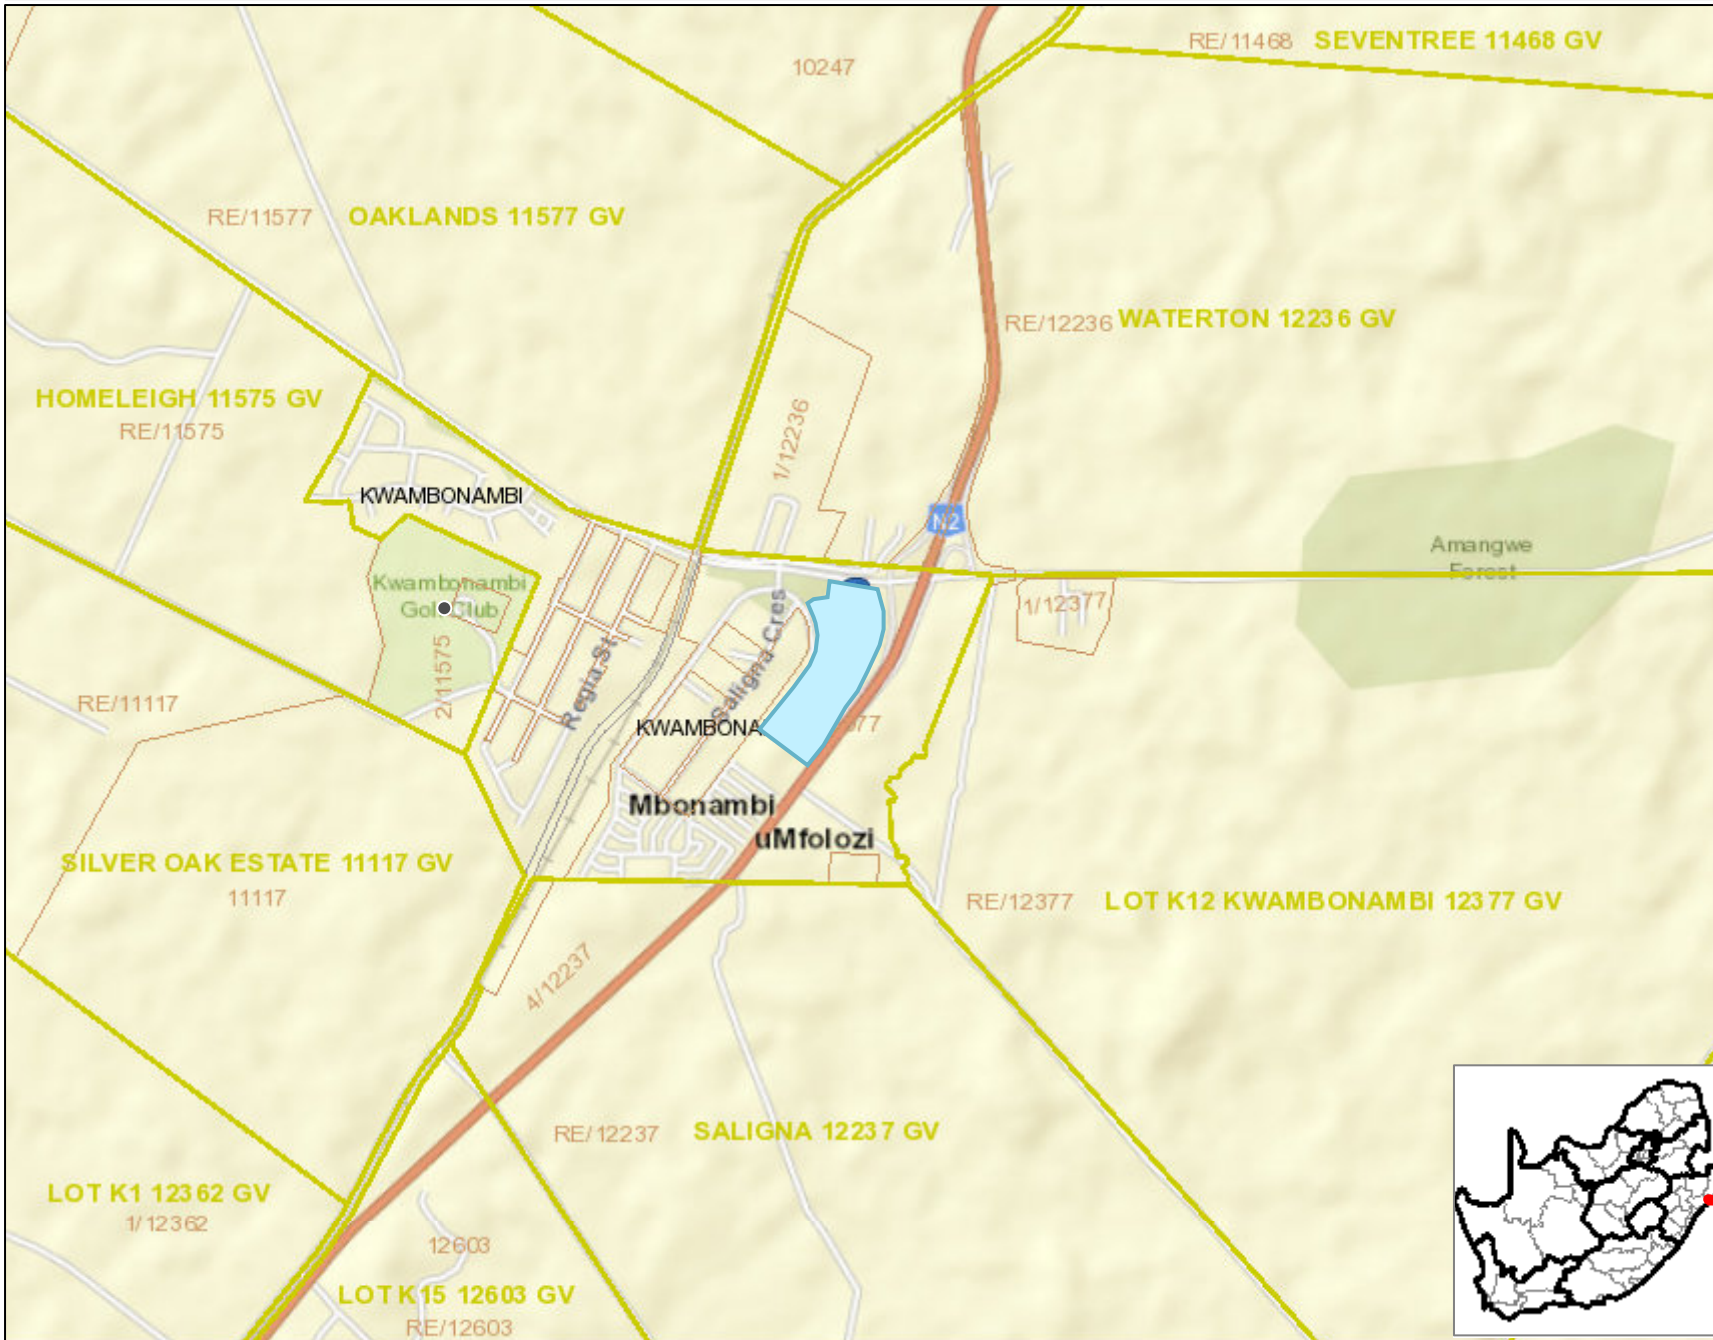

Proposed KwaMbonambi Service Station Property

Chief Surveyor General Property Search

4/24/2022, 10:46:17 PM

Legend

- Parent Farm
- Farm Portion
- Holding
- Public Place
- Erven
- Provinces
- Allotment Township

Sources: Esri, HERE, Garmin, USGS, Intermap, INCREMENT P, NRCan, Esri Japan, METI, Esri China (Hong Kong), Esri Korea, Esri (Thailand), NGCC, (c) OpenStreetMap contributors, and the GIS User Community

Scale 1:32 184

0 0,4 0,8 1,6 km