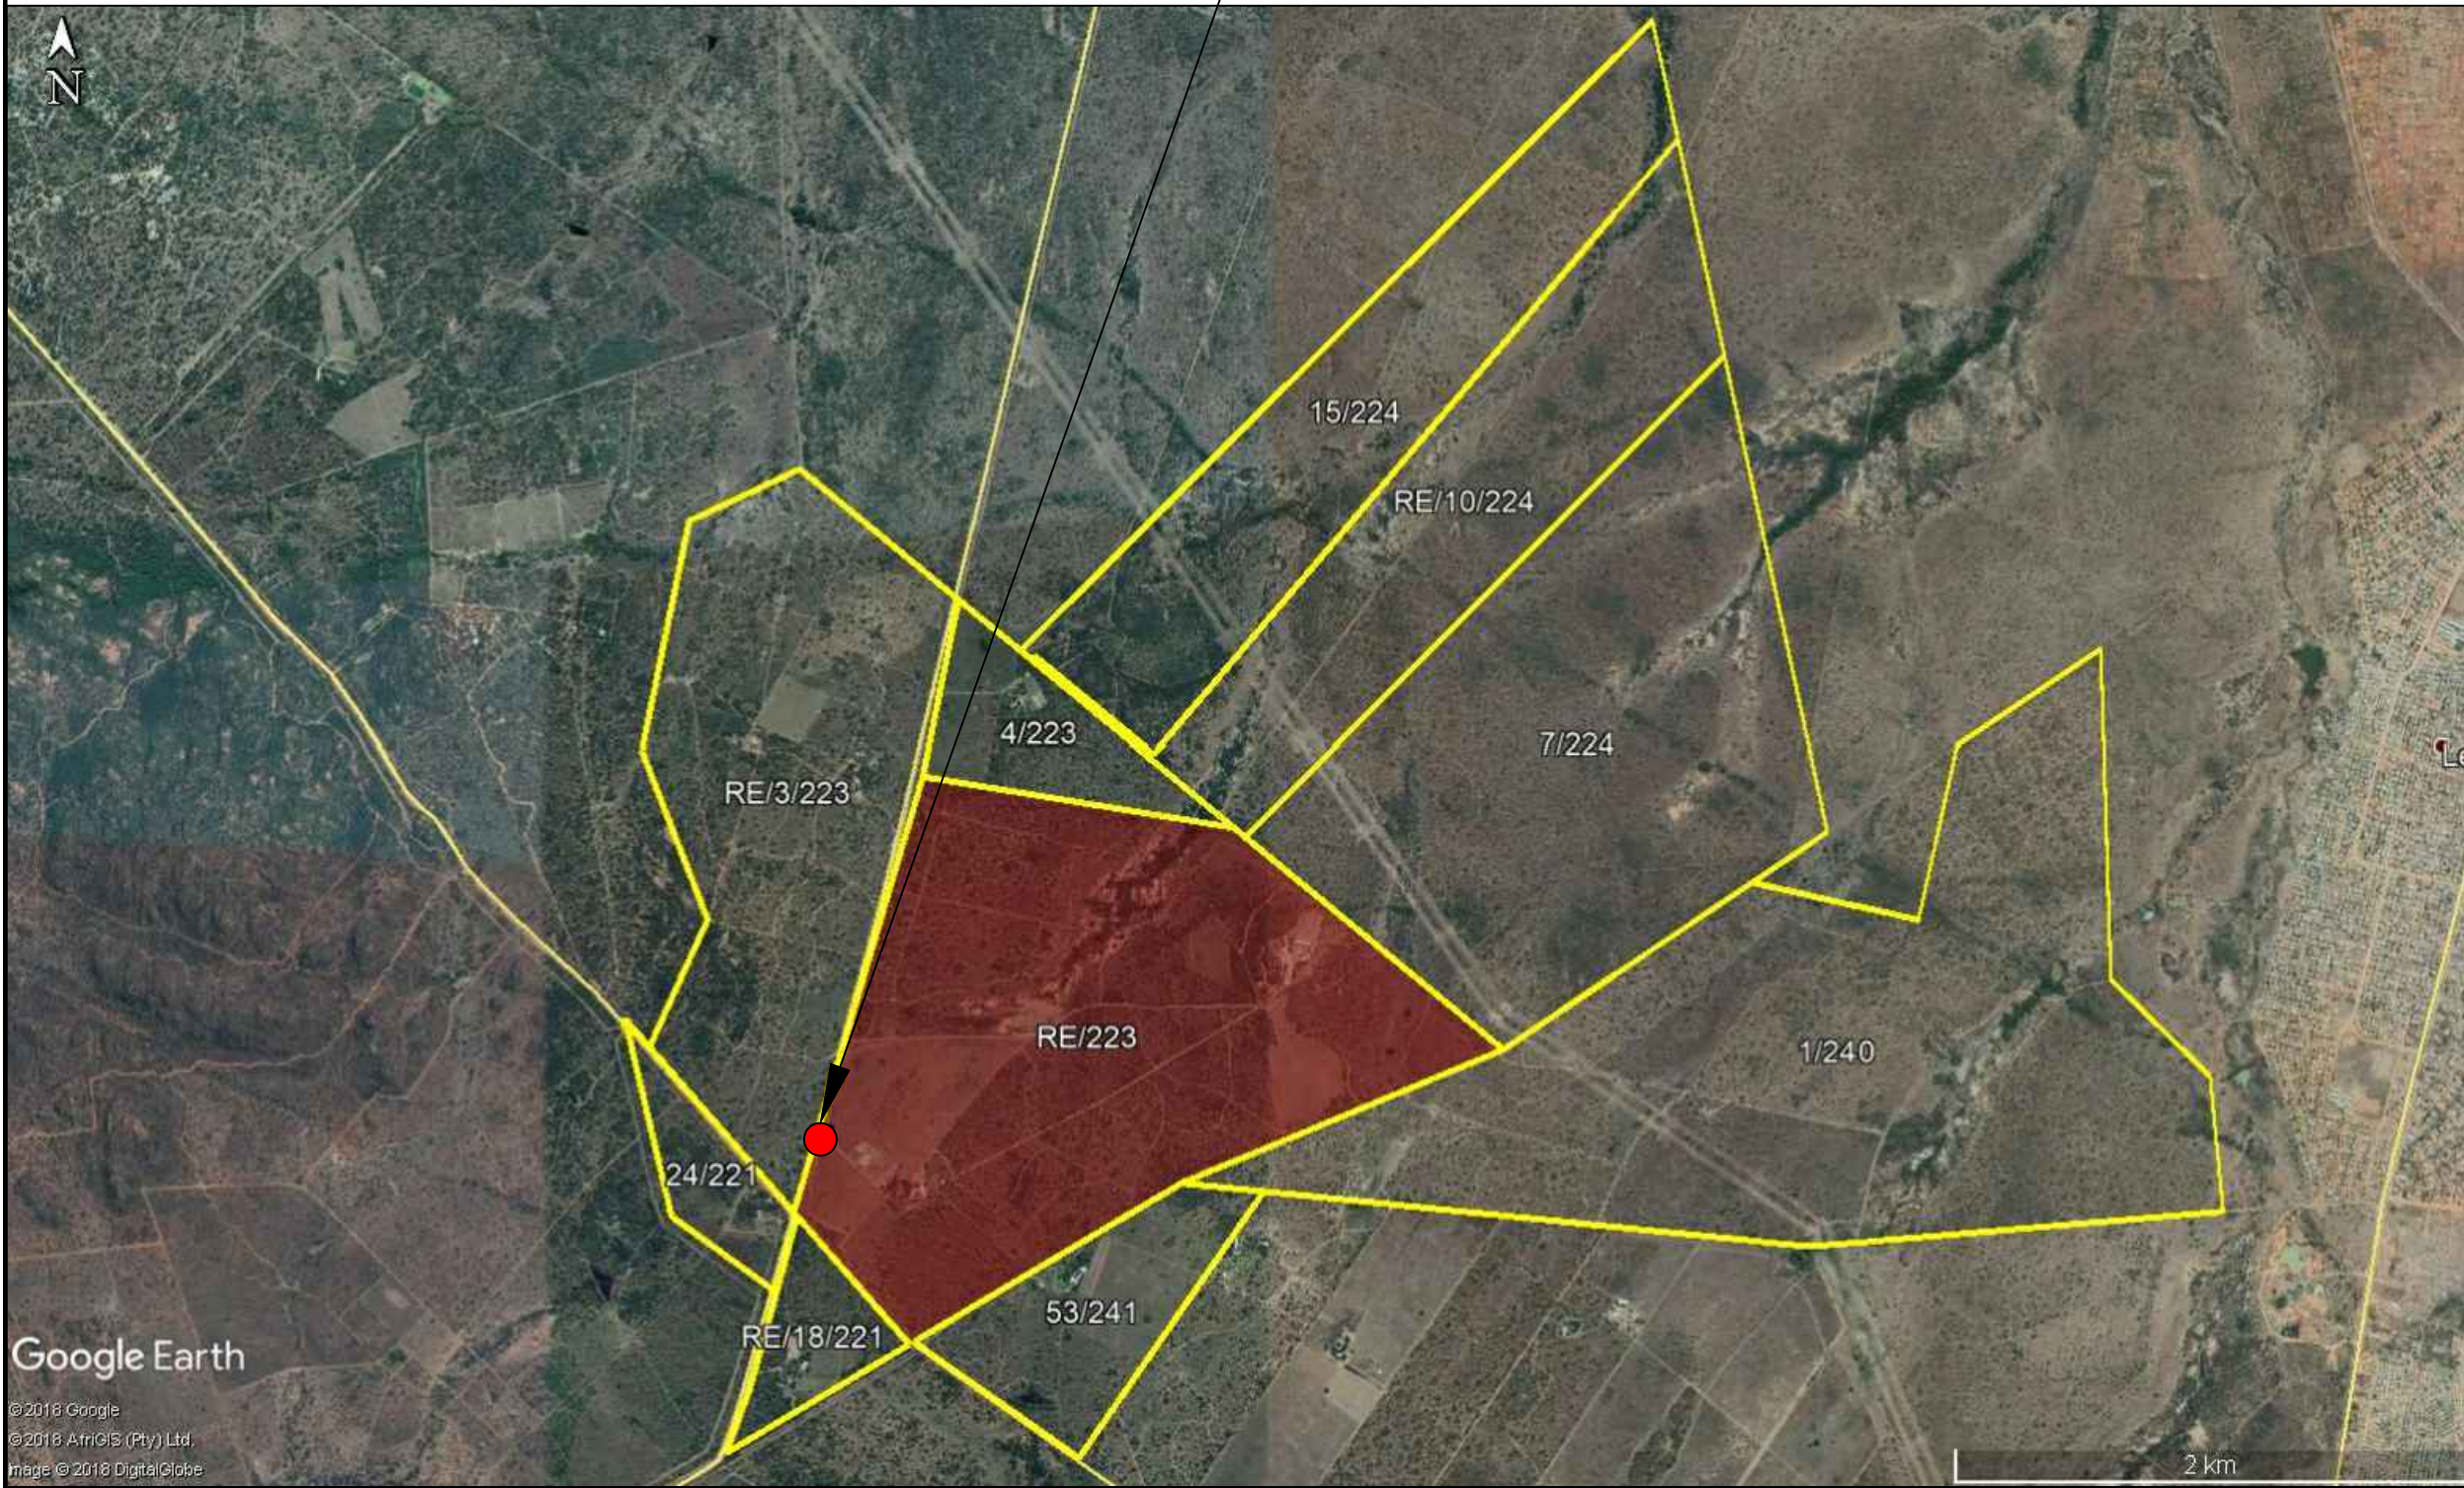

N

**APPLICATION SITE:**

25° 26' 43.70" S 27° 46' 22.10" E

N

Google Earth

©2018 Google  
©2018 AfriGIS (Pty) Ltd.  
Image © 2018 DigitalGlobe

**vodacom**

Stamp Here:

CoORDINATES:	25° 26' 43.70" S
HASL: 1197m	27° 46' 22.10" E

**DEVELOPLAN**  
**PIETERSBURG**  
**INCORPORATED**  
 Reg. No. 9910599/21

P.O. Box 1883  
 Polokwane, 0700  
 Tel: 015 - 291 4176 / 7  
 Fax: 086 218 3267

Town planners & Environmental consultants  
[tecoplan@mweb.co.za](mailto:tecoplan@mweb.co.za)

**VODACOM SITE NAME**

**NYALILA FARM**

**PROPERTY DESCRIPTION**

REMAINDER EXTENT OF THE FARM  
ELBA 223 - JQ  
MADIBENG LOCAL MUNICIPALITY  
NORTH WEST

**LOCALITY MAP**

DATE	BASE STATION NUMBER
2018/03	0143692
NO.	SCALE
1	NTS