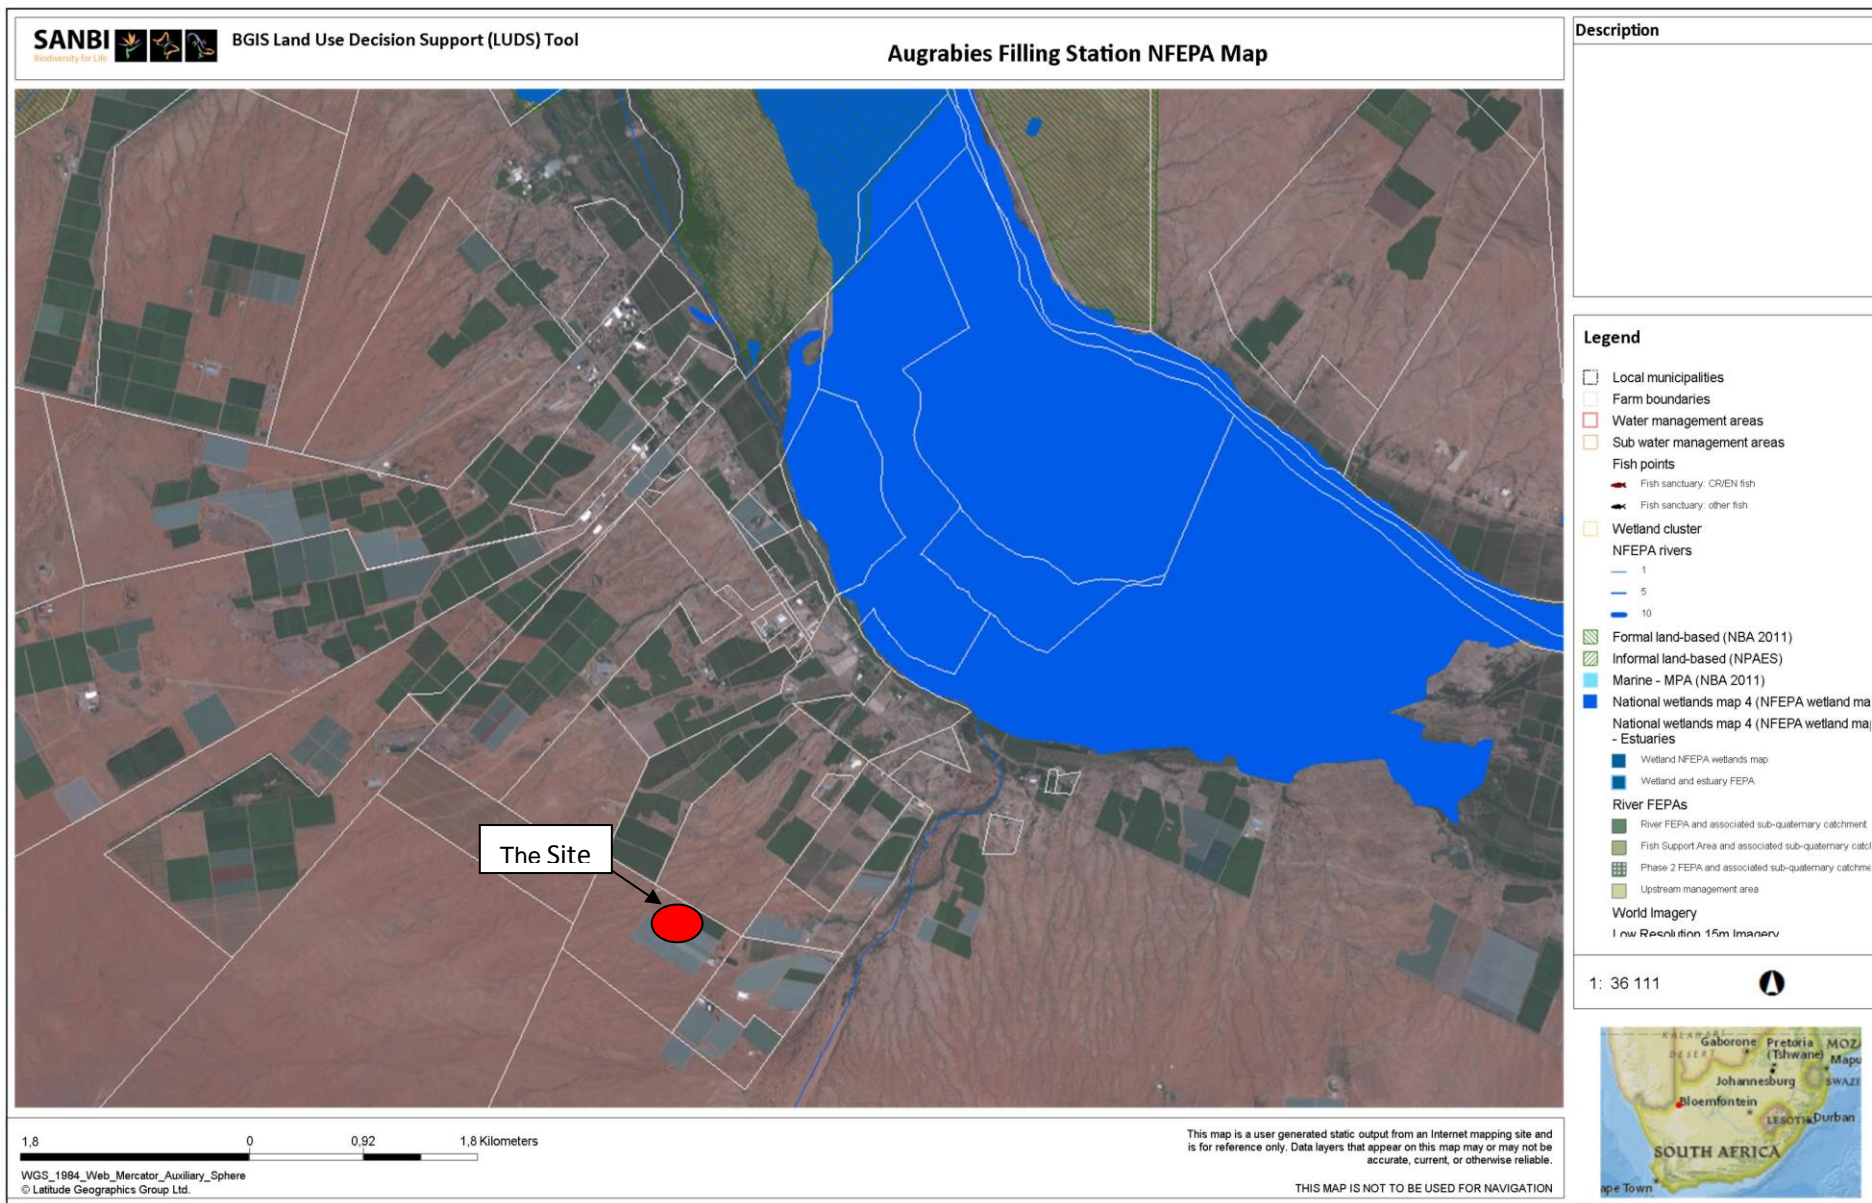

DEVELOPED VINEYARD ON THE LAIR, PORTION 13 OF ORANGE FALLS FARM NO 16 – AUGRABIES, NORTHERN CAPE

National Freshwater Ecosystem Priority Areas Map

DEVELOPED VINEYARD ON THE LAIR, PORTION 13 OF ORANGE FALLS FARM NO 16 – AUGRABIES, NORTHERN CAPE

Sensitivity Map