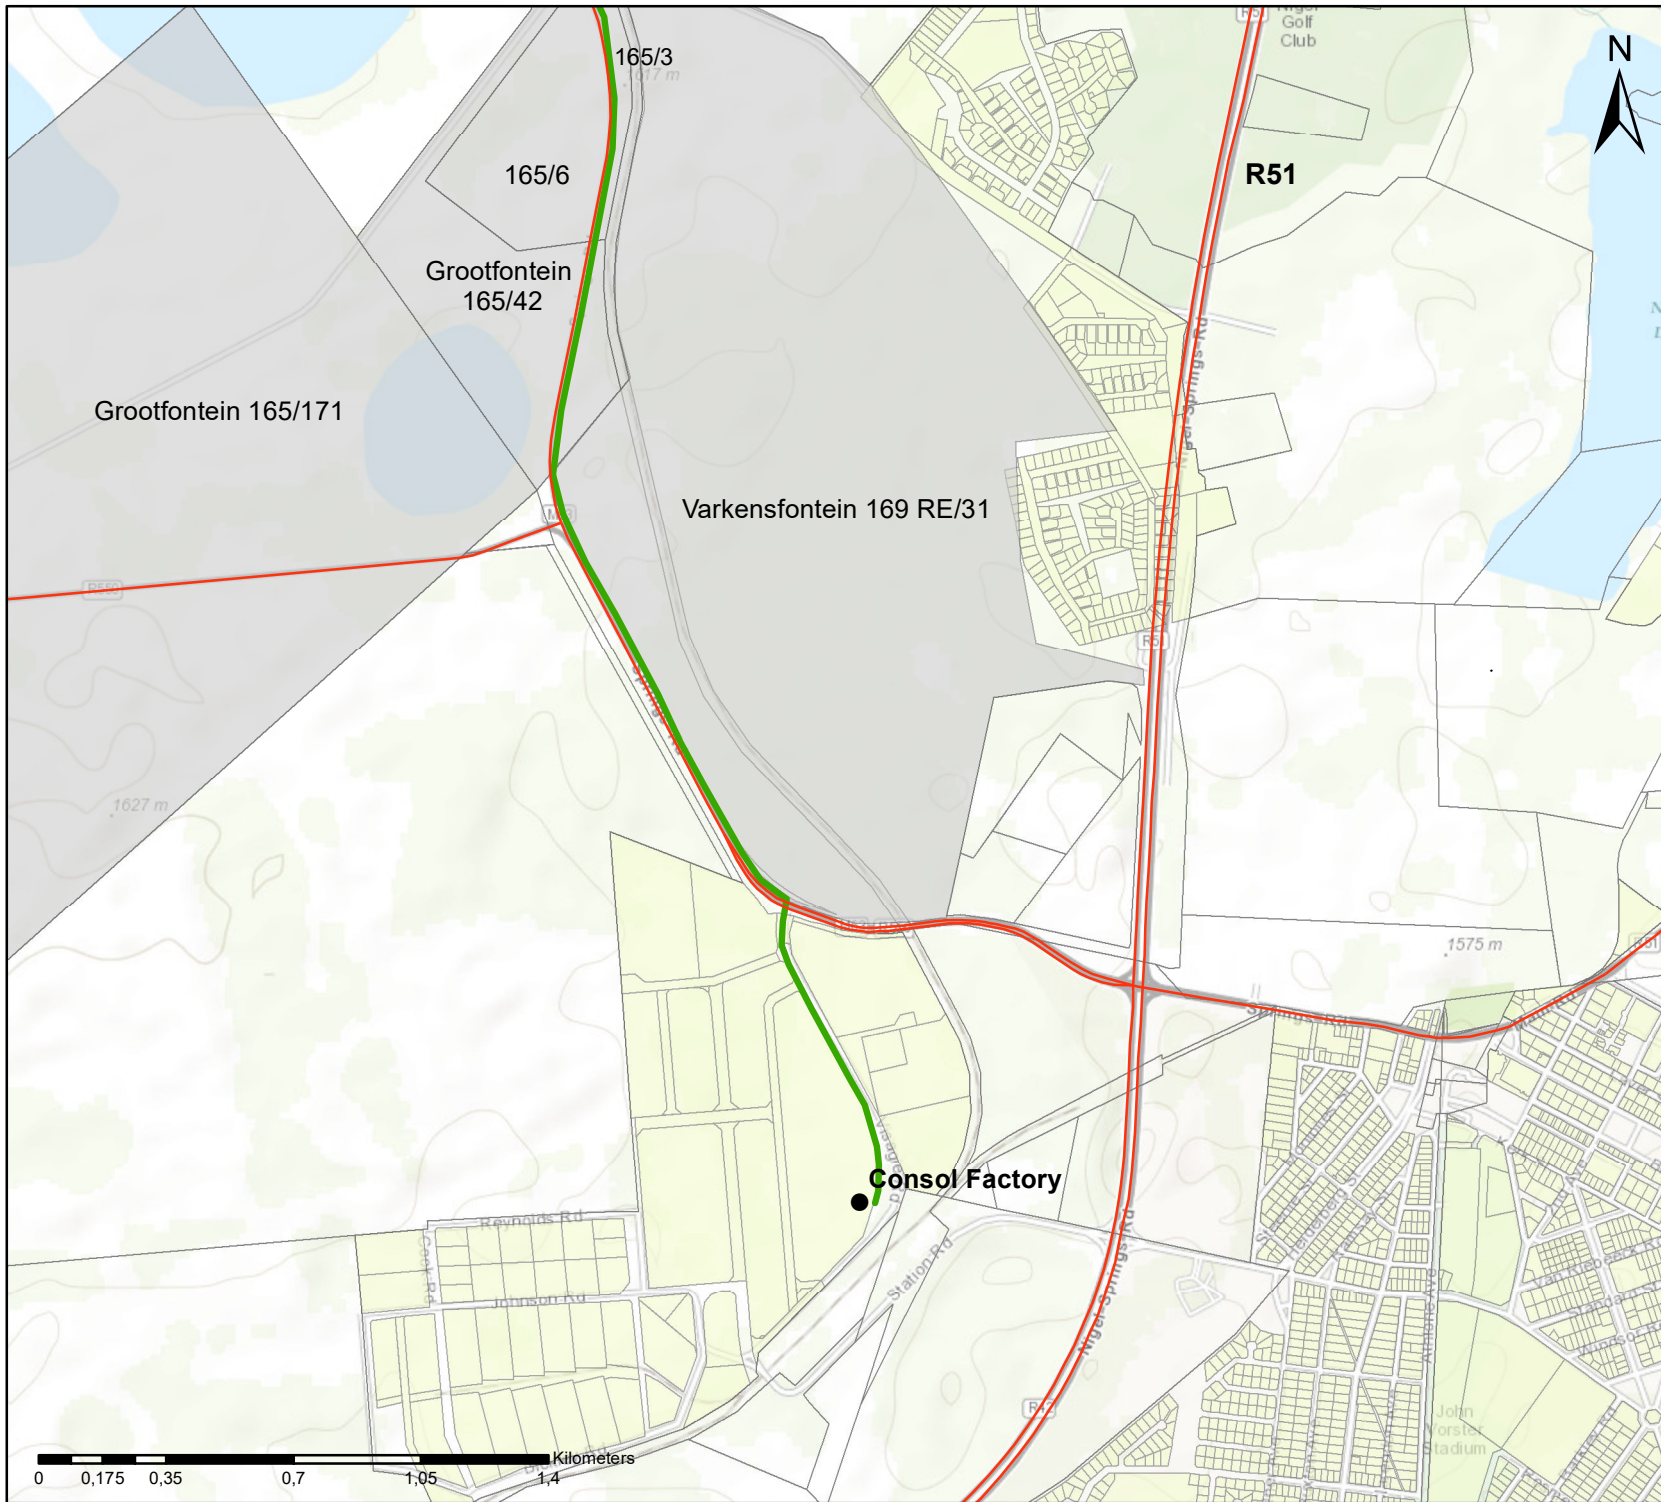

Gas Transmission Pipeline, Nigel, Gauteng Province

Layout Map: Section 1

Legend

- Nigel
- Consol Factory
- Main Road
- Existing Gas Transmission Pipeline
- Pipeline Route C
- Affected Farm Portions
- Erf
- Farm Portion

Scale:
Projection: LQ29 WGS_1984
Map: Nigel Gas Pipeline_Layout Map 29.04.19

Gas Transmission Pipeline, Nigel, Gauteng Province

Layout Map: Section 2

Legend

- Nigel
- Consol Factory
- Main Road
- Pipeline Route C
- Affected Farm Portions
- Erf
- Farm Portion

Scale:
 Projection: LQ29 WGS_1984
 Map: Nigel Gas Pipeline_Layout Map 29.04.19

Gas Transmission Pipeline, Nigel, Gauteng Province

Layout Map: Section 3

Legend

- Consol Factory
- Main Road
- Pipeline Route C
- Affected Farm Portions
- Erf
- Farm Portion

savannah
environmental

Scale:
Projection: LQ29 WGS_1984
Map: Nigel Gas Pipeline_Layout Map 29.04.19

0 0,175 0,35 0,7 1,05 1,4 Kilometers