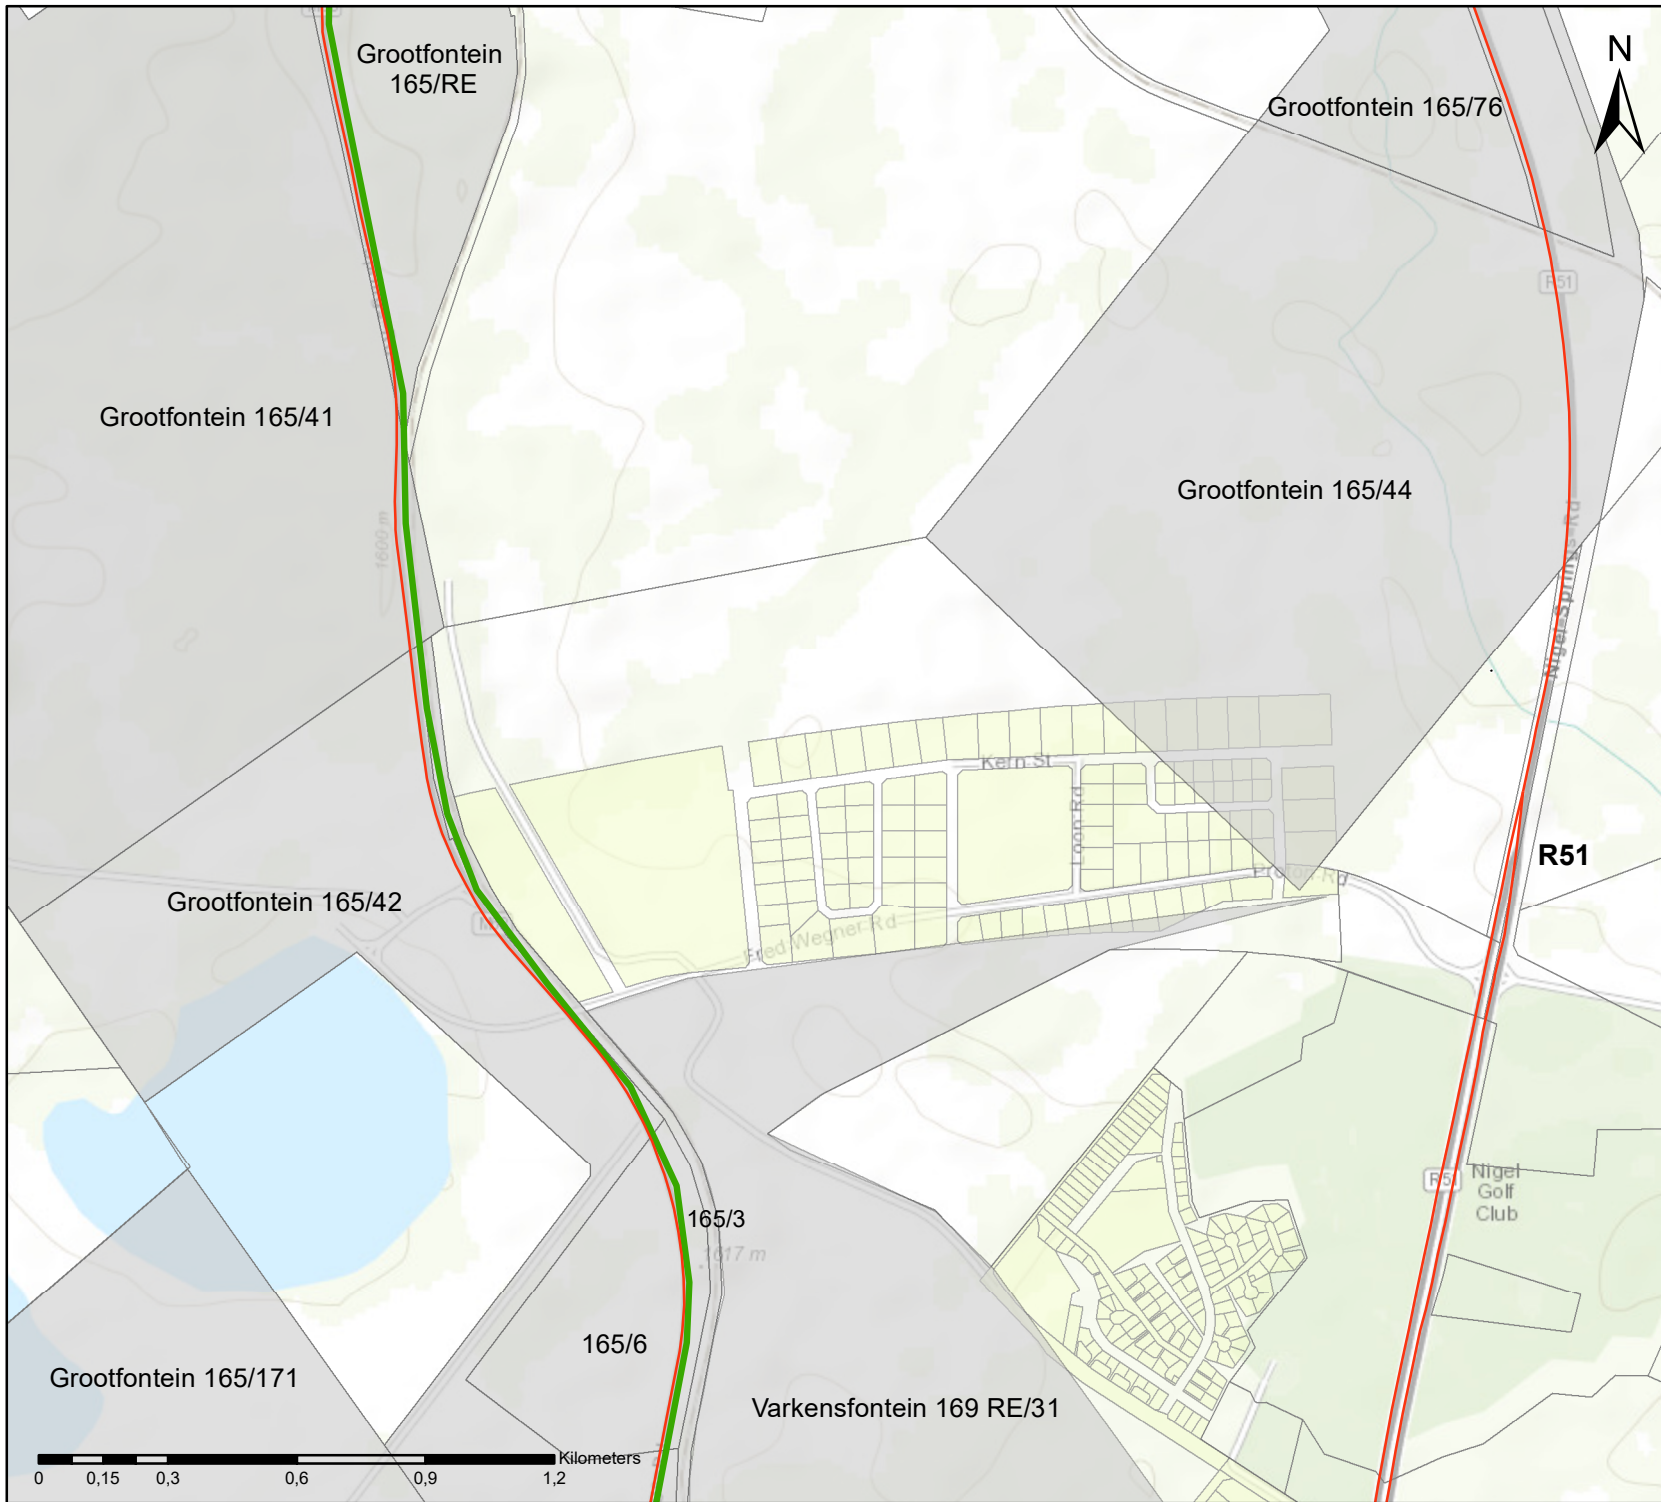

Gas Transmission Pipeline, Nigel, Gauteng Province

Layout Map: Section 1

Legend

- Nigel
- Consol Factory
- Main Road
- Existing Gas Transmission Pipeline
- Pipeline Route C
- Affected Farm Portions
- Erf
- Farm Portion

Scale:
Projection: LQ29 WGS_1984
Map: Nigel Gas Pipeline_Layout Map 29.04.19

Gas Transmission Pipeline, Nigel, Gauteng Province

Layout Map: Section 2

Legend

- Nigel
- Consol Factory
- Main Road
- Pipeline Route C
- Affected Farm Portions
- Erf
- Farm Portion

Scale:
 Projection: LQ29 WGS_1984
 Map: Nigel Gas Pipeline_Layout Map 29.04.19

Gas Transmission Pipeline, Nigel, Gauteng Province

Layout Map: Section 3

Legend

- Consol Factory
- Main Road
- Pipeline Route C
- Affected Farm Portions
- Erf
- Farm Portion

savannah
environmental

Scale:
Projection: LQ29 WGS_1984
Map: Nigel Gas Pipeline_Layout Map 29.04.19

0 0,175 0,35 0,7 1,05 1,4 Kilometers