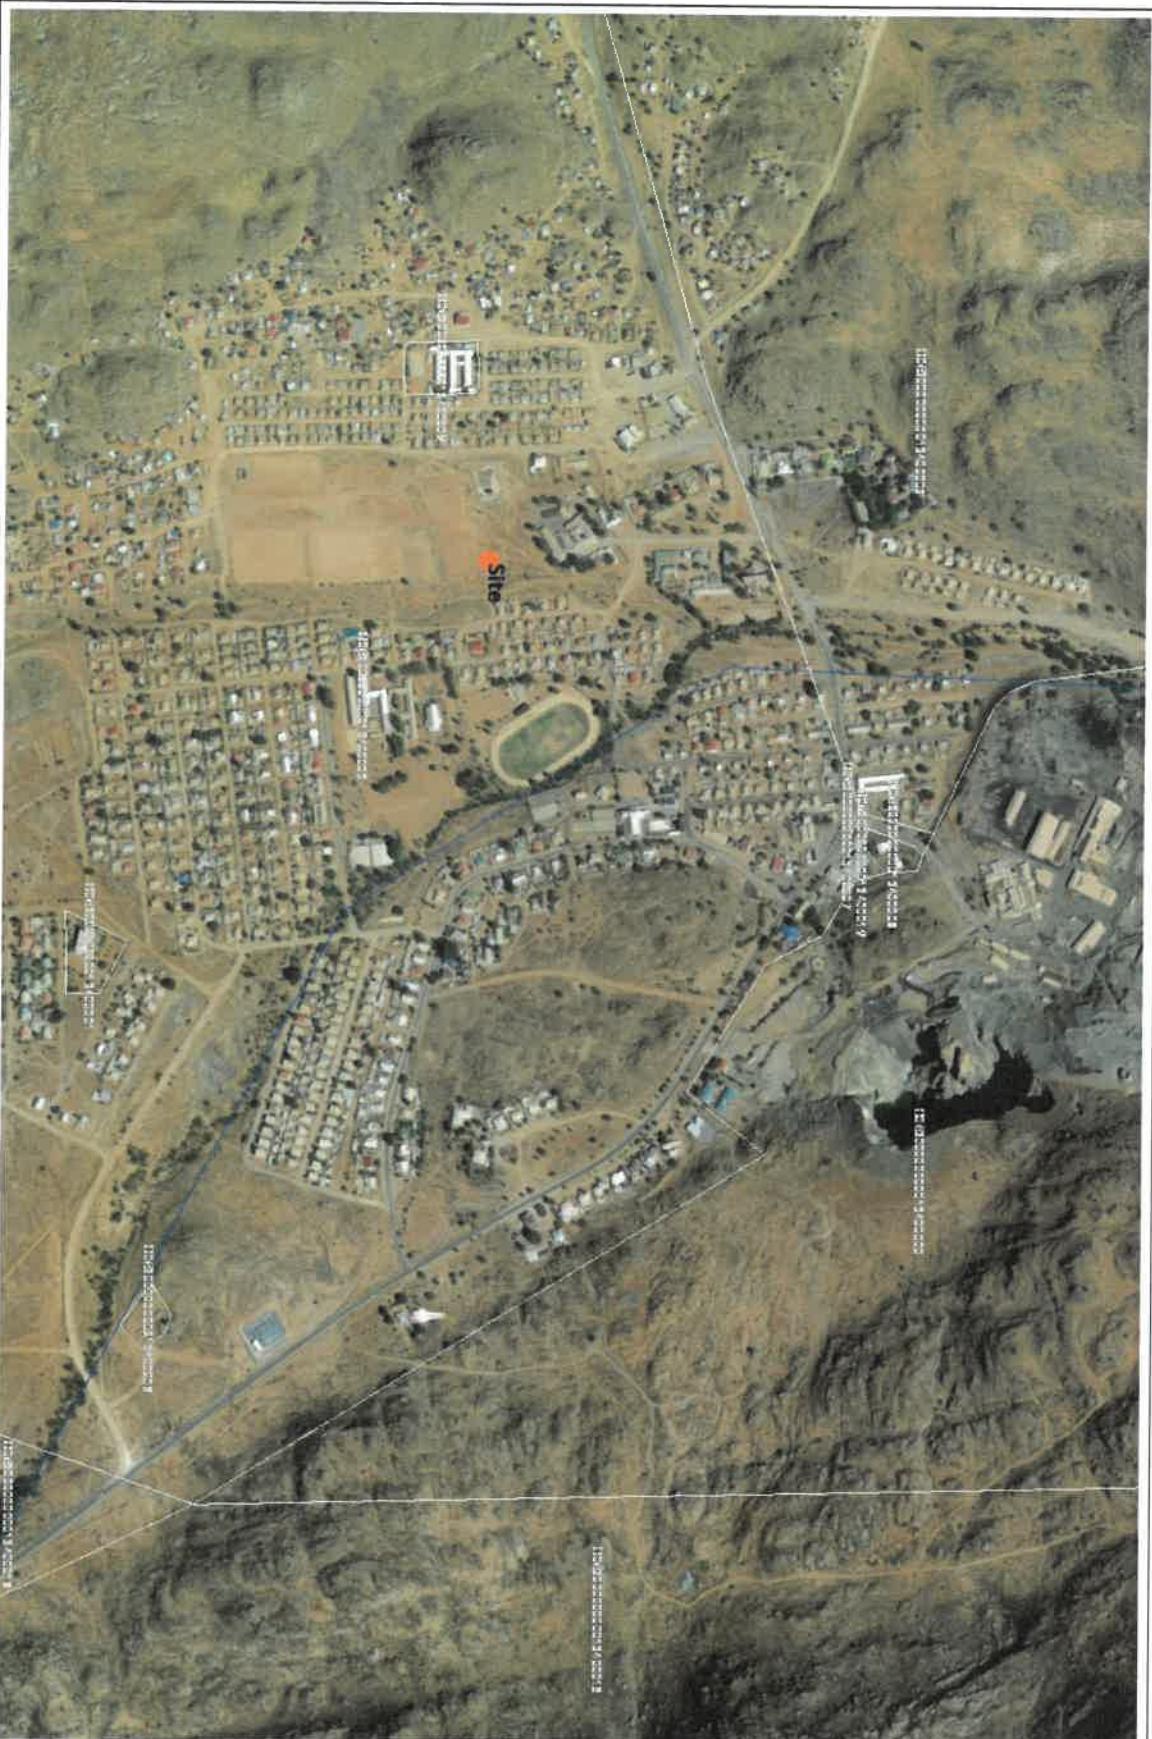

NEEPA MAP

0.5 Kilometers
 0.23
 0
 WGS 1984, Web_Mercator, Auxiliary_Sphere
 © Latitude Geographics Group Ltd.

This map is a user generated static output from an Internet mapping site and is for reference only. Data layers that acquire, current, or otherwise reliable.

THIS MAP IS NOT TO BE USED FOR NAVIGATION

Description
 The proposed site is not located within 32m of any watercourse. There is an unknown stream 327m north-west of the proposed site.

Legend

- Local municipalities
- Farm boundaries
- Water management areas
- Sub water management areas
- Fish points**
- Fish sanctuary: OPEN fish
- Fish sanctuary: other fish
- Wetland cluster**
- NEEPA rivers**
- 1
- 5
- 10

1: 9 028

1.8 0 0.92 1.8 Kilometers

WGS_1984_Vebl_Mercator_Auxiliary_Sphera
© Latitude Geographics Group Ltd.

This map is a user-generated static output from an internet mapping site and is for reference only. Data layers that appear on this map may or may not be accurate, current, or otherwise reliable.