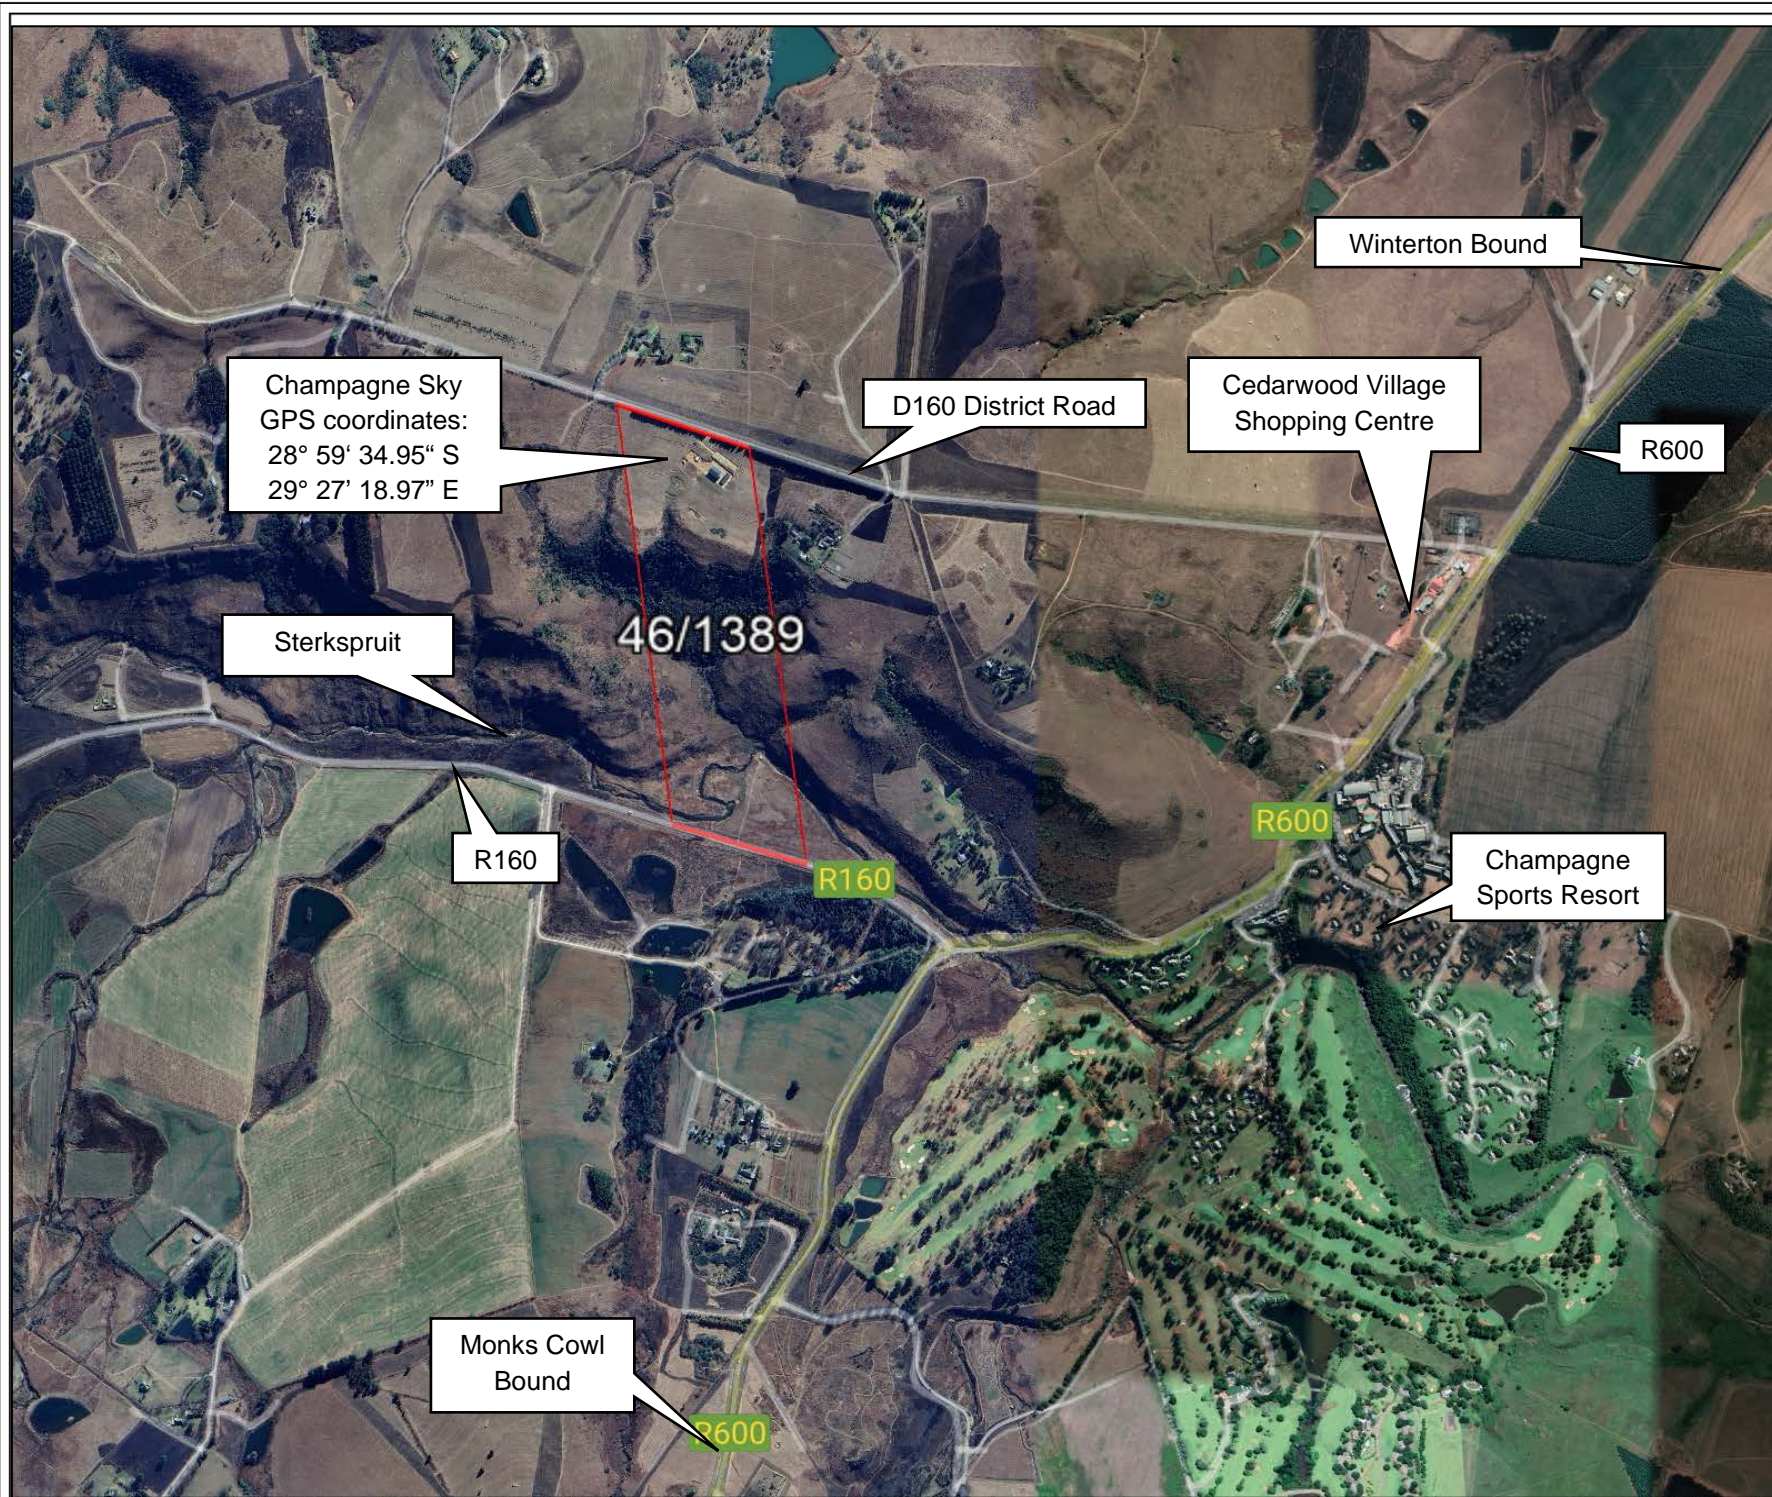

PORTION 46 OF  
DRIEFONTEIN NO. 1389,  
WINTERTON

Overview Map

Legend

 Property Boundary

Source: Google Earth  
Aerial Imagery: 2023  
Coordinate System: WGS84

KwaZulu-Natal:  
Okhahlamba Local Municipality

Project Code	Map Code	Size	Prepared By	Date
GDE279	OM 1.0	A4	HM	2023-06-05