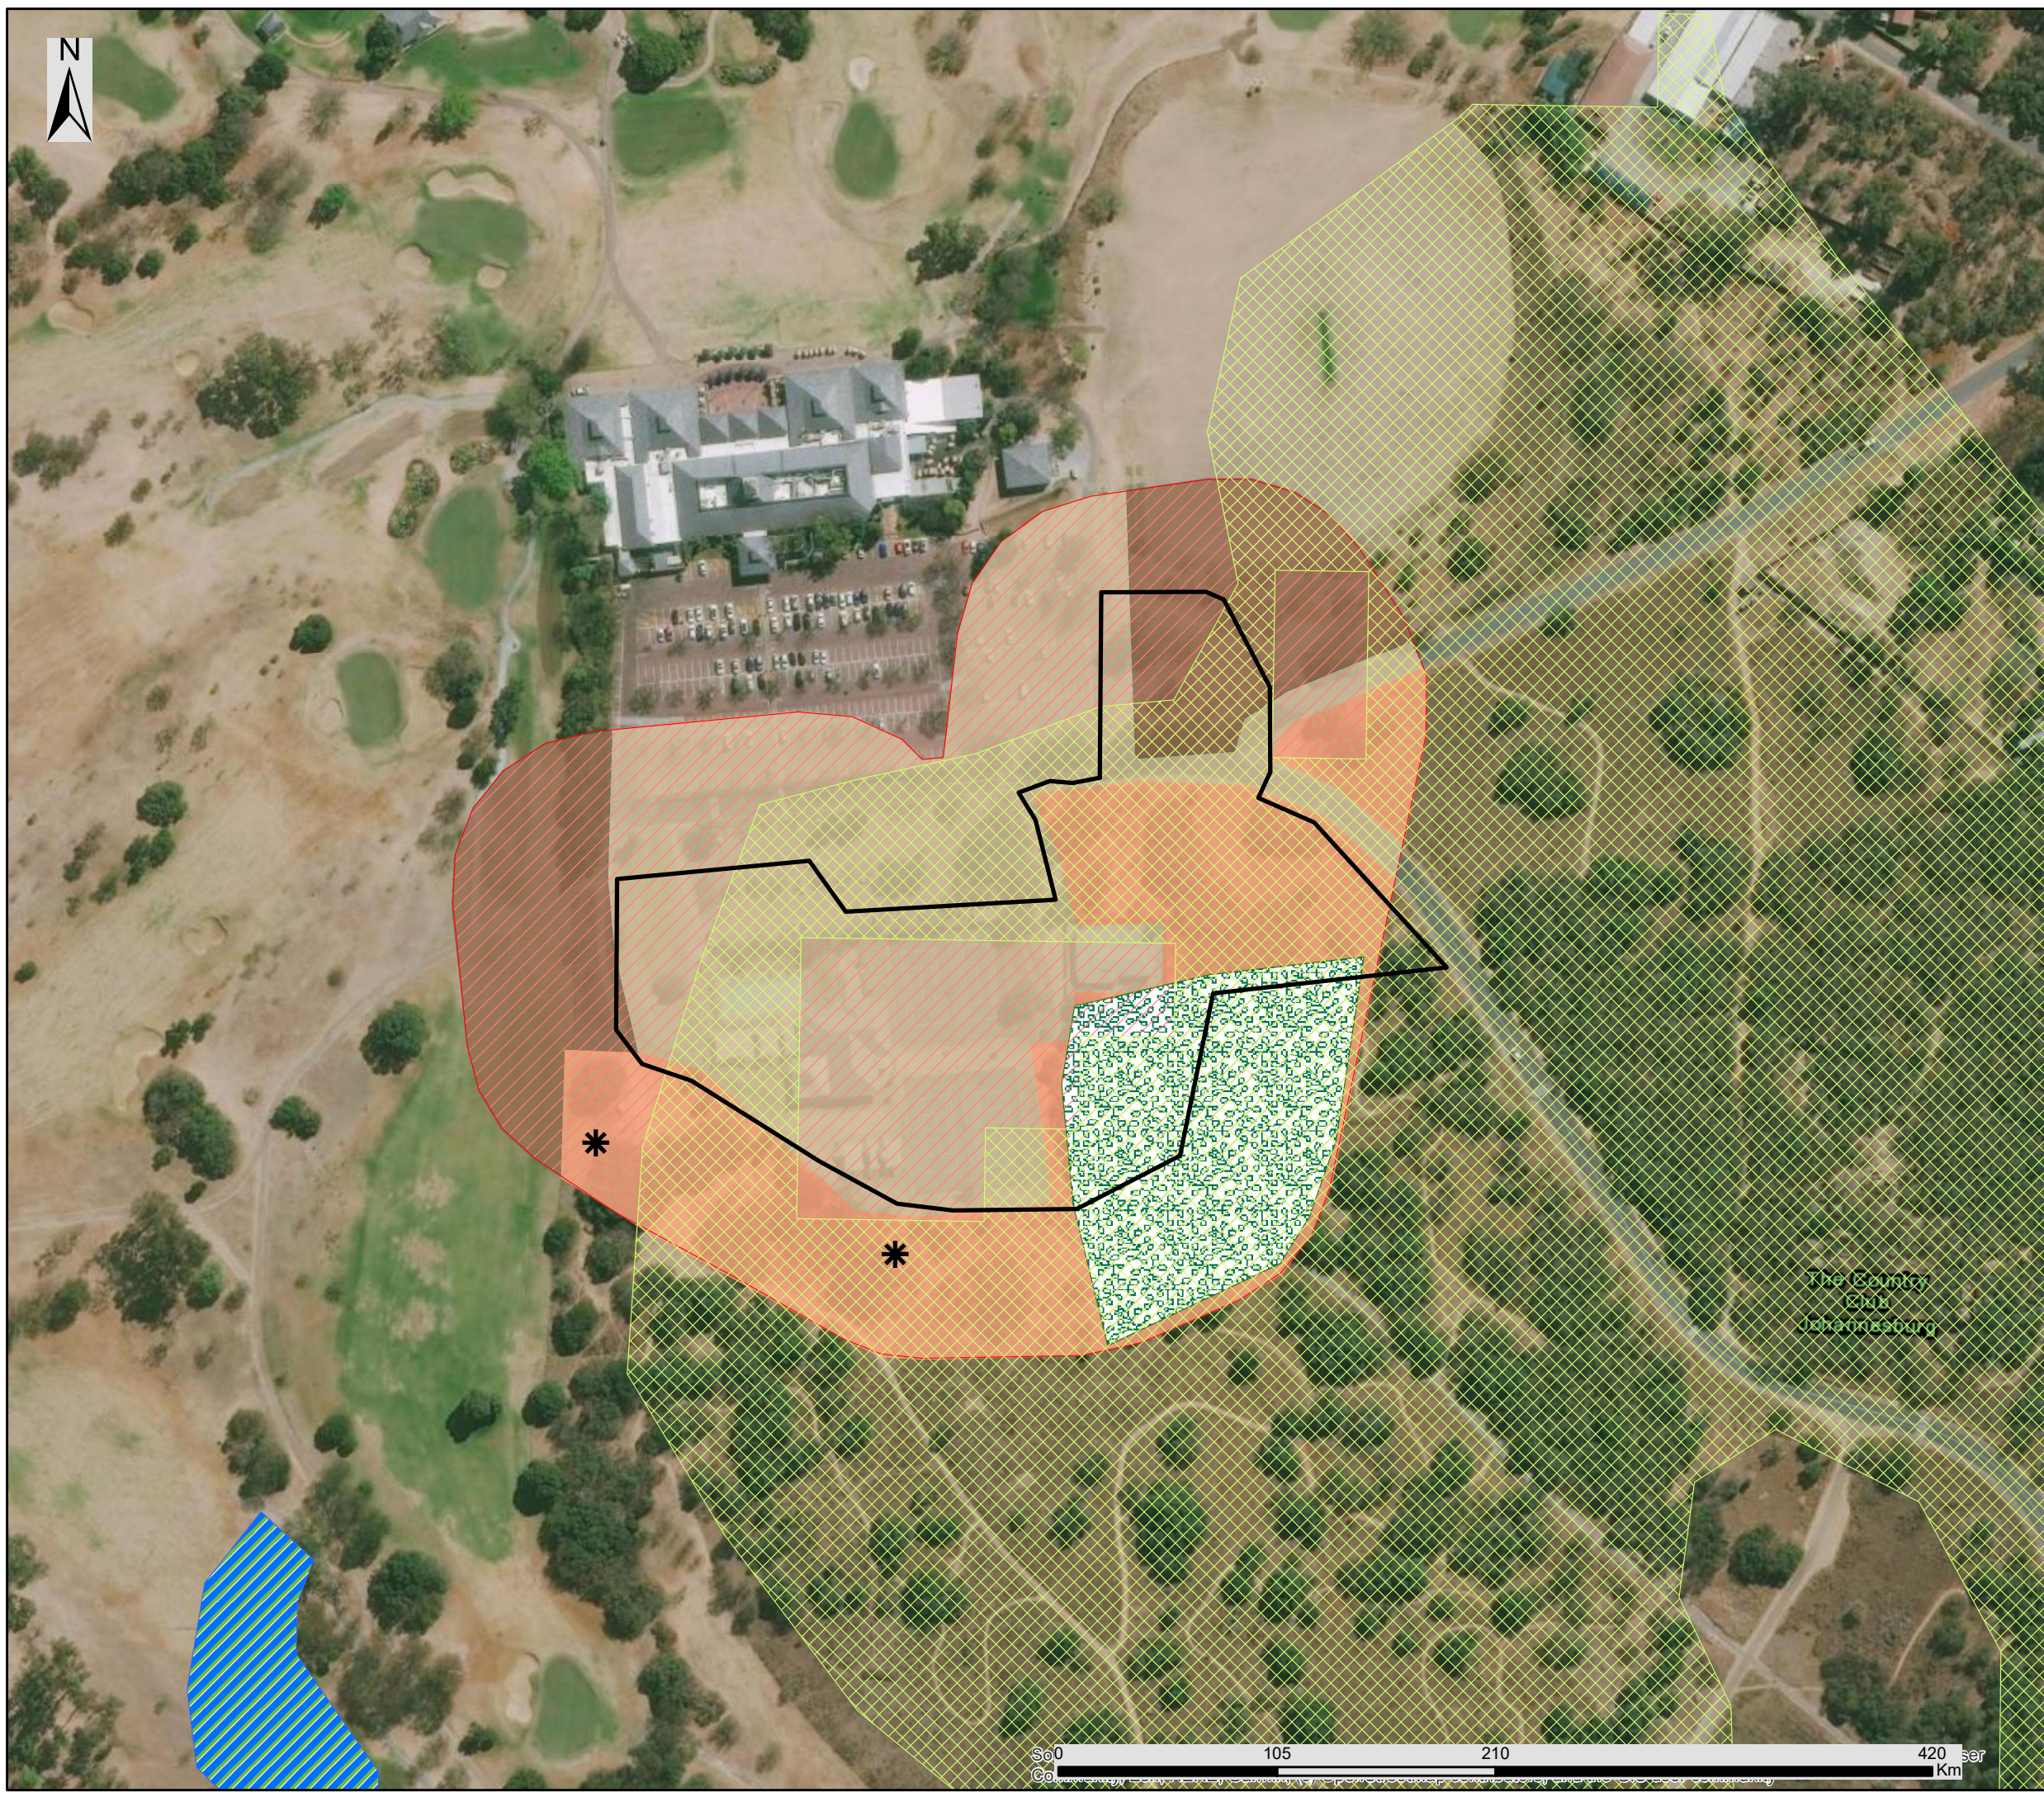

## Environmental Sensitivity Map

### Legend

 Project Area

### Environmental Sensitivities

-  CCJ Hypoxis and Orchid Locations
-  Ecological Support Area
-  Land Capability ( Medium Sensitivity)
-  Aloe and Protea Locations
-  Critically Modified Grassland (Low Sensitivity)
-  Modified Grassland (Medium Sensitivity)
-  Transformed Grassland (Very Low Sensitivity)
-  NFEPA Wetlands

The Country  
Club  
Johannesburg

Scale: 1: 25 000  
Projection: LO25  
Map Reference: Country Club Johannesburg

savannah  
environmental