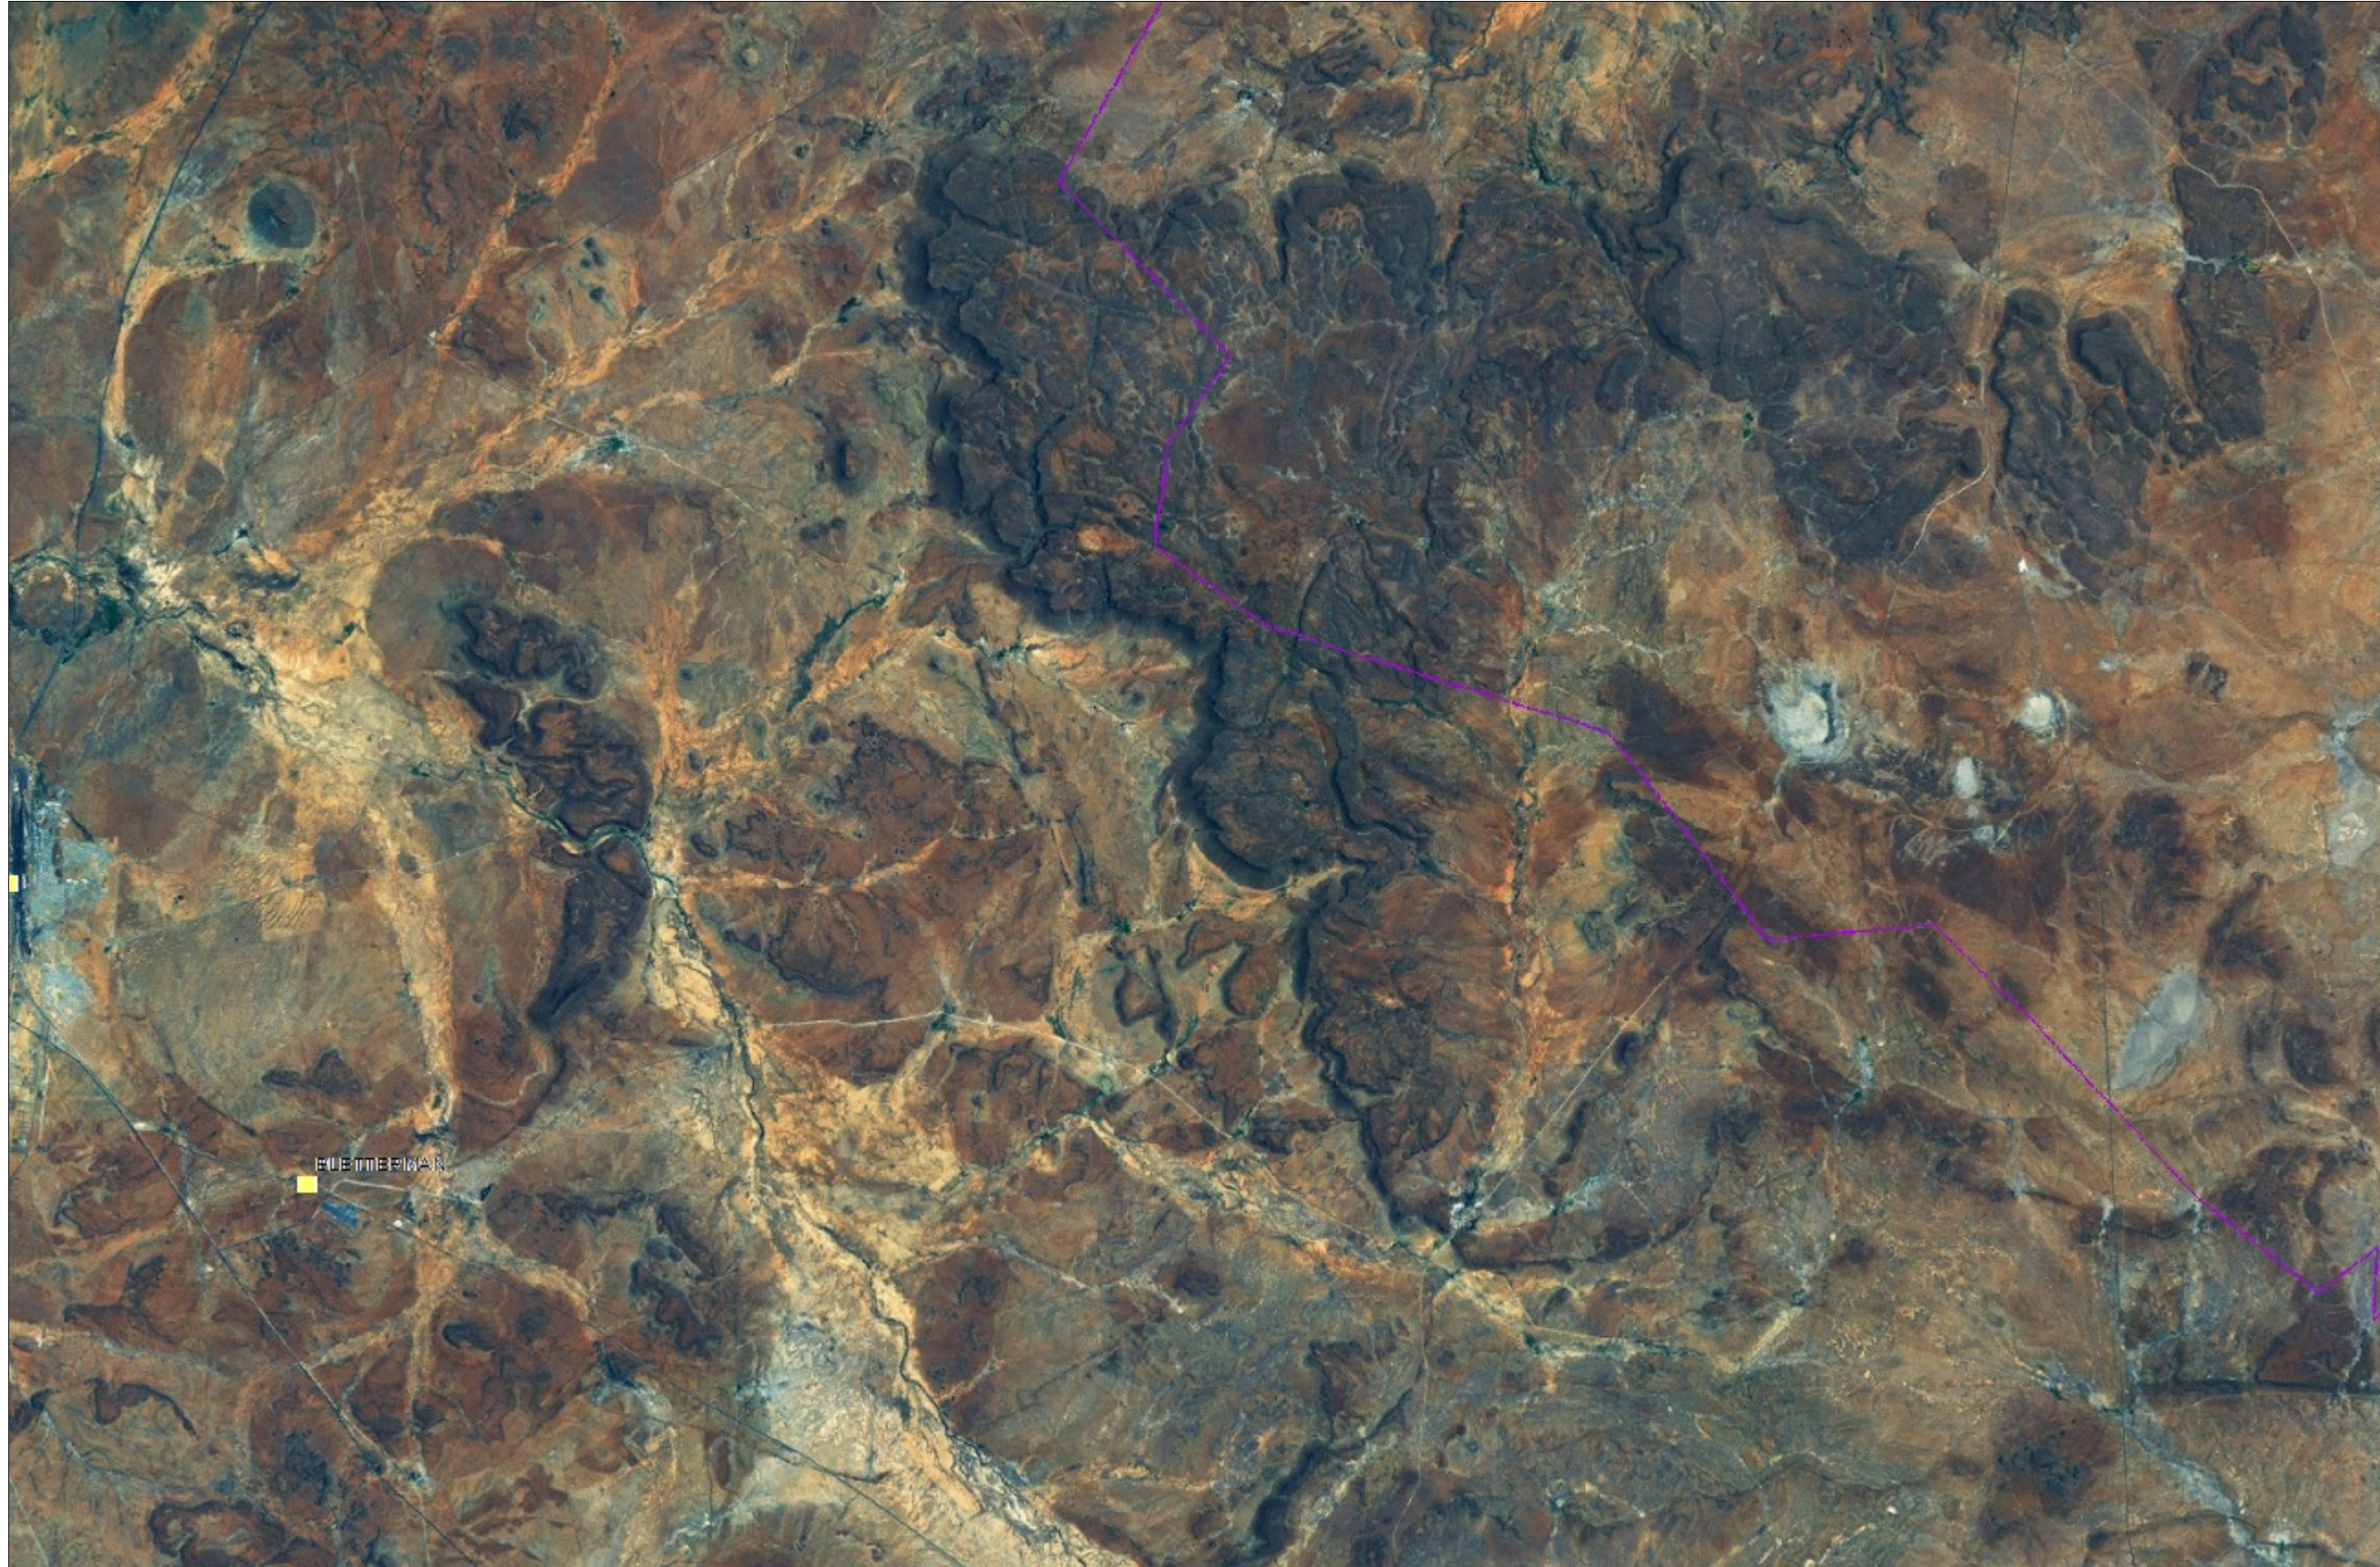

## De Aar 2 Site World Imagery Map

### Description

De Aar 2 Site World Imagery Map 16/04/2014

### Legend

- South Africa town points
- Local municipalities - LUDS
- South African municipal boundaries 2009
- RAMSAR
- World Imagery
  - Low Resolution 15m Imagery
  - High Resolution 60cm Imagery
  - High Resolution 30cm Imagery

1: 176 344

9.0 0 4.48 9.0 Kilometers