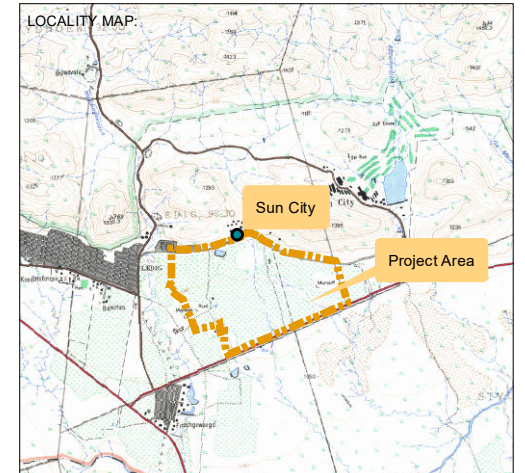

**MOSES KOTANE
LOCAL MUNICIPALITY**

**BAKUBUNG LEDIG
MIXED USE HOUSING
DEVELOPMENT**

LOCALITY MAP

Legend

DATE : AUGUST 2016

MAP REFERENCE/ VERSION NUMBER : Version 1

COORDINATE SYSTEM : Municipal WGS84 (Lo31)