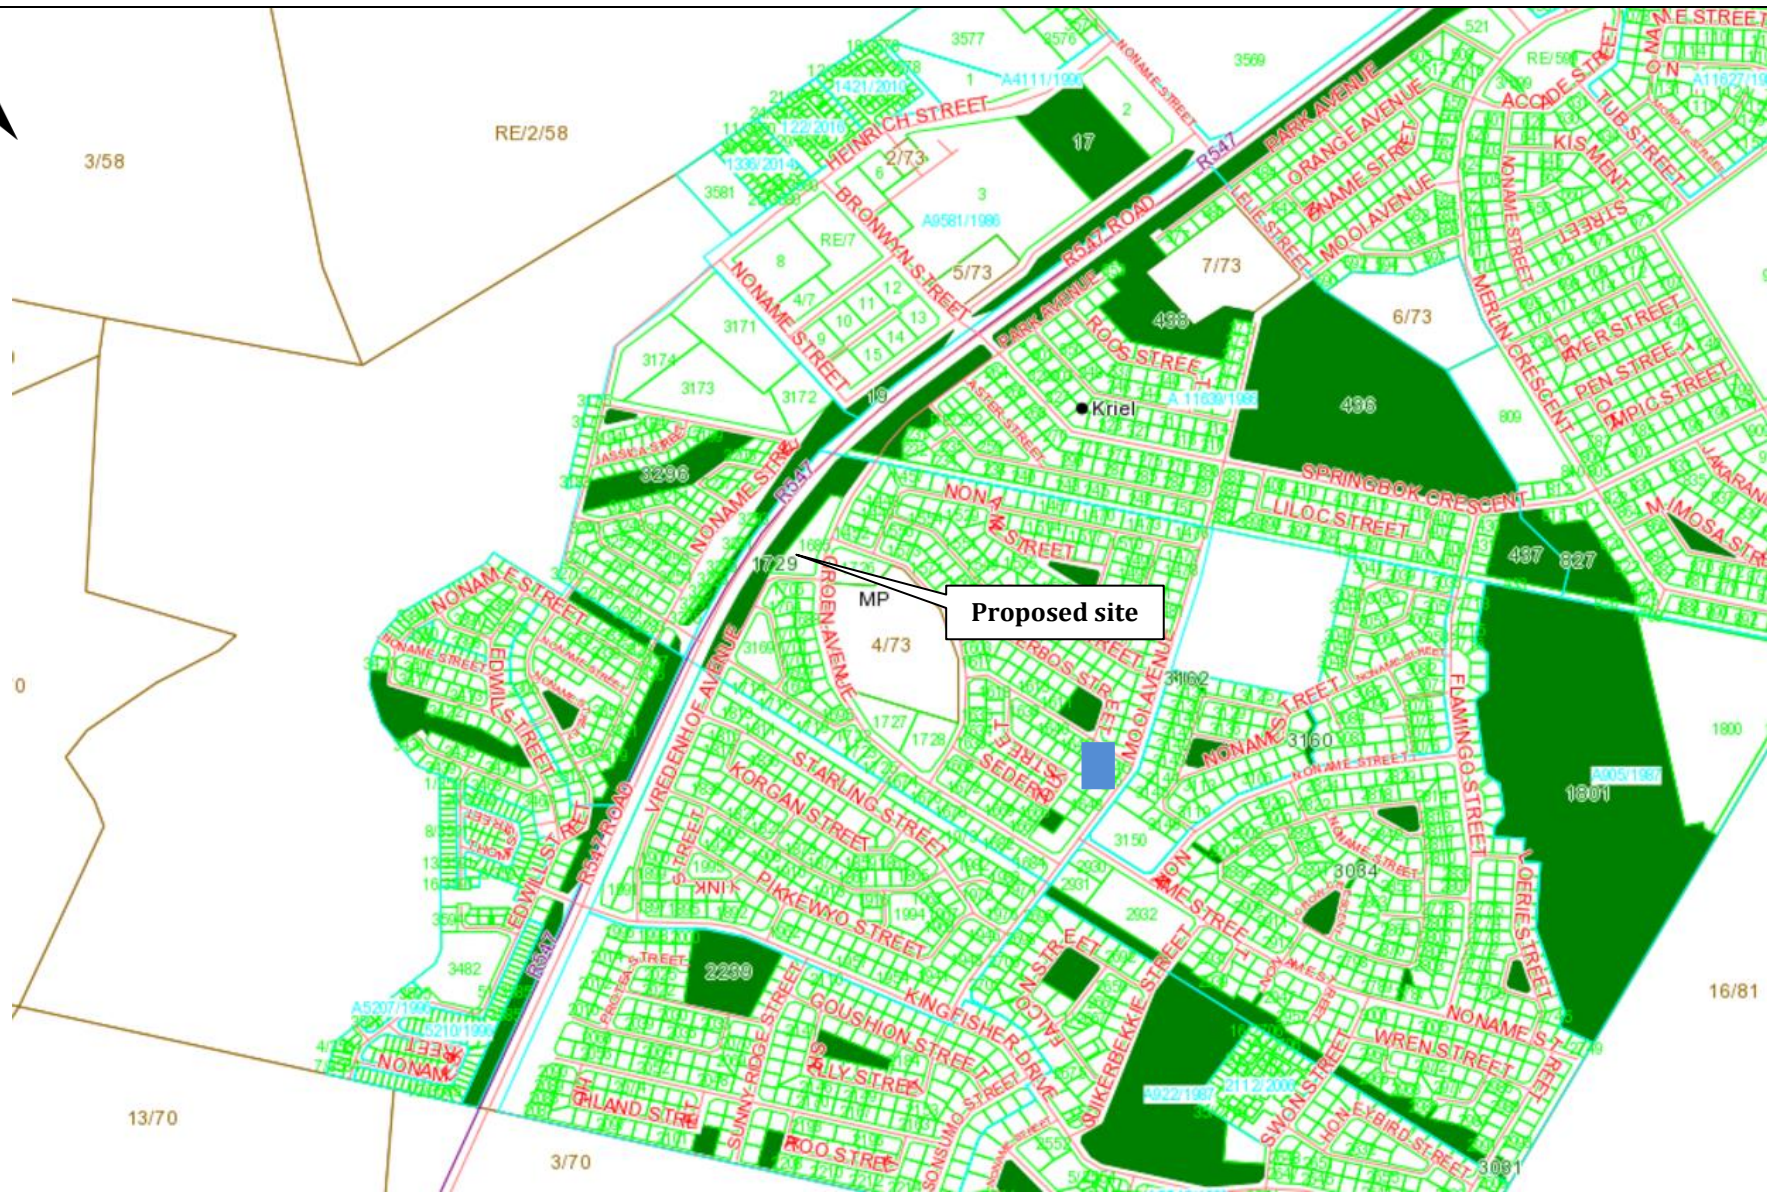

# Site Map

**CLIENT:**  
Royale Energy

**PROJECT:**  
Kriel Service Station

**TITLE:**  
Site Map  
(Google Earth 2016)

**DRAWING NUMBER:**  
0170416

# Topographical Map

	<b>CLIENT:</b> Royale Energy	<b>PROJECT:</b> Kriel Service Station	<b>TITLE:</b> Topographic Map Scale: 1:250 000	<b>DRAWING NUMBER:</b> 0170416
---	---------------------------------	--	--	-----------------------------------

# Property Map

**CLIENT:**  
Royale Energy

**PROJECT:**  
Kriel Service Station

**TITLE:**  
Property Map  
(Surveyor General)

**DRAWING NUMBER:**  
0170416