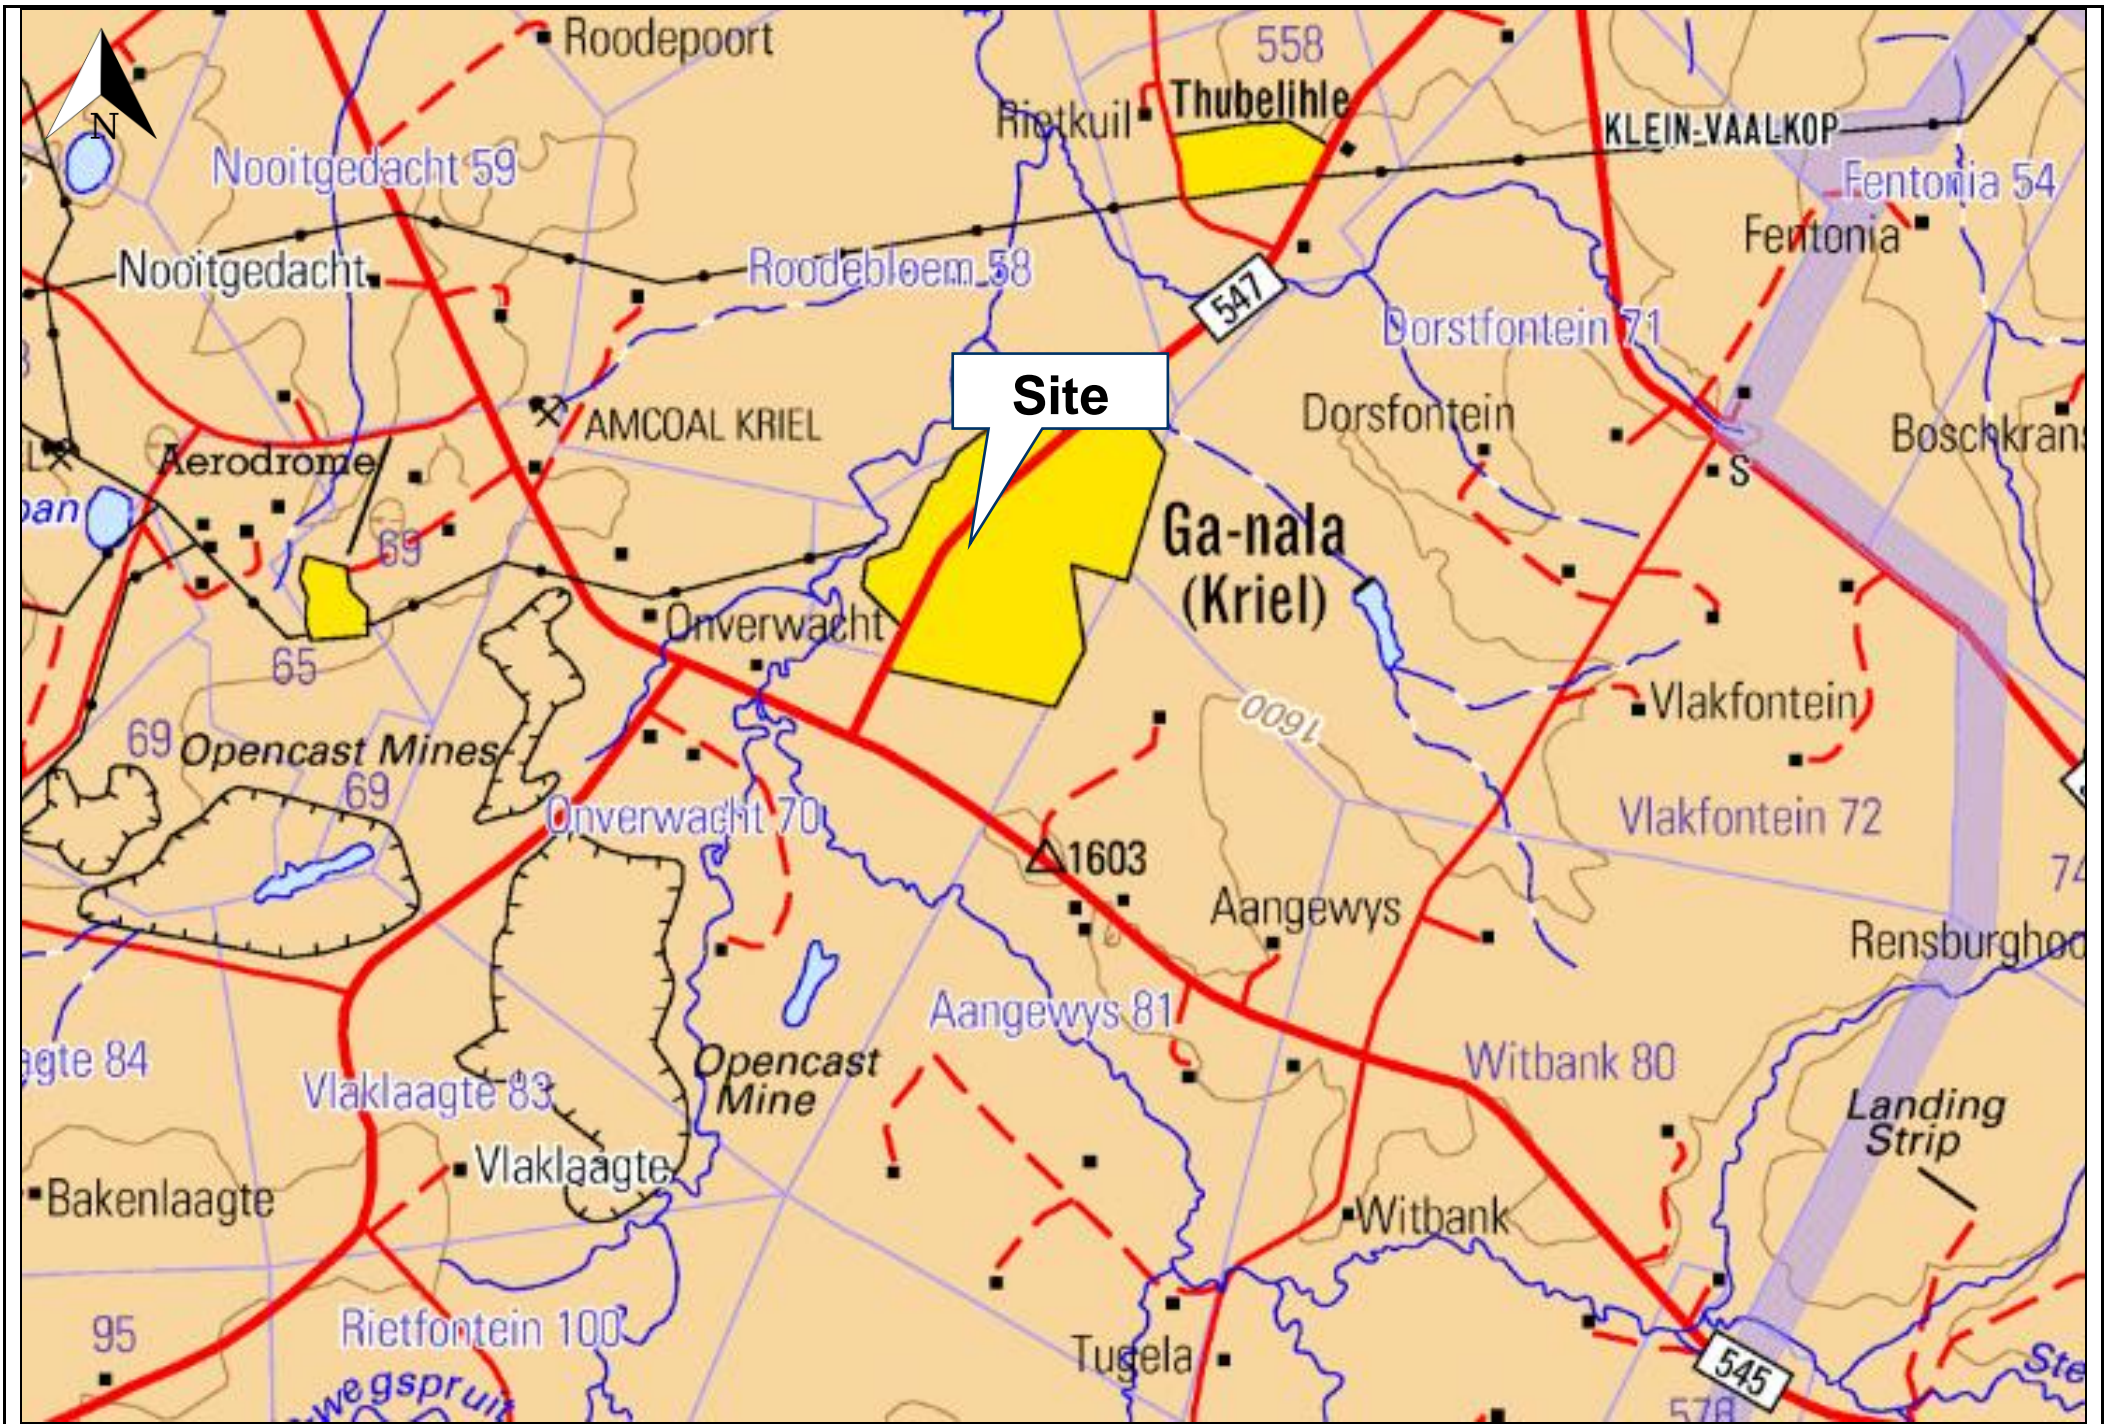

# Site Map

**CLIENT:**  
Royale Energy

**PROJECT:**  
Kriel Service Station

**TITLE:**  
Site Map  
(Google Earth 2016)

**DRAWING NUMBER:**  
0170416

# Topographical Map

	<b>CLIENT:</b> Royale Energy	<b>PROJECT:</b> Kriel Service Station	<b>TITLE:</b> Topographic Map Scale: 1:250 000	<b>DRAWING NUMBER:</b> 0170416
---	---------------------------------	--	--	-----------------------------------

# Property Map

**CLIENT:**  
Royale Energy

**PROJECT:**  
Kriel Service Station

**TITLE:**  
Property Map  
(Surveyor General)

**DRAWING NUMBER:**  
0170416