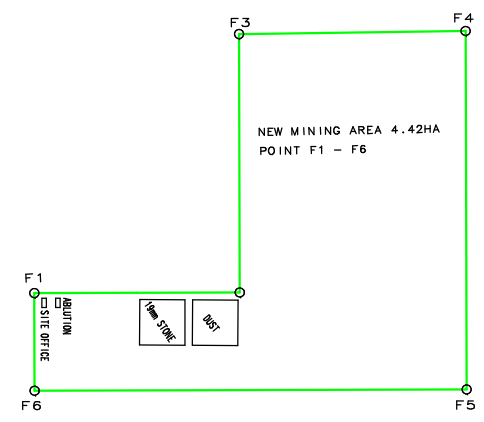

PROPOSED EK KRAAL [1/199] QUARRY LOCALITY PLAN

EK KRAAL FARM [1/100]
 KAROO HOOGLAND MUNICIPAL DISTRICT
 NORTHERN CAPE PROVINCE
 LAND OWNER – DOUGLAS CALDO
 NEW MINING AREA 4.42HA

QUARRY POSITION

LAT = -32.880775
 LONG = 20.541783

THE QUARRY IS SITUATED 40KM NORTH OF MATJIESFONTEIN AND 1.5KM WEST OF THE R354

SITE PLAN

DRAWN BY
 Hannes vd Berge
 0722681442

FOR
 CONCOR
 INFRASTRUCTURE

PROJECT
 EK KRAAL QUARRY
 SCALE 1/5000
 DATE : 21/2/2018

NOTES
 DOUGLAS CALDO
 EK KRAAL FARM [1/199]
 KAROO HOOGLAND MUNICIPALITY
 System S-360-LO21-WGS