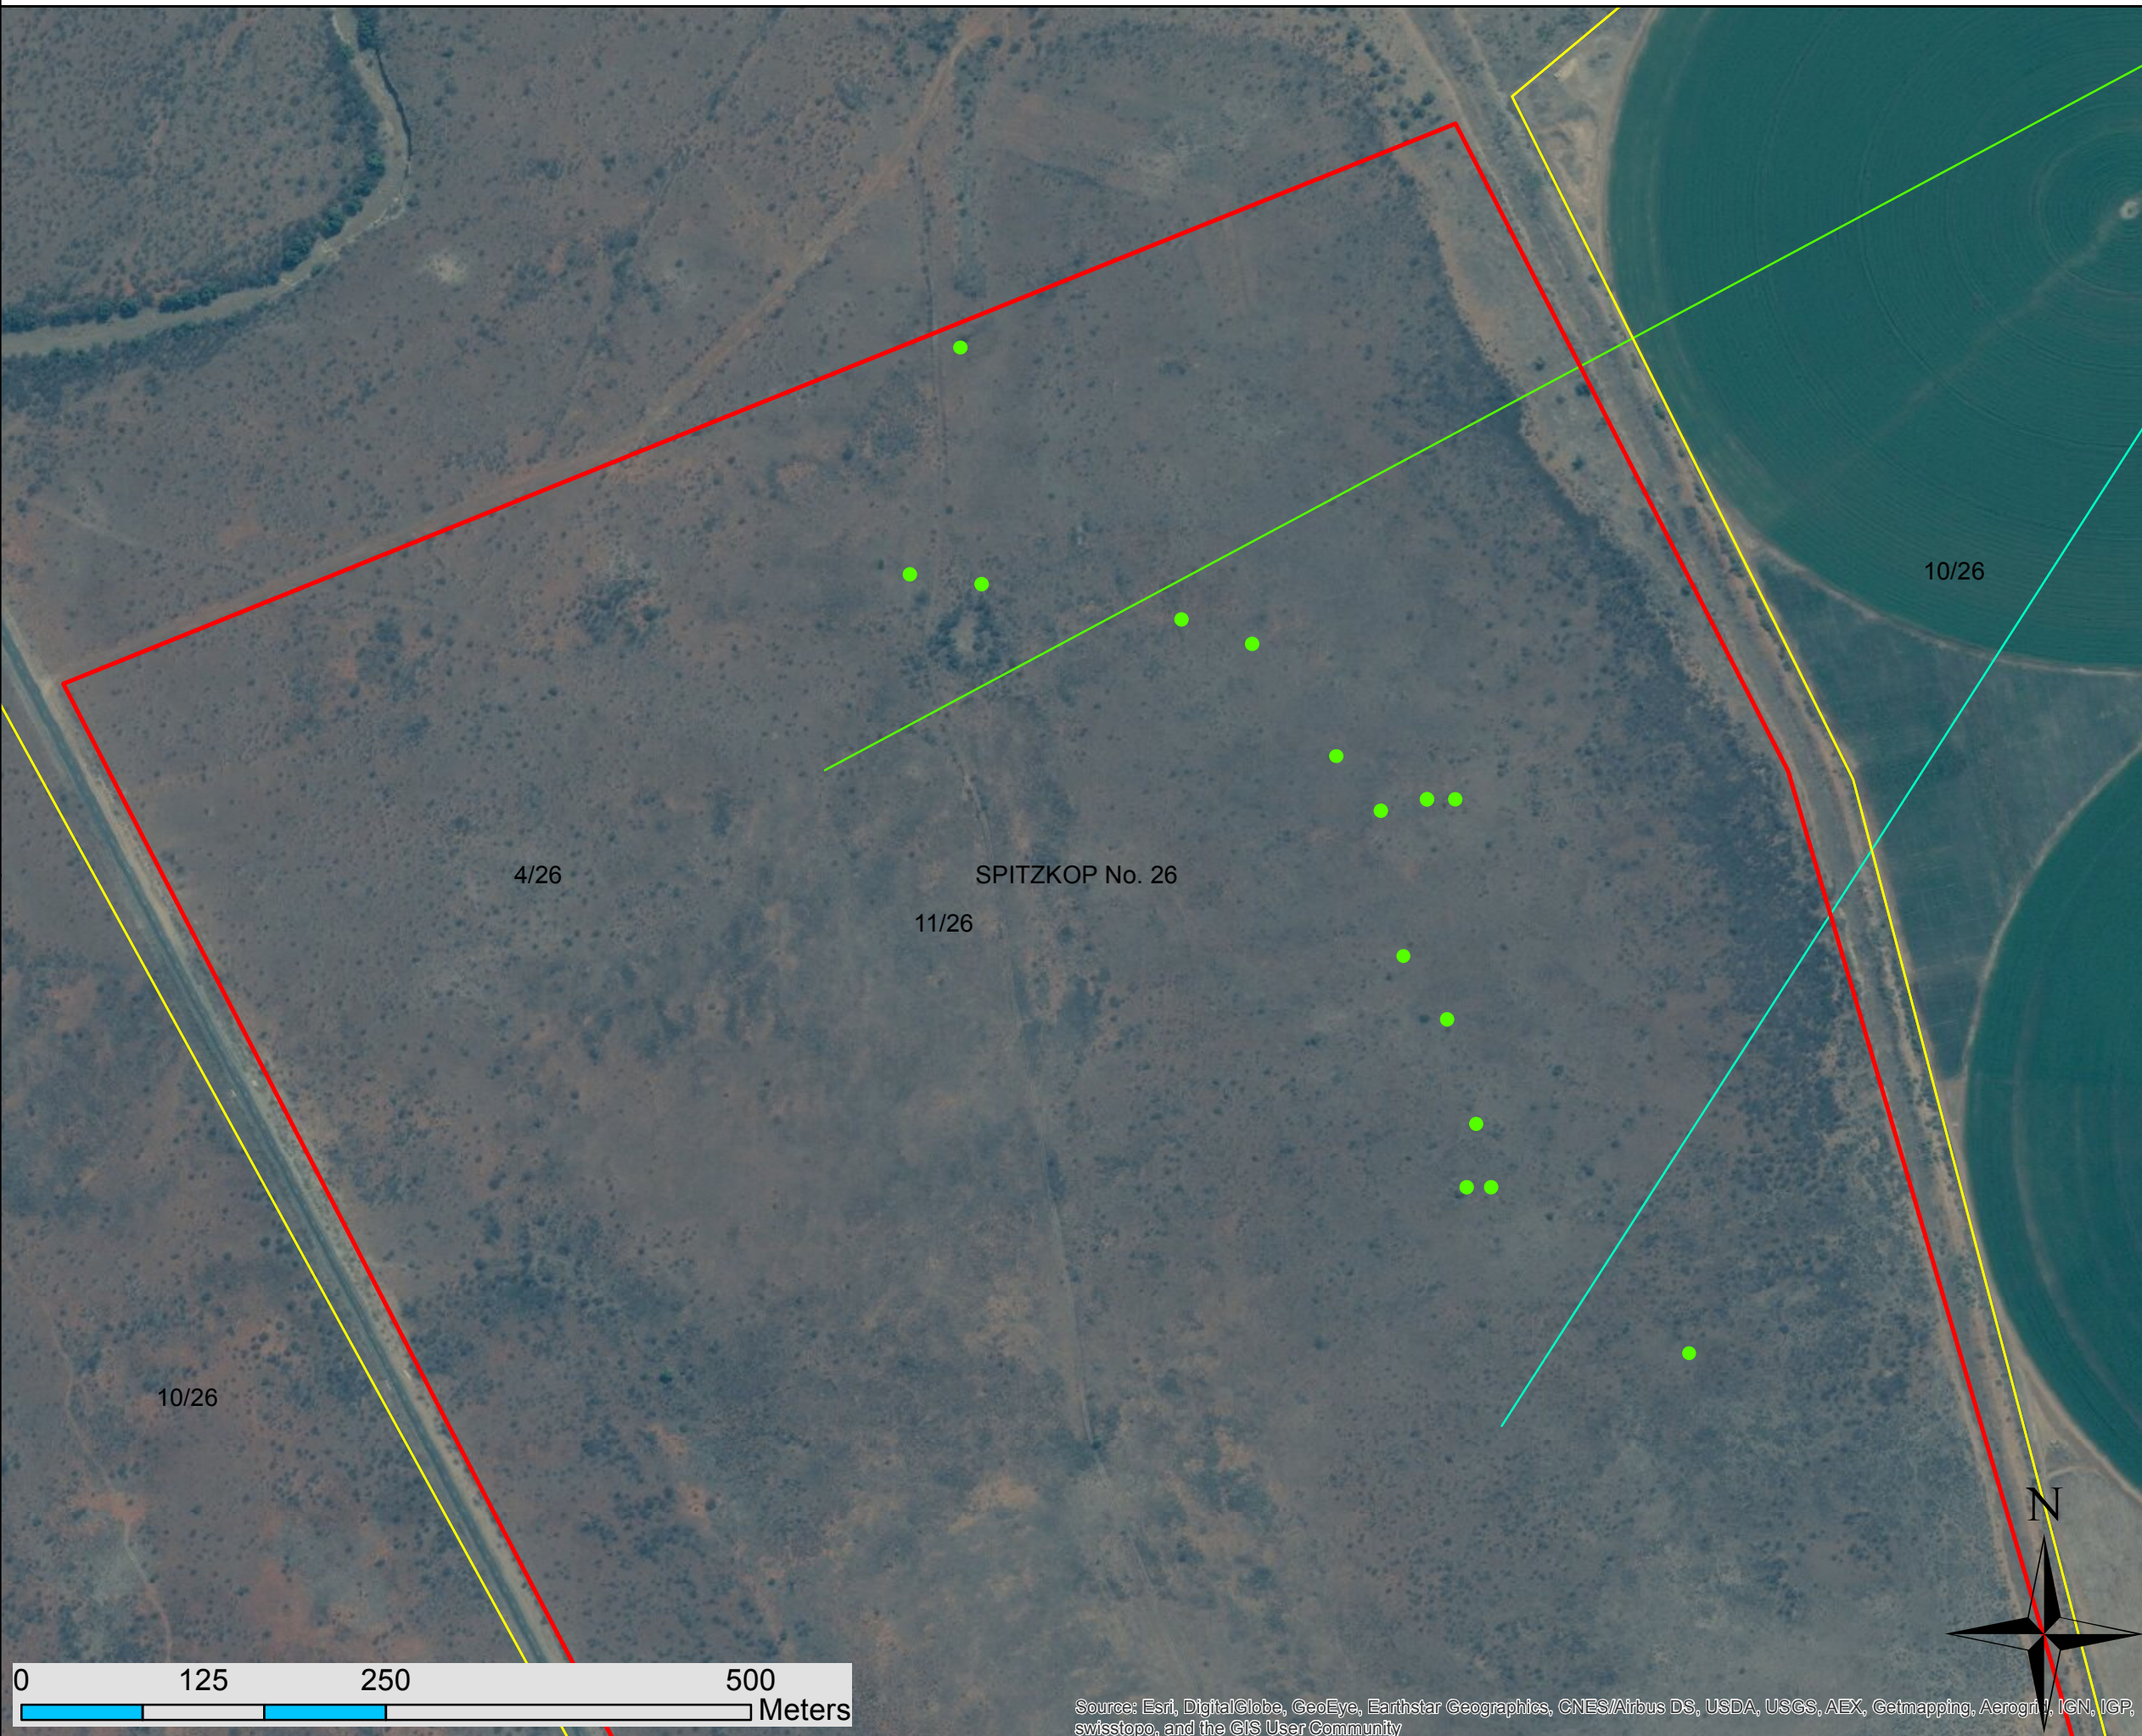

Farm De Eelt No 26 vineyard cultivation area

Locality map: Boscia albitrunca

Legend

-  Boscia albitrunca locations
-  Project boundary
-  Parent Farm
-  Farm Portion
-  Pipeline alternative 1
-  Pipeline alternative 2

DATUM: WGS 84
PROJECTION: GEOGRAPHIC
DATE: AUGUST 2016
SCALE: 1: 8000

Prepared by:

Source: Esri, DigitalGlobe, GeoEye, Earthstar Geographics, CNES/Airbus DS, USDA, USGS, AEX, Getmapping, Aerogri, IGN, IGP, swisstopo, and the GIS User Community