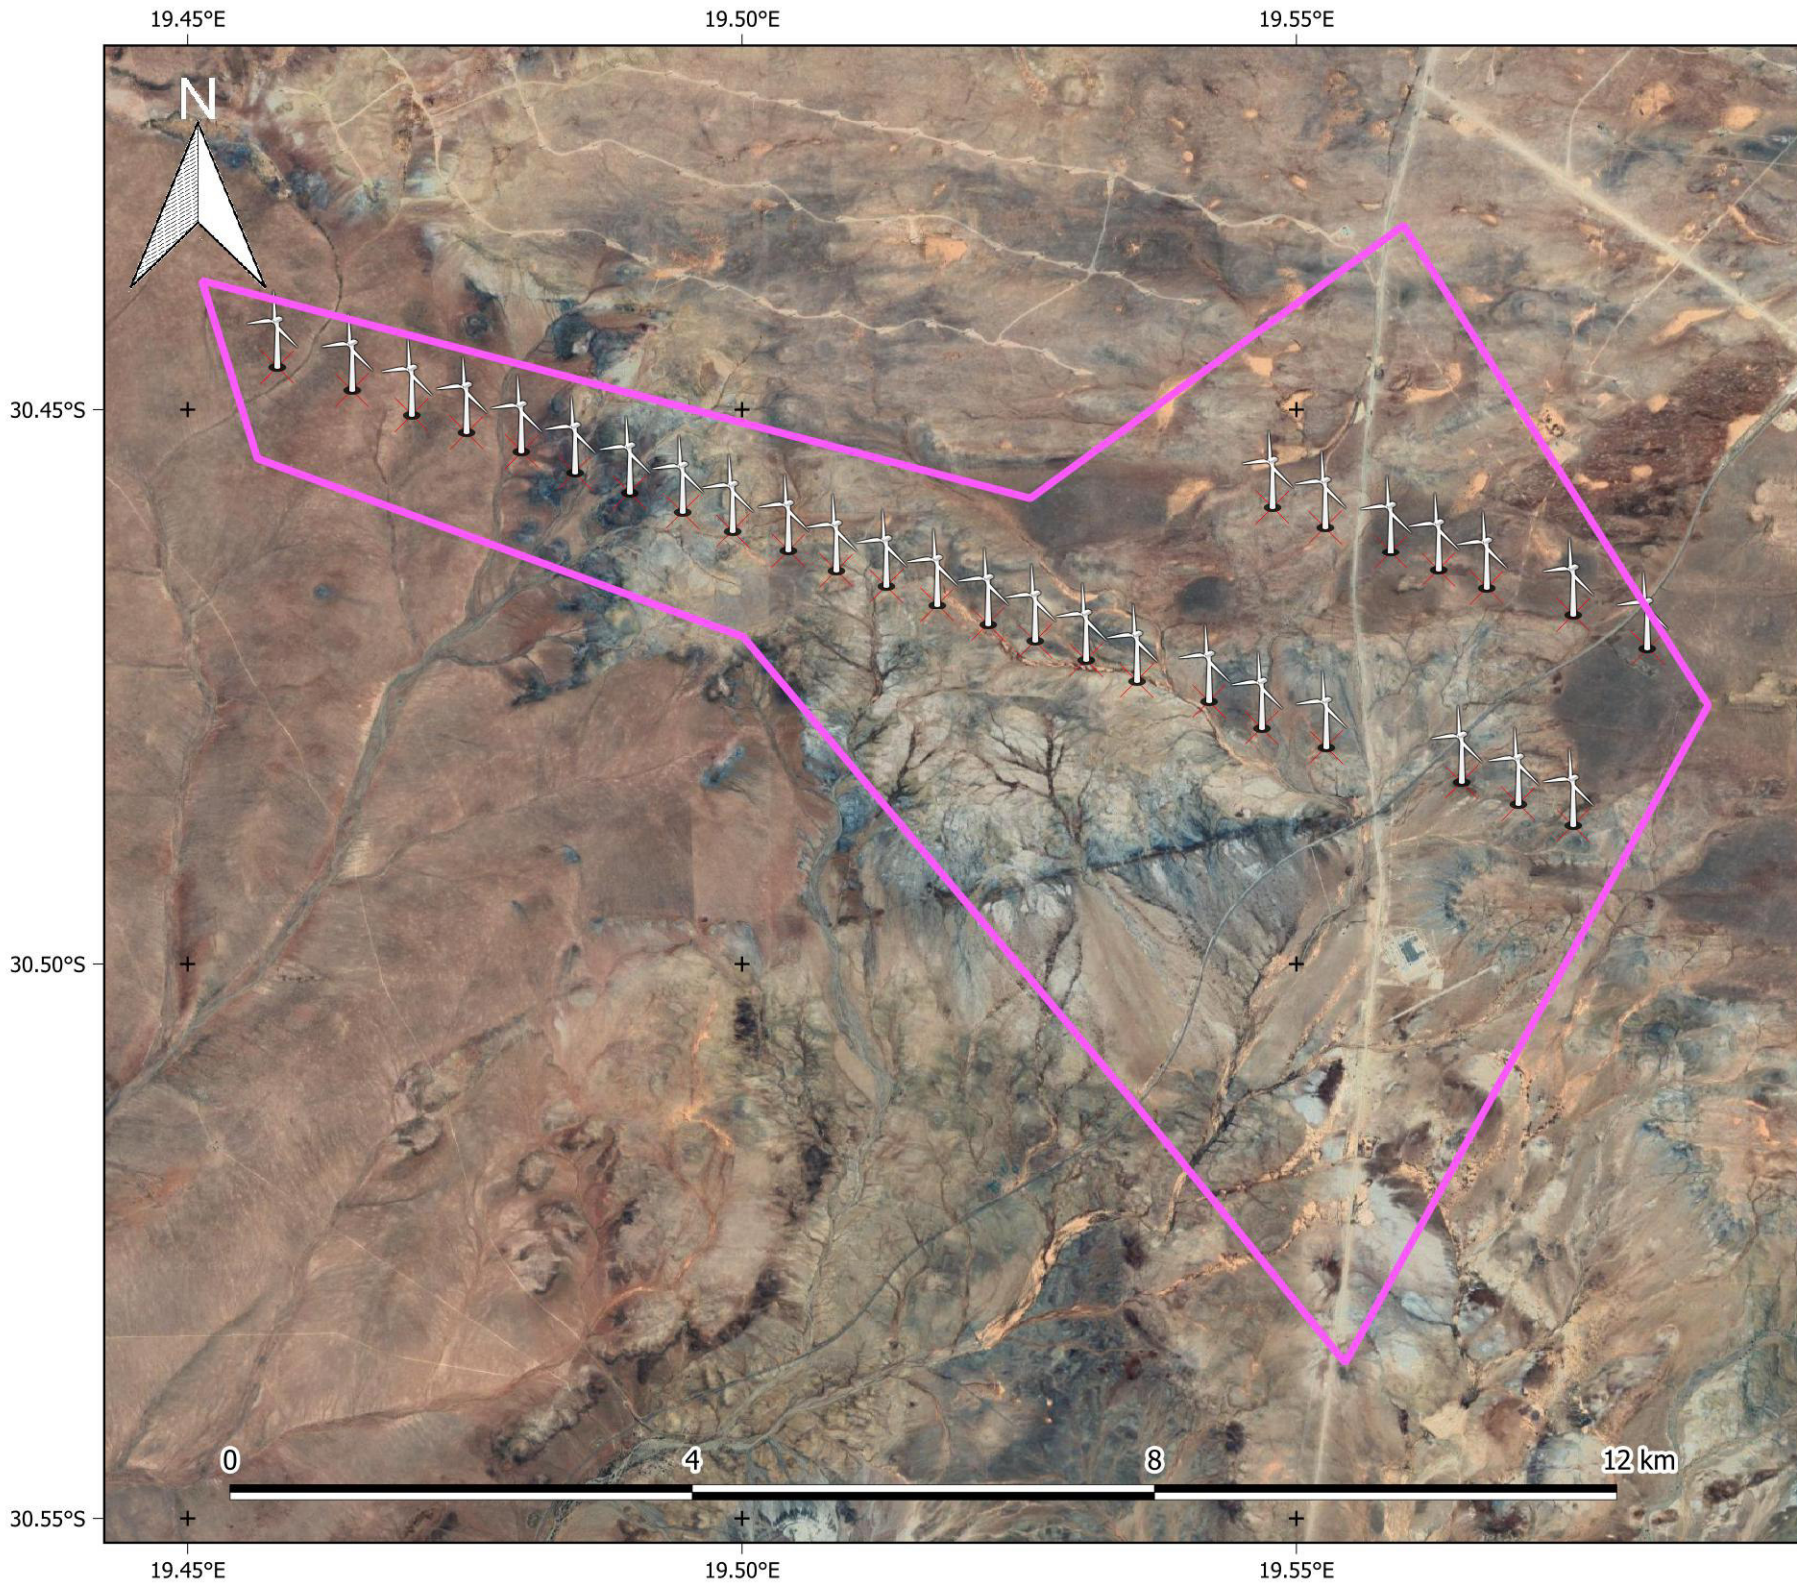

Appendix B:

Layout Design

Legend

-  Project area
-  Turbines (Alt. 2)

1:50 000

Provincial Context

A map of a province, likely in South Africa, with a green dot indicating the location of the project area in the north-western part of the province.

EnviroINSIGHT
environmental impact assessments

Legend

- Project area
- Turbines (Alt. 2)

1:50 000

Provincial Context

A map of a province, likely in South Africa, with a green dot marking the location of the project area in the northern part of the province.

EnviroINSIGHT
environmental impact assessments

Legend

-  Project area
-  Turbines (Alt. 3)

1:50 000

Provincial Context

A map of a province, likely in South Africa, with a green dot in the northwestern corner indicating the location of the project area.