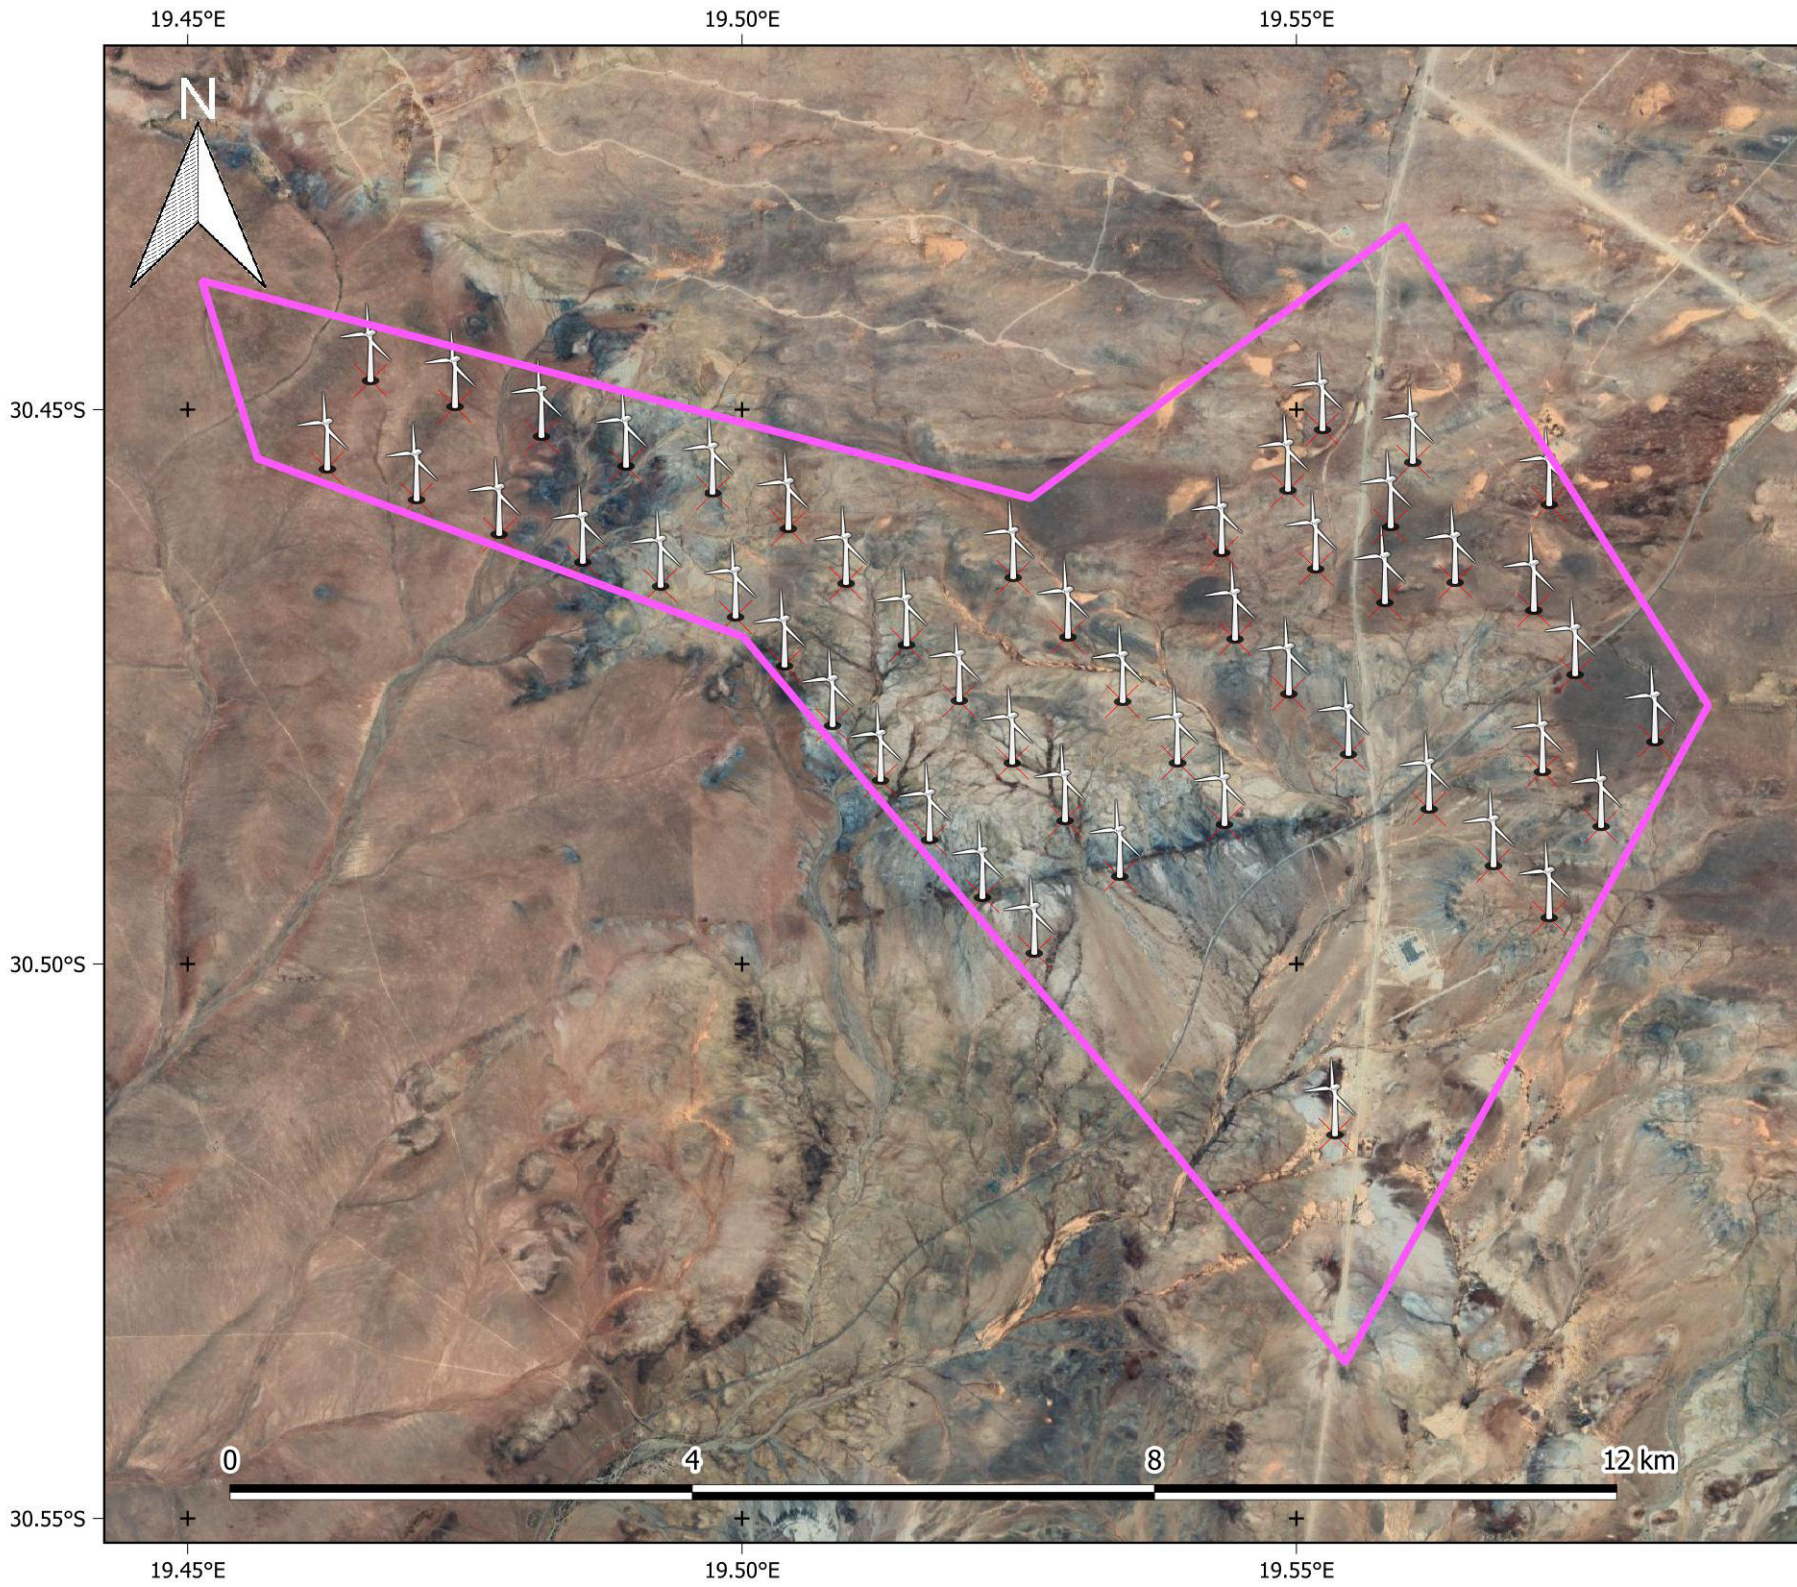

Appendix B:

Layout Design

Legend

-  Project area
-  Turbines (Alt. 2)

1:50 000

Provincial Context

A map of a province, likely in South Africa, with a green dot indicating the location of the project area in the north-western part of the province.

EnviroINSIGHT
environmental impact assessments

Legend

- Project area
- Turbines (Alt. 2)

1:50 000

Provincial Context

A map of a province, likely in South Africa, with a green dot marking the location of the project area in the northern part of the province.

EnviroINSIGHT
environmental impact assessments

Legend

-  Project area
-  Turbines (Alt. 3)

1:50 000

Provincial Context

A map of a province, likely in South Africa, with a green dot in the northwestern corner indicating the location of the project area.