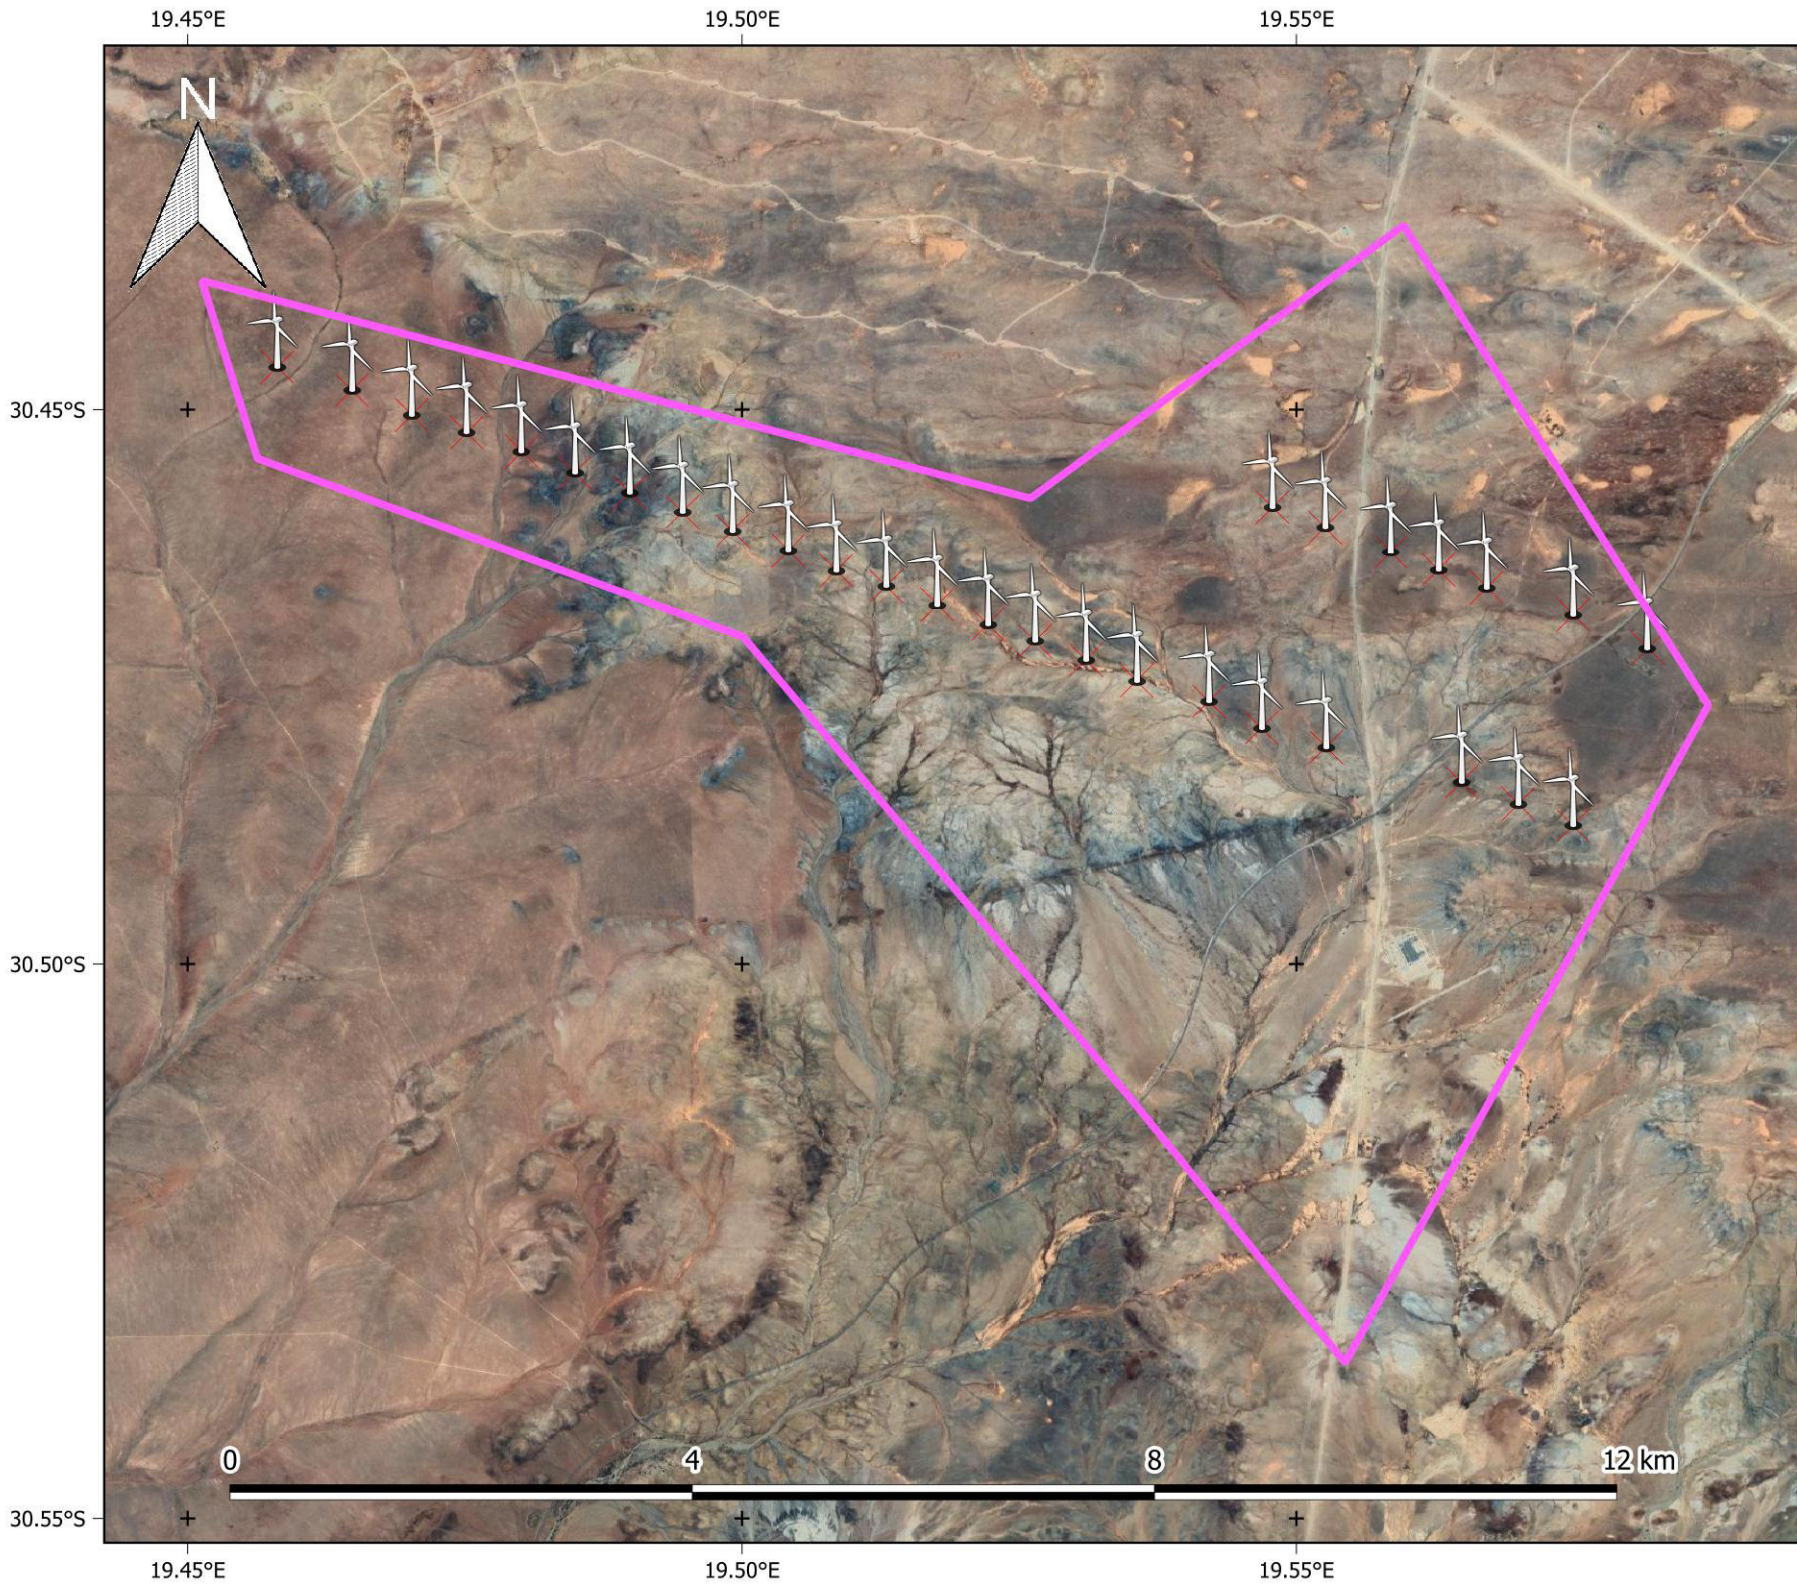

Appendix B:

Layout Design

Legend

- Project area
- Turbines (Alt. 2)

1:50 000

Provincial Context

Legend

- Project area
- Turbines (Alt. 2)

1:50 000

Provincial Context

Legend

-  Project area
-  Turbines (Alt. 3)

1:50 000

Provincial Context

The provincial context map shows the outline of a province. A green dot is placed in the northern part of the province, indicating the location of the project area.

EnviroINSIGHT
environmental impact assessments

Legend

- Project area
- Turbines (preferred layout)

1:50 000

Provincial Context

A map of a province with a green dot in the northern part, indicating the location of the project area.