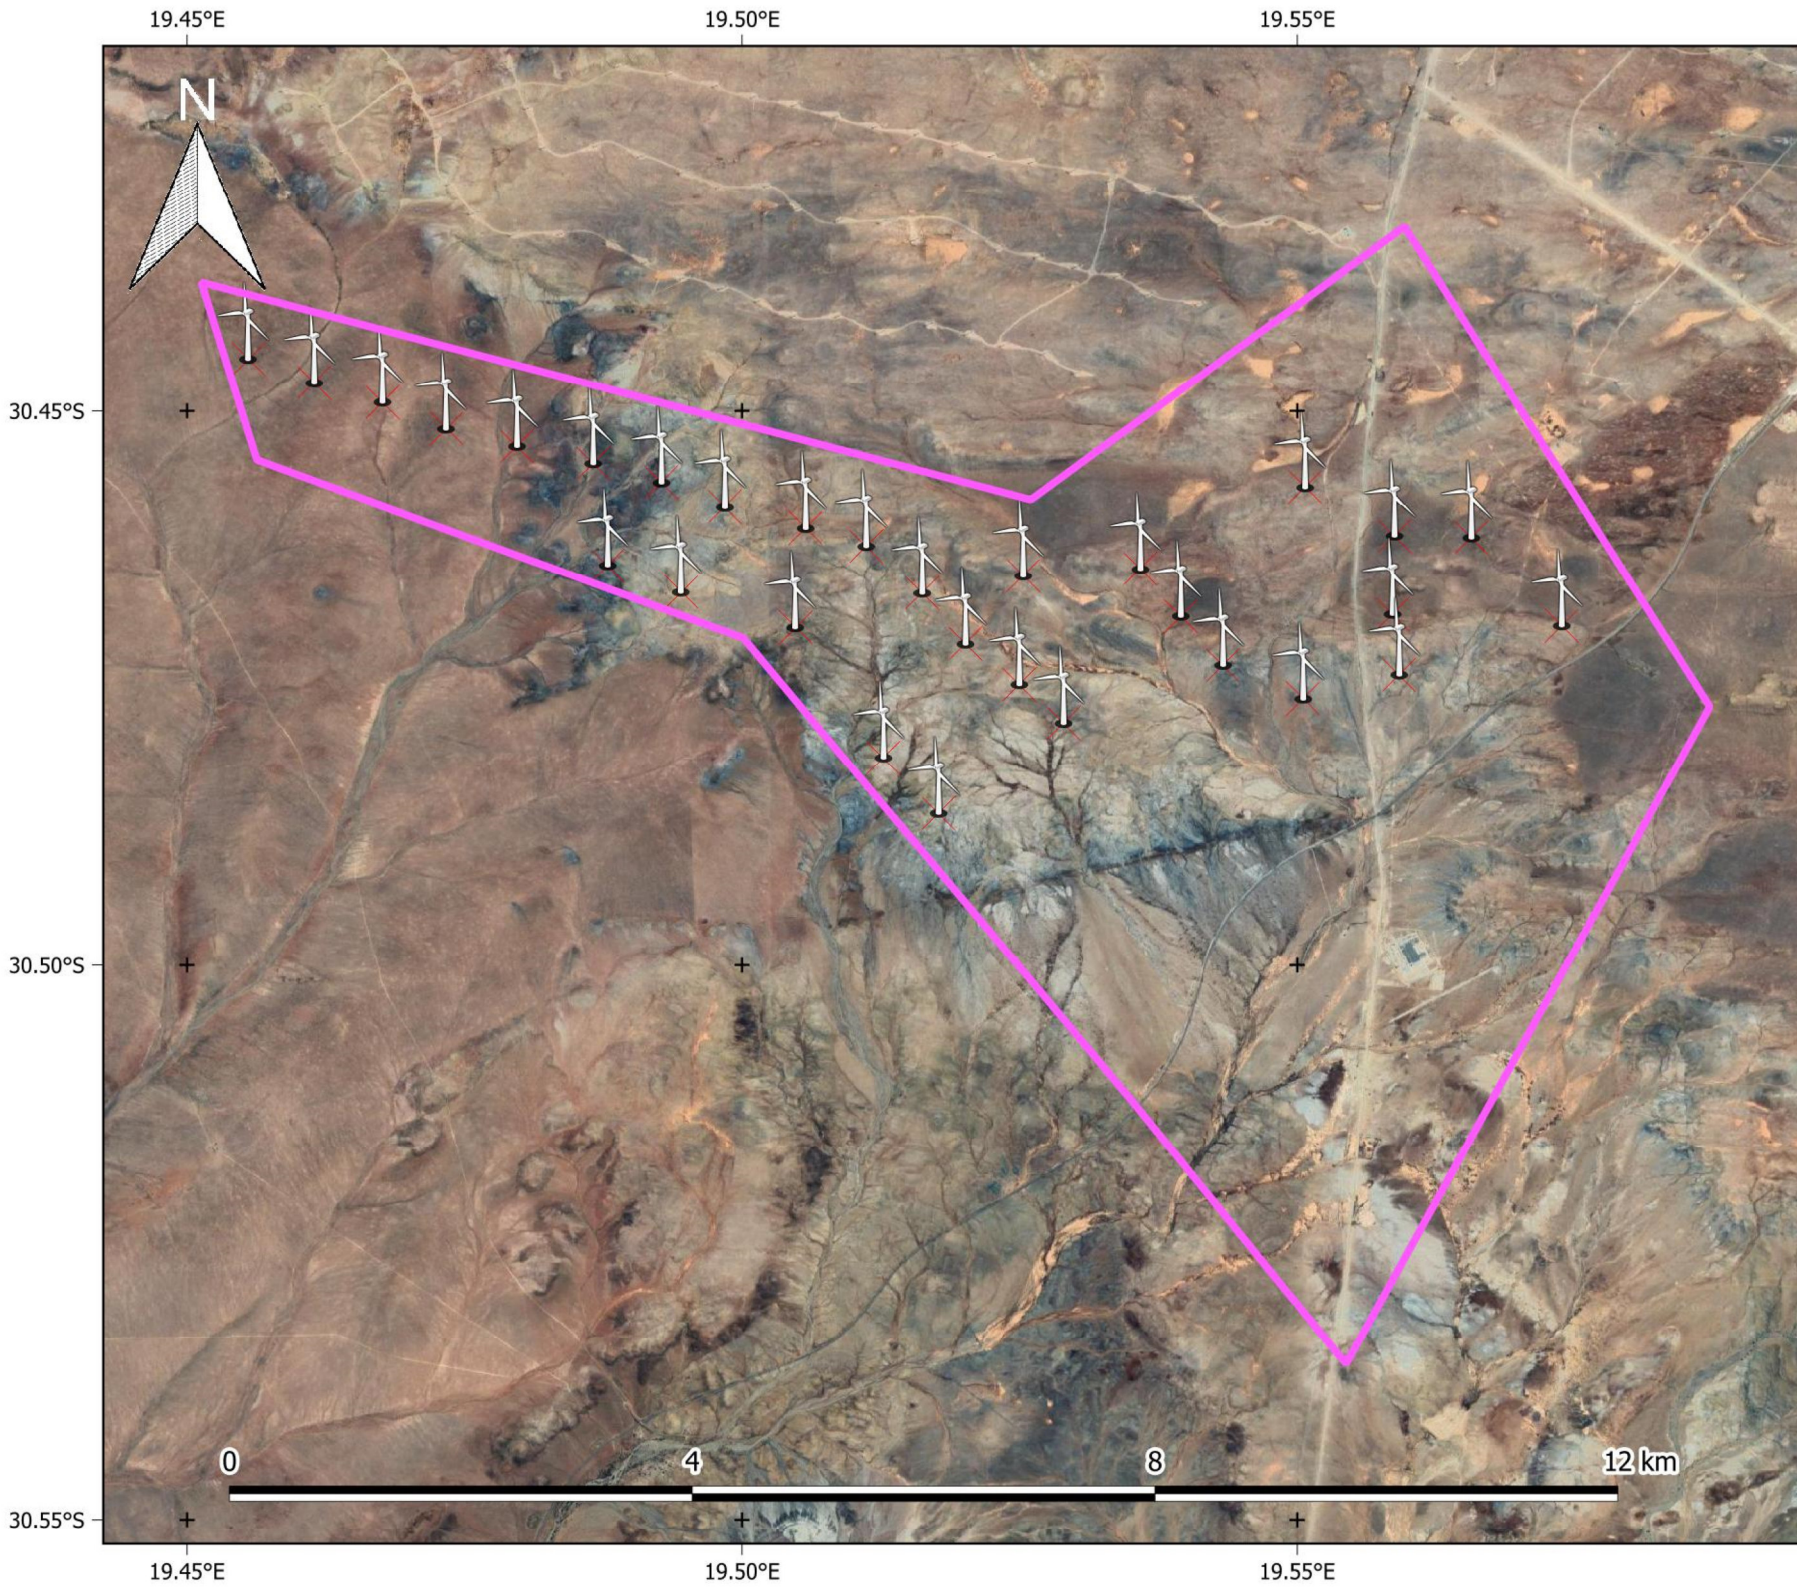

Appendix B:

Layout Design

Legend

- Project area
- Turbines (Alt. 2)

1:50 000

Provincial Context

Legend

- Project area
- Turbines (Alt. 2)

1:50 000

Provincial Context

Legend

-  Project area
-  Turbines (Alt. 3)

1:50 000

Provincial Context

The provincial context map shows the outline of a province. A green dot is placed in the northern part of the province, indicating the location of the project area.

EnviroINSIGHT
environmental impact assessments

Legend

- Project area
- Turbines (preferred layout)

1:50 000

Provincial Context

A map of a province with a green dot in the northern part, indicating the location of the project area.