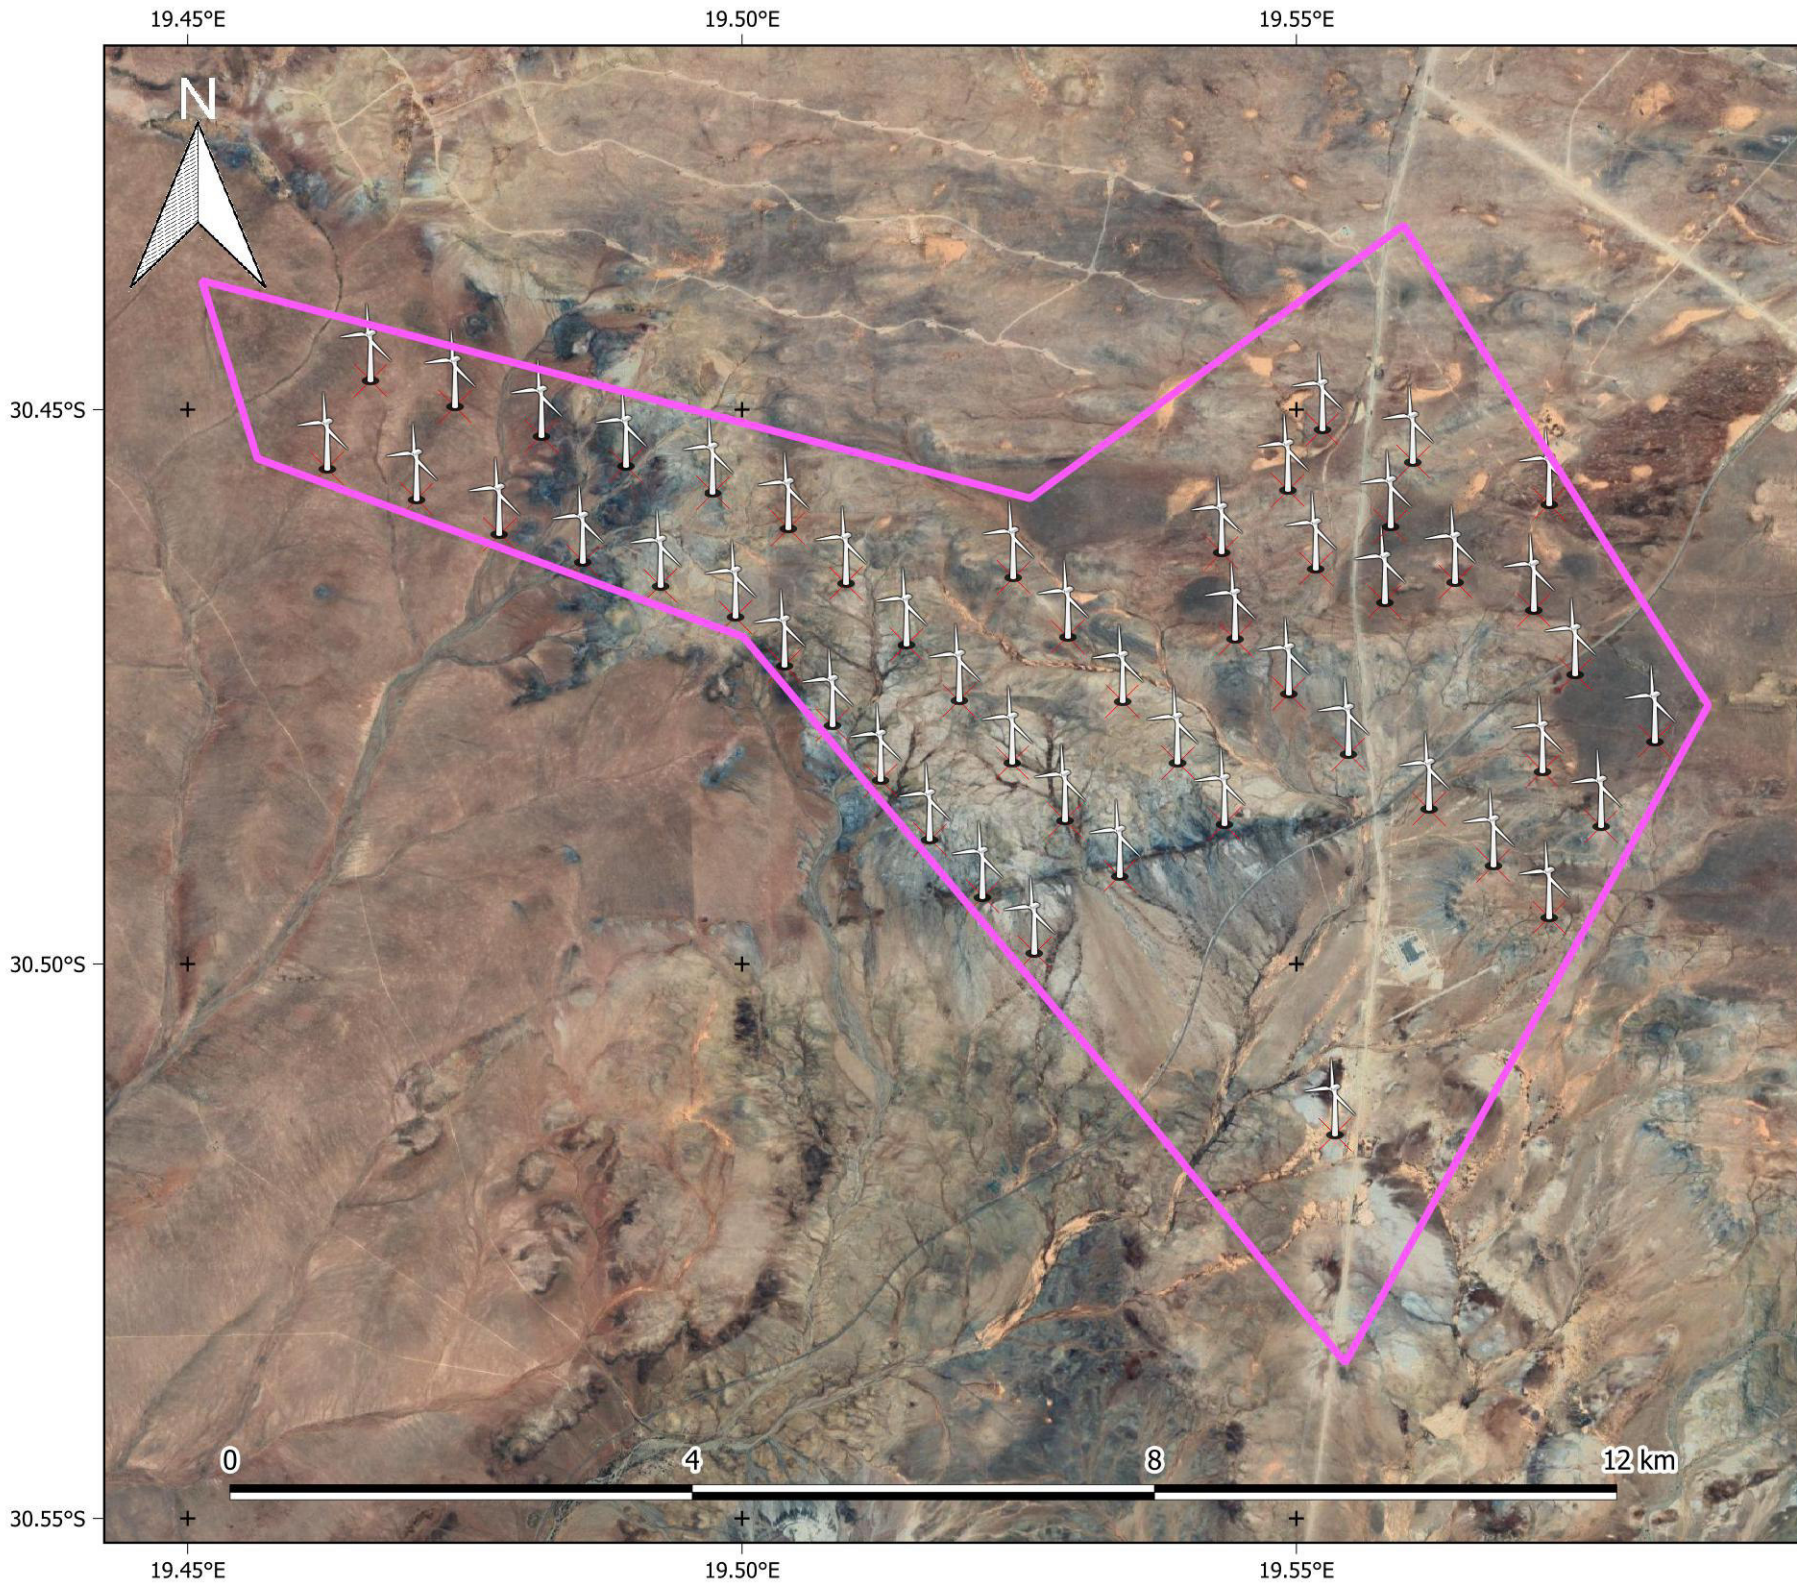

Appendix B:

Layout Design

Legend

- Project area
- Turbines (Alt. 2)

1:50 000

Provincial Context

Legend

- Project area
- Turbines (Alt. 2)

1:50 000

Provincial Context

Legend

-  Project area
-  Turbines (Alt. 3)

1:50 000

Provincial Context

The provincial context map shows the outline of a province. A green dot is placed in the northern part of the province, indicating the location of the project area.

EnviroINSIGHT
environmental impact assessments

Legend

- Project area
- Turbines (preferred layout)

1:50 000

Provincial Context

A map of a province with a green dot in the northern part, indicating the location of the project area.