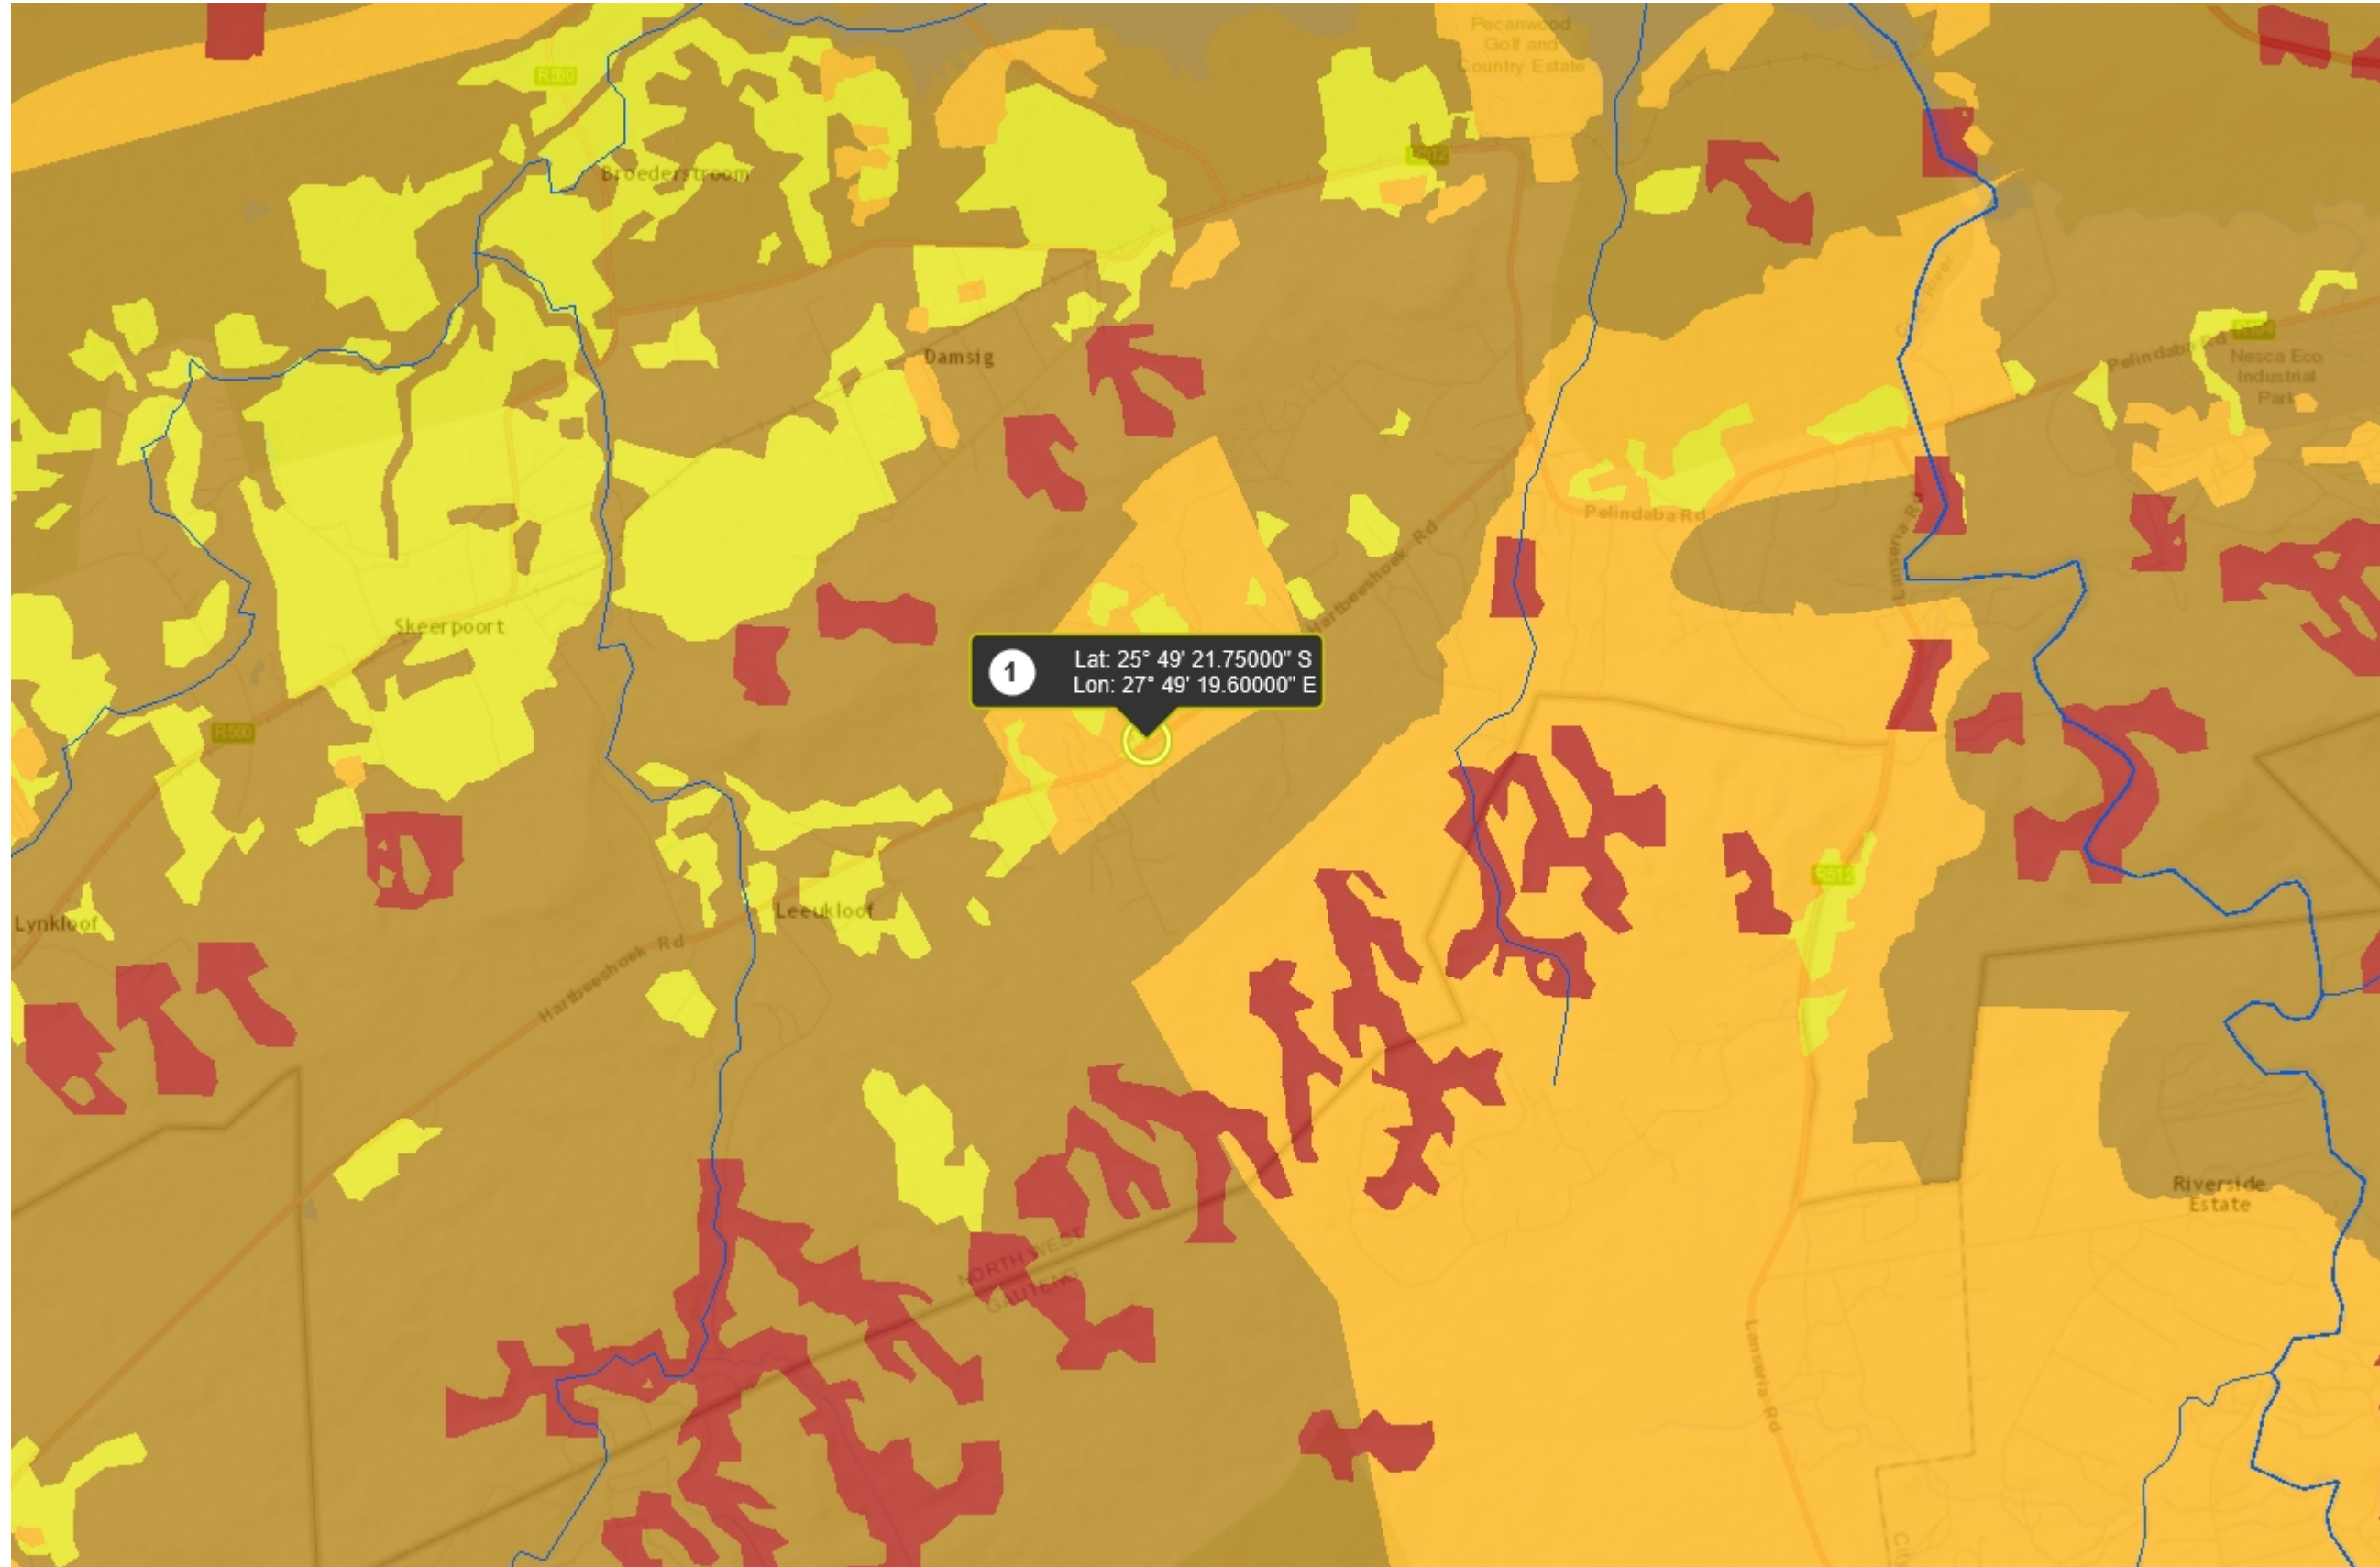

**CBA Map: Vodacom Base Station: Leeuwenkloof**

**Description**

Vodacom Base Station: Leeuwenkloof

**Legend**

**Rivers (NFEPA)**

- 1
- 5
- 10

**Terrestrial Critical Biodiversity Areas**

- Critical Biodiversity Area 1
- Critical Biodiversity Area 2
- Ecological Support Area 1
- Ecological Support Area 2

**Aquatic Critical Biodiversity Areas**

- Critical Biodiversity Area 1
- Critical Biodiversity Area 2
- Ecological Support Area 1
- Ecological Support Area 2

**World Street Map**

1: 72 224

3,7 0 1,83 3,7 Kilometers