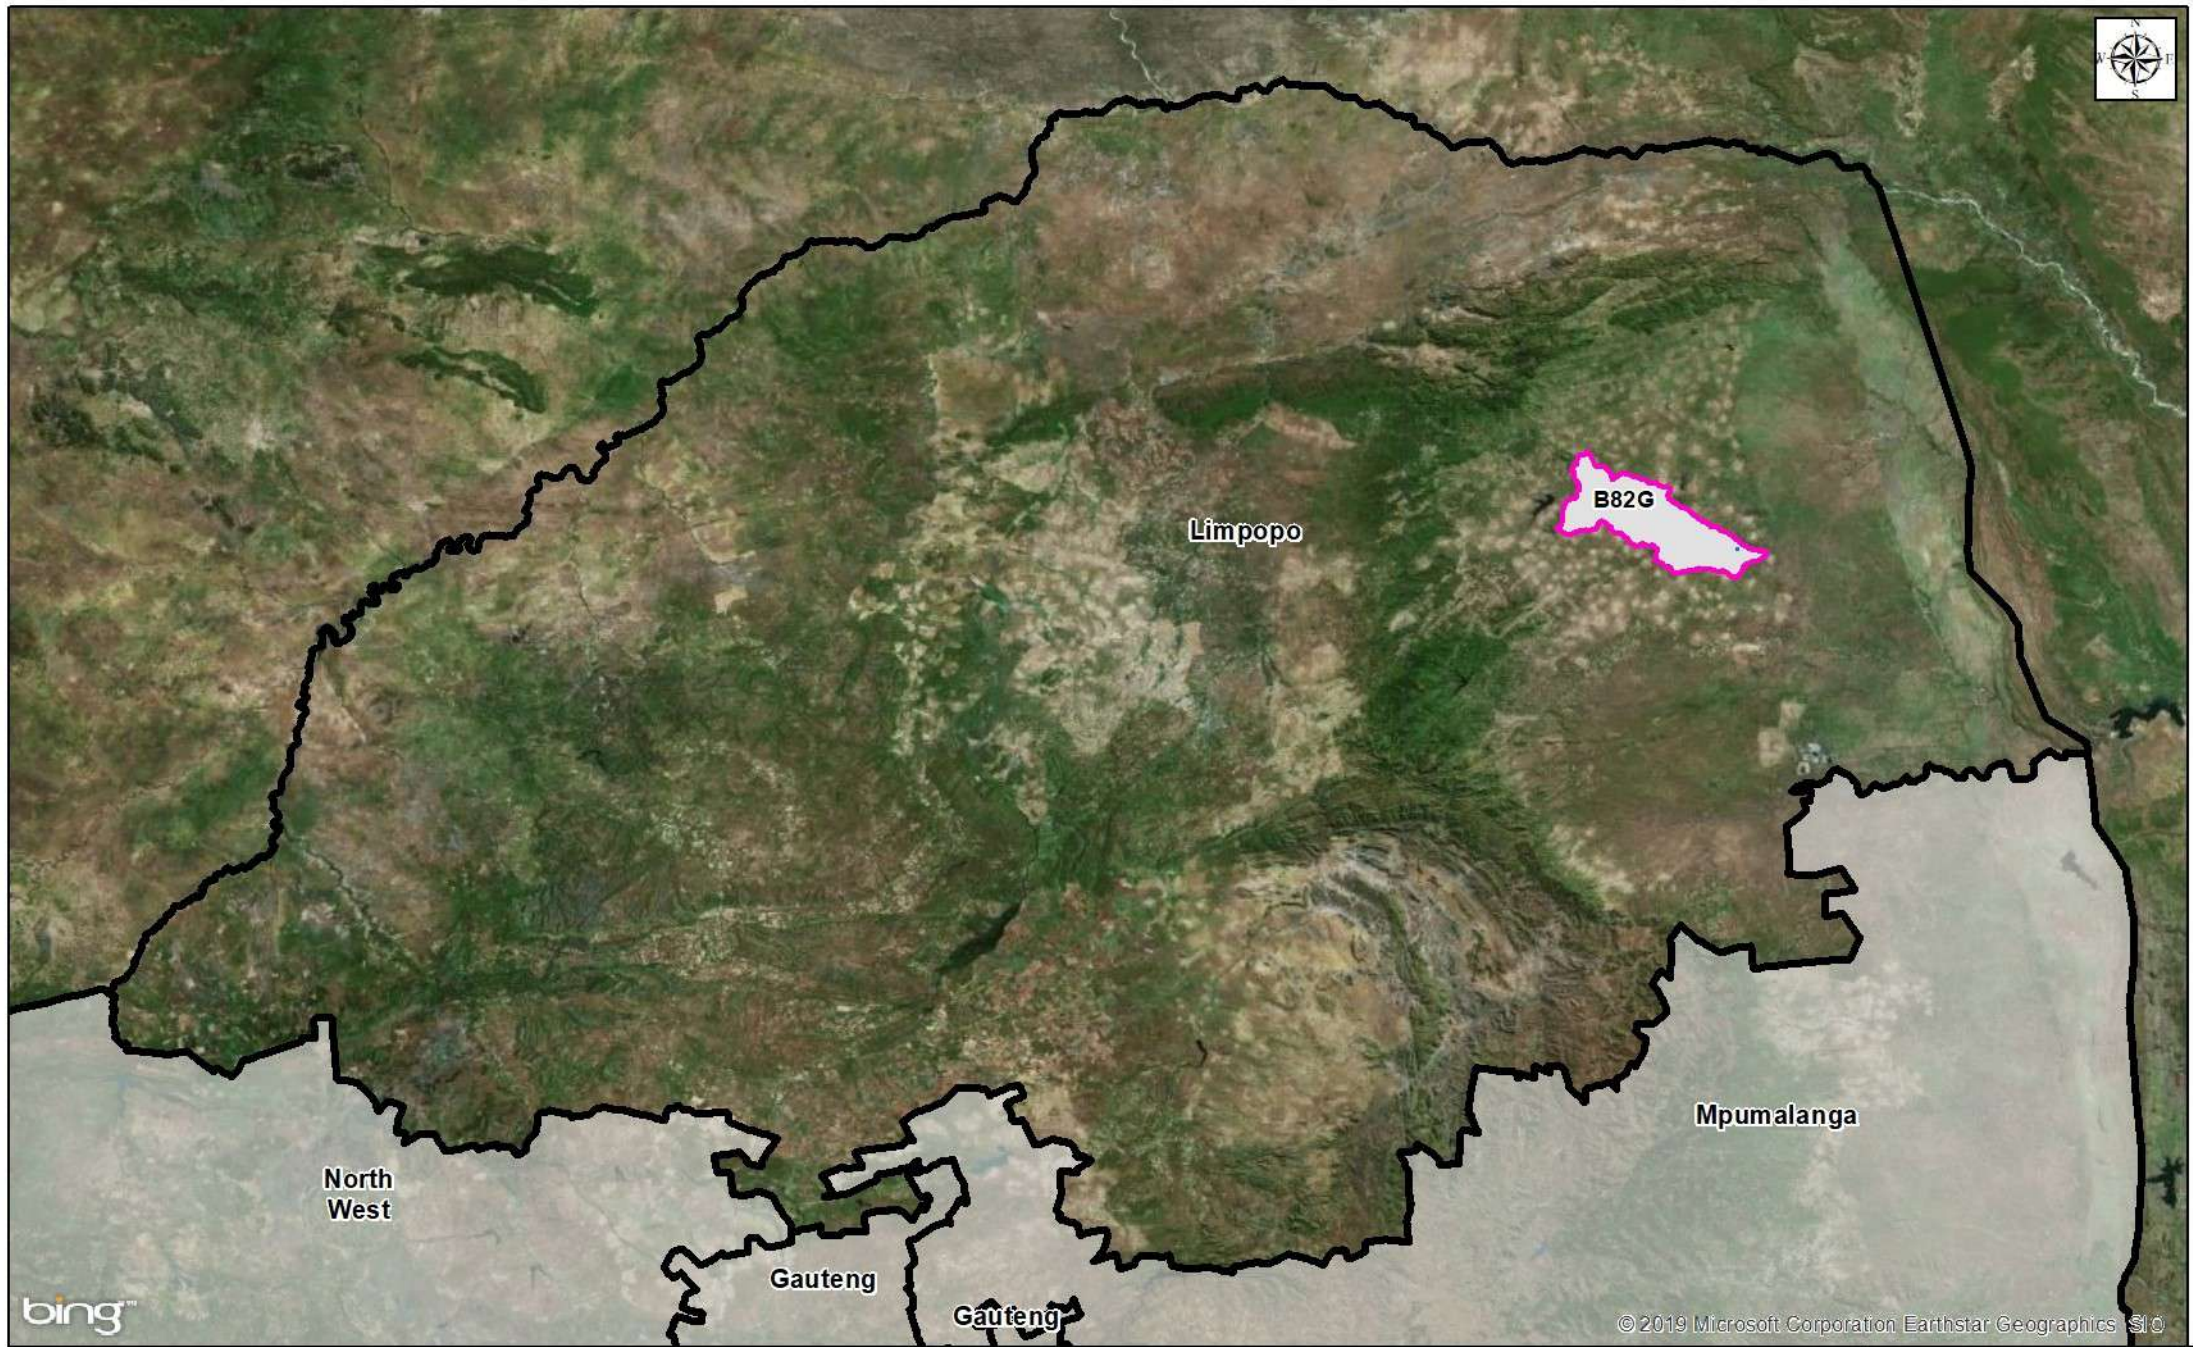

bing™

© 2019 Microsoft Corporation Earthstar Geographics SIO

Legend

- Provincial Boundaries
- Quaternary Boundaries

Limpopo Province