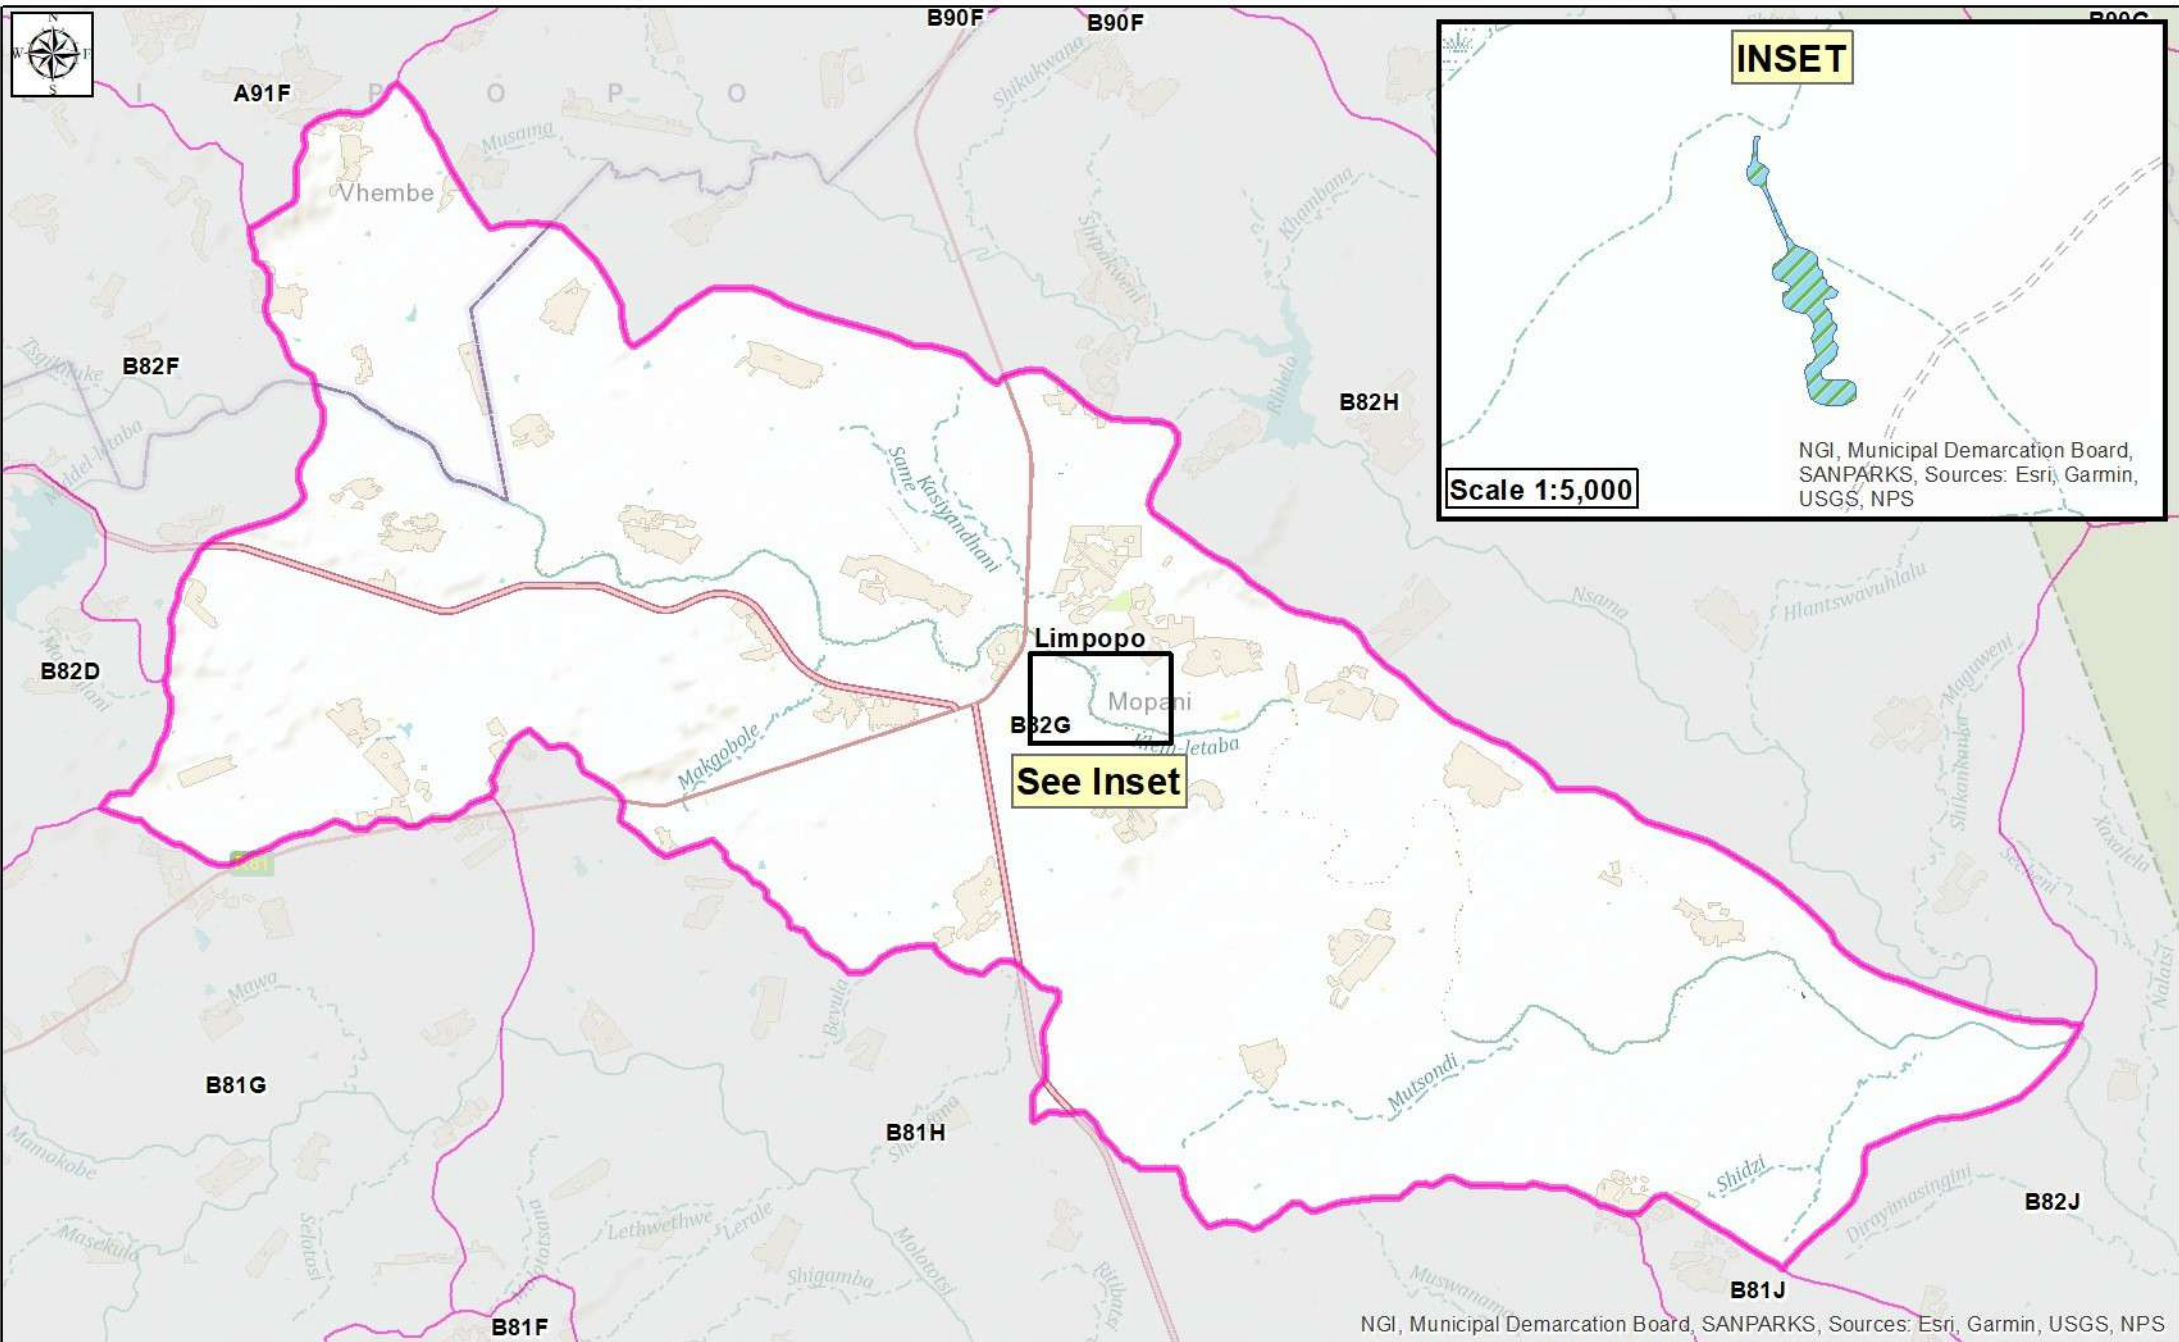

bing™

© 2019 Microsoft Corporation © 2019 DigitalGlobe © CNES (2019) Distribution Airbus DS

Critical Biodiversity Areas

CBA1	ESA1	NNR
CBA2	ESA2	ONA
Degraded	Protected	PA
		Other

Limpopo B3 Wet Seep

Legend

-  Wetland Boundaries
-  Relevant Quaternary

Legend

-  Wetland Boundary
-  Relevant Quaternary

Limpopo B3 Wet Seep