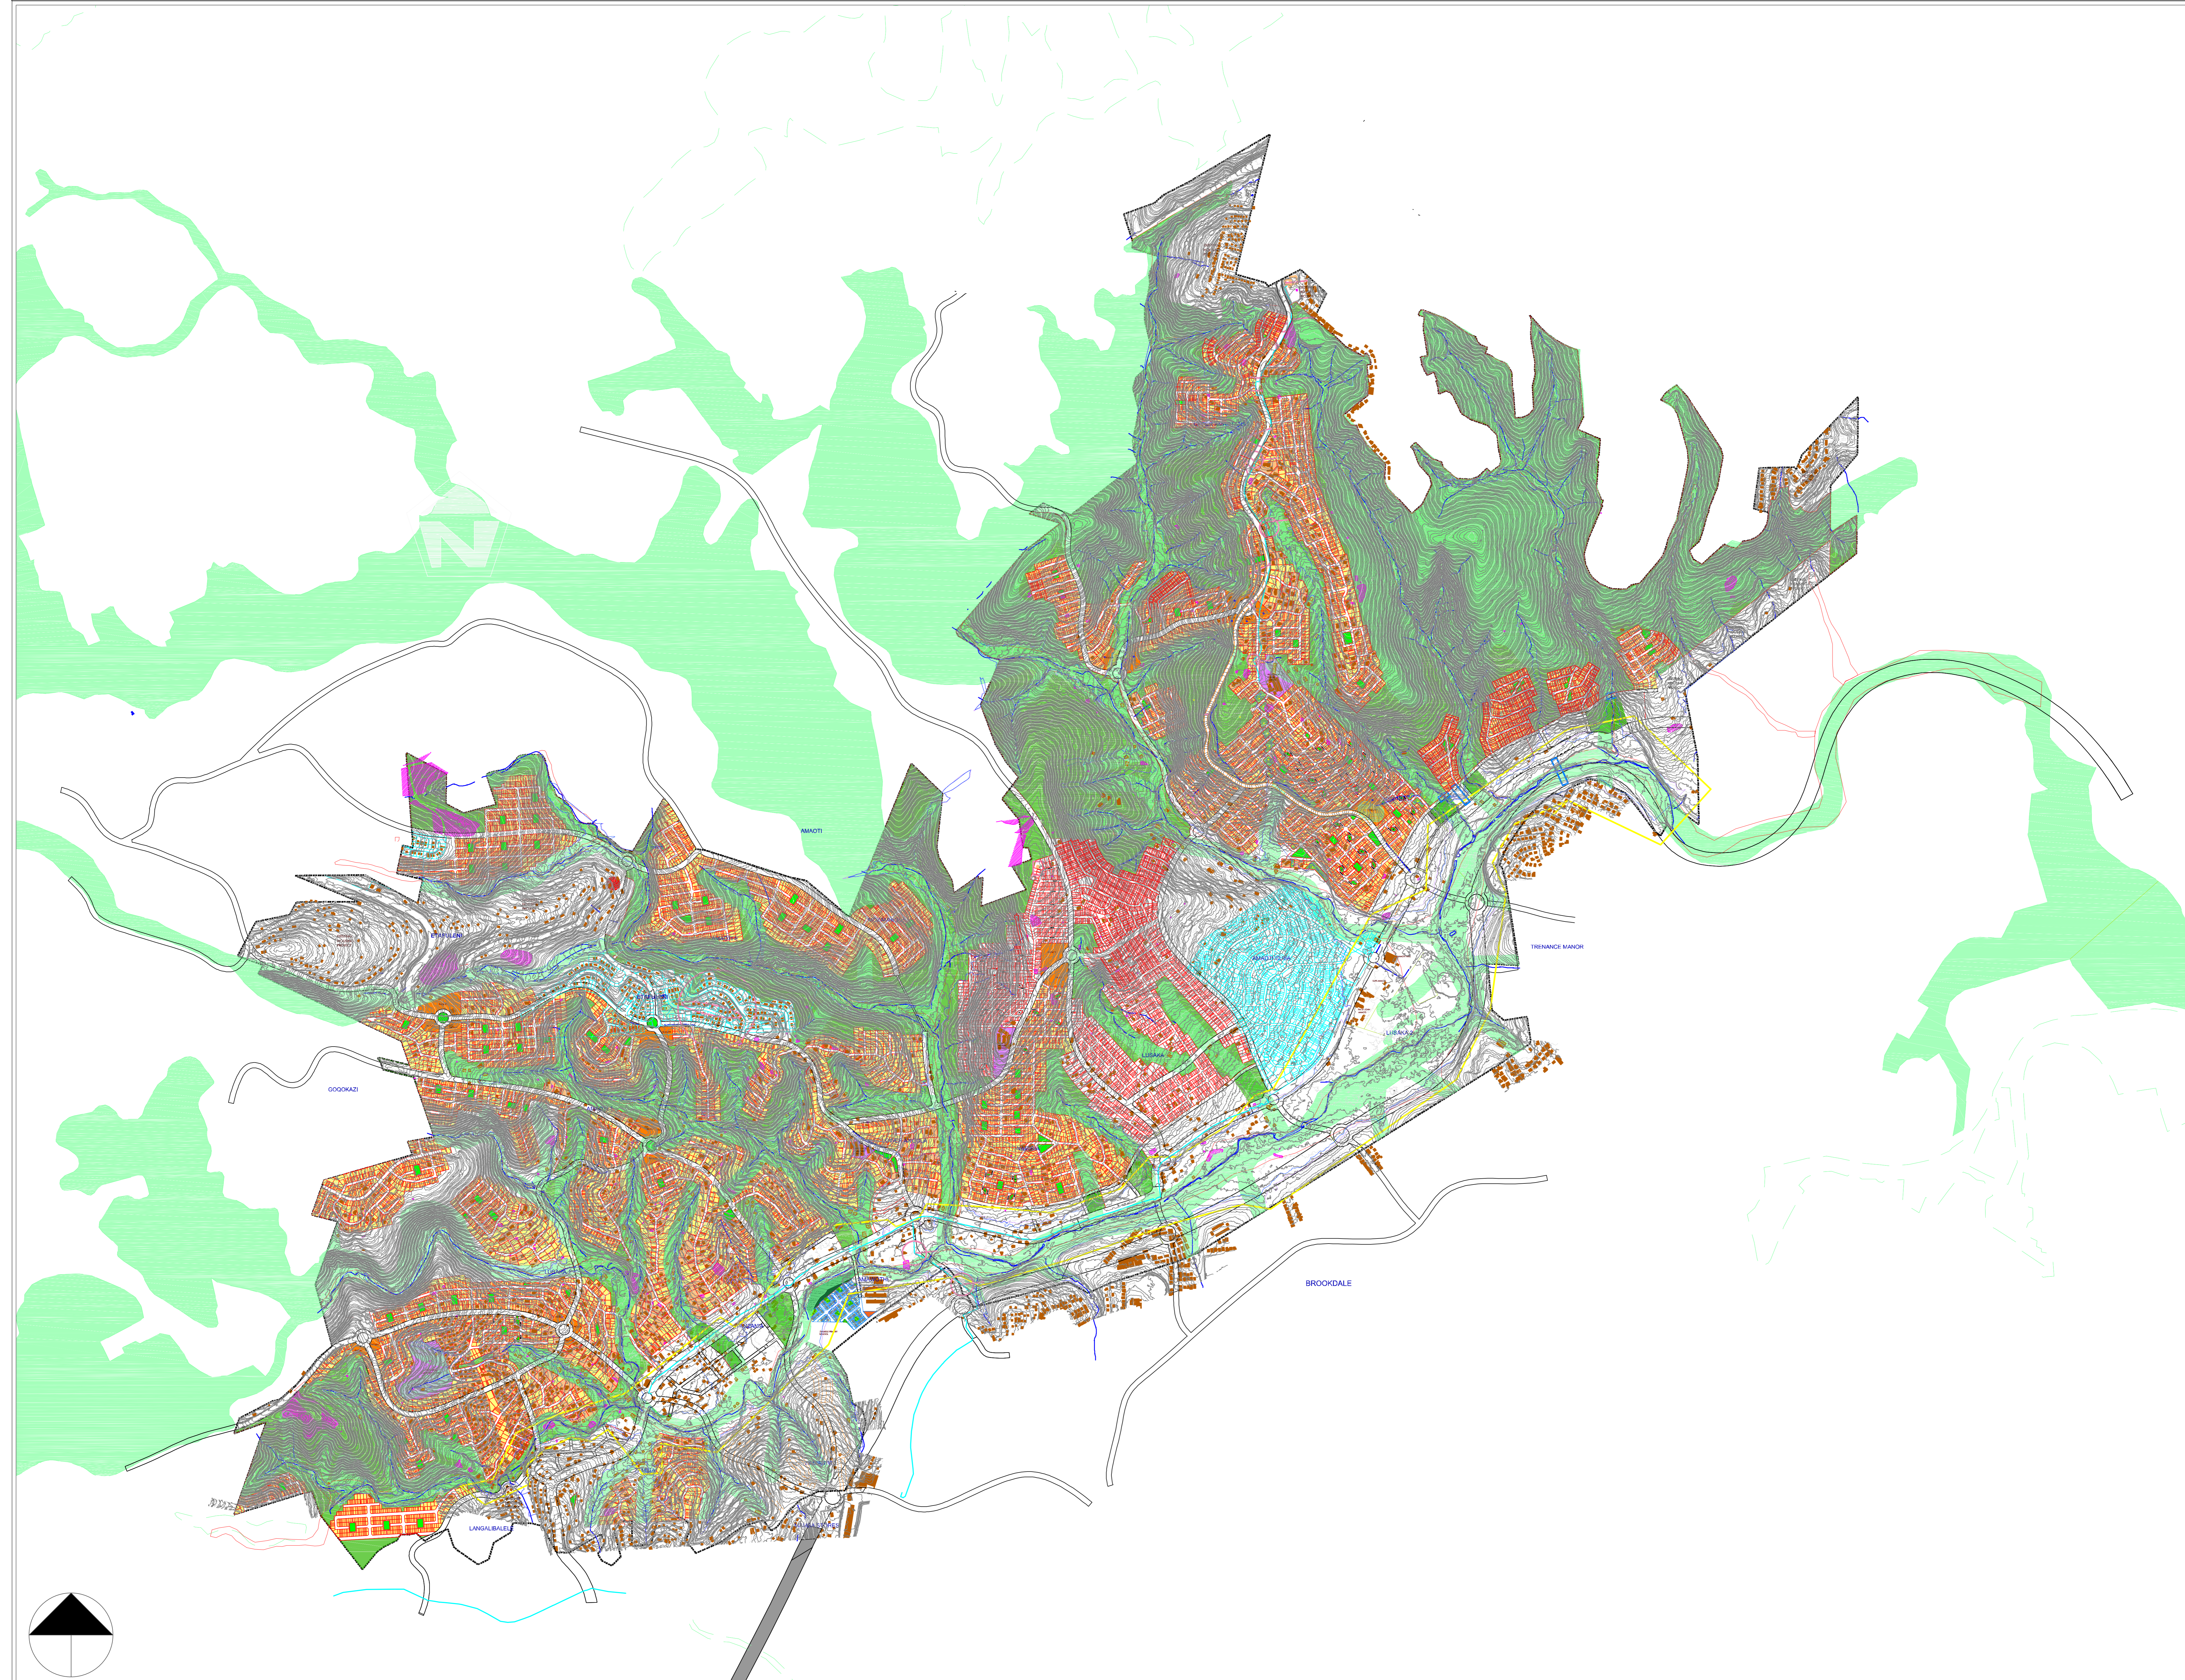

THE SITE

LOCALITY PLAN N.T.S

**NOTES**  
 1. All dimensions and areas are approximate & subject to change on final survey.  
 2. Contour interval is at 1m apart.

**LEGEND**

- Study Boundary
- Existing Parcels
- Proposed Layout
- Existing Dwelling
- Fence
- DMoss
- 100yr Flood Plain
- River Buffer
- River
- Vegetation