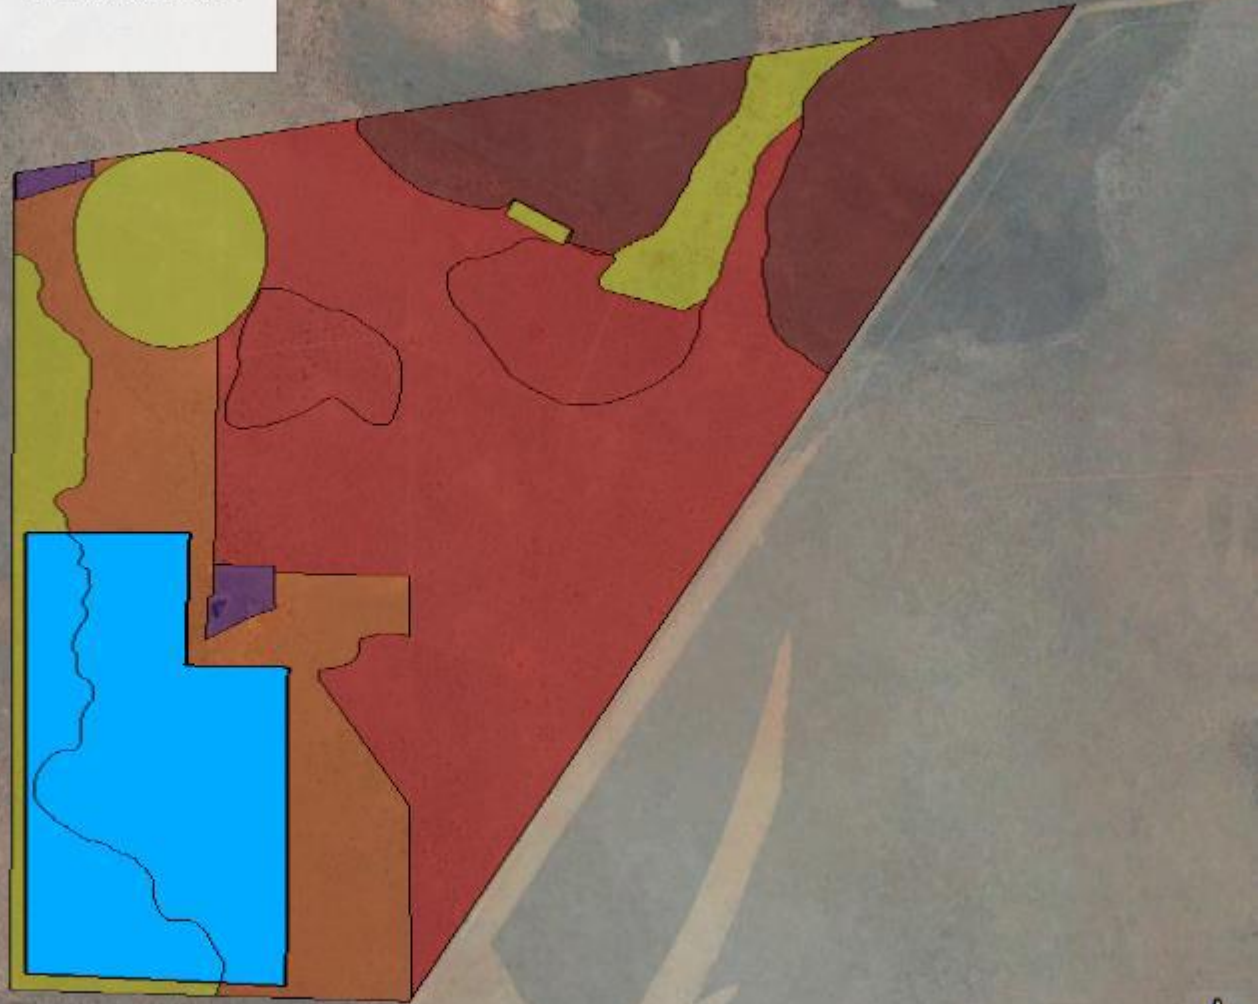

Layout Alternative 2 - Preferred

Key

Dark Red	High - Very High
Red	High
Orange	Medium - High
Yellow	Medium
Purple	Homestead
Blue	AEP Kathu Solar Facility Footprint

Google earth

© 2015 Google

© 2015 AfrGIS (Pty) Ltd.

Image © 2015 CNES / Astrium

3 km