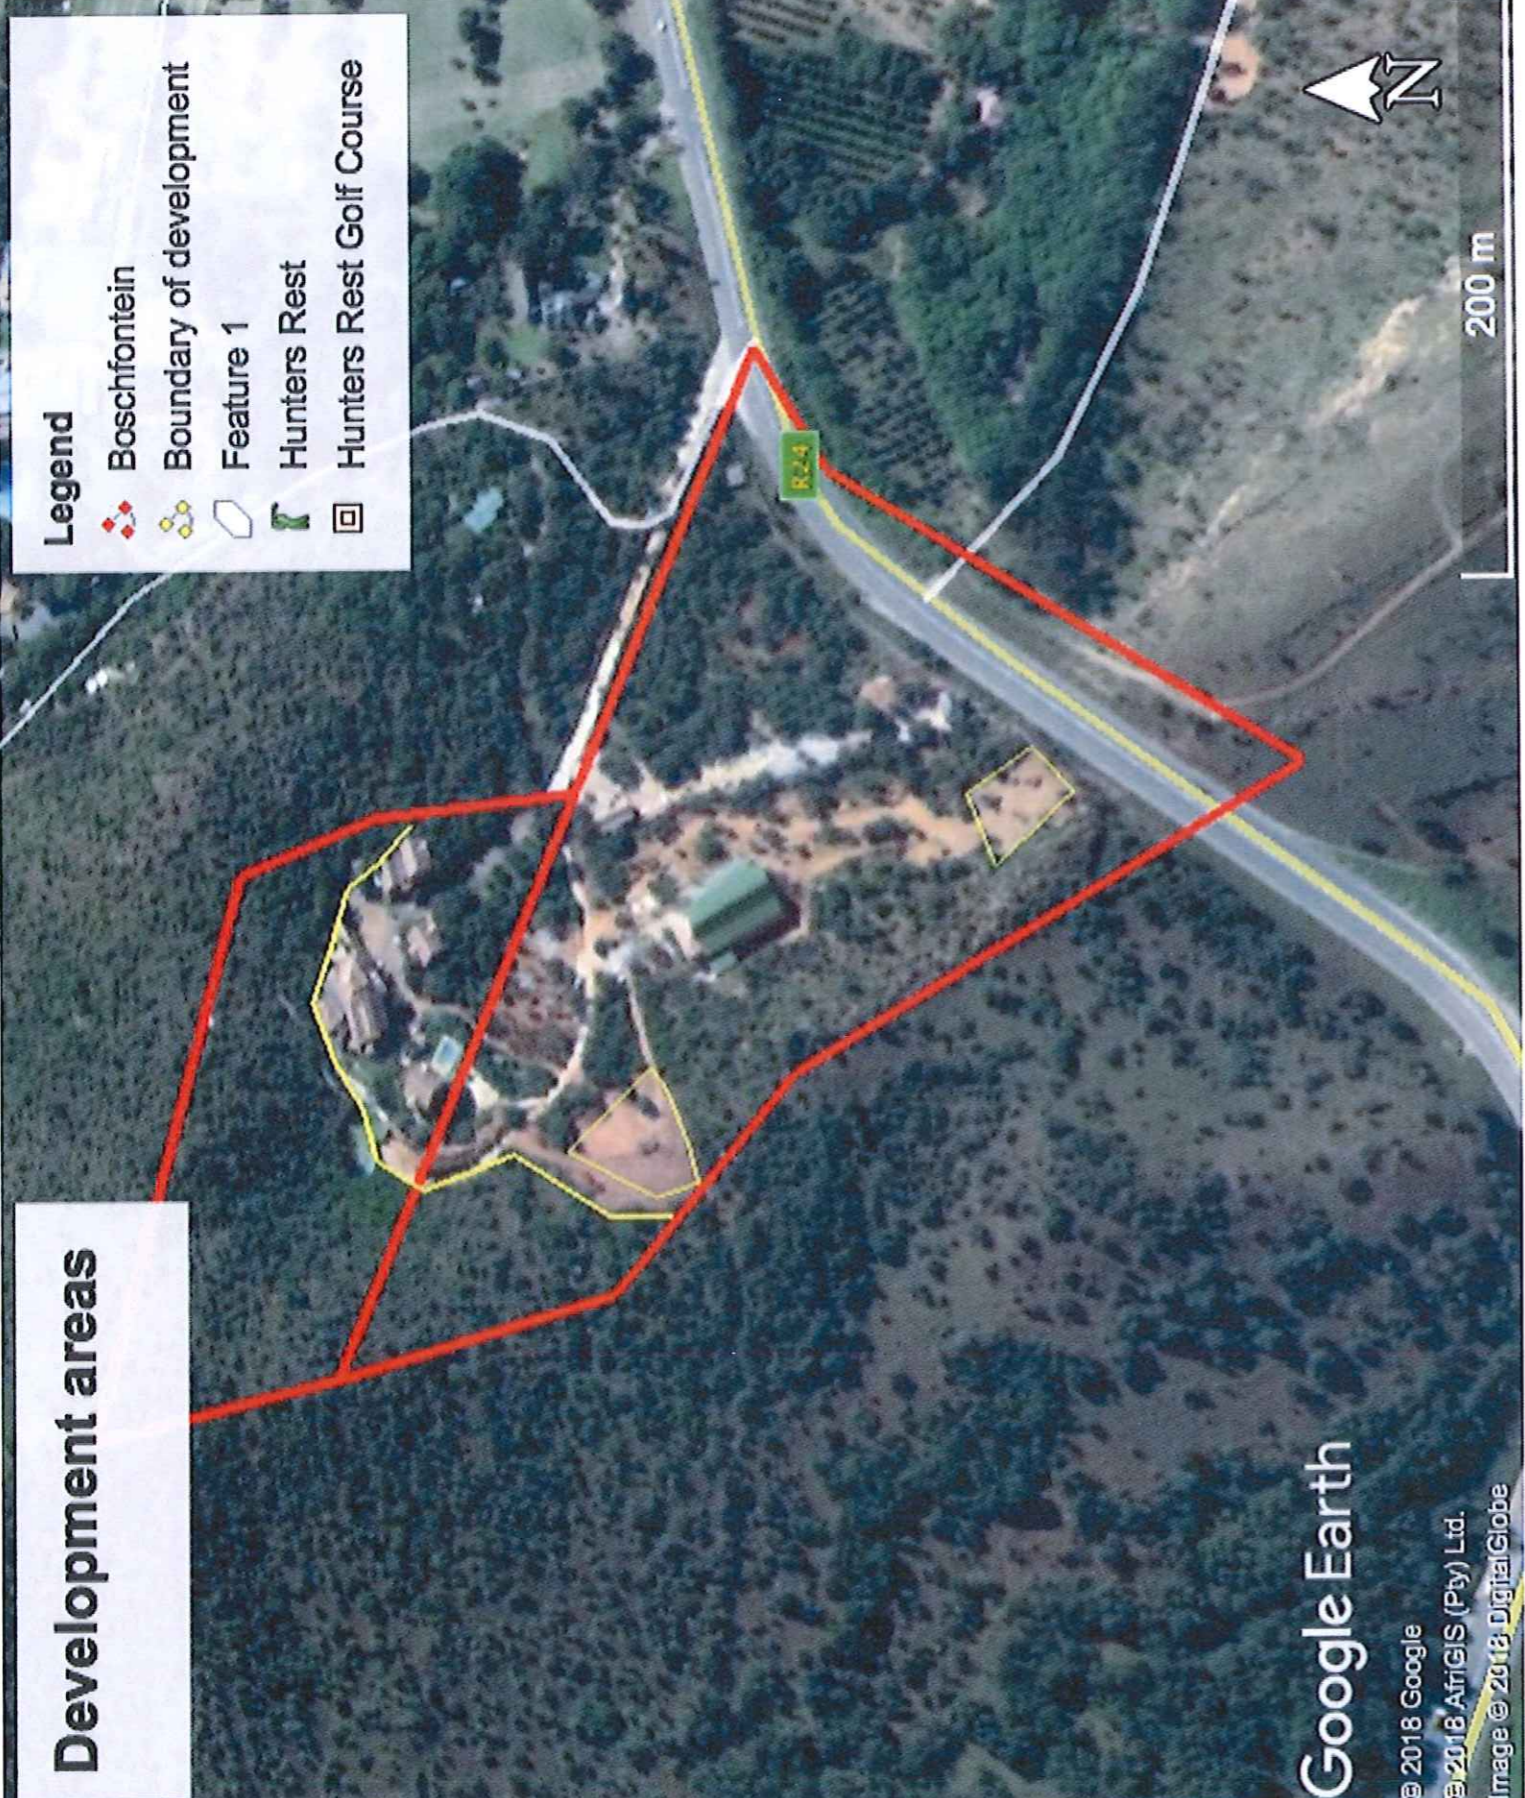

APPENDIX D

FACILITY ILLUSTRATION

- Site Layout

Development areas

Legend

- Boschfontein
- Boundary of development
- Feature 1
- Hunters Rest
- Hunters Rest Golf Course

Google Earth

© 2018 Google

© 2018 AfriGIS (Pty) Ltd.

Image © 2018 DigitalGlobe

200 m

R24

1 1

74/2017
21/95/Boschfontein

Handwritten signature
21/95/Boschfontein

FINAL APPROVAL
Subject to the
conditions of the
Approval
1. The site plan shall be
2. The site plan shall be
3. All other details shall be
as approved by the Council.

New Development for Jittemare
on portion 21 & 95 of the farm
Boschfontein 330 - J0
Difontsnek

Municipal Drawings

Approved by the Council on
21/95/Boschfontein